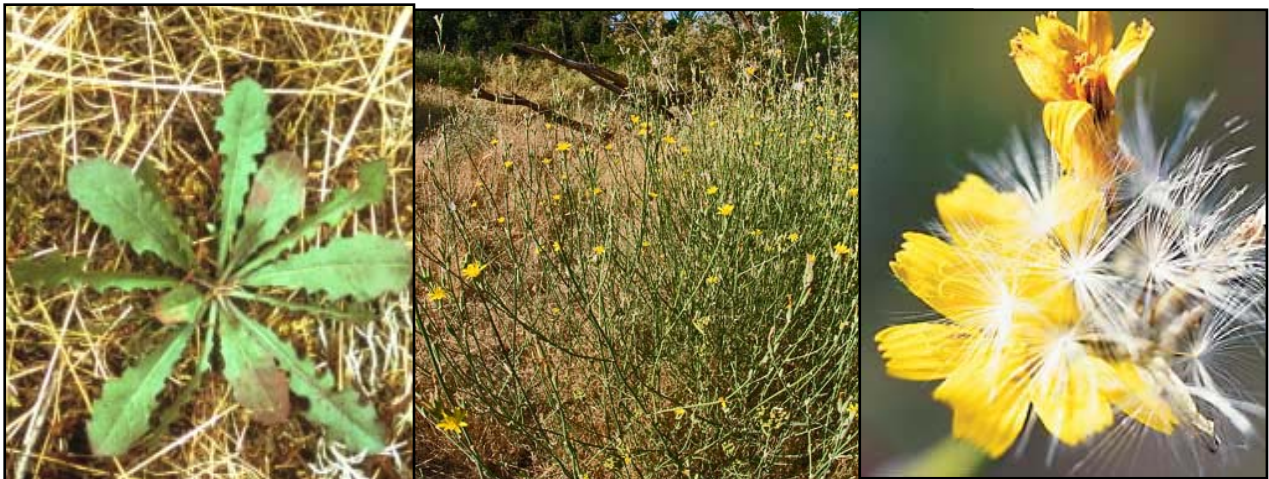

# WANTED

**Name:** Rush skeletonweed (*Chondrilla juncea*)

**Aliases:** hogbite

**Description:** Up to 4' tall, has small yellow flowers; almost leafless stems produce a milky sap; closely resembles many other dandelion-type plants in the rosette stage; extremely deep taproot

**Last seen:** Along roadsides, pastures, fields, in well drained rocky or sandy soil

**Charge:** Out-competing native plants and forage; reducing crop yields

For additional information, please contact any of the following: