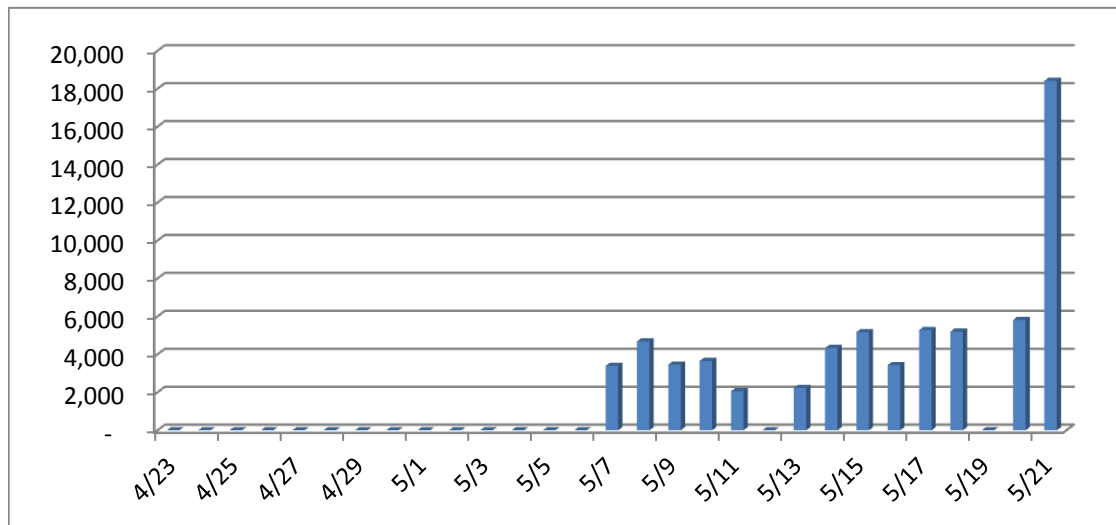

## May 21, 2002 BALLOT RETURN RATE

135,301 Registered Voters

Date	Ballot Source		Daily Total	Daily % of Ballots Mailed	Ballots Received To Date	% Ballots Returned To Date
	Mail - Ballot Box					
4/23			-	0.0000%	0	0.0000%
4/24			-	0.0000%	0	0.0000%
4/25			-	0.0000%	0	0.0000%
4/26			-	0.0000%	0	0.0000%
4/27			-	0.0000%	0	0.0000%
4/28			-	0.0000%	0	0.0000%
4/29			-	0.0000%	0	0.0000%
4/30			-	0.0000%	0	0.0000%
5/1			-	0.0000%	0	0.0000%
5/2			-	0.0000%	0	0.0000%
5/3			-	0.0000%	0	0.0000%
5/4			-	0.0000%	0	0.0000%
5/5			-	0.0000%	0	0.0000%
5/6			-	0.0000%	0	0.0000%
5/7	3,396		3,396	2.5100%	3,396	2.5100%
5/8	4,683		4,683	3.4612%	8,079	5.9711%
5/9	3,462		3,462	2.5587%	11,541	8.5299%
5/10	3,657		3,657	2.7029%	15,198	11.2327%
5/11	2,059		2,059	1.5218%	17,257	12.7545%
5/12	0		-	0.0000%	17,257	12.7545%
5/13	2,232		2,232	1.6497%	19,489	14.4042%
5/14	4,338		4,338	3.2062%	23,827	17.6104%
5/15	5,170	+ Dropsites	5,170	3.8211%	28,997	21.4315%
5/16	3,435		3,435	2.5388%	32,432	23.9703%
5/17	5,281	+ Dropsites	5,281	3.9031%	37,713	27.8734%
5/18	5,200	+ Dropsites	5,200	3.8433%	42,913	31.7167%
5/19	0		-	0.0000%	42,913	31.7167%
5/20	5,818	+ Dropsites	5,818	4.3000%	48,731	36.0167%
5/21	18,421	+ Dropsites	18,421	13.6148%	67,152	49.6316%
<b>Totals</b>	67,152					

PARTY	# OF REGISTERED VOTERS	# OF BALLOTS RETURNED	% OF TURNOUT
Republican	55781	31875	57.14%
Democratic	49069	26880	54.77%
Nonpartisan &	30296	8397	27.72%