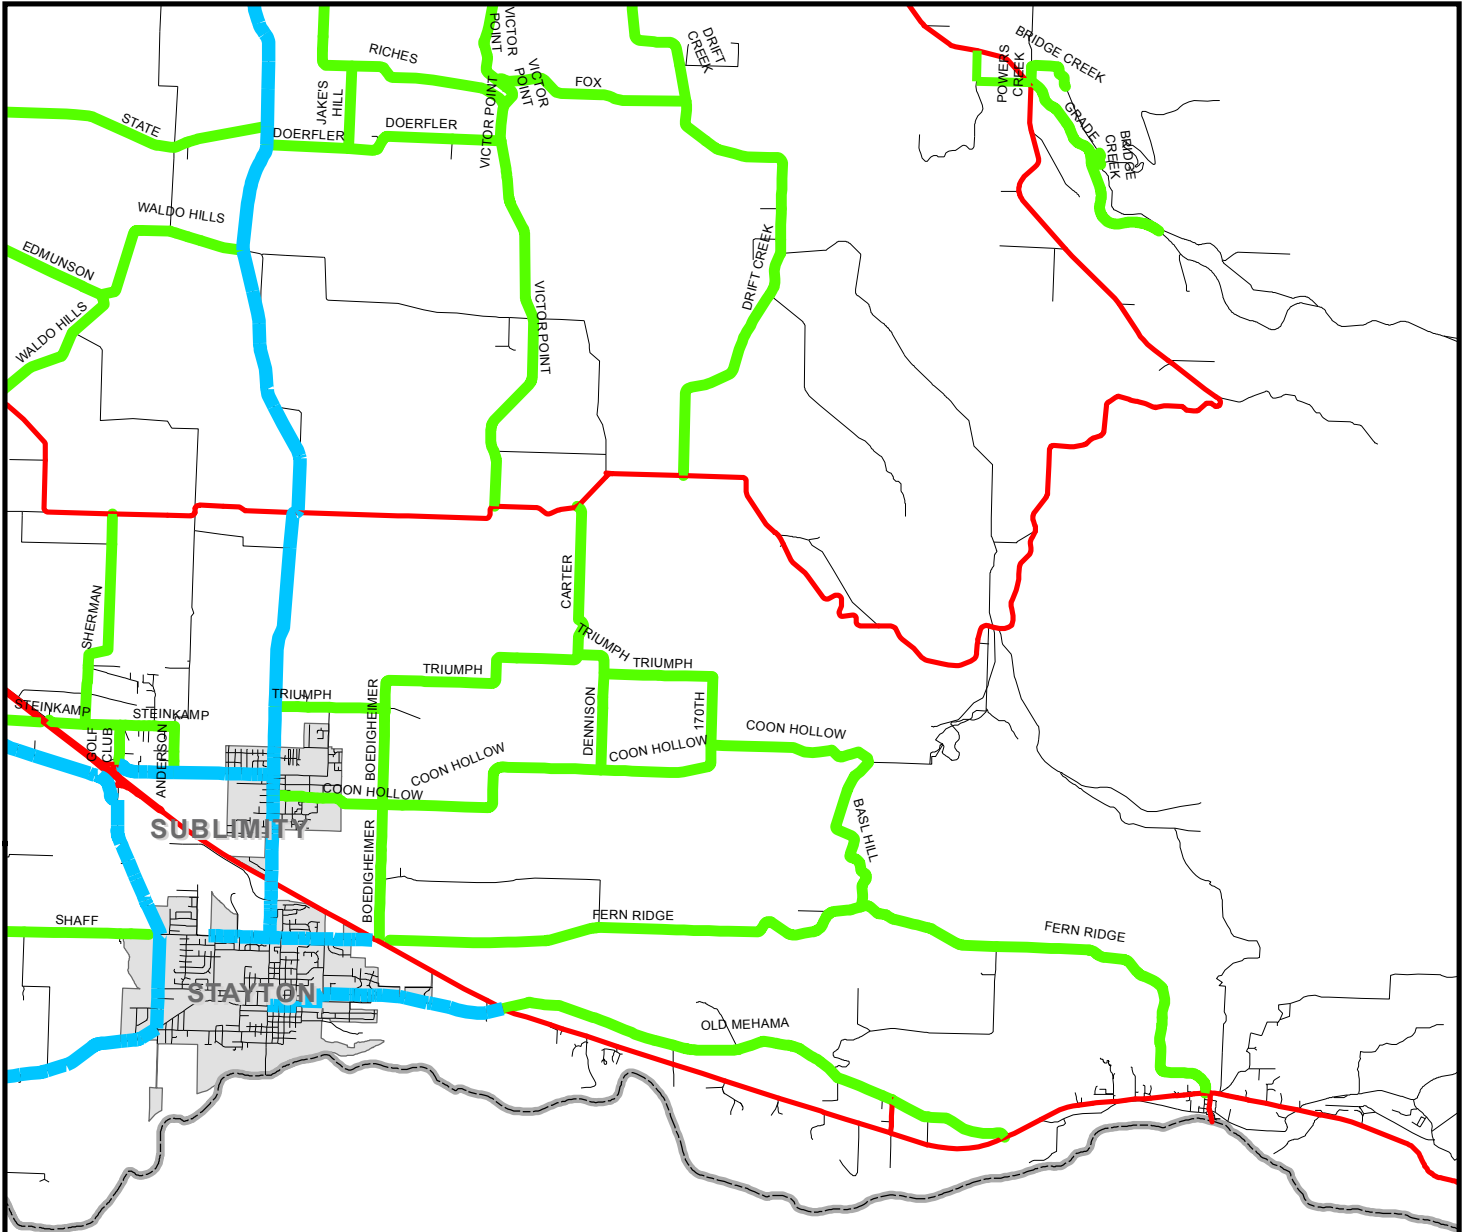

Winter Road Service - Southeast Marion County

Date: 02/07/2014
Prepared By: BPearson

Legend

- Tier 1 - 1st Priority Service
- Tier 2-2nd Priority Service Level
- State Hwys