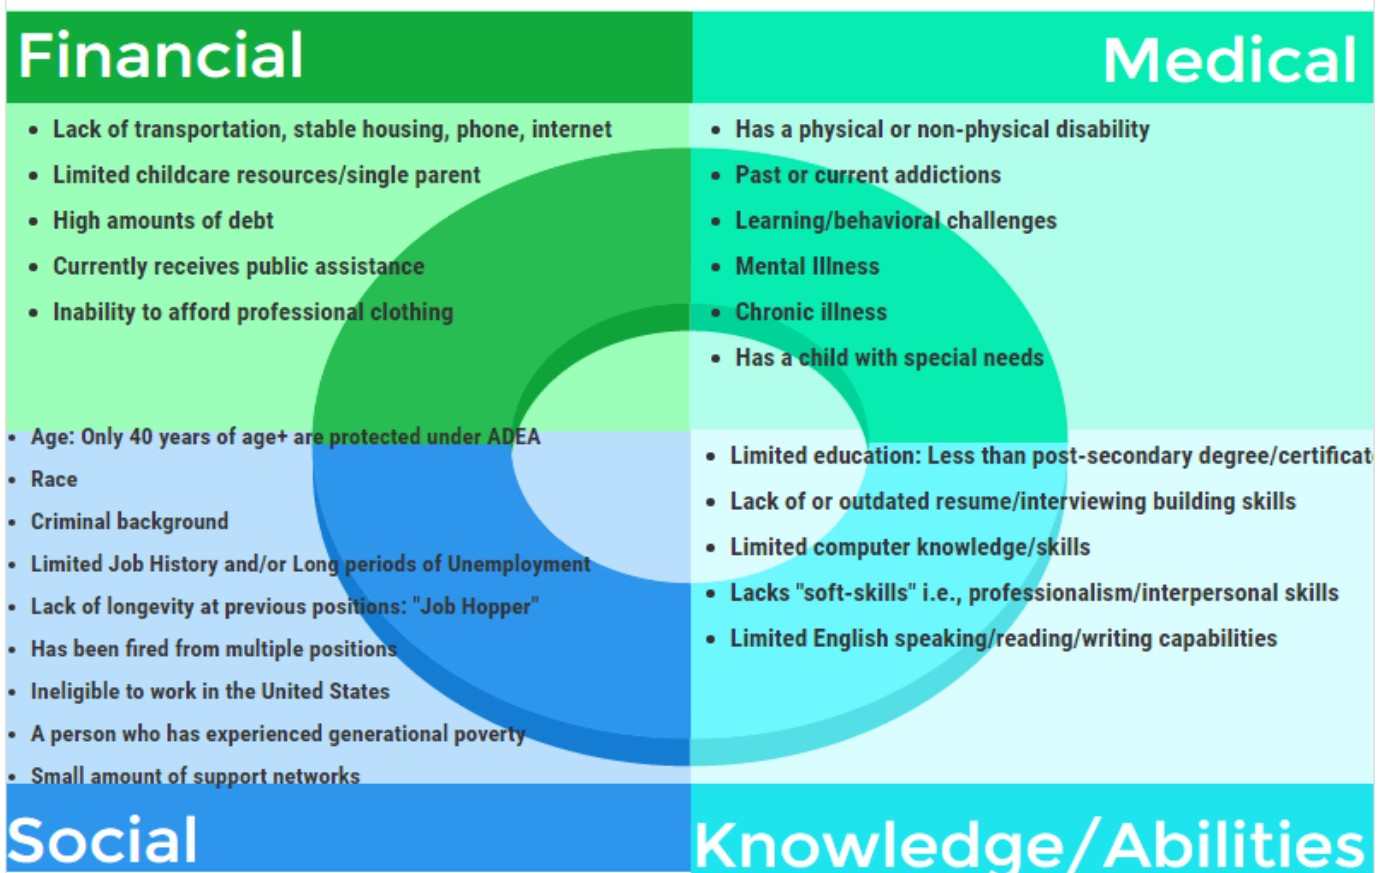

# Barriers to Employment

**Marion County**  
 Unemployment (2016)  
**5.2%**  
 Underemployment (2014)  
**13.6%**

# Measuring Marion County