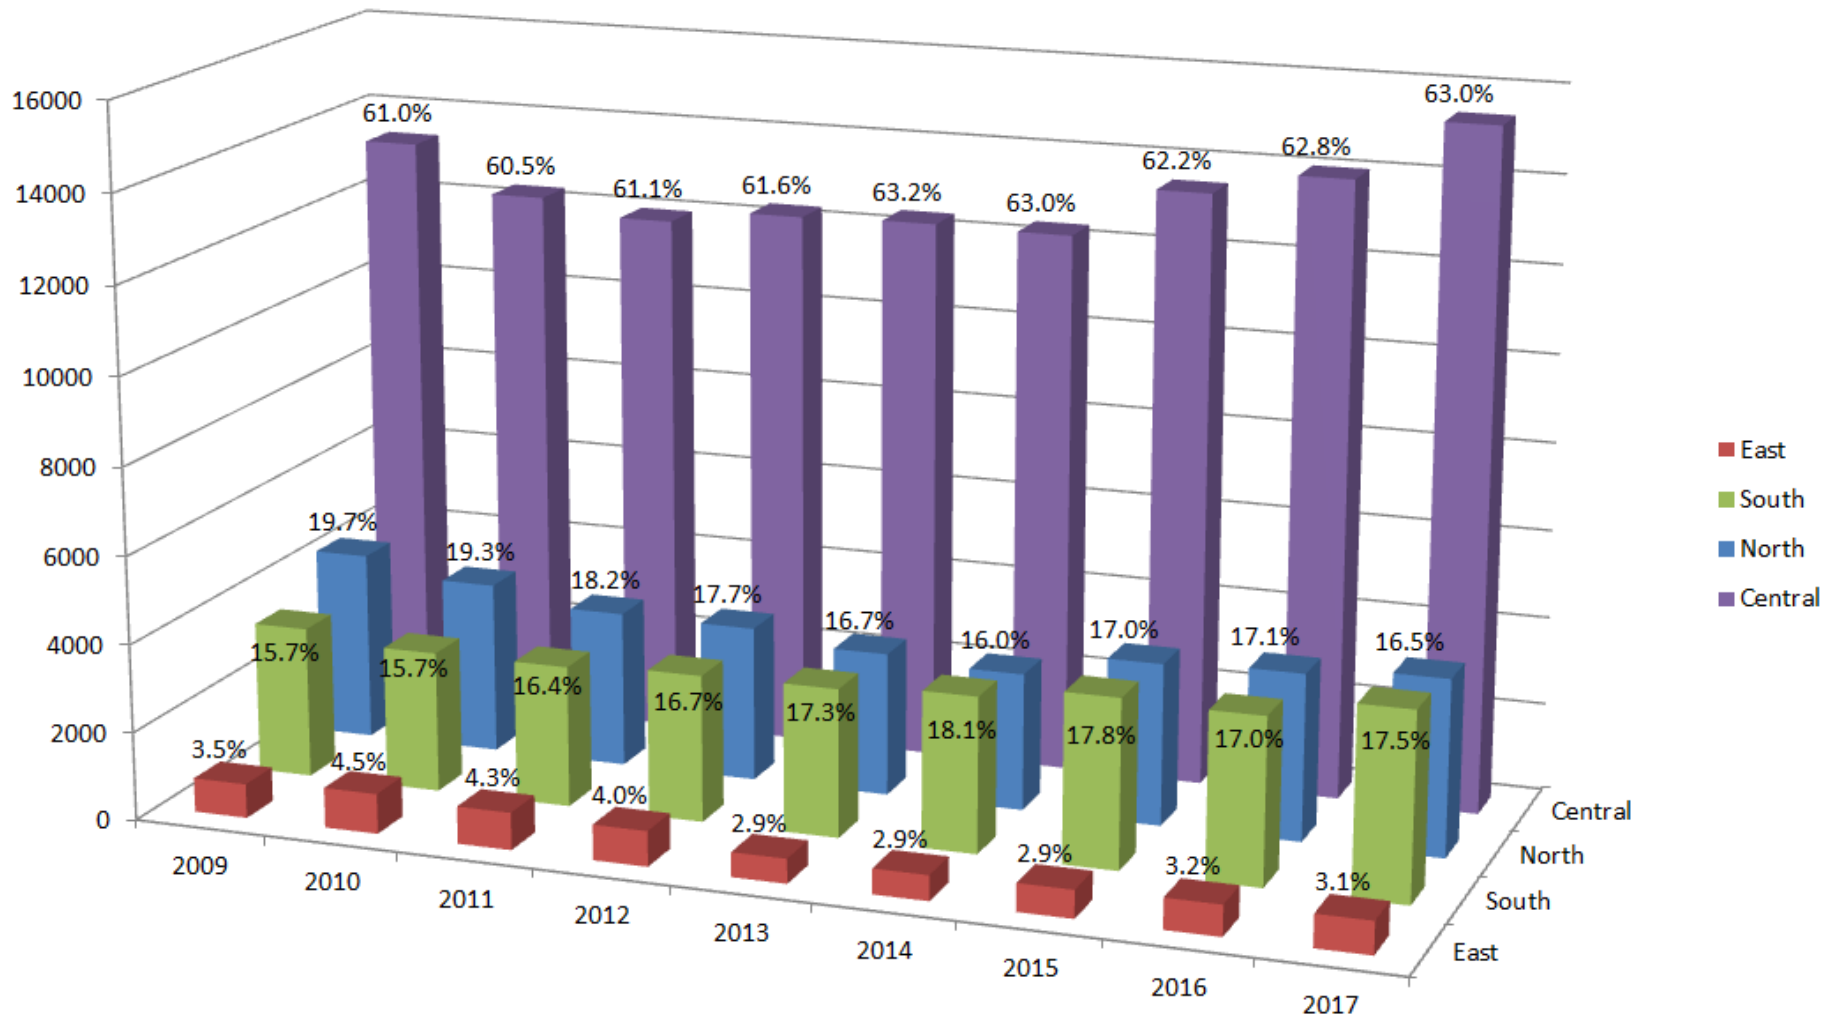

MARION COUNTY SHERIFF'S OFFICE

Local Public Safety Coordinating Council
East Salem Service District

Hayesville and Four Corners combined are 5.59mi²*, only 0.47% of Marion County's 1,194 mi², yet 54% of our cases originate from this relatively small area.

*Excludes former PictSweet property

The Central District and East Salem are primary drivers of recent growth in Calls for Service and are drawing a larger share of limited patrol resources

The Cost

- The cost is \$10 per month, per household, apartment and per acre for commercial properties.
- The fee will provide for 10 deputy positions.
- Creates the ability for us to provide 24/7 coverage specifically for these communities.