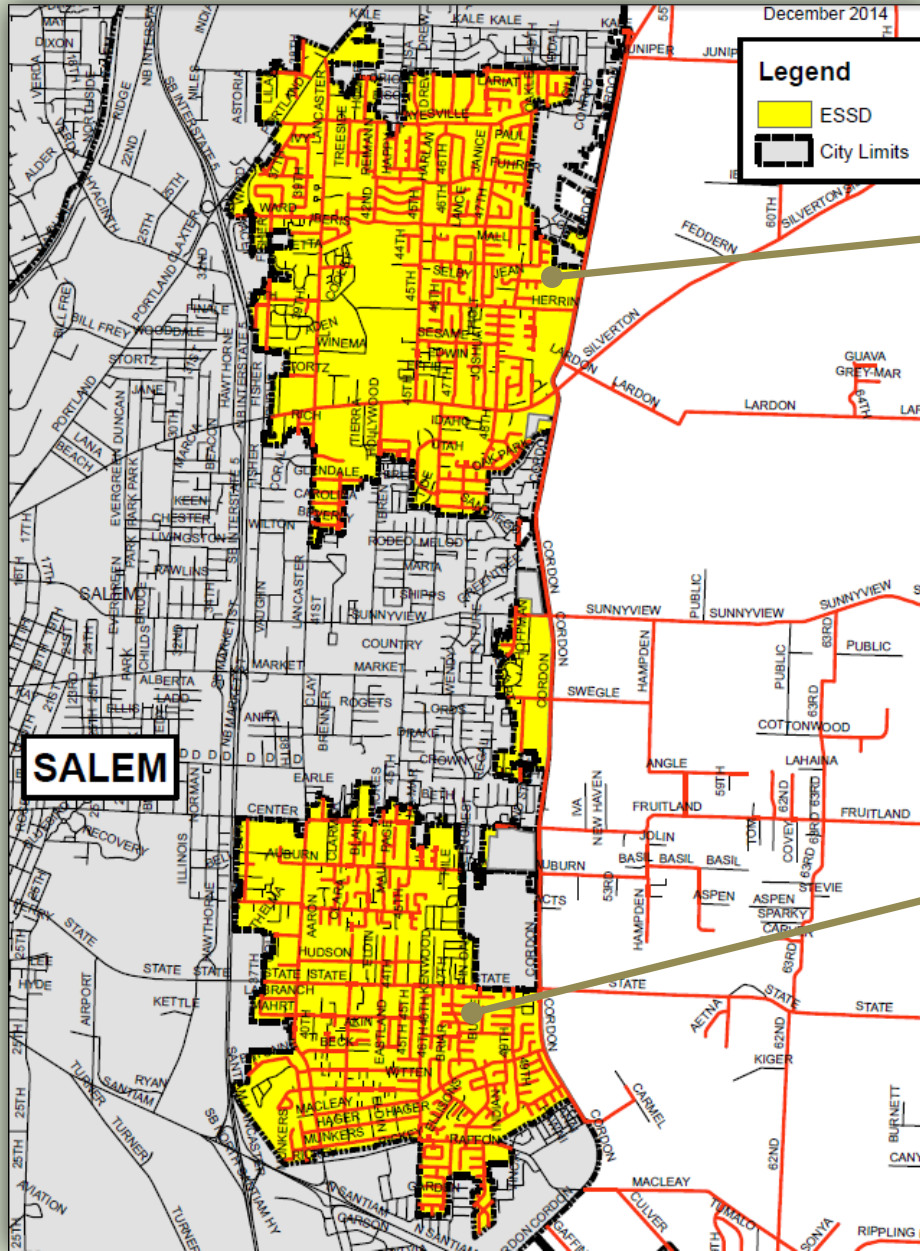

Proposed East Salem Service District