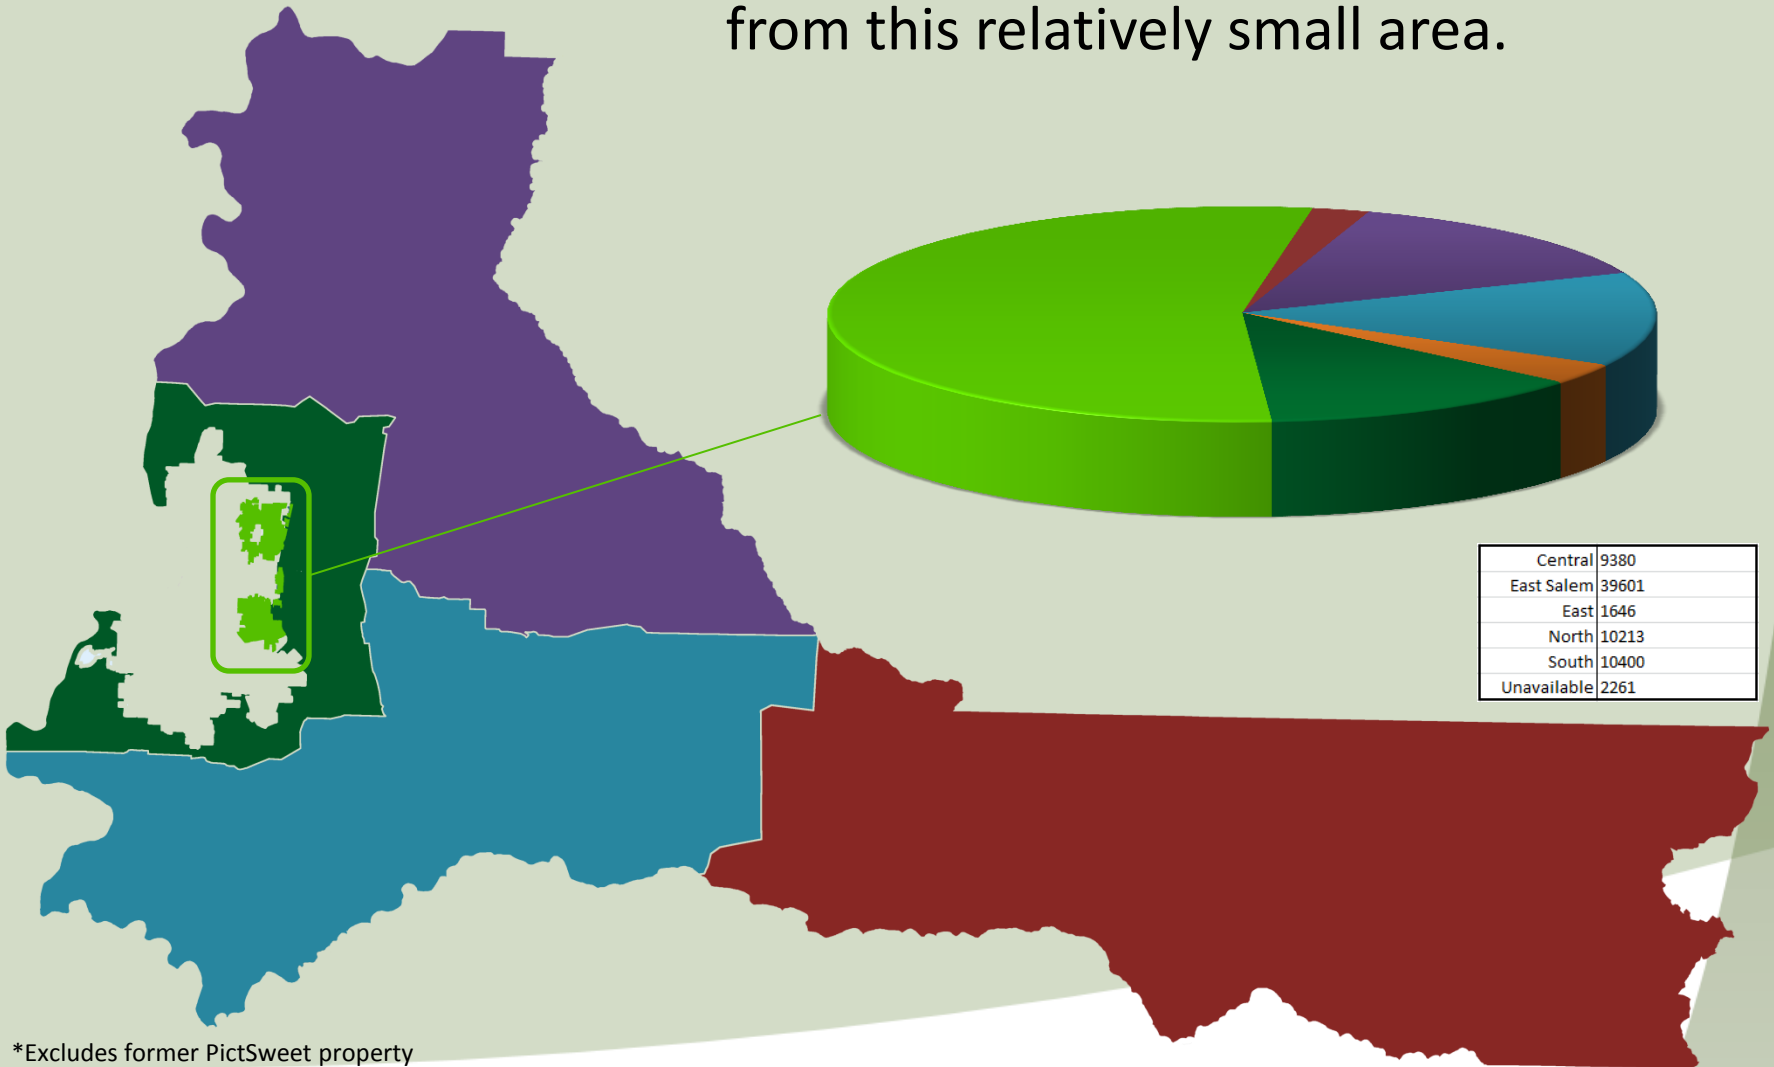

MARION COUNTY SHERIFF'S OFFICE

Local Public Safety Coordinating Council
East Salem Service District

Hayesville and Four Corners combined are 5.59mi²*, only 0.47% of Marion County's 1,194 mi², yet 54% of our cases originate from this relatively small area.

*Excludes former PictSweet property

The Central District and East Salem are primary drivers of recent growth in Calls for Service and are drawing a larger share of limited patrol resources

The Cost

- The cost is \$10 per month, per household, apartment and per acre for commercial properties.
- The fee will provide for 10 deputy positions.
- Creates the ability for us to provide 24/7 coverage specifically for these communities.

Proposed East Salem Service District

Benefits

A Focus on Livability

Community Engagement

Geographic Responsibility

Helping to Build Safer Communities

Proactive Problem Solving

Emphasis on Quality

Public Safety Dedicated to the Local Neighborhood