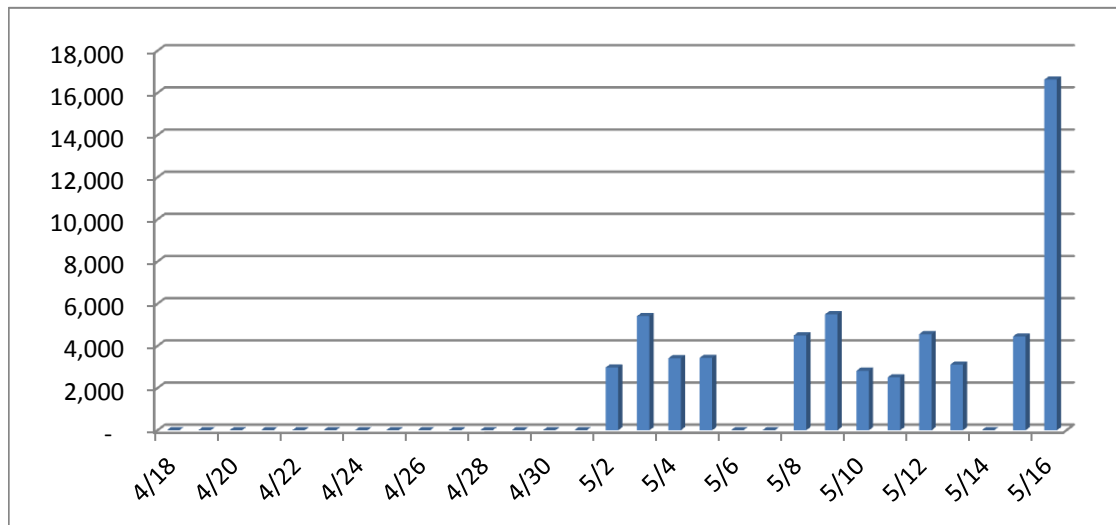

## May 16, 2006 BALLOT RETURN RATE

132,140 Registered Voters

Date	Ballot Source		Daily Total	Daily % of Ballots Mailed	Ballots Received To Date	% Ballots Returned To Date
	Mail - Ballot Box					
4/18			-	0.0000%	0	0.0000%
4/19			-	0.0000%	0	0.0000%
4/20			-	0.0000%	0	0.0000%
4/21			-	0.0000%	0	0.0000%
4/22			-	0.0000%	0	0.0000%
4/23			-	0.0000%	0	0.0000%
4/24			-	0.0000%	0	0.0000%
4/25			-	0.0000%	0	0.0000%
4/26			-	0.0000%	0	0.0000%
4/27			-	0.0000%	0	0.0000%
4/28			-	0.0000%	0	0.0000%
4/29			-	0.0000%	0	0.0000%
4/30			-	0.0000%	0	0.0000%
5/1			-	0.0000%	0	0.0000%
5/2	2,975		2,975	2.2514%	2,975	2.2514%
5/3	5,416		5,416	4.0987%	8,391	6.3501%
5/4	3,415		3,415	2.5844%	11,806	8.9345%
5/5	3,434		3,434	2.5988%	15,240	11.5332%
5/6	0		-	0.0000%	15,240	11.5332%
5/7	0		-	0.0000%	15,240	11.5332%
5/8	4,496		4,496	3.4025%	19,736	14.9357%
5/9	5,500		5,500	4.1623%	25,236	19.0979%
5/10	2,820		2,820	2.1341%	28,056	21.2320%
5/11	2,511		2,511	1.9003%	30,567	23.1323%
5/12	4,555		4,555	3.4471%	35,122	26.5794%
5/13	3,116		3,116	2.3581%	38,238	28.9375%
5/14	0		-	0.0000%	38,238	28.9375%
5/15	4,450		4,450	3.3676%	42,688	32.3051%
5/16	16,636		16,636	12.5897%	59,324	44.8948%
<b>Totals</b>	59,324					

PARTY	# OF REGISTERED VOTERS	# OF BALLOTS RETURNED	% OF TURNOUT
Republican	55,076	28,369	51.51%
Democratic	47,205	23,840	50.50%
Nonpartisan & Minor Parties	29,859	7,115	23.83%