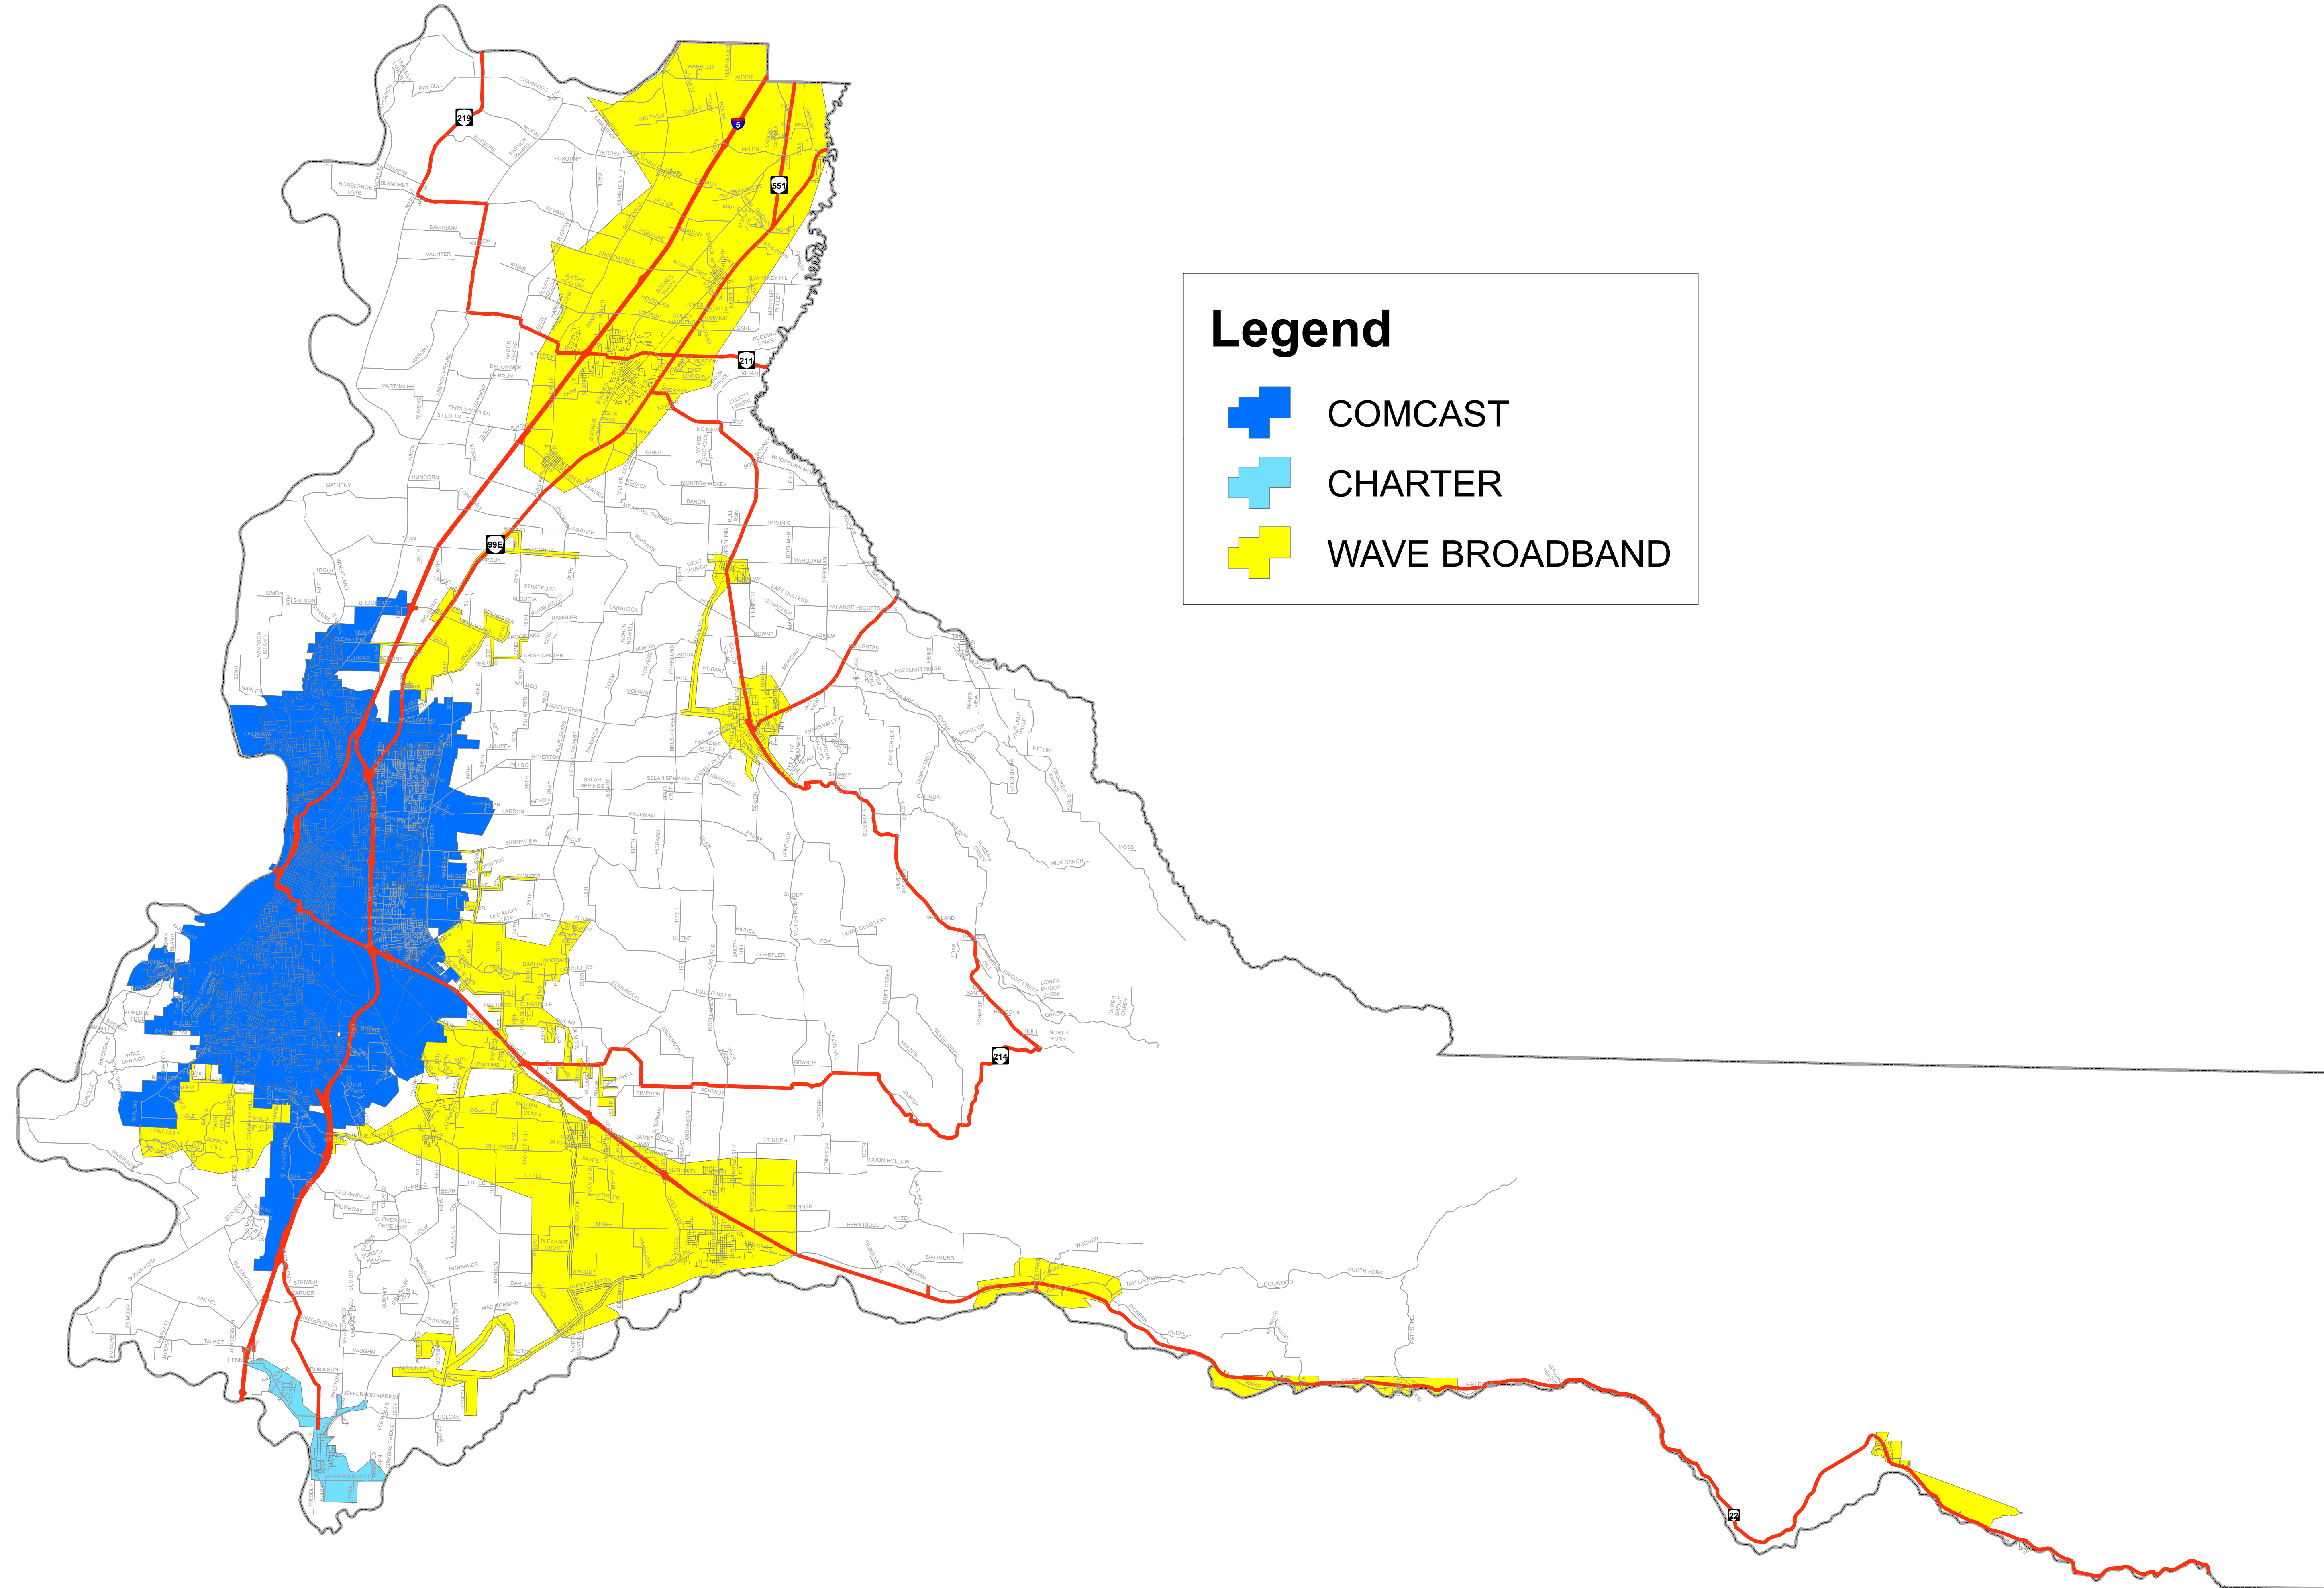

Marion County Cable TV Franchises

Date: 9/29/2014
Prepared By: BPearson
Project: U:\GISProjects\PublicWorks\Administration\Network Communications\Cable-TV Franchises.mxd

Legend

- COMCAST
- CHARTER
- WAVE BROADBAND