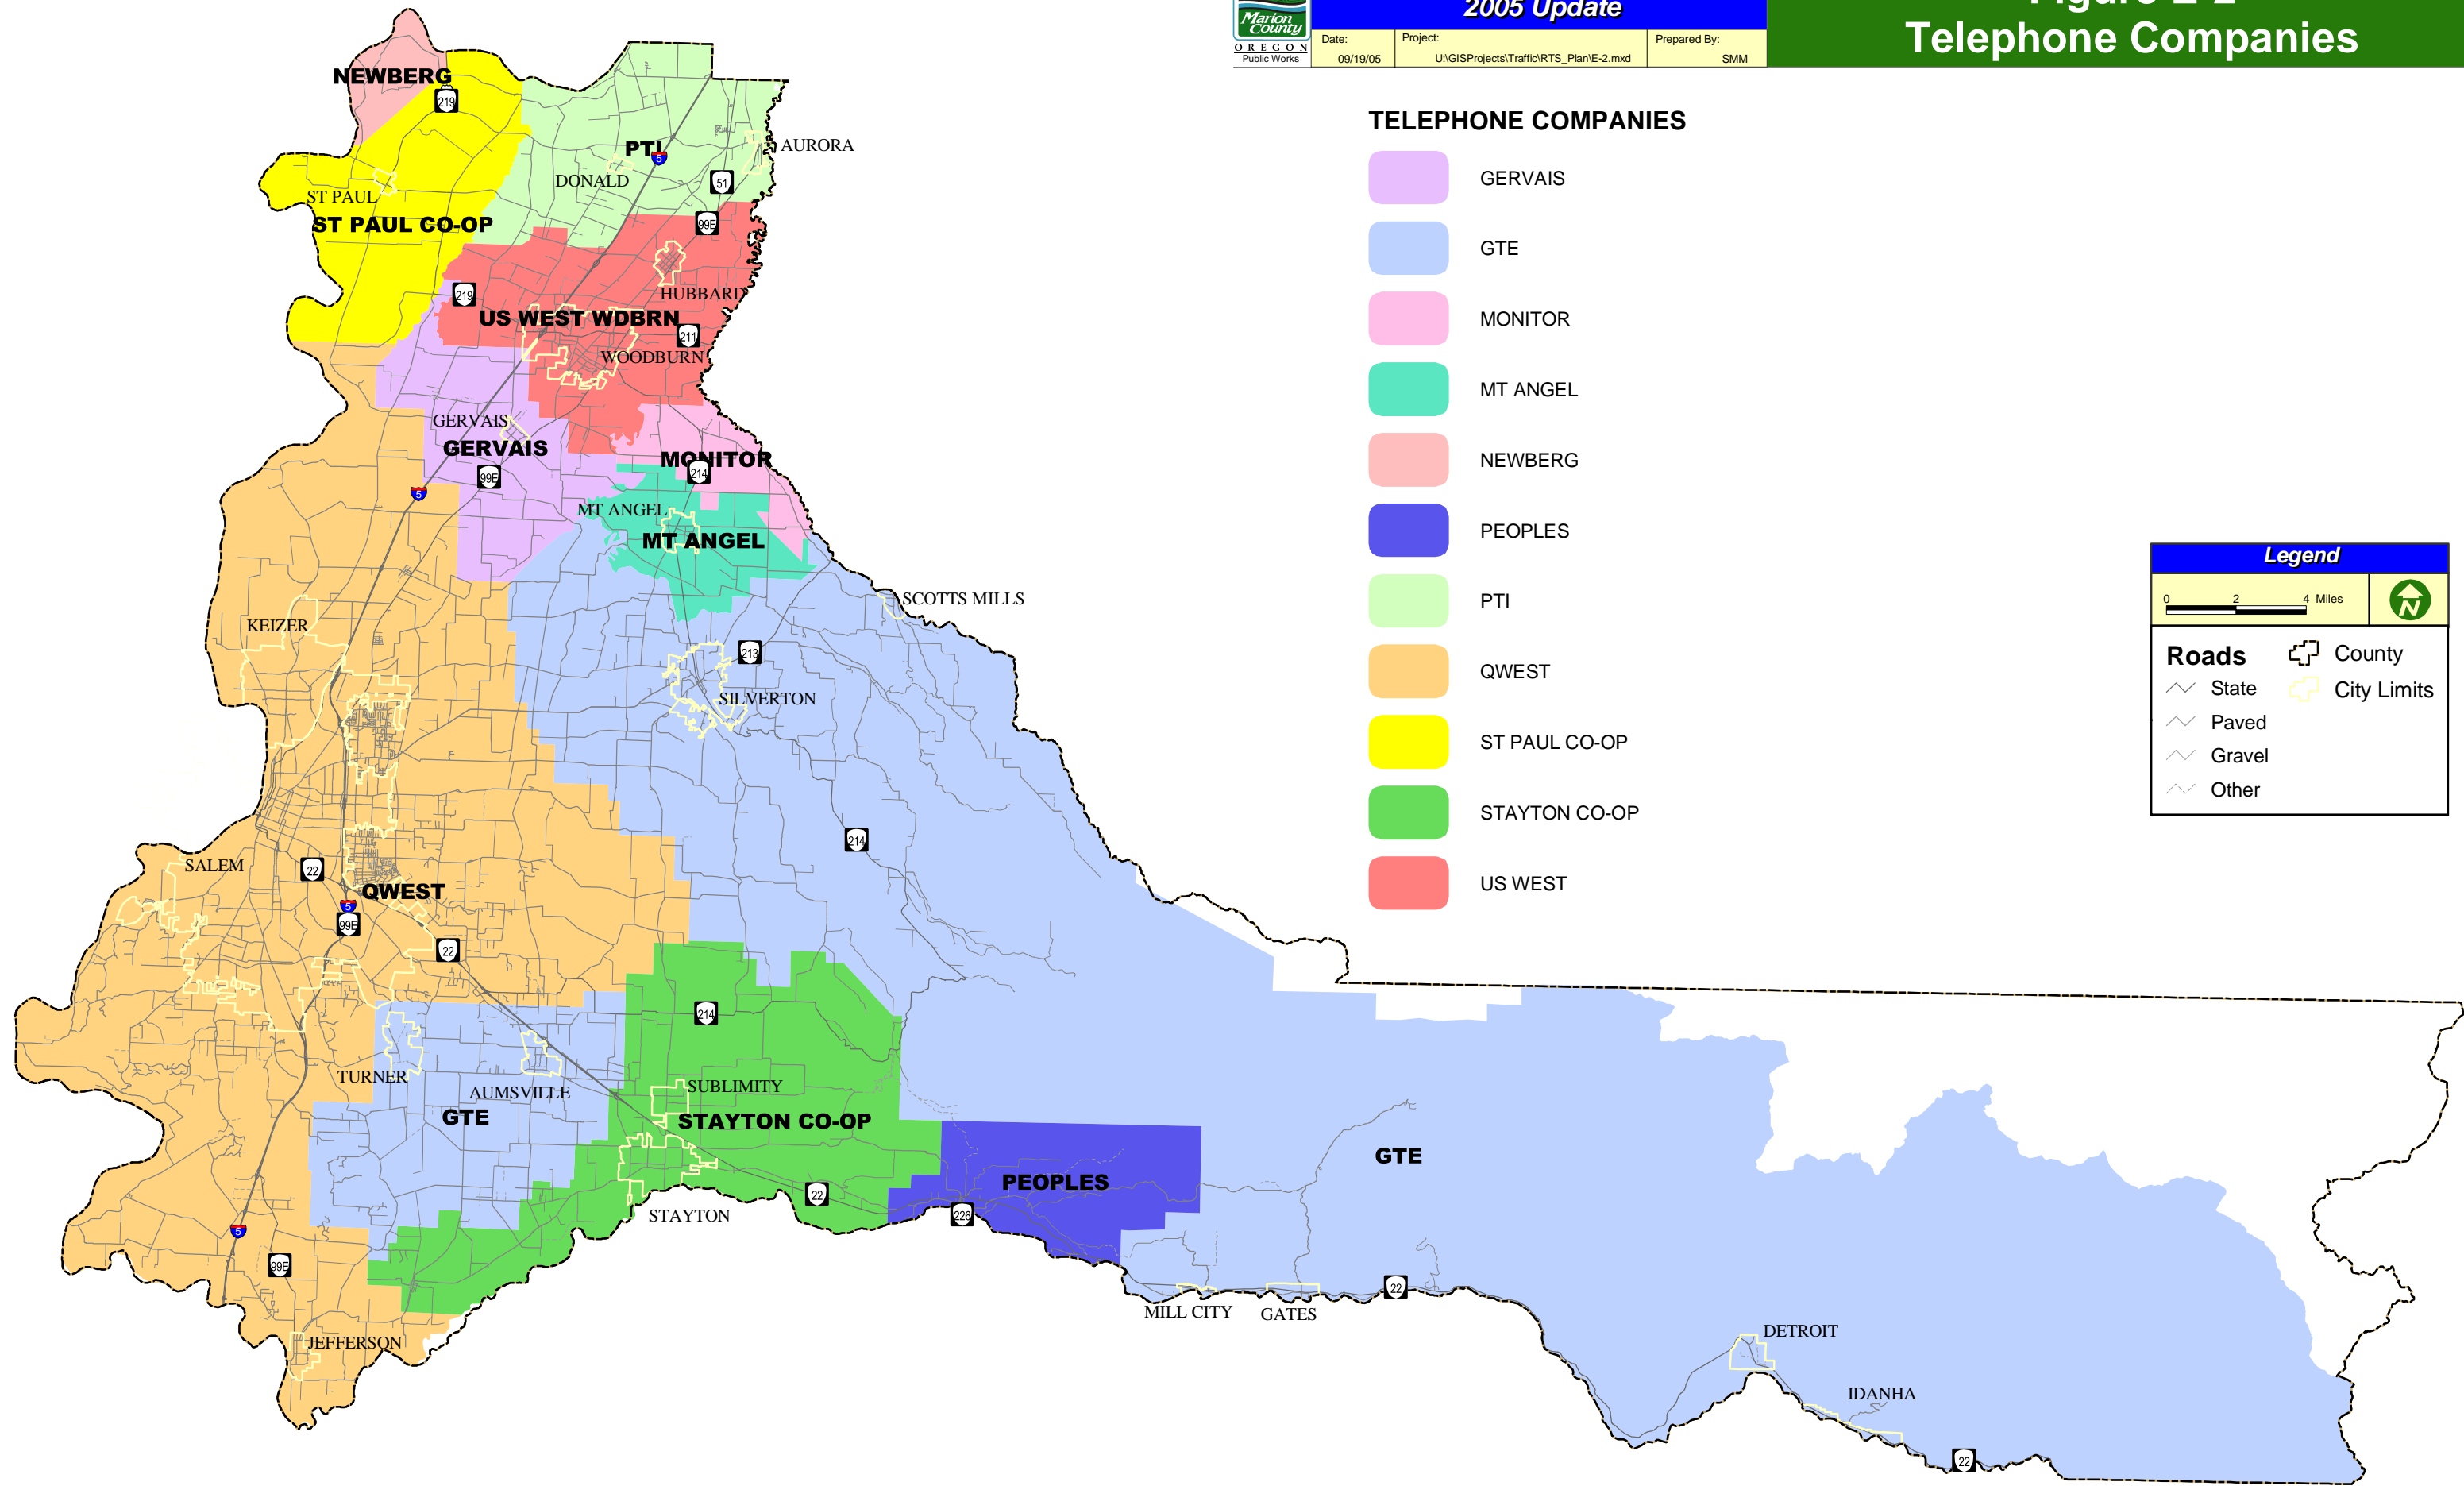

**POWER COMPANIES**

-  Consumer Power Inc
-  Pacific Power and Light
-  Portland General Electric
-  Salem Electric

**Legend**

0 2 4 Miles 

**Roads**

-  State
-  Paved
-  Gravel
-  Other

-  County
-  City Limits

TELEPHONE COMPANIES

-  GERVAIS
-  GTE
-  MONITOR
-  MT ANGEL
-  NEWBERG
-  PEOPLES
-  PTI
-  QWEST
-  ST PAUL CO-OP
-  STAYTON CO-OP
-  US WEST

**Legend**

0 2 4 Miles 

**Roads**

-  State
-  Paved
-  Gravel
-  Other

 County

 City Limits