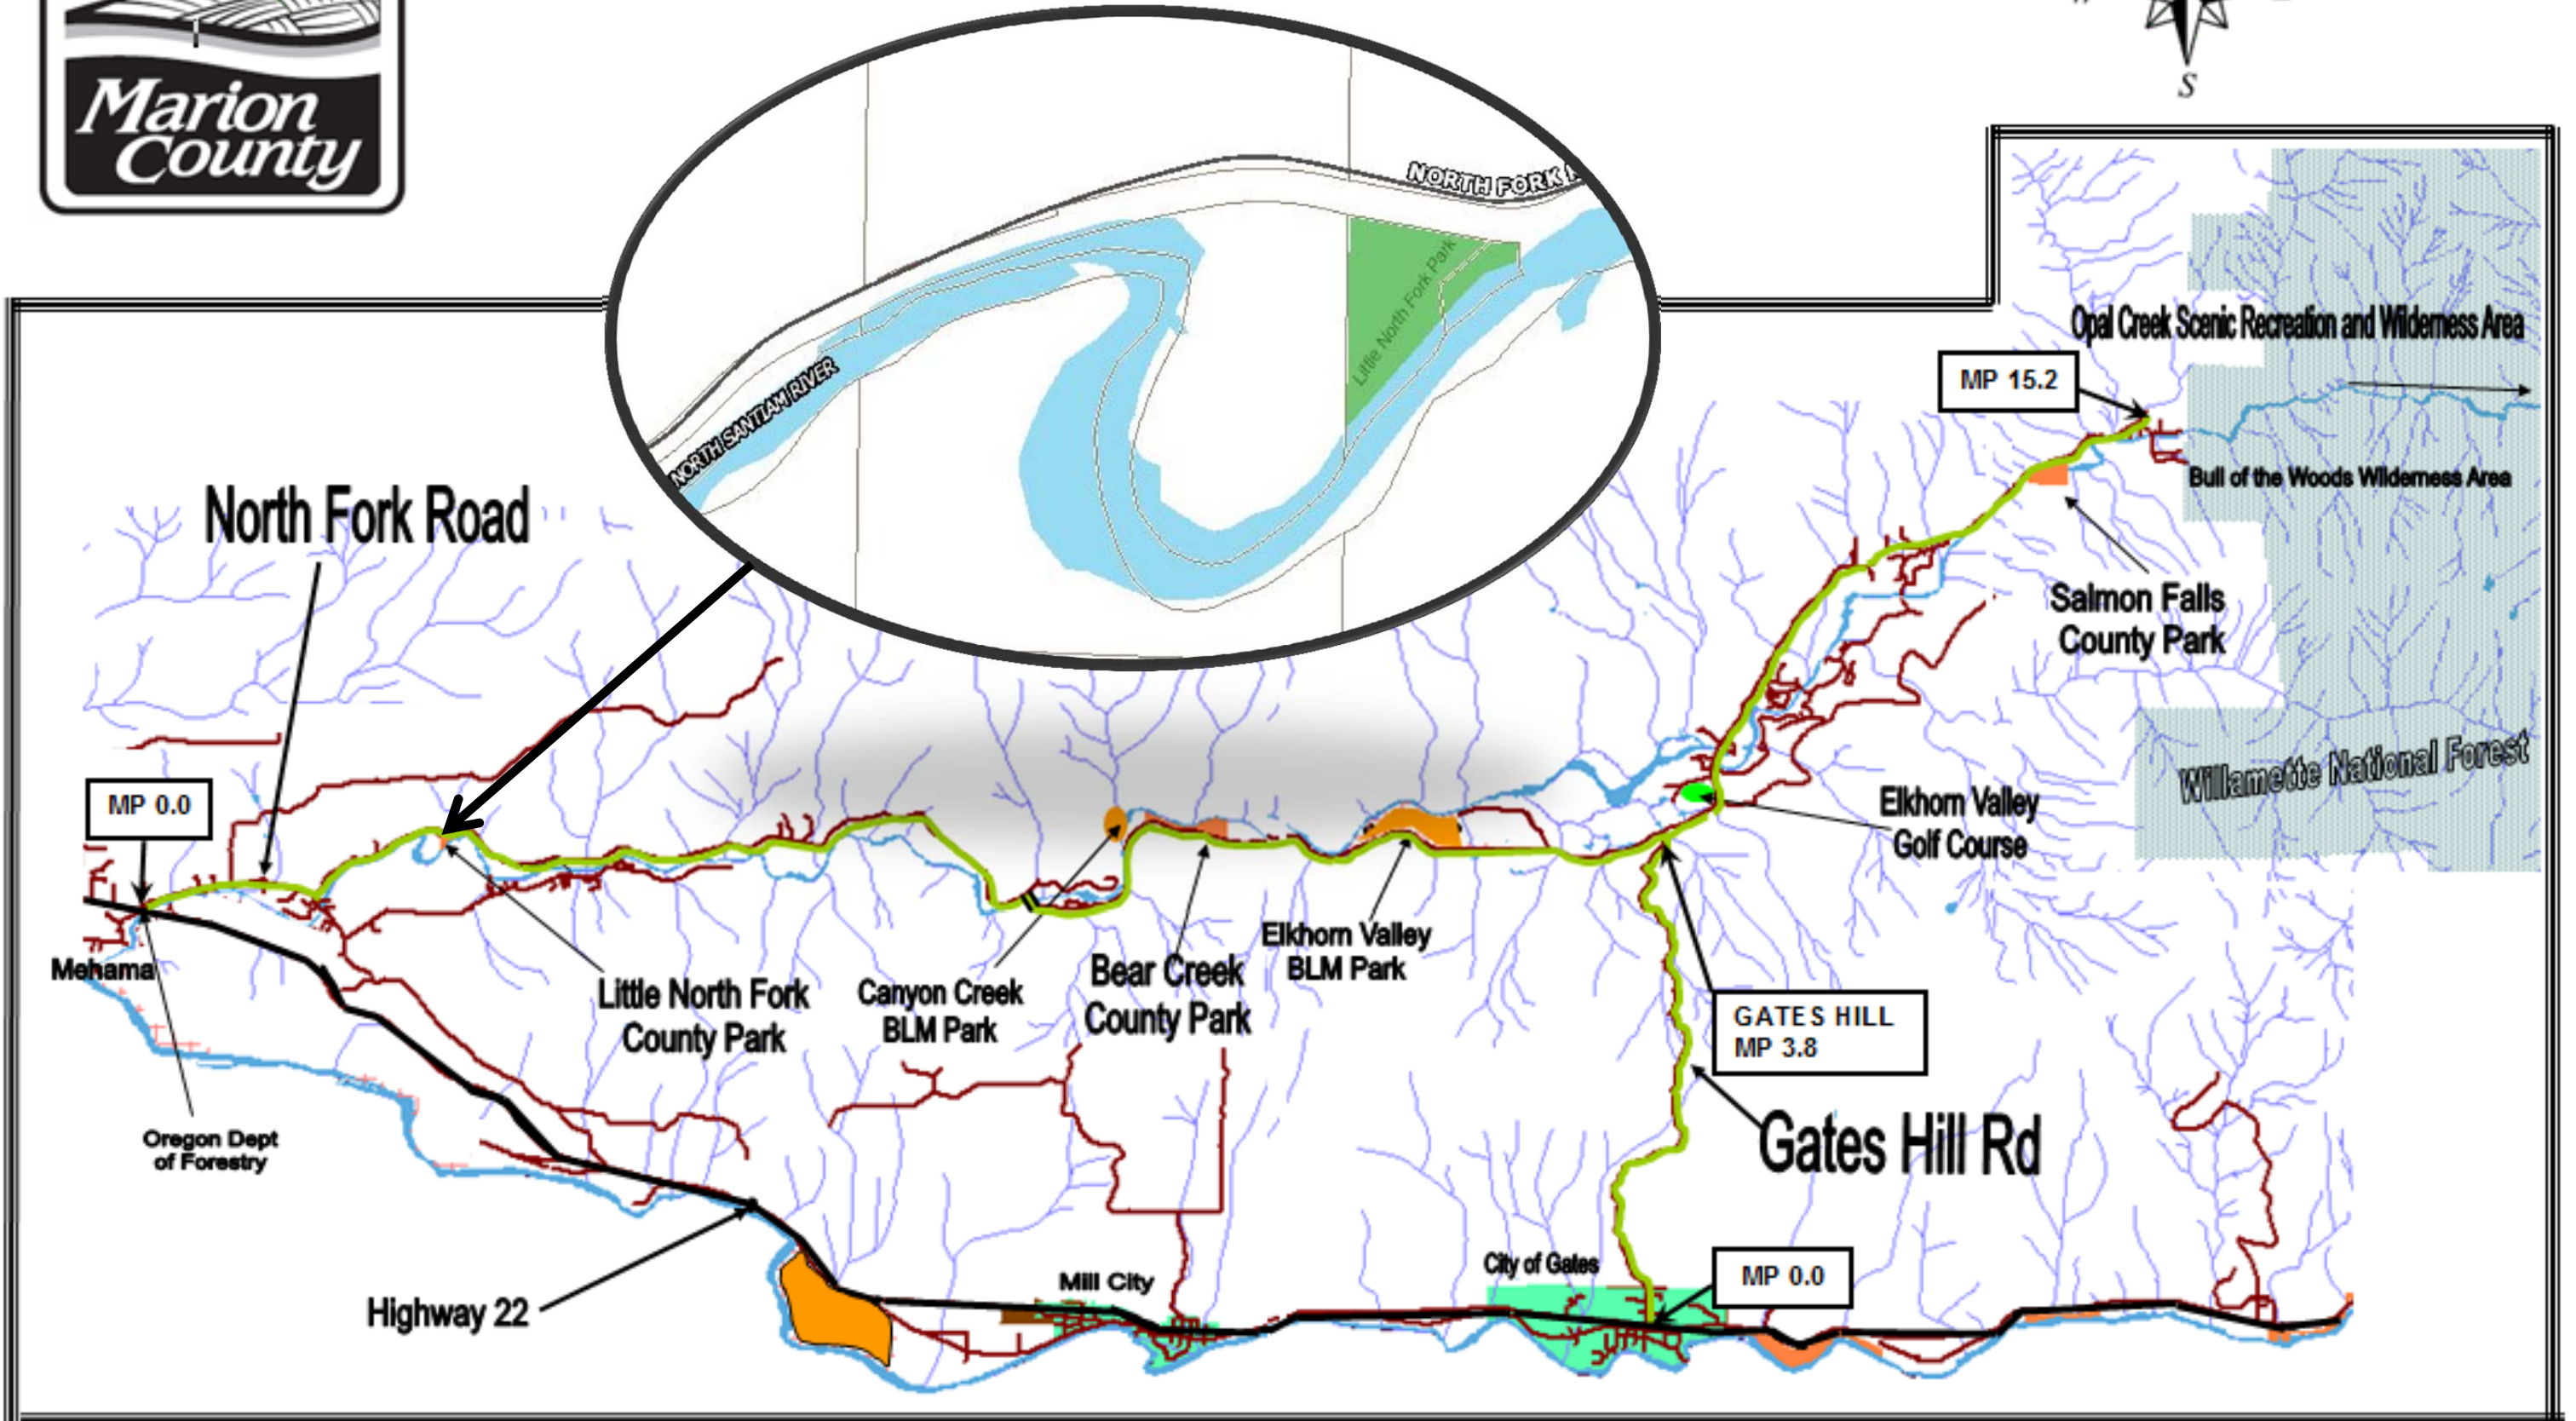

North Fork Park

Take North Fork Road off of Highway 22 at Mehama and travel approximately 2 miles to North Fork Park.