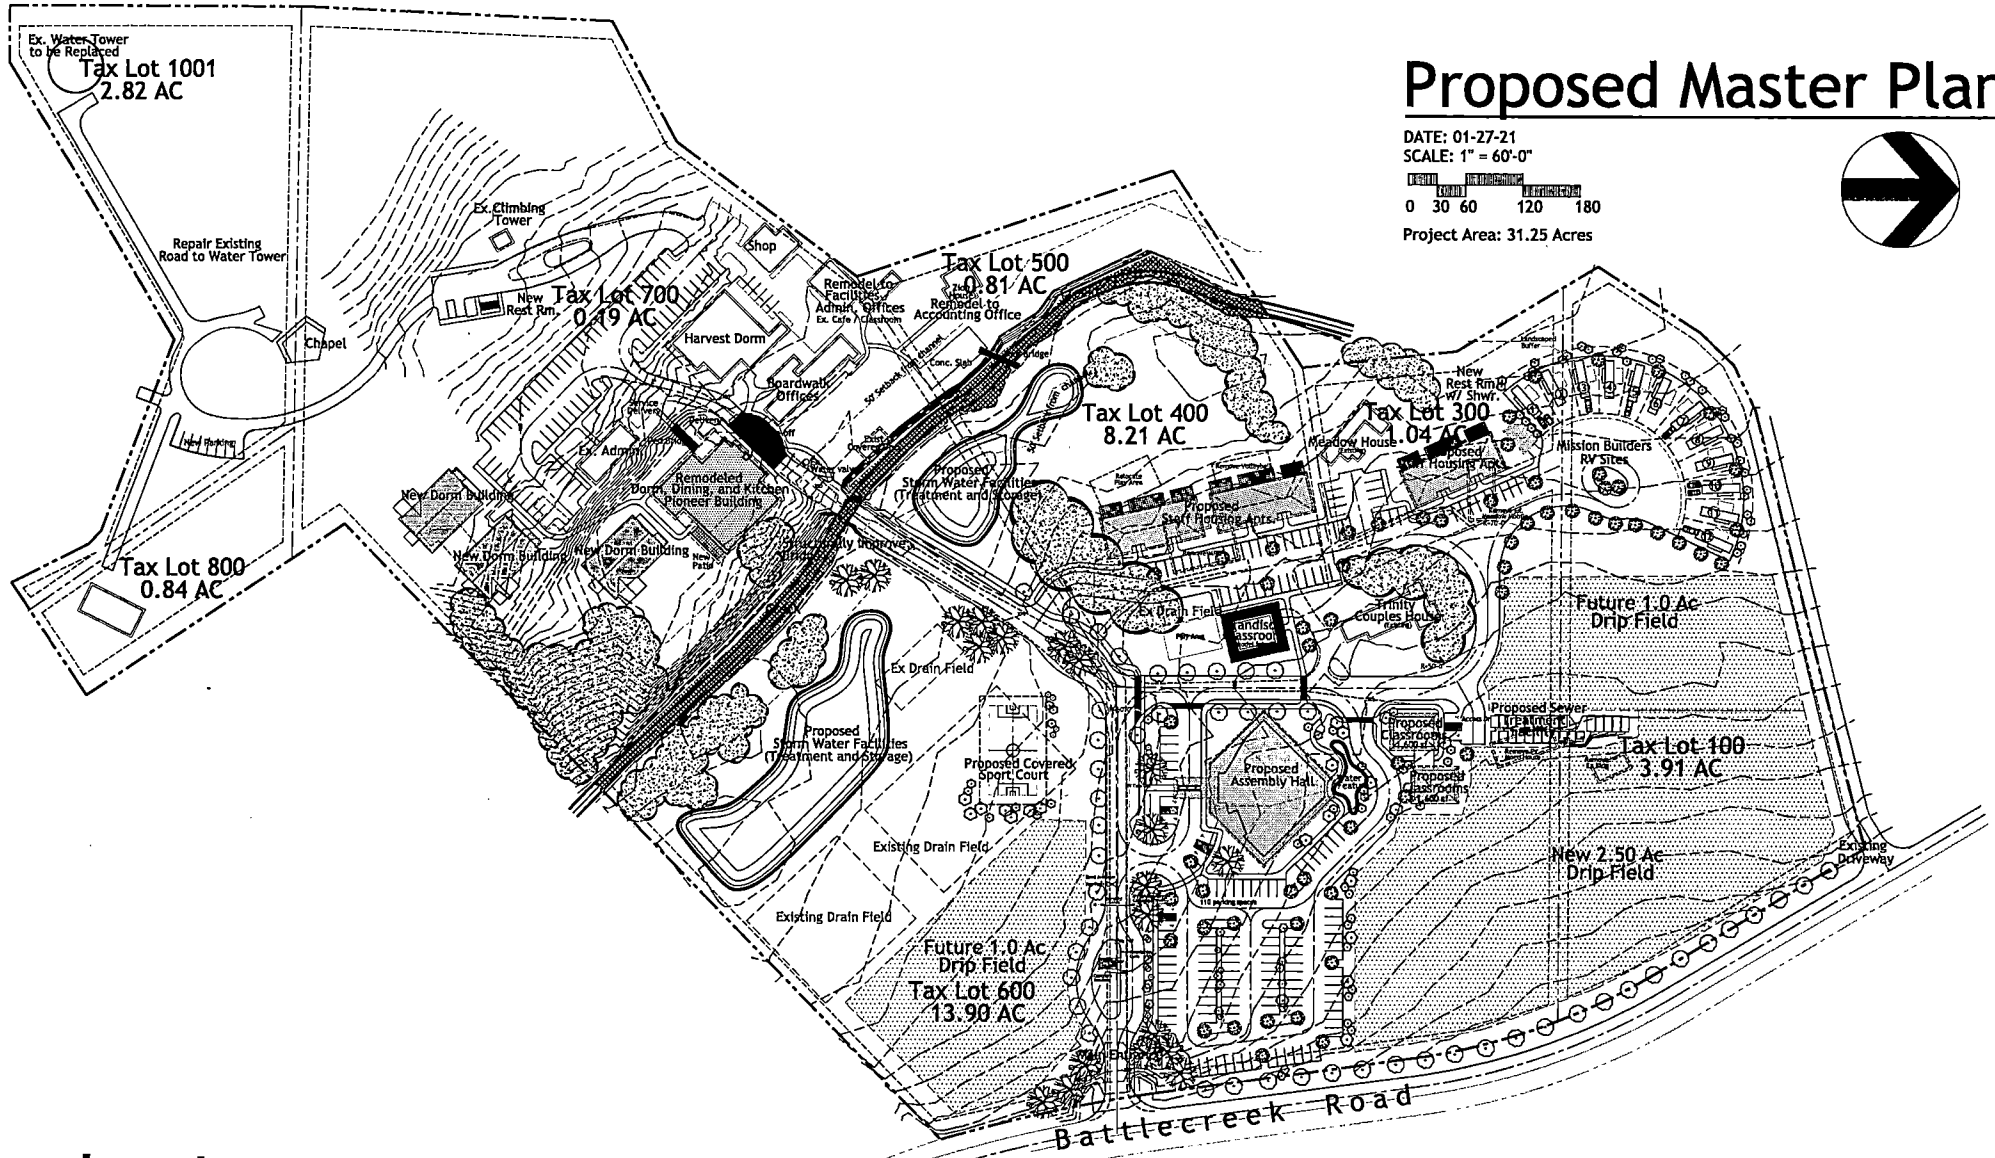

Proposed Master Plan

DATE: 01-27-21

SCALE: 1" = 60'-0"

Project Area: 31.25 Acres

lenity
architecture, inc.

Youth with a Mission

Salem, Oregon