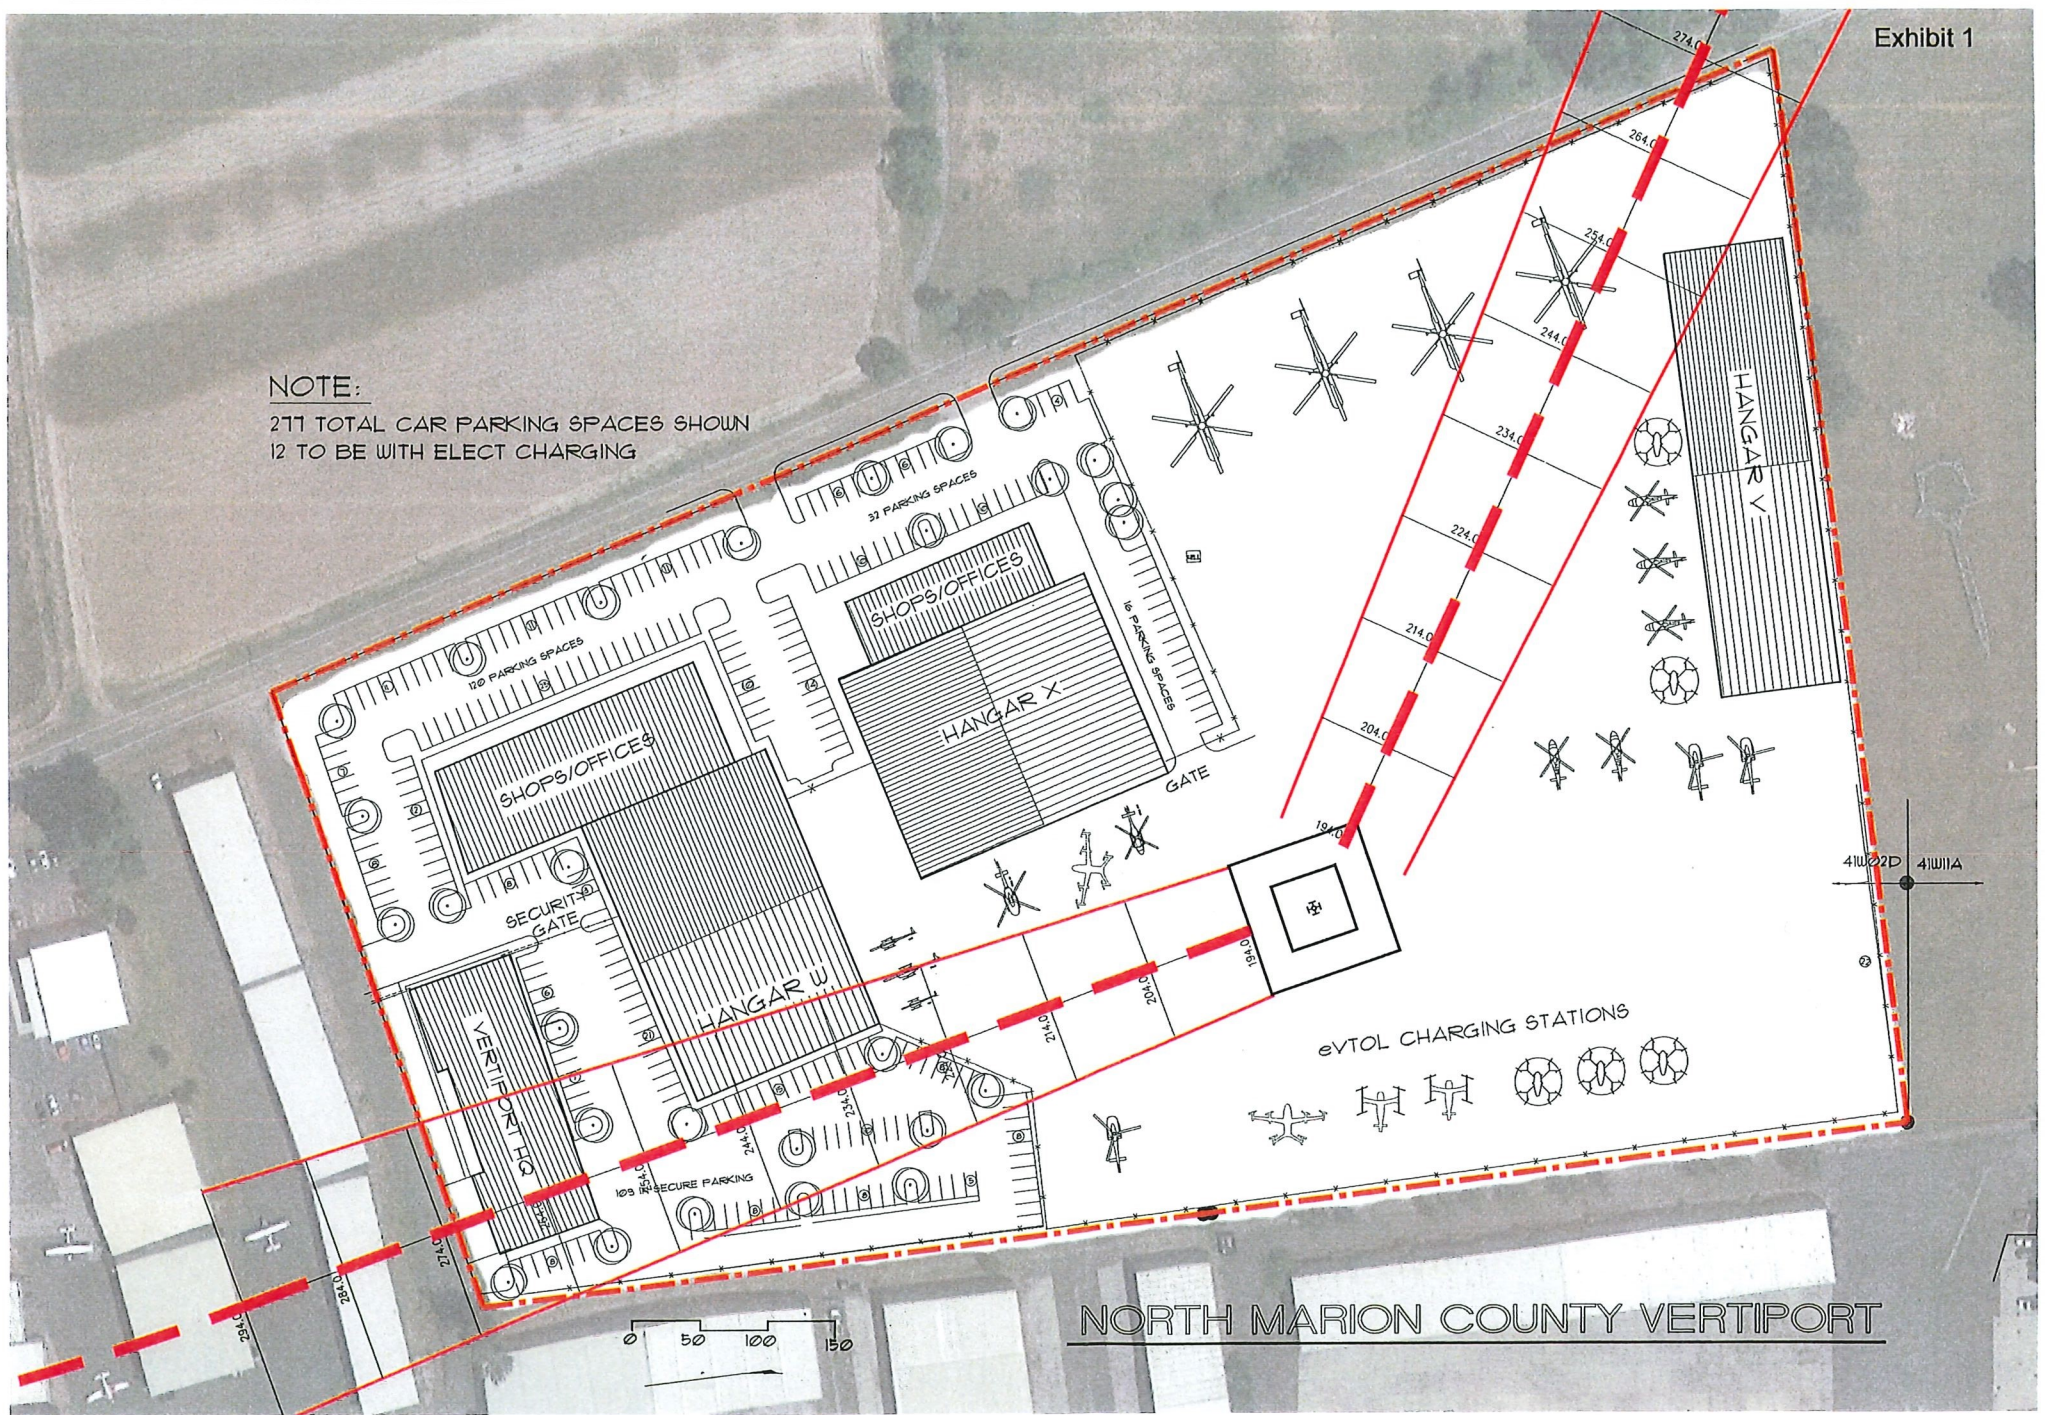

NOTE:
271 TOTAL CAR PARKING SPACES SHOWN
12 TO BE WITH ELECT CHARGING

ARON
FAEGRE
ARCHITECTS
13200 FIELD LN
LAKE OSWEGO
OREGON
97034
503-880-1489

REGISTERED ARCHITECT
ARON FAEGRE
LAKE OSWEGO OREGON
STATE OF OREGON

NORTH MARION COUNTY VERTIPORT
SITE PLAN

SITE PLAN

DATE 12-15-24

NO.	REVISIONS

PAGE:
L10

NORTH MARION COUNTY VERTIPORT