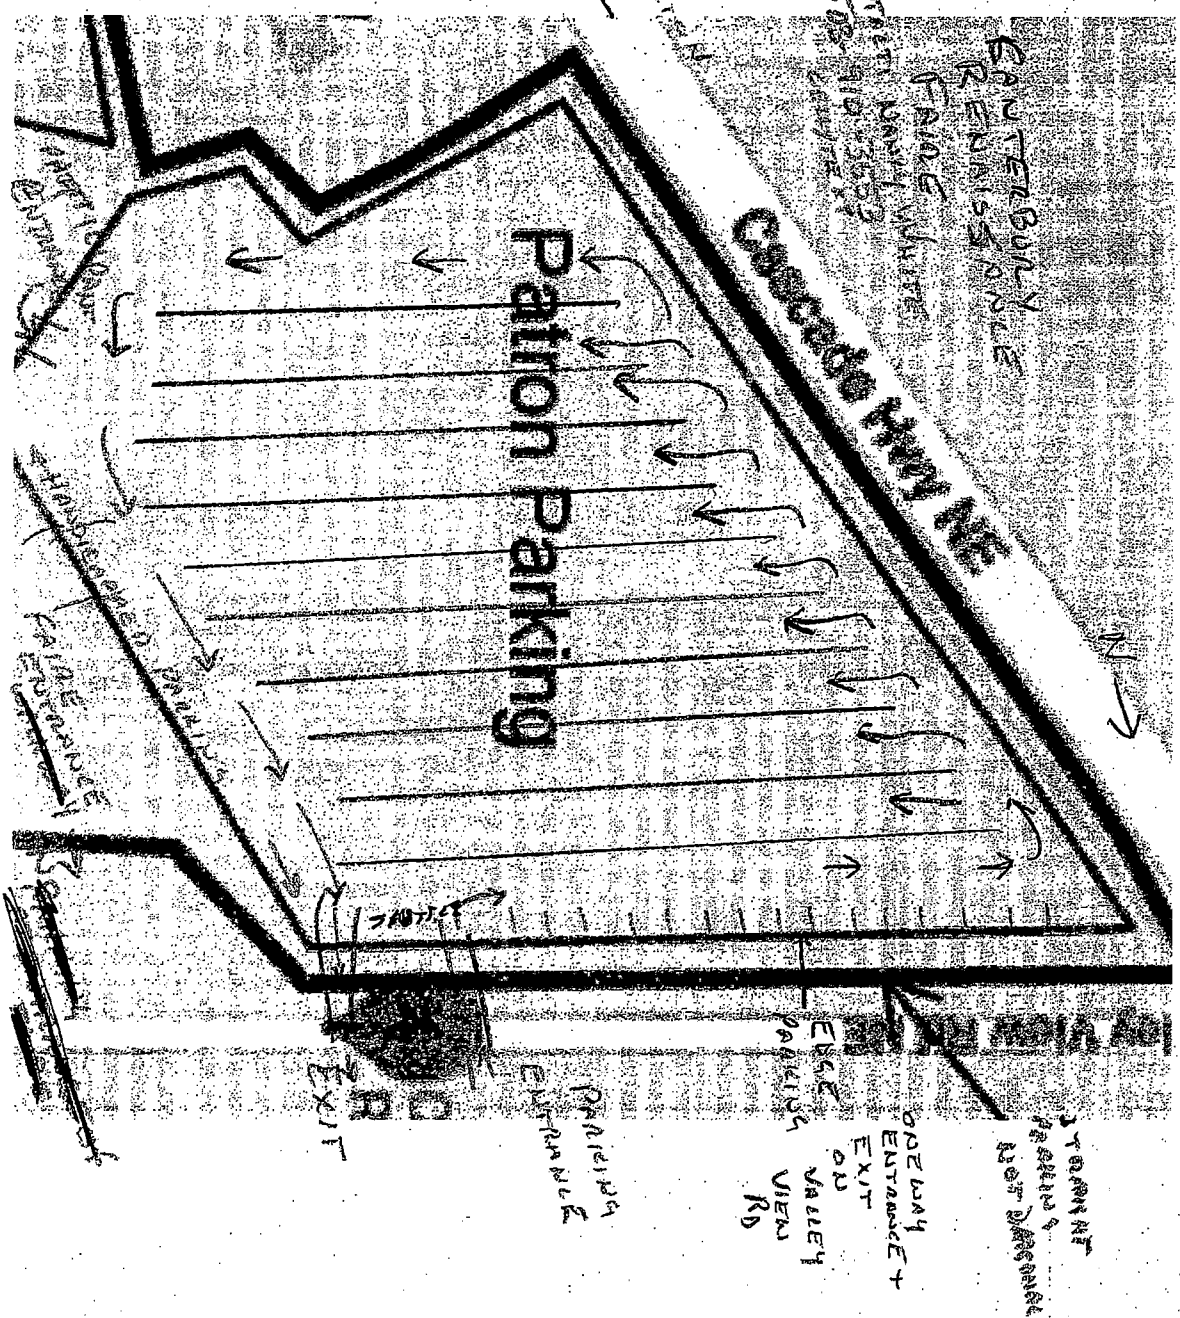

CONTACT: NANCY WHITE
 503-910-3553
 2024
 CANTEBURY FAIRE

~~Handwritten scribble~~

NOT
TO
SCALE

CANTON BUNKY
REPAIRS AND MORE

CONTACT NAME:
FRANK WILSON
502-410-3353

Concrete Run NE

Patron Parking

PARKING ON
PATRON BLVD

PARKING ON
PATRON BLVD
EXIT
VALLEY VIEW
RD

TODD RD
PARKING ON
PATRON BLVD
EXIT

PARKING ON
PATRON BLVD
EXIT

PARKING ON
PATRON BLVD
EXIT

PARKING ON
PATRON BLVD
EXIT

PARKING ON
PATRON BLVD
EXIT

SILVERSTEIN

Big sign
 Explaining the cost
 Options for free parking
 The parking fee can hand out cards w/
 a QR code that will give addresses to the shuttle
 parking. They can immediately exit to shuttle
 parking locations. We will also close the field when
 full - handing out cards as they come to park.

HERE IS A CLOSER VIEW OF THE ENTRANCE TO THE FIELD
 AT Valley View Road