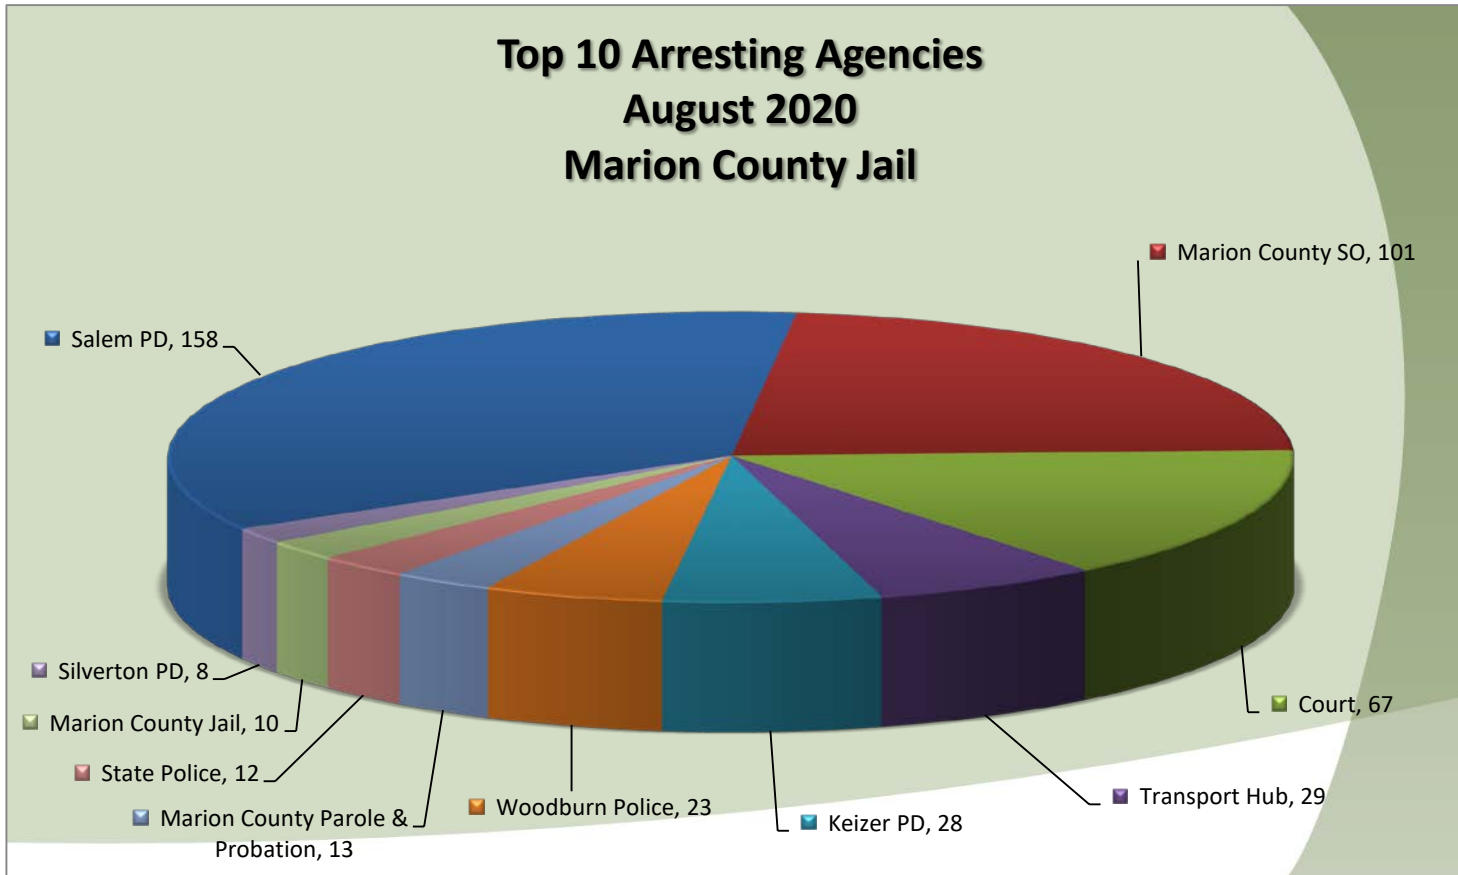

## Top 10 Arresting Agencies August 2020 Marion County Jail

All Others		
Agency	#	%
Aumsville PD	4	0.86%
Hubbard PD	4	0.86%
Mount Angel PD	3	0.64%
Stayton PD	3	0.64%
Other Agency	1	0.21%
Turner PD	1	0.21%
Linn County SO	1	0.21%