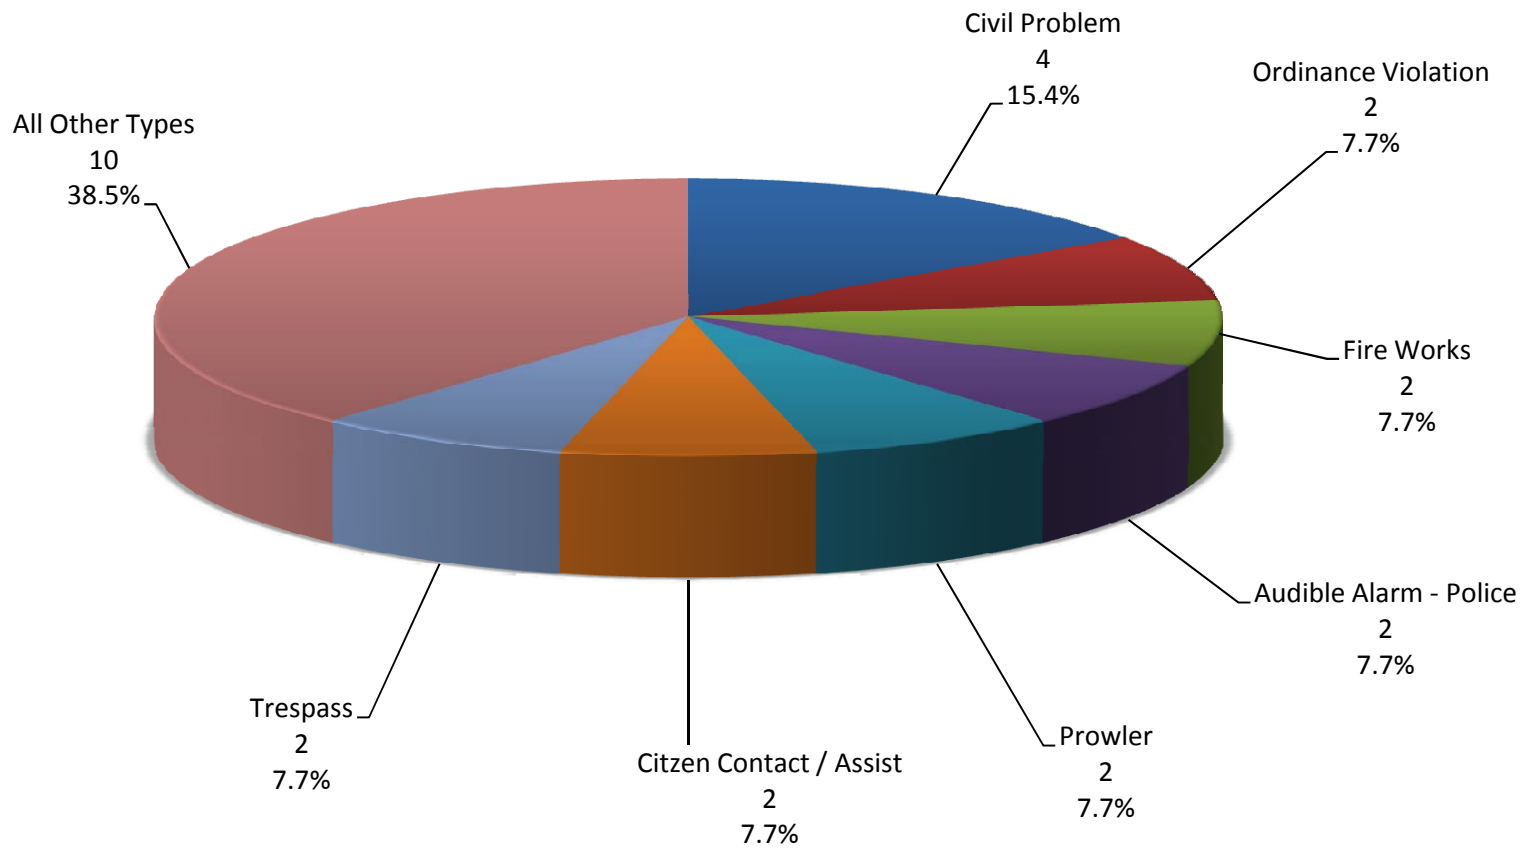

Sublimity Top Calls for Service July 2012

Call Type by Primary Deputy July 2012

**Sublimity Calls for Service by Hours Range
July 2012**

**Sublimity Calls for Service by Day of Week
July 2012**

Sublimity Calls Average Call Length July 2012