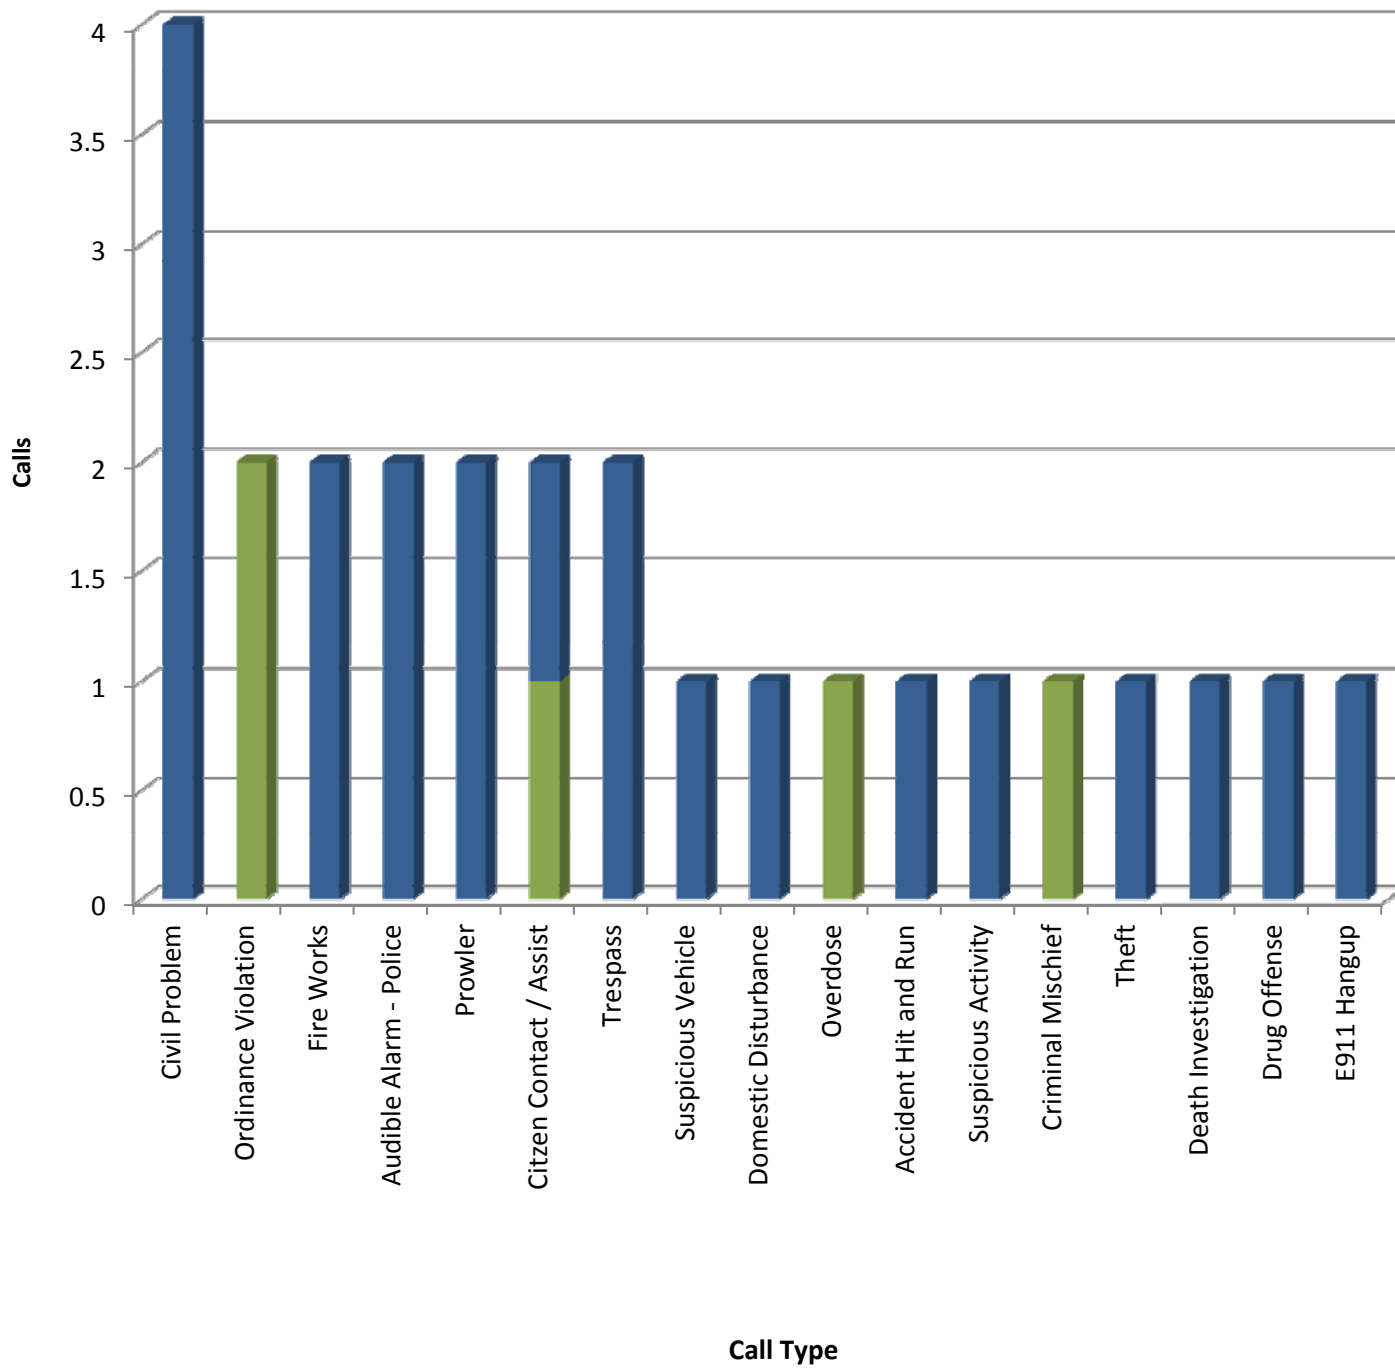

Sublimity Top Calls for Service July 2012

Call Type by Primary Deputy July 2012

**Sublimity Calls for Service by Hours Range
July 2012**

**Sublimity Calls for Service by Day of Week
July 2012**

Sublimity Calls Average Call Length July 2012