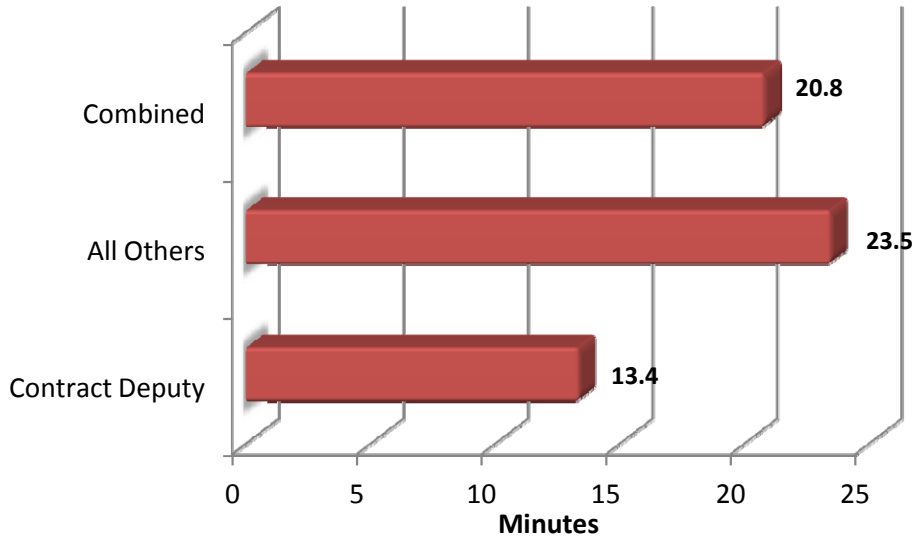

Sublimity Calls Average Call Arrival Time July 2012