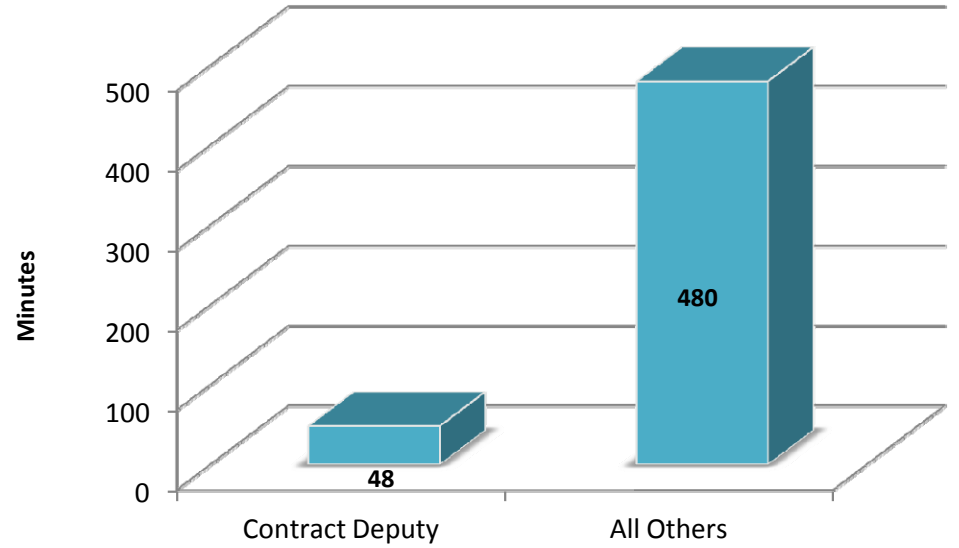

Sublimity Calls Total Call Length July 2012