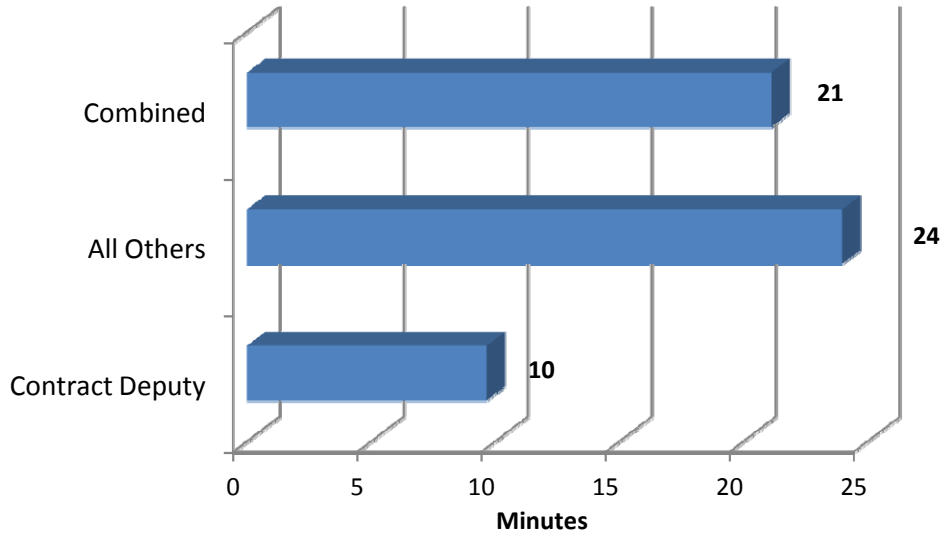

Sublimity Top Calls for Service July 2012

Call Type by Primary Deputy July 2012

**Sublimity Calls for Service by Hours Range
July 2012**

**Sublimity Calls for Service by Day of Week
July 2012**

Sublimity Calls Average Call Length July 2012