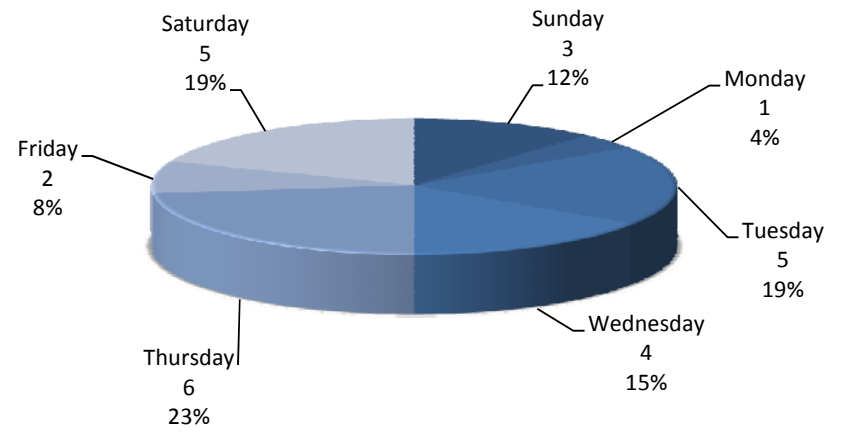

Sublimity Top Calls for Service July 2012

Call Type by Primary Deputy July 2012

**Sublimity Calls for Service by Hours Range
July 2012**

**Sublimity Calls for Service by Day of Week
July 2012**

Sublimity Calls Average Call Length July 2012