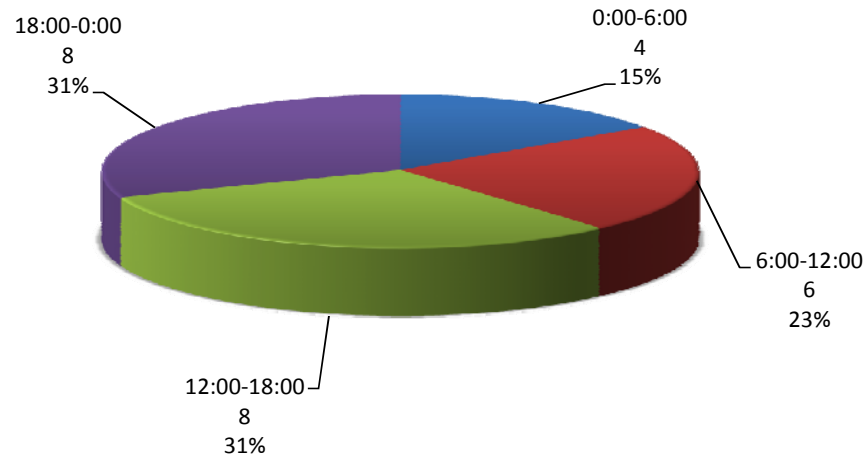

Sublimity Top Calls for Service July 2012

Call Type by Primary Deputy July 2012

**Sublimity Calls for Service by Hours Range
July 2012**

**Sublimity Calls for Service by Day of Week
July 2012**

Sublimity Calls Average Call Length July 2012