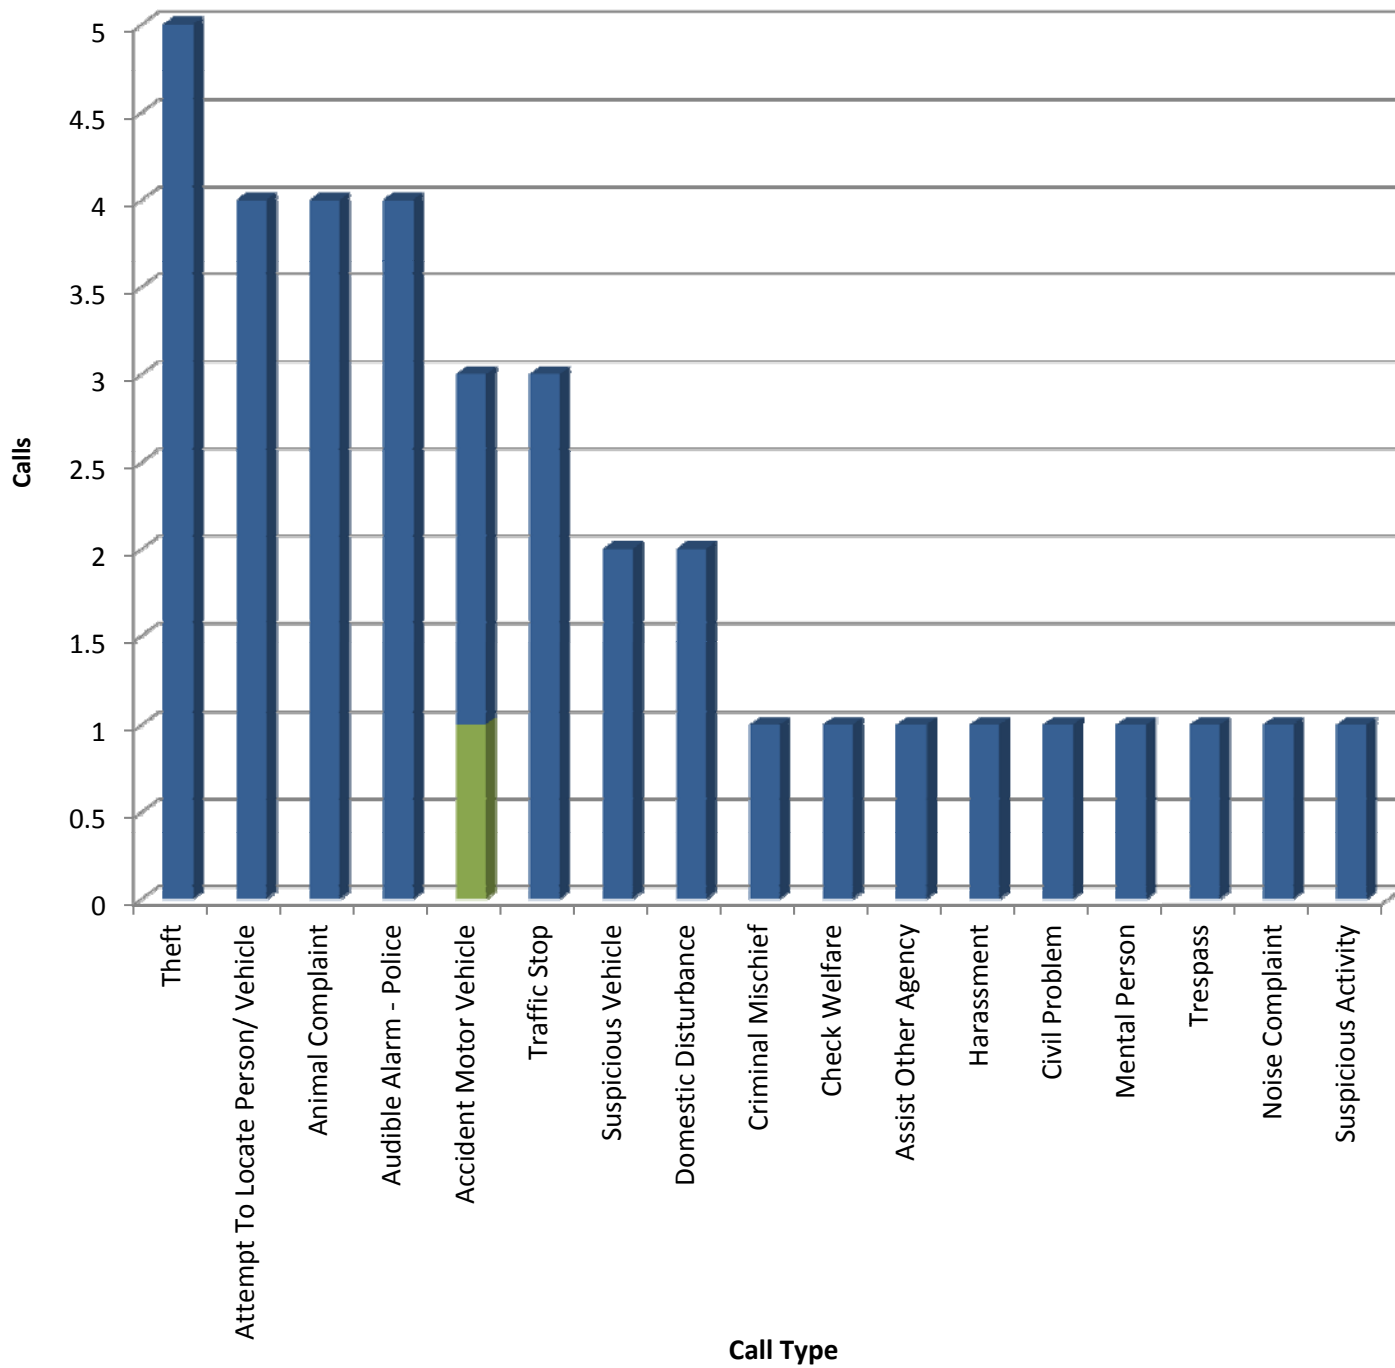

**Sublimity Calls for Service by Hours Range
August 2012**

**Sublimity Calls for Service by Day of Week
August 2012**

Call Type by Primary Deputy August 2012