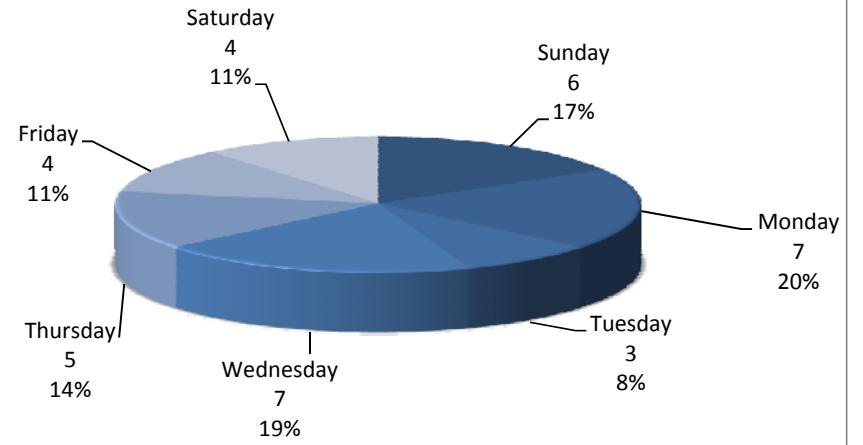

Sublimity Top Calls for Service August 2012

Call Type by Primary Deputy August 2012

**Sublimity Calls for Service by Hours Range
August 2012**

**Sublimity Calls for Service by Day of Week
August 2012**

Sublimity Calls by Primary Deputy August 2012