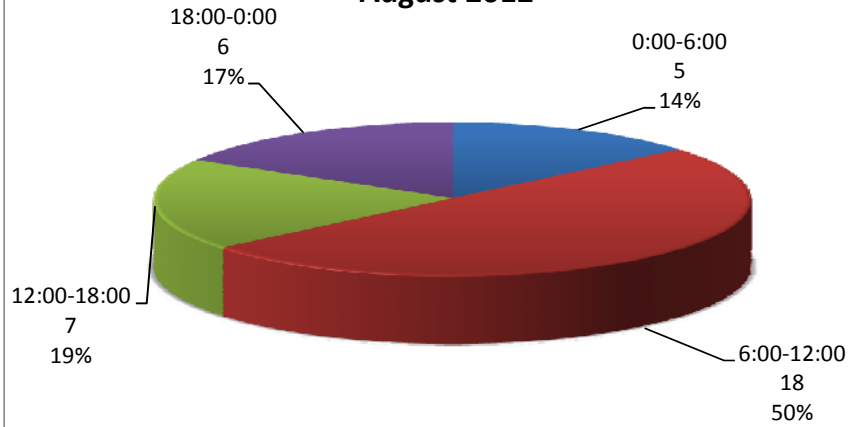

Sublimity Top Calls for Service August 2012

Call Type by Primary Deputy August 2012

**Sublimity Calls for Service by Hours Range
August 2012**

**Sublimity Calls for Service by Day of Week
August 2012**

Sublimity Calls by Primary Deputy August 2012