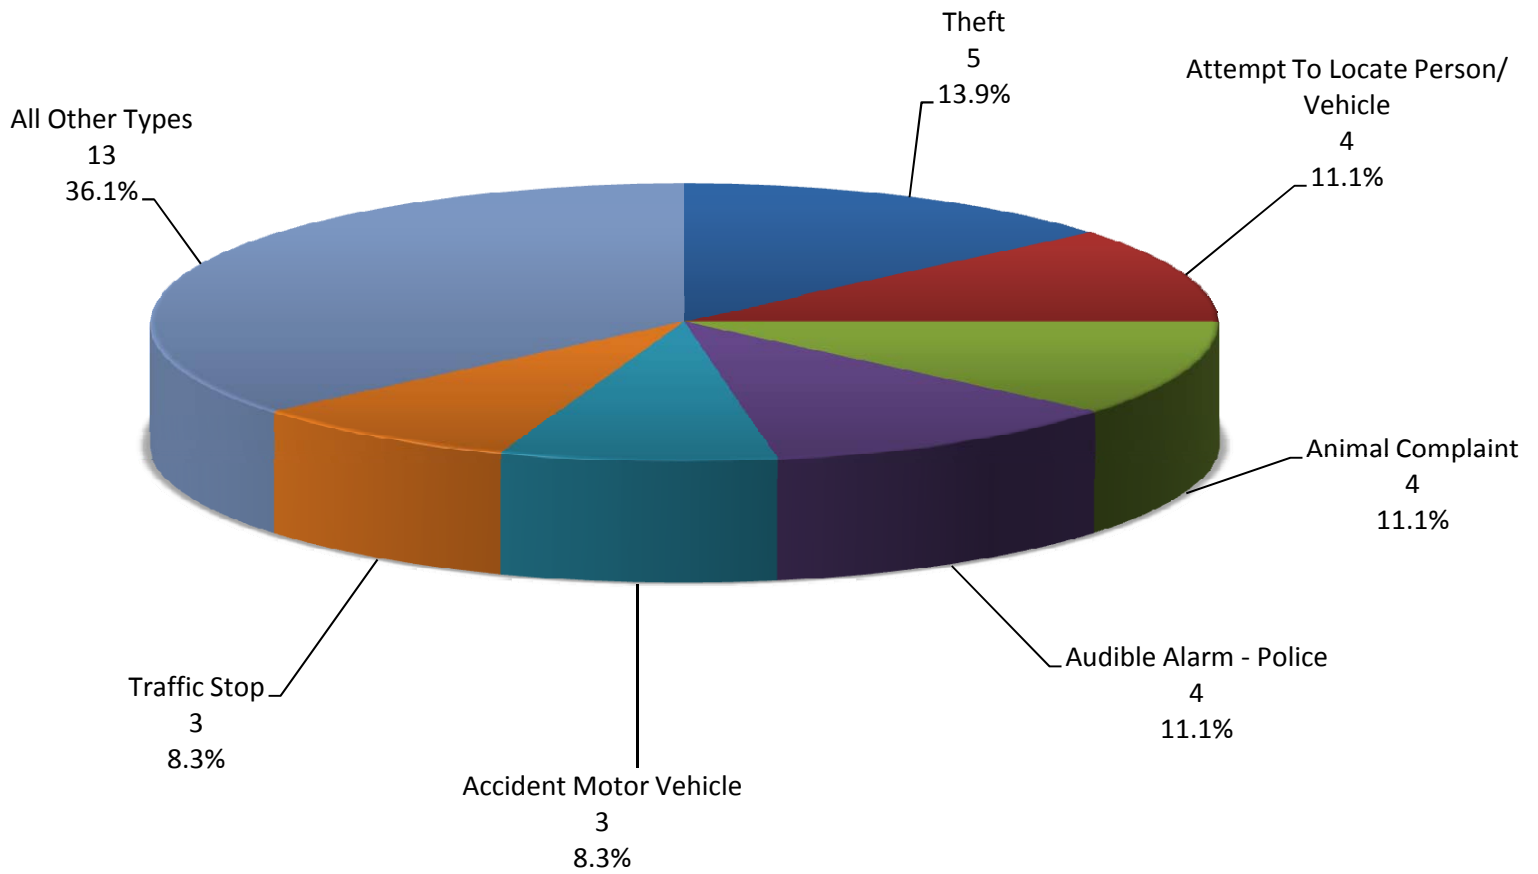

Sublimity Top Calls for Service August 2012