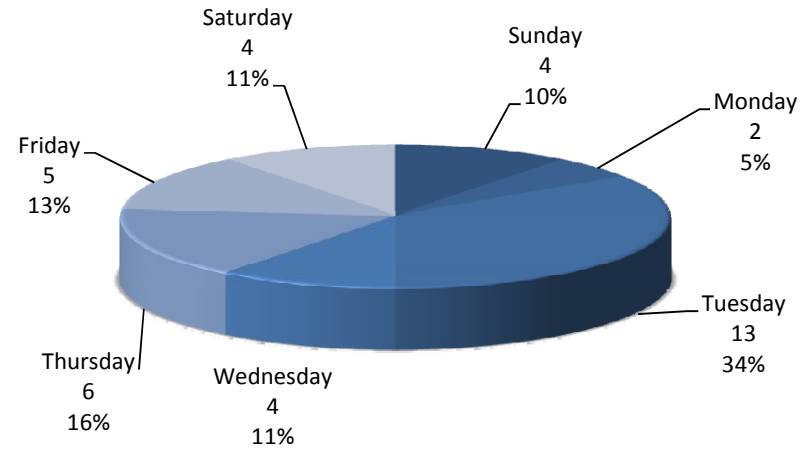

### Sublimity Top Calls for Service September 2012

# Call Type by Primary Deputy September 2012

**Sublimity Calls for Service by Hours Range  
September 2012**

**Sublimity Calls for Service by Day of Week  
September 2012**

### Sublimity Calls Average Call Length September 2012