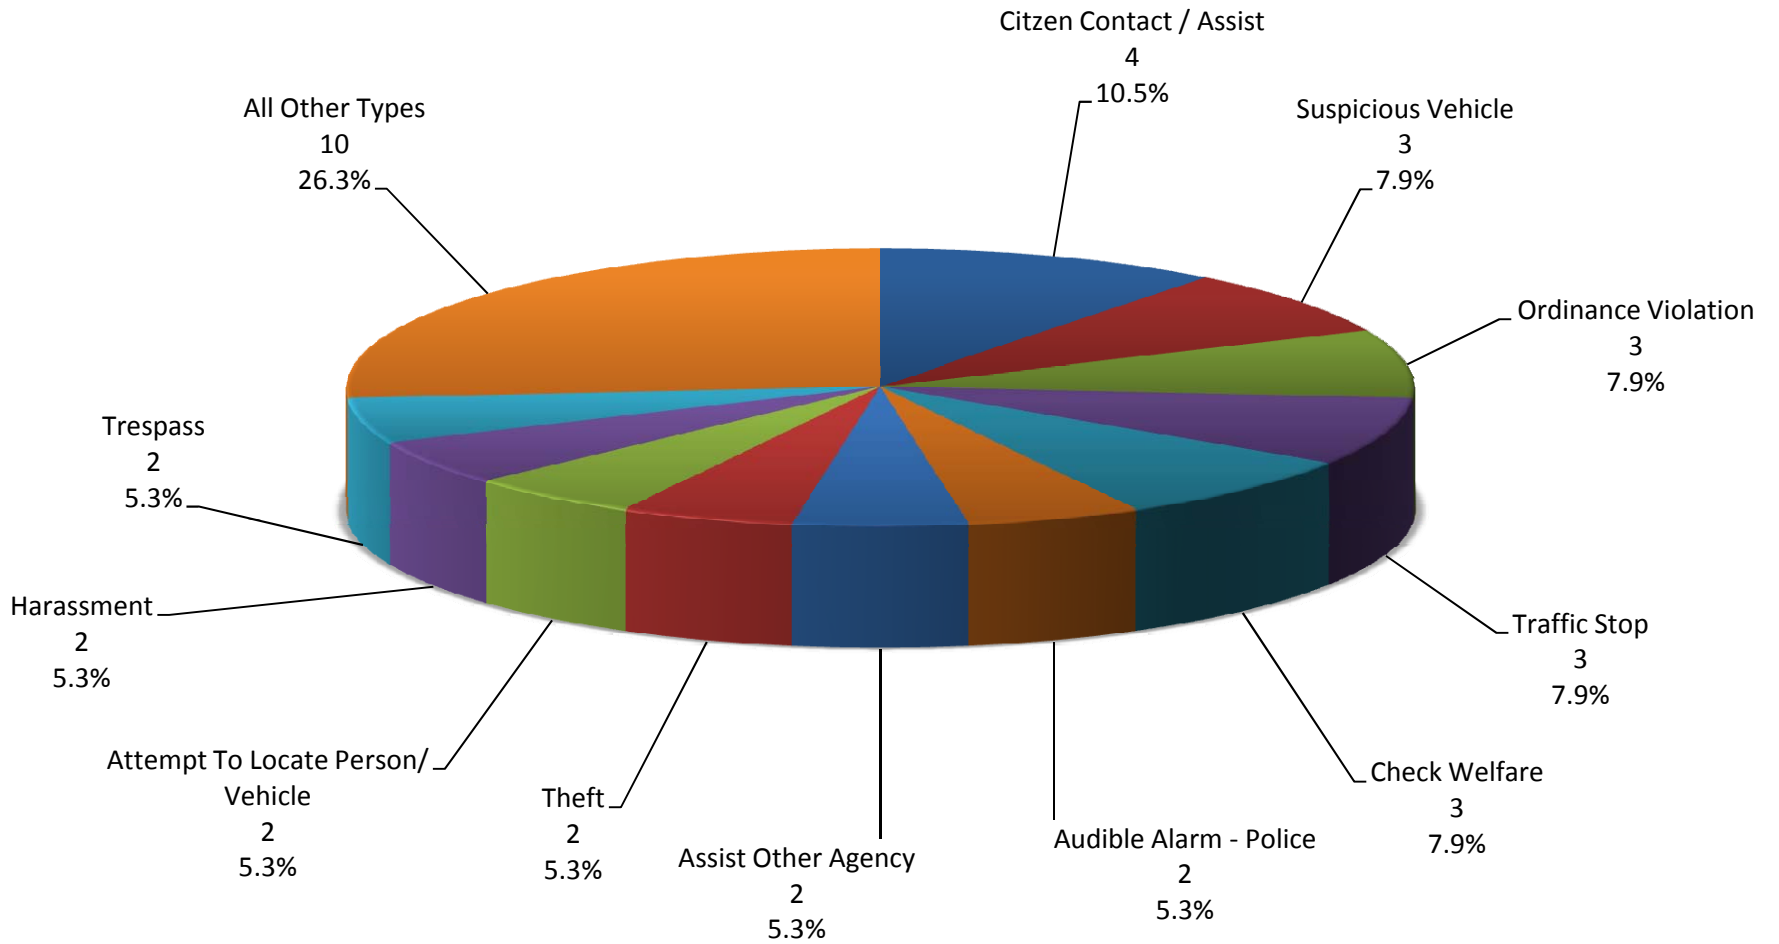

# Call Type by Primary Deputy September 2012

**Sublimity Calls for Service by Hours Range  
September 2012**

**Sublimity Calls for Service by Day of Week  
September 2012**