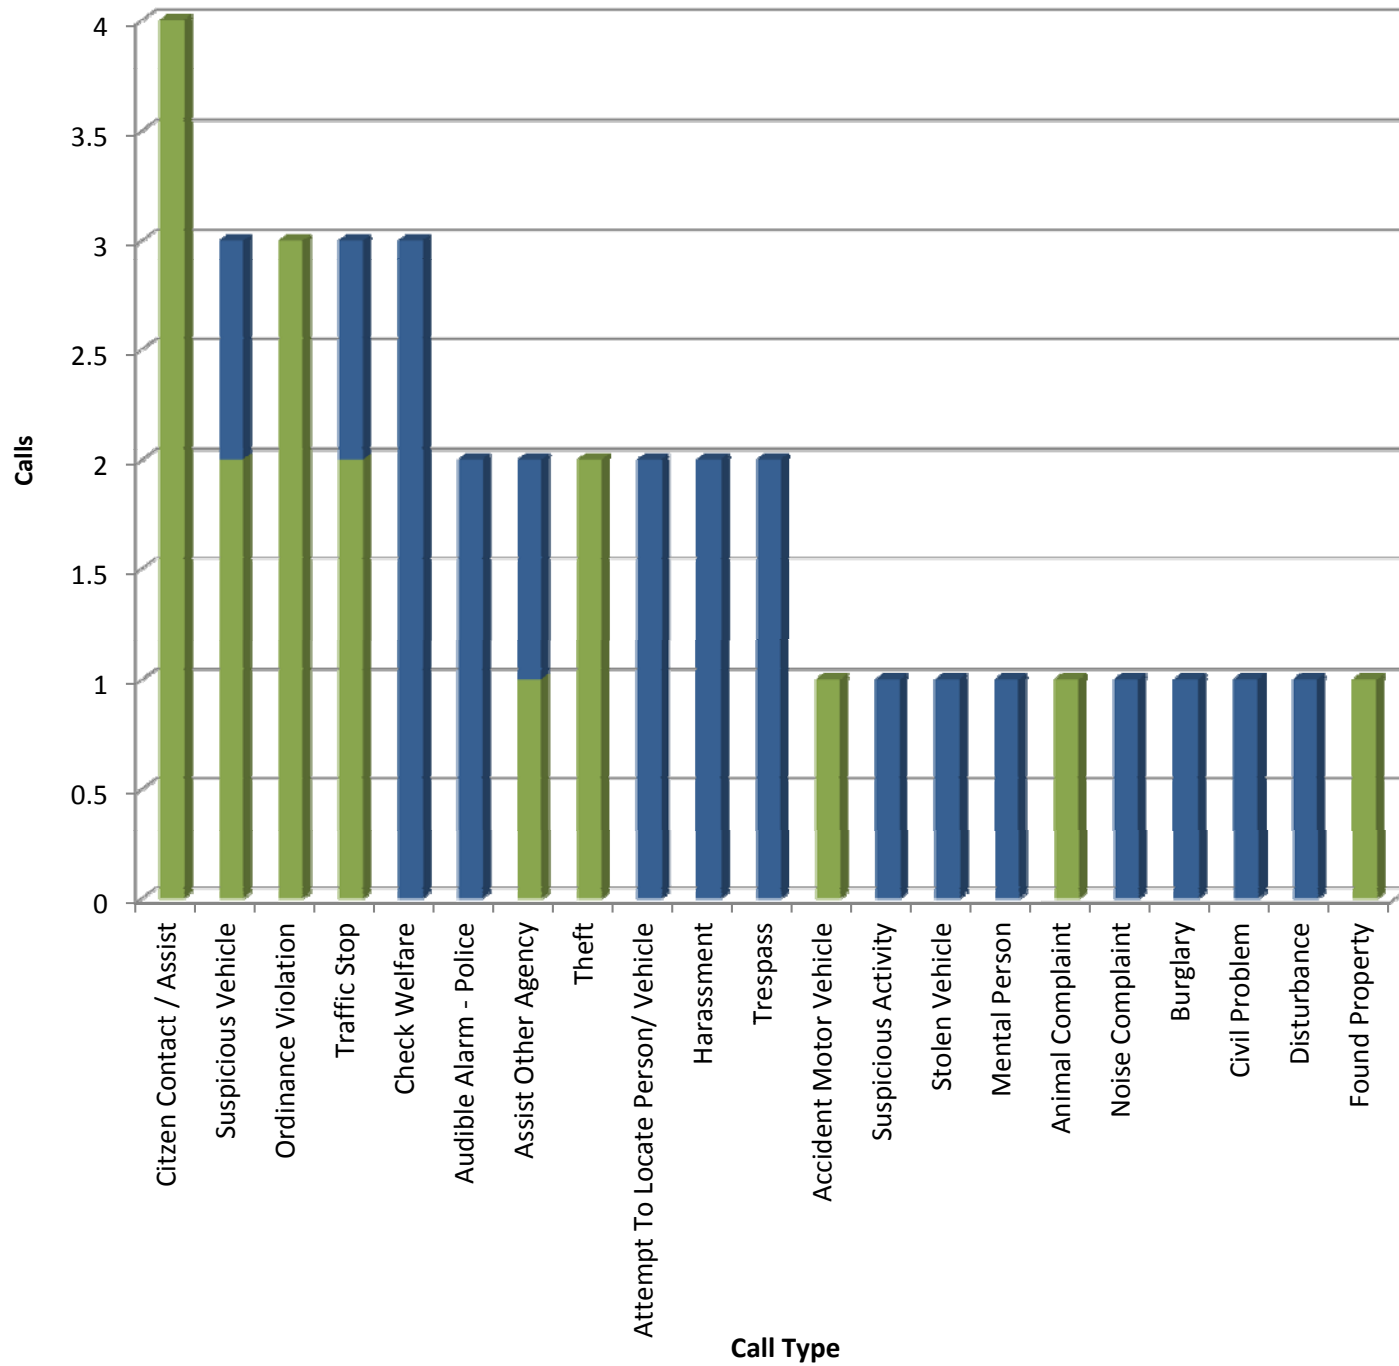

### Sublimity Top Calls for Service September 2012

# Call Type by Primary Deputy September 2012

**Sublimity Calls for Service by Hours Range  
September 2012**

**Sublimity Calls for Service by Day of Week  
September 2012**

### Sublimity Calls Average Call Length September 2012