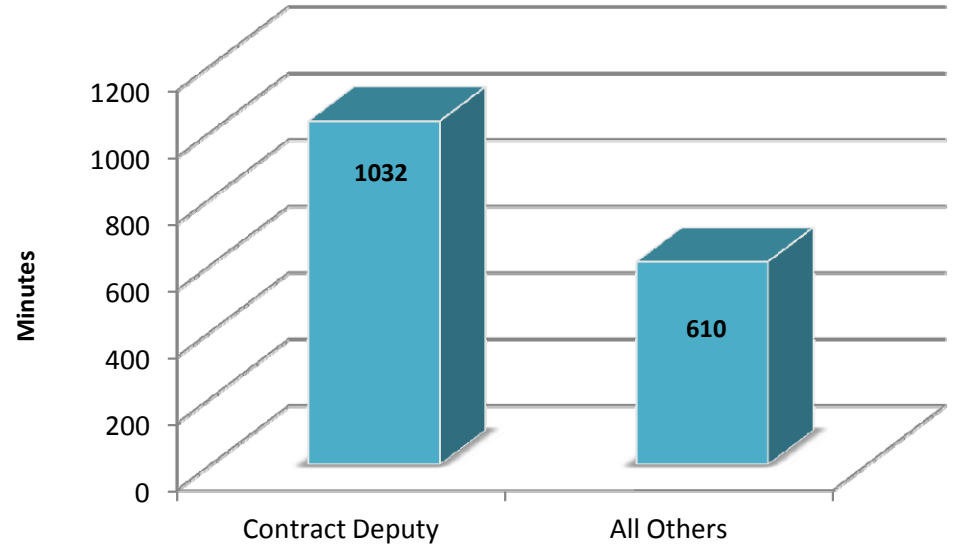

Sublimity Top Calls for Service October 2012

Call Type by Primary Deputy October 2012

**Sublimity Calls for Service by Hours Range
October 2012**

**Sublimity Calls for Service by Day of Week
October 2012**

Sublimity Calls Average Call Length October 2012

Sublimity Calls Total Call Length October 2012

Sublimity Calls Average Call Arrival Time October 2012

Sublimity Calls by Primary Deputy October 2012

Sublimity Calls for Service September 2012