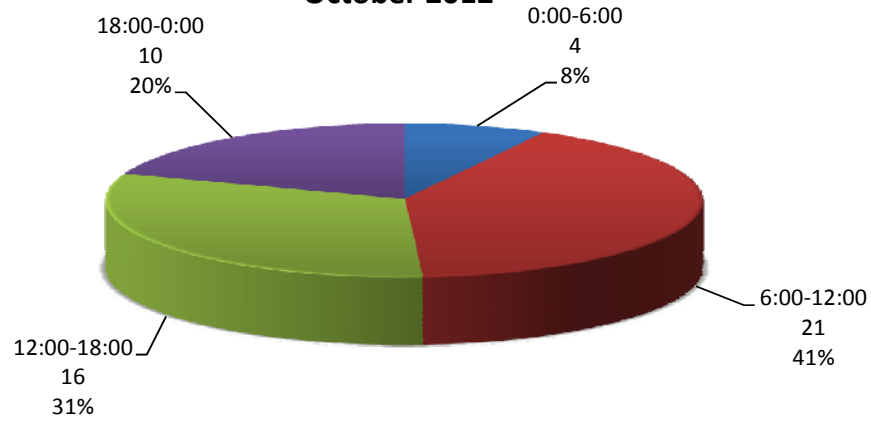

Sublimity Top Calls for Service October 2012

Call Type by Primary Deputy October 2012

**Sublimity Calls for Service by Hours Range
October 2012**

**Sublimity Calls for Service by Day of Week
October 2012**

Sublimity Calls Average Call Length October 2012

Sublimity Calls Total Call Length October 2012

Sublimity Calls Average Call Arrival Time October 2012

Sublimity Calls by Primary Deputy October 2012

Sublimity Calls for Service September 2012