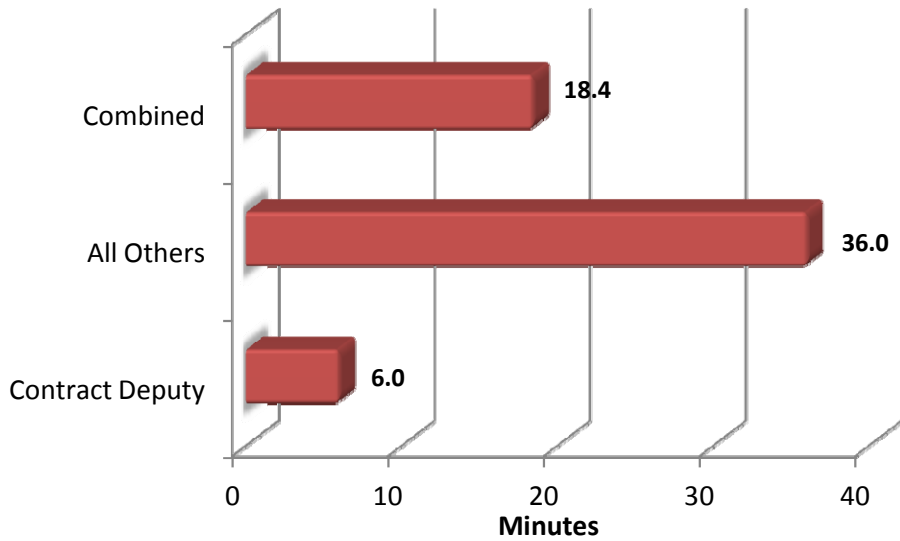

Sublimity Top Calls for Service October 2012

Call Type by Primary Deputy October 2012

**Sublimity Calls for Service by Hours Range
October 2012**

**Sublimity Calls for Service by Day of Week
October 2012**

Sublimity Calls Average Call Length October 2012

Sublimity Calls Total Call Length October 2012

Sublimity Calls Average Call Arrival Time October 2012

Sublimity Calls by Primary Deputy October 2012

Sublimity Calls for Service September 2012