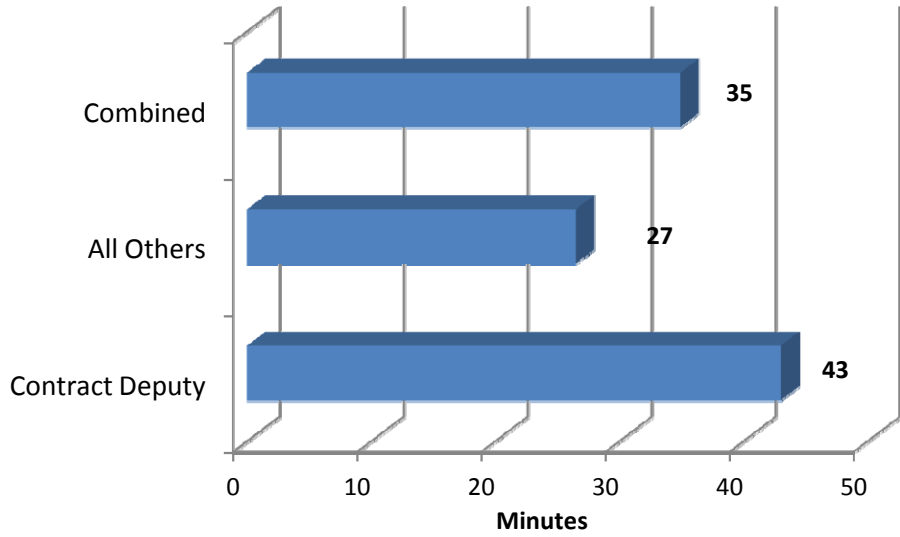

Sublimity Top Calls for Service October 2012

Call Type by Primary Deputy October 2012

**Sublimity Calls for Service by Hours Range
October 2012**

**Sublimity Calls for Service by Day of Week
October 2012**

Sublimity Calls Average Call Length October 2012

Sublimity Calls Total Call Length October 2012

Sublimity Calls Average Call Arrival Time October 2012

Sublimity Calls by Primary Deputy October 2012

Sublimity Calls for Service September 2012