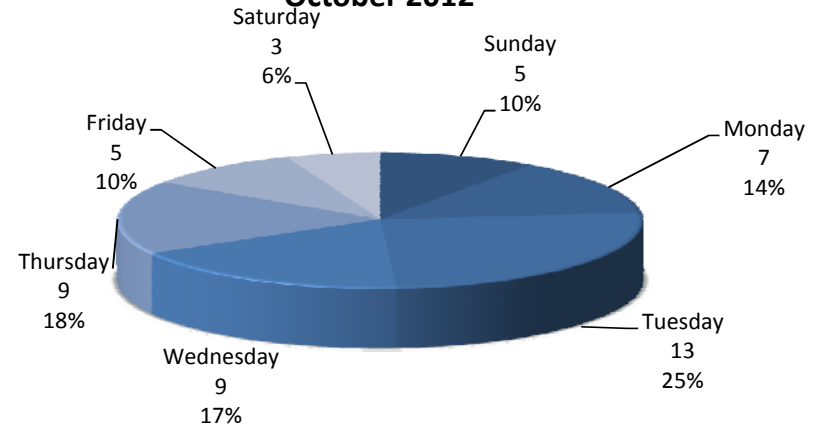

Sublimity Top Calls for Service October 2012

Call Type by Primary Deputy October 2012

**Sublimity Calls for Service by Hours Range
October 2012**

**Sublimity Calls for Service by Day of Week
October 2012**

Sublimity Calls Average Call Length October 2012

Sublimity Calls Total Call Length October 2012

Sublimity Calls Average Call Arrival Time October 2012

Sublimity Calls by Primary Deputy October 2012

Sublimity Calls for Service September 2012