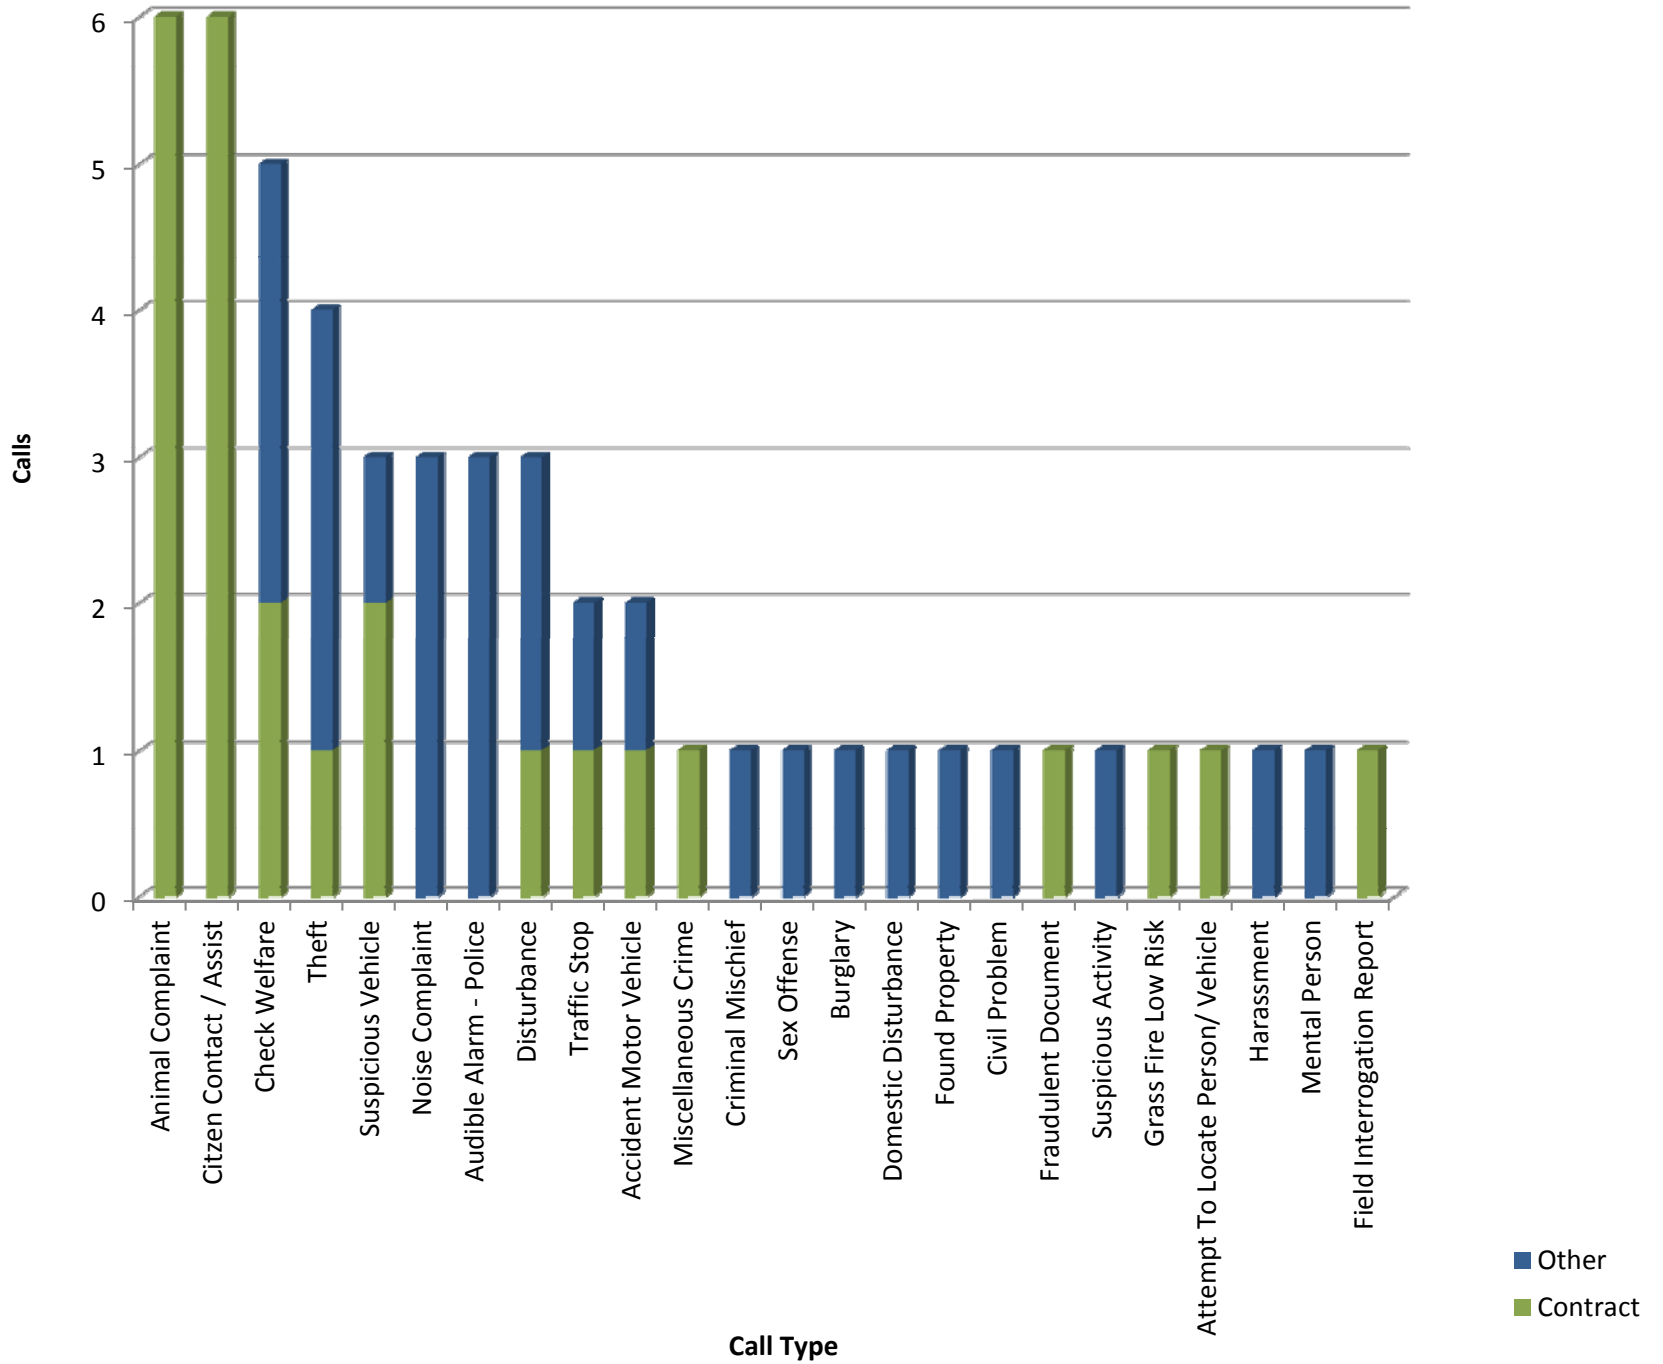

Sublimity Top Calls for Service October 2012

Call Type by Primary Deputy October 2012

**Sublimity Calls for Service by Hours Range
October 2012**

**Sublimity Calls for Service by Day of Week
October 2012**

Sublimity Calls Average Call Length October 2012

Sublimity Calls Total Call Length October 2012

Sublimity Calls Average Call Arrival Time October 2012

Sublimity Calls by Primary Deputy October 2012

Sublimity Calls for Service September 2012