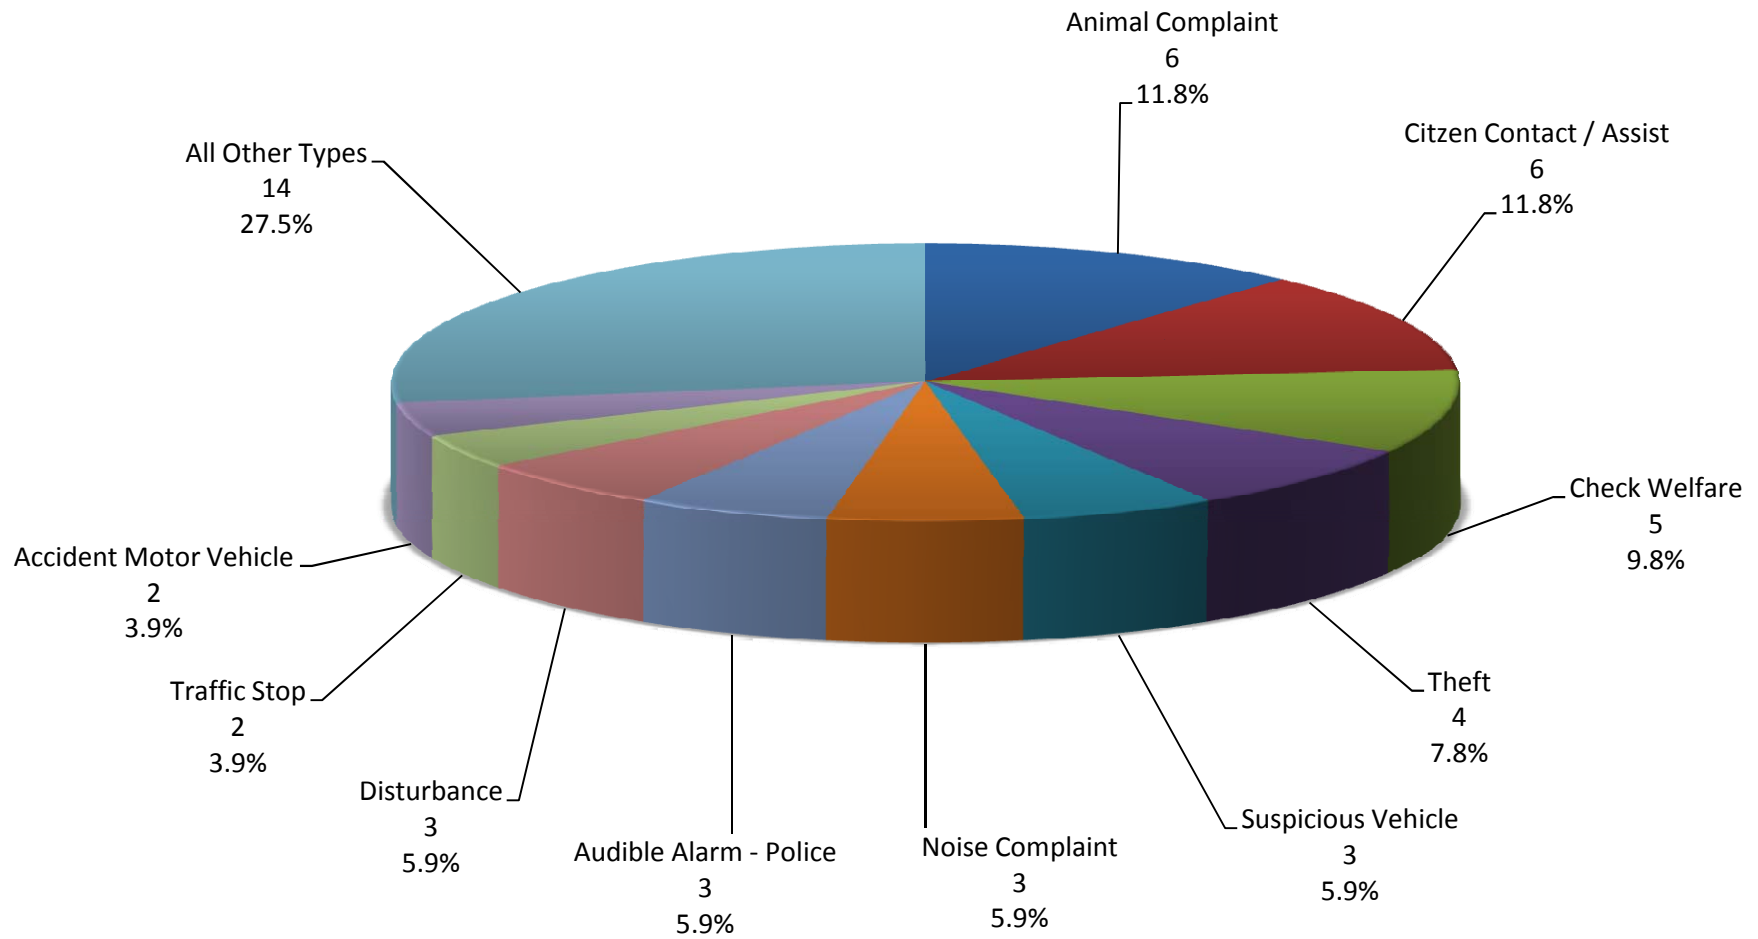

Sublimity Top Calls for Service October 2012

Call Type by Primary Deputy October 2012

**Sublimity Calls for Service by Hours Range
October 2012**

**Sublimity Calls for Service by Day of Week
October 2012**

Sublimity Calls Average Call Length October 2012

Sublimity Calls Total Call Length October 2012

Sublimity Calls Average Call Arrival Time October 2012

Sublimity Calls by Primary Deputy October 2012

Sublimity Calls for Service September 2012