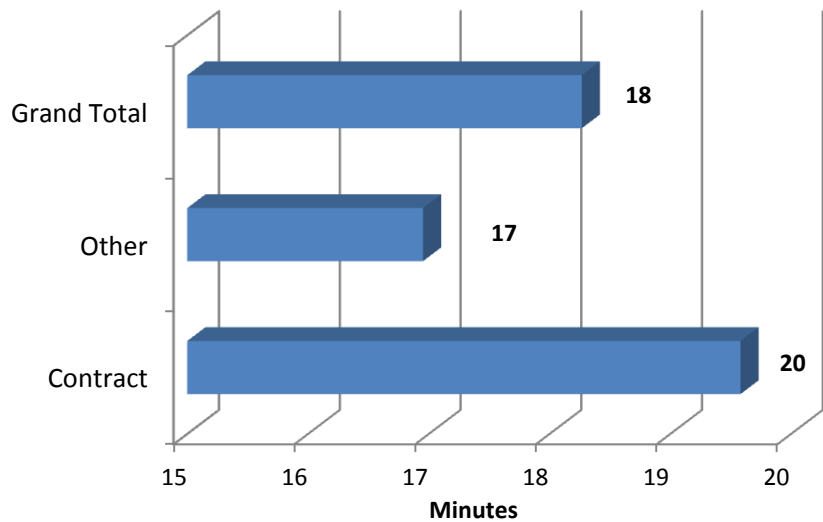

Aurora Top Calls for Service May 2013

Call Type by Primary Deputy May 2013

**Aurora Calls for Service by Hours Range
May 2013**

**Aurora Calls for Service by Day of Week
May 2013**

**Aurora Calls Average Call Length
May 2013**