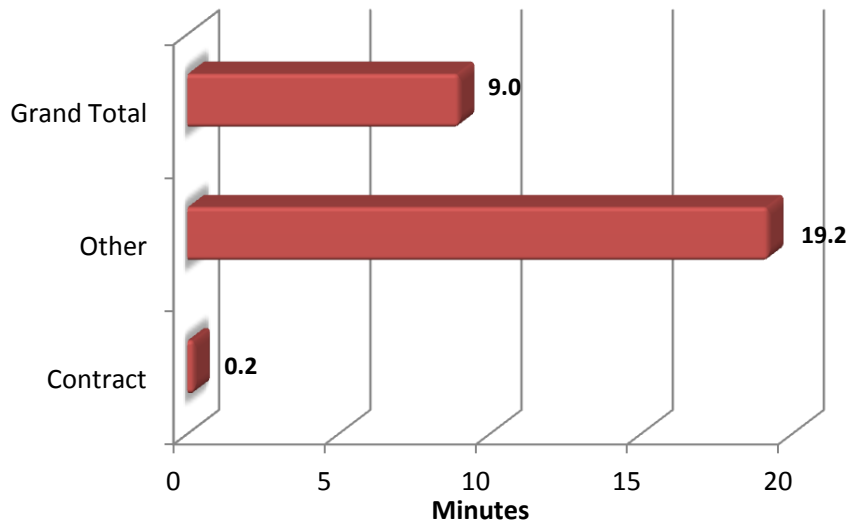

**Aurora Calls Average Call Arrival Time
May 2013**