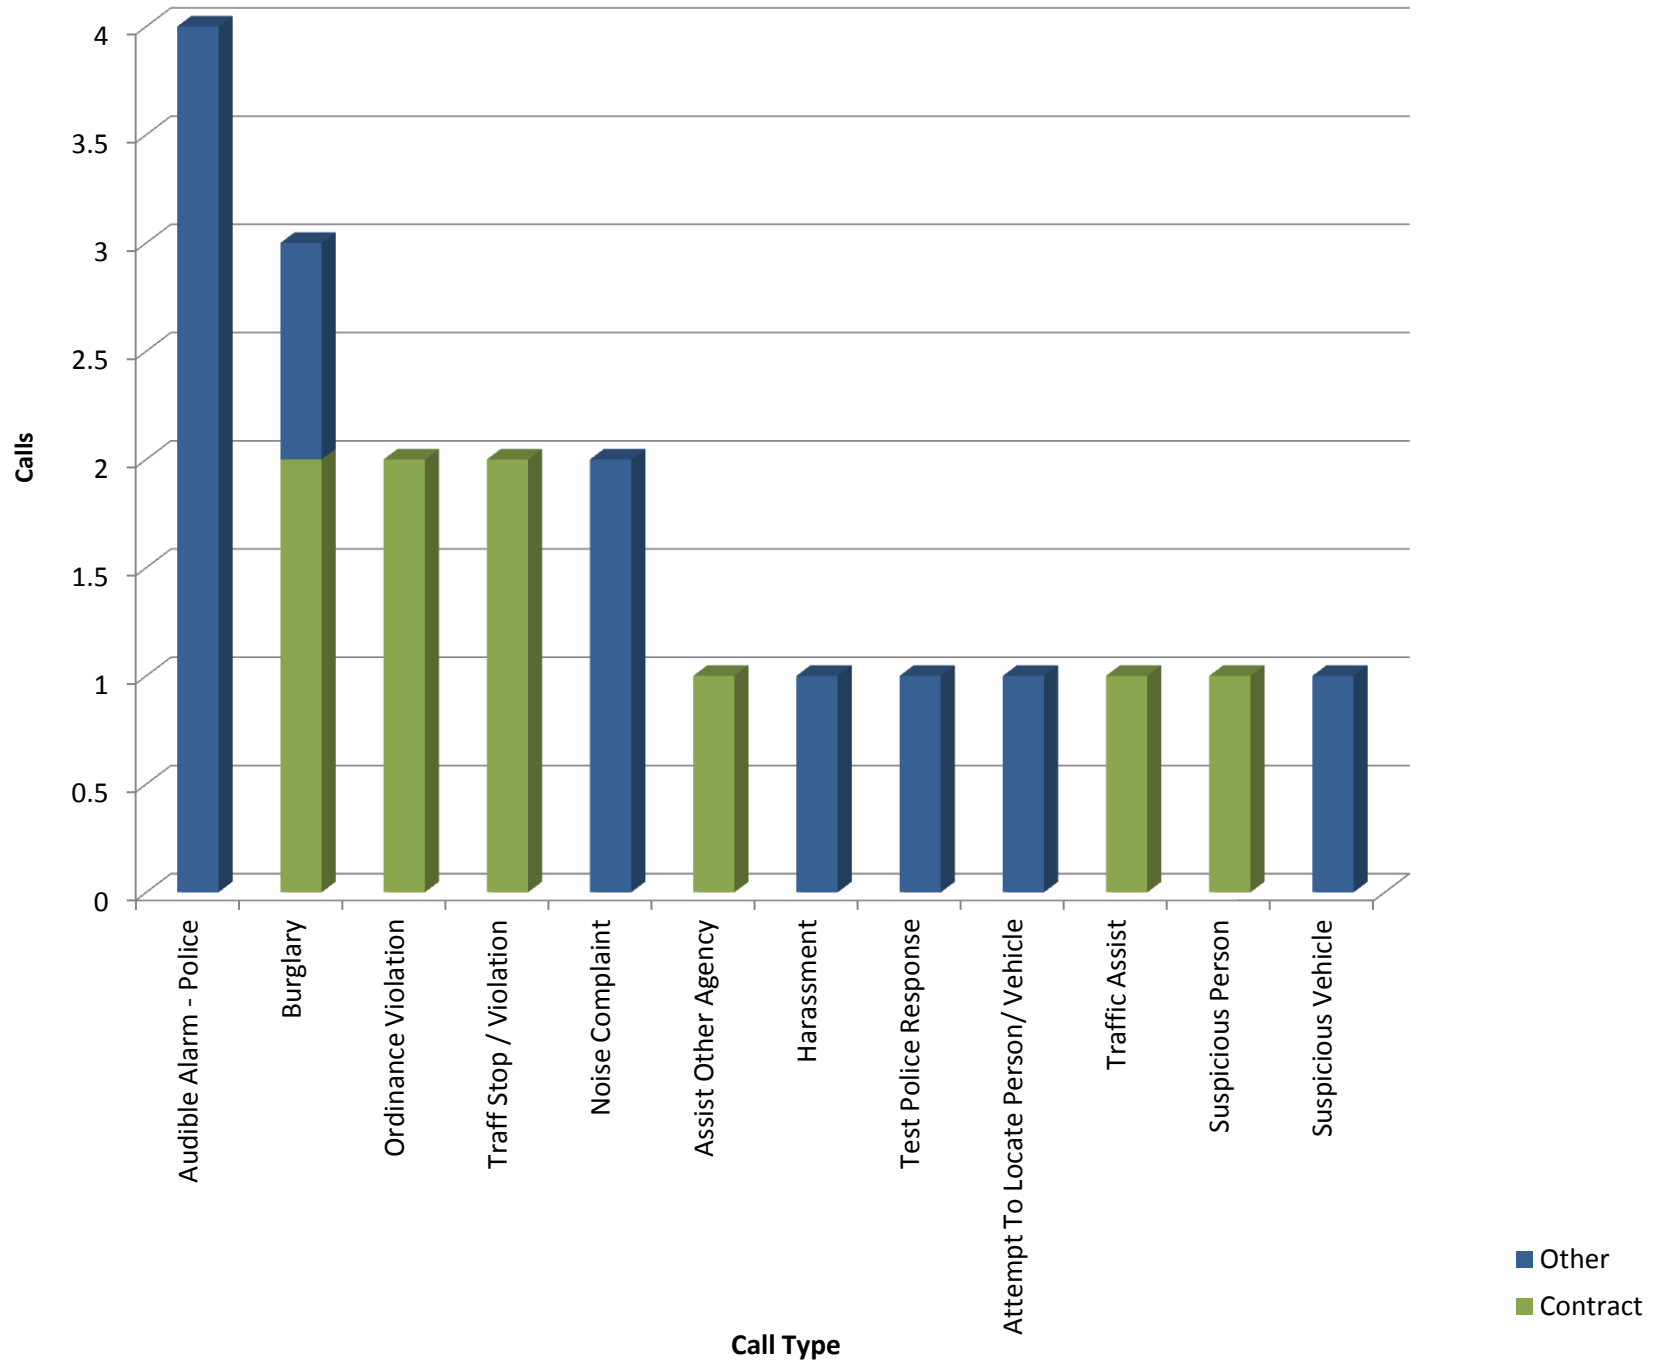

Aurora Top Calls for Service May 2013

Call Type by Primary Deputy May 2013

**Aurora Calls for Service by Hours Range
May 2013**

**Aurora Calls for Service by Day of Week
May 2013**

**Aurora Calls Average Call Length
May 2013**