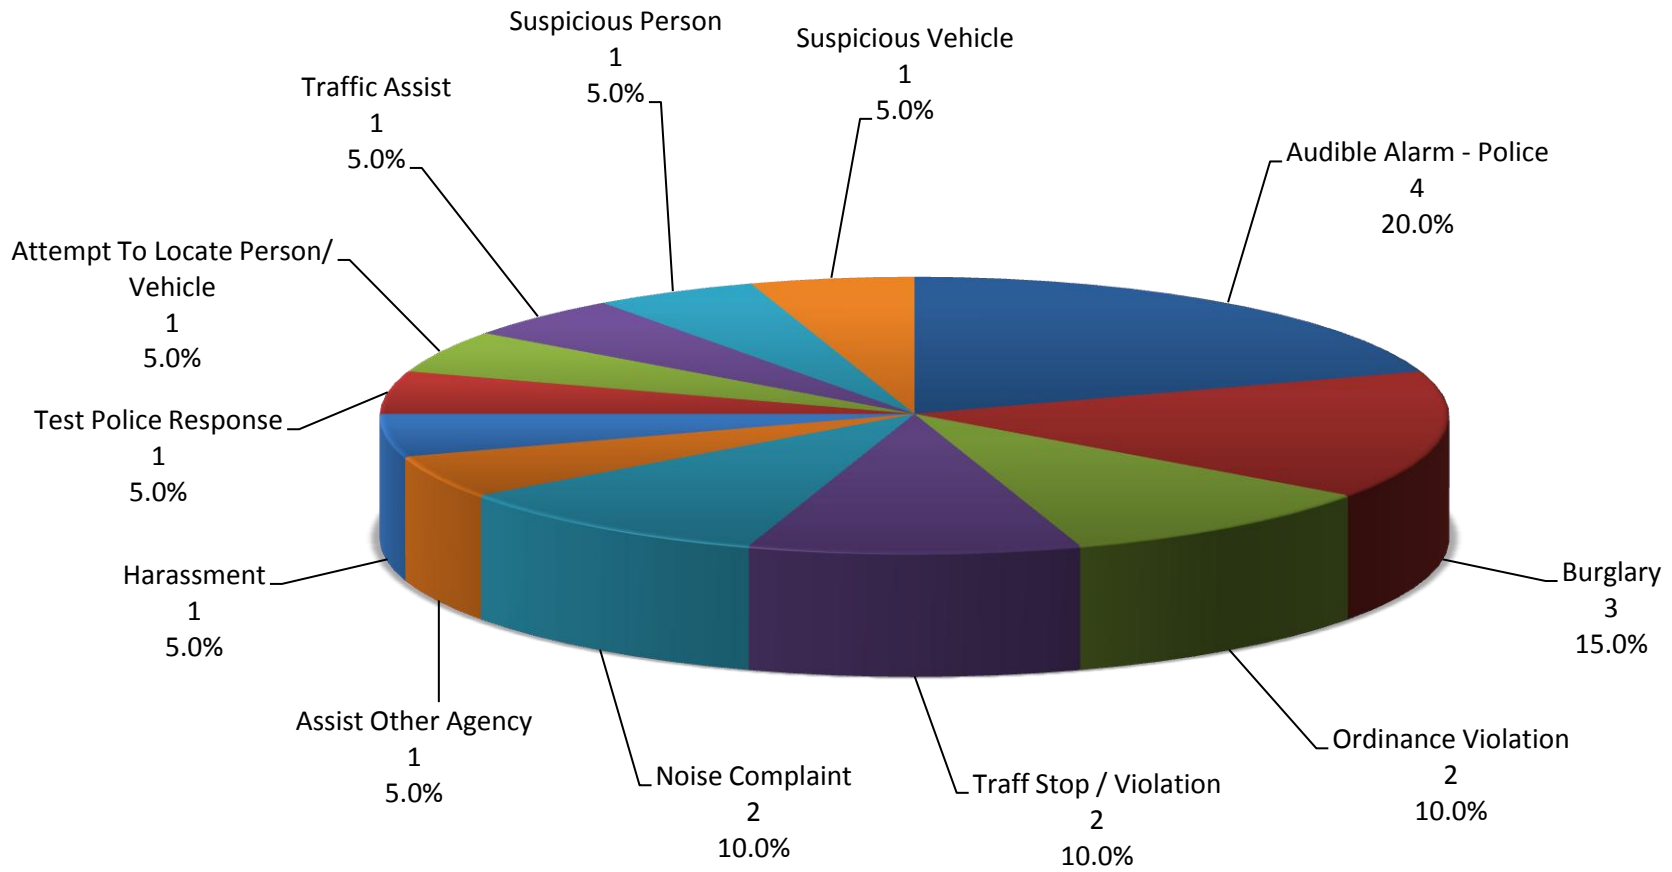

Aurora Top Calls for Service May 2013

Call Type by Primary Deputy May 2013

**Aurora Calls for Service by Hours Range
May 2013**

**Aurora Calls for Service by Day of Week
May 2013**

**Aurora Calls Average Call Length
May 2013**