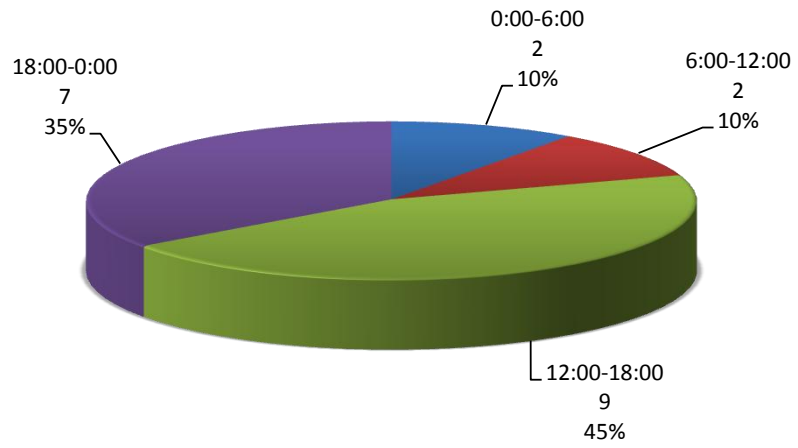

Aurora Top Calls for Service May 2013

Call Type by Primary Deputy May 2013

**Aurora Calls for Service by Hours Range
May 2013**

**Aurora Calls for Service by Day of Week
May 2013**

**Aurora Calls Average Call Length
May 2013**