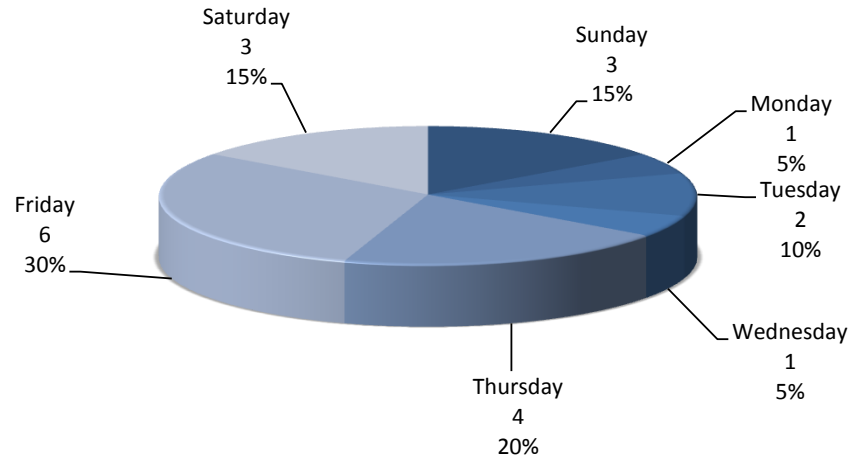

Aurora Top Calls for Service May 2013

Call Type by Primary Deputy May 2013

**Aurora Calls for Service by Hours Range
May 2013**

**Aurora Calls for Service by Day of Week
May 2013**

**Aurora Calls Average Call Length
May 2013**