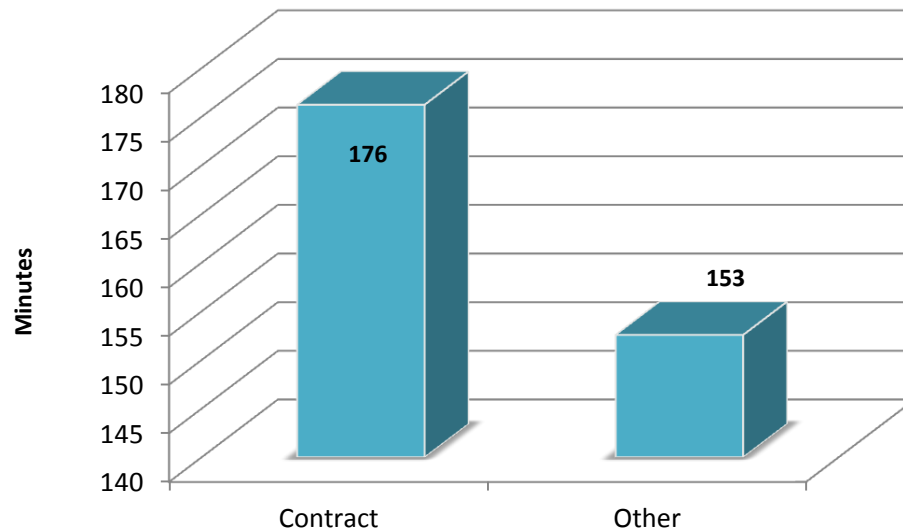

**Aurora Calls Total Call Length
May 2013**