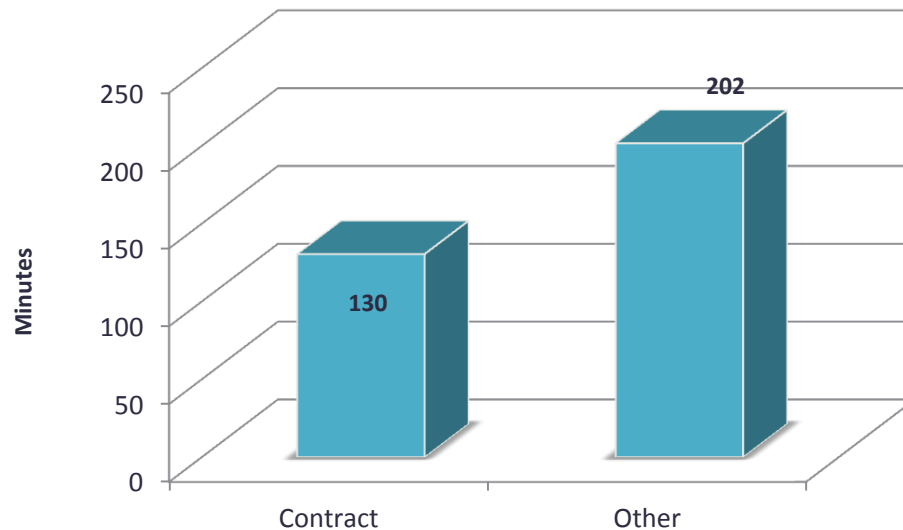

Aurora Top Calls for Service November 2013

Call Type by Primary Deputy November 2013

■ Other
■ Contract

Call Type

**Aurora Calls for Service by Hours Range
November 2013**

**Aurora Calls for Service by Day of Week
November 2013**

Aurora Calls Average Call Length November 2013

Aurora Calls Total Call Length November 2013

Aurora Calls Average Call Arrival Time November 2013

Aurora Calls by Primary Deputy November 2013

Aurora Calls for Service November 2013