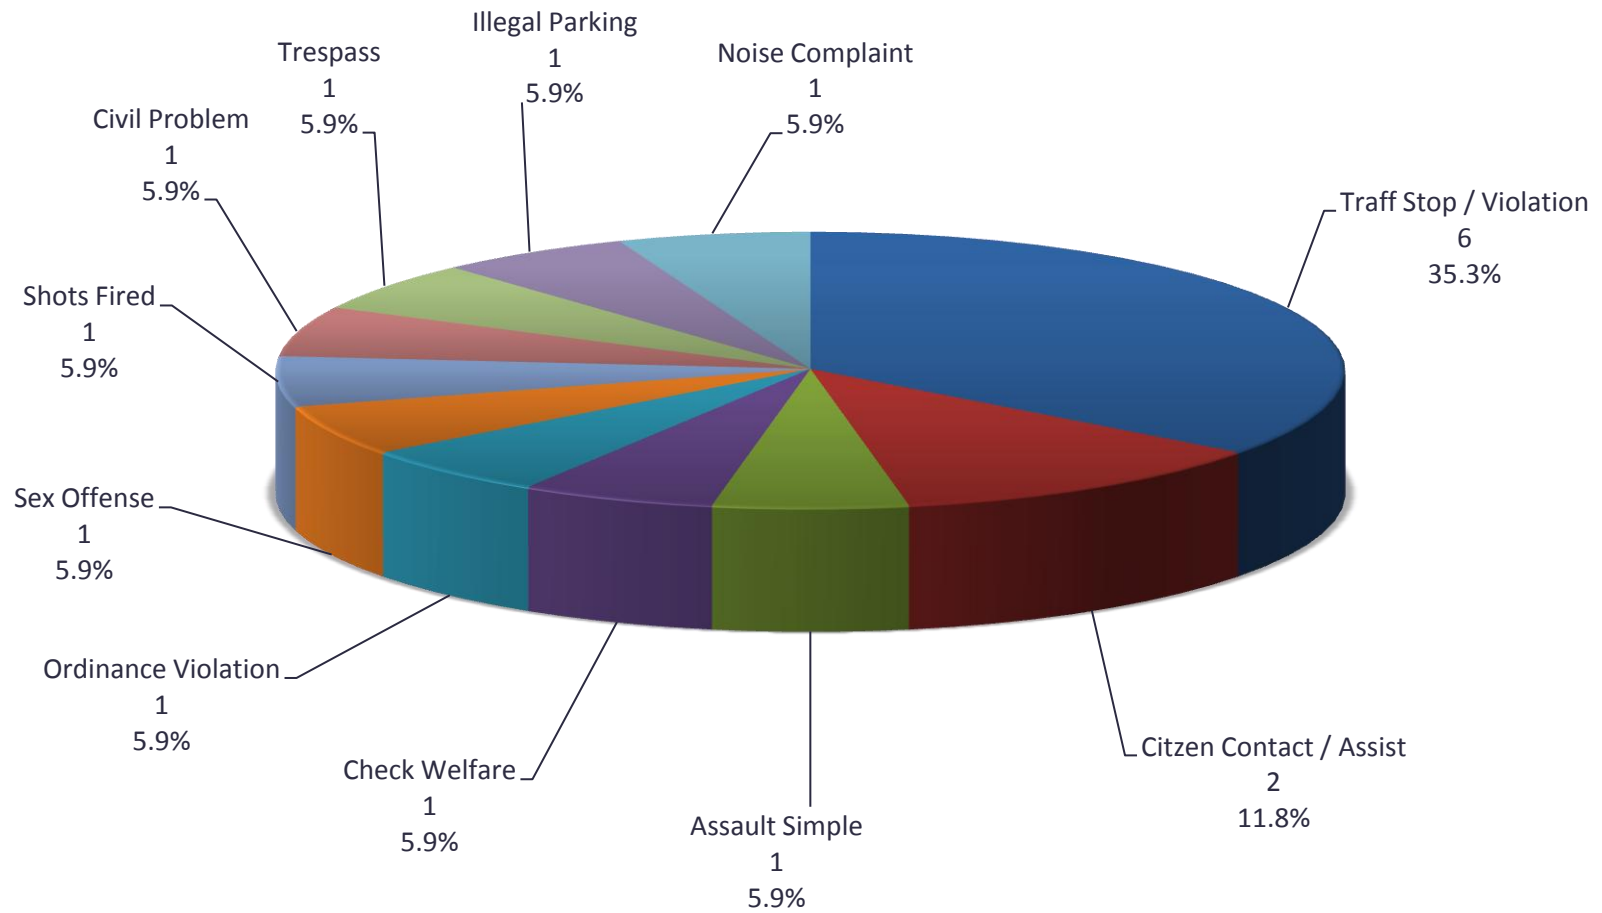

Aurora Top Calls for Service November 2013

Call Type by Primary Deputy November 2013

■ Other
■ Contract

Call Type

**Aurora Calls for Service by Hours Range
November 2013**

**Aurora Calls for Service by Day of Week
November 2013**

Aurora Calls Average Call Length November 2013

Aurora Calls Total Call Length November 2013

Aurora Calls Average Call Arrival Time November 2013

Aurora Calls by Primary Deputy November 2013

Aurora Calls for Service November 2013