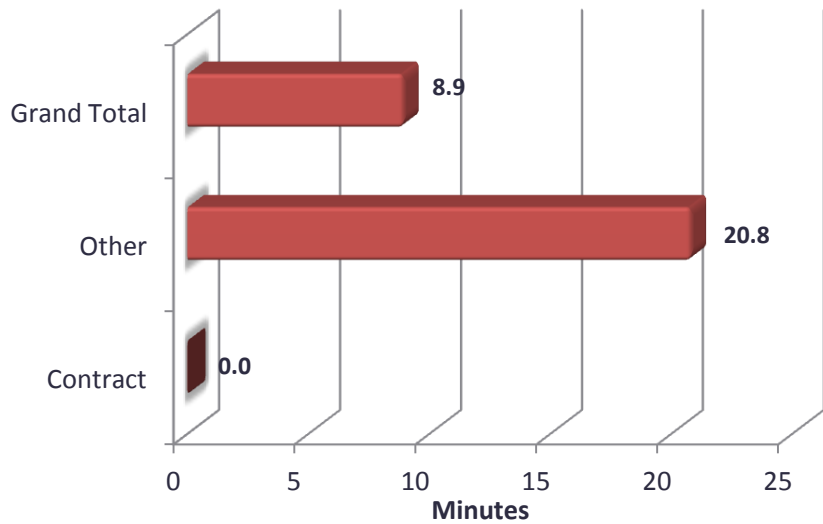

Aurora Top Calls for Service November 2013

Call Type by Primary Deputy November 2013

■ Other
■ Contract

Call Type

**Aurora Calls for Service by Hours Range
November 2013**

**Aurora Calls for Service by Day of Week
November 2013**

Aurora Calls Average Call Length November 2013

Aurora Calls Total Call Length November 2013

Aurora Calls Average Call Arrival Time November 2013

Aurora Calls by Primary Deputy November 2013

Aurora Calls for Service November 2013