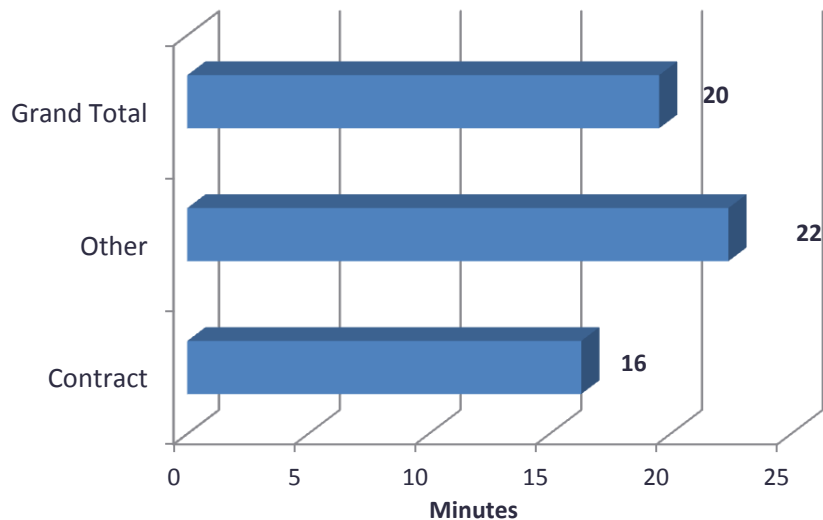

Aurora Top Calls for Service November 2013

Call Type by Primary Deputy November 2013

■ Other
■ Contract

Call Type

**Aurora Calls for Service by Hours Range
November 2013**

**Aurora Calls for Service by Day of Week
November 2013**

Aurora Calls Average Call Length November 2013

Aurora Calls Total Call Length November 2013

Aurora Calls Average Call Arrival Time November 2013

Aurora Calls by Primary Deputy November 2013

Aurora Calls for Service November 2013