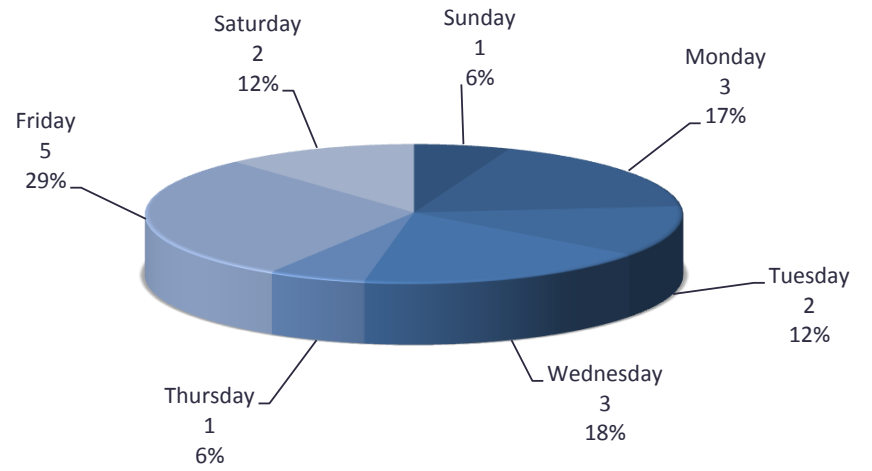

Aurora Top Calls for Service November 2013

Call Type by Primary Deputy November 2013

■ Other
■ Contract

Call Type

**Aurora Calls for Service by Hours Range
November 2013**

**Aurora Calls for Service by Day of Week
November 2013**

Aurora Calls Average Call Length November 2013

Aurora Calls Total Call Length November 2013

Aurora Calls Average Call Arrival Time November 2013

Aurora Calls by Primary Deputy November 2013

Aurora Calls for Service November 2013