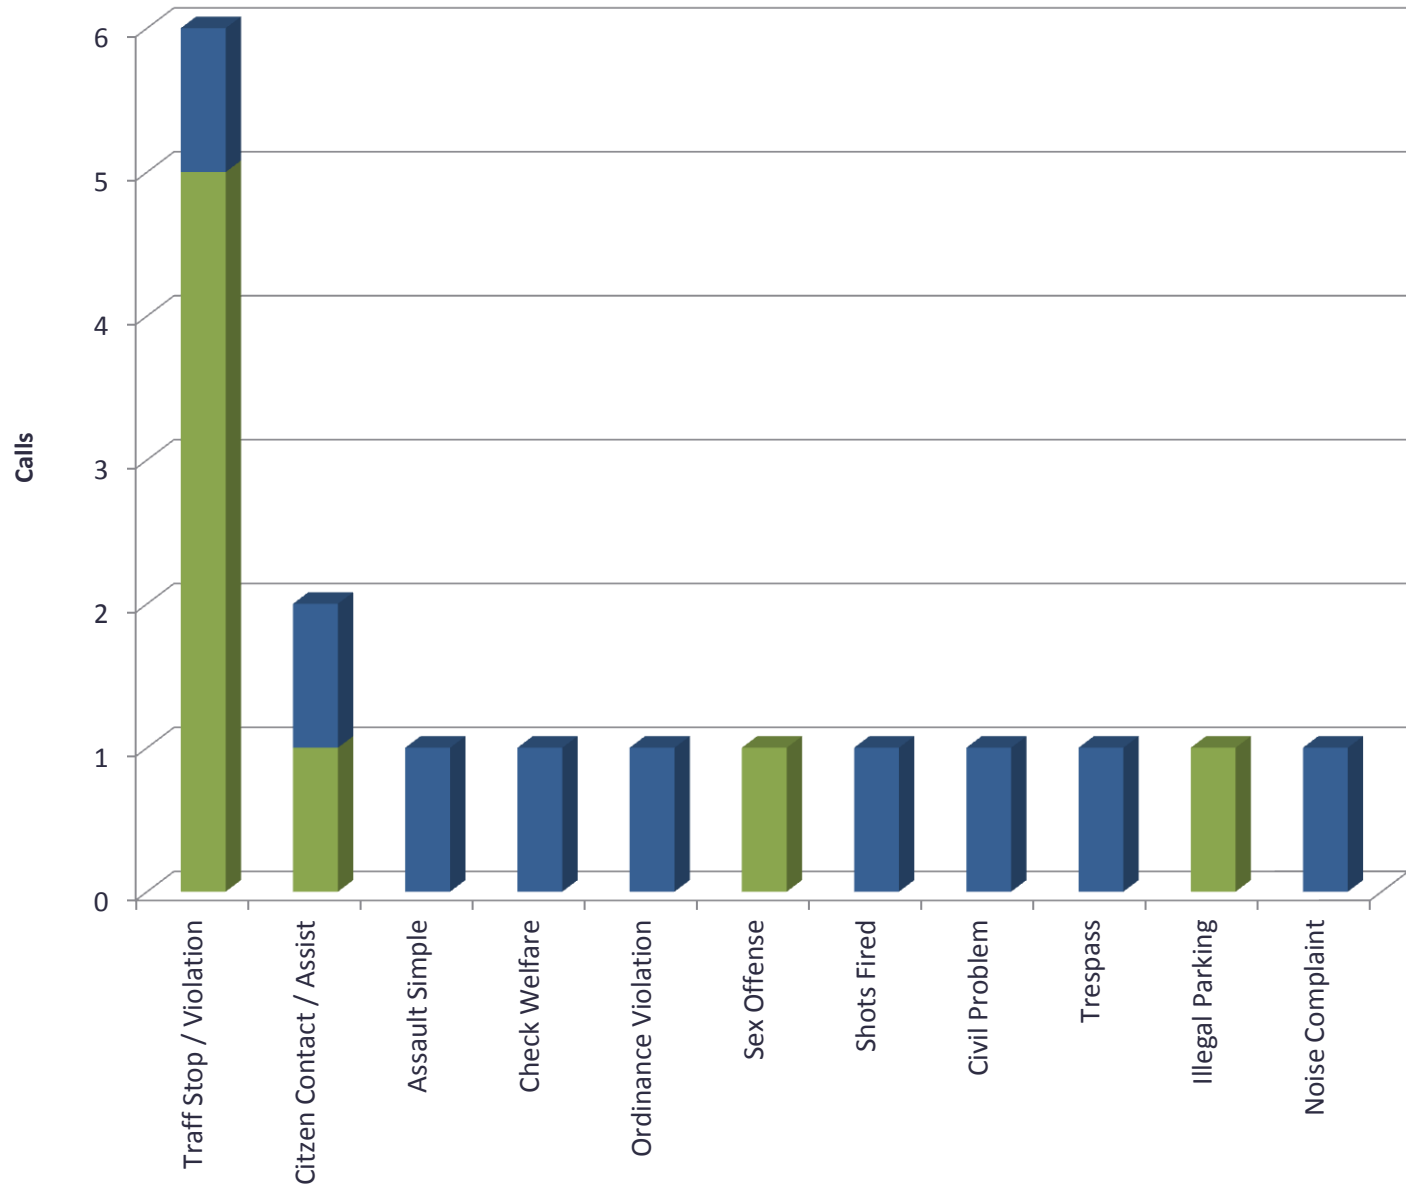

Aurora Top Calls for Service November 2013

Call Type by Primary Deputy November 2013

■ Other
■ Contract

Call Type

**Aurora Calls for Service by Hours Range
November 2013**

**Aurora Calls for Service by Day of Week
November 2013**

Aurora Calls Average Call Length November 2013

Aurora Calls Total Call Length November 2013

Aurora Calls Average Call Arrival Time November 2013

Aurora Calls by Primary Deputy November 2013

Aurora Calls for Service November 2013