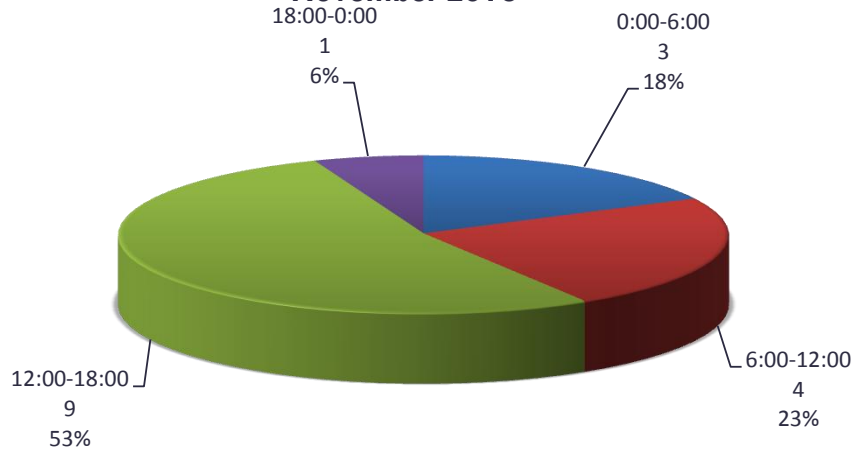

Aurora Top Calls for Service November 2013

Call Type by Primary Deputy November 2013

■ Other
■ Contract

Call Type

**Aurora Calls for Service by Hours Range
November 2013**

**Aurora Calls for Service by Day of Week
November 2013**

Aurora Calls Average Call Length November 2013

Aurora Calls Total Call Length November 2013

Aurora Calls Average Call Arrival Time November 2013

Aurora Calls by Primary Deputy November 2013

Aurora Calls for Service November 2013