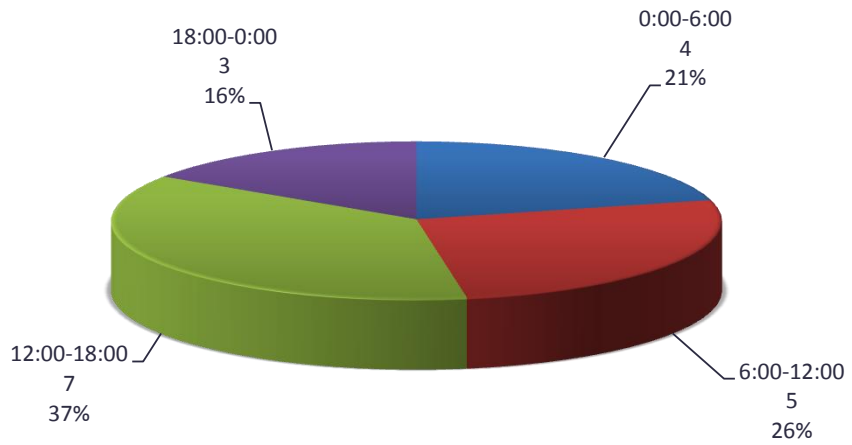

Aurora Top Calls for Service February 2014

Call Type by Primary Deputy February 2014

**Aurora Calls for Service by Hours Range
February 2014**

**Aurora Calls for Service by Day of Week
February 2014**

Aurora Calls Average Call Length February 2014