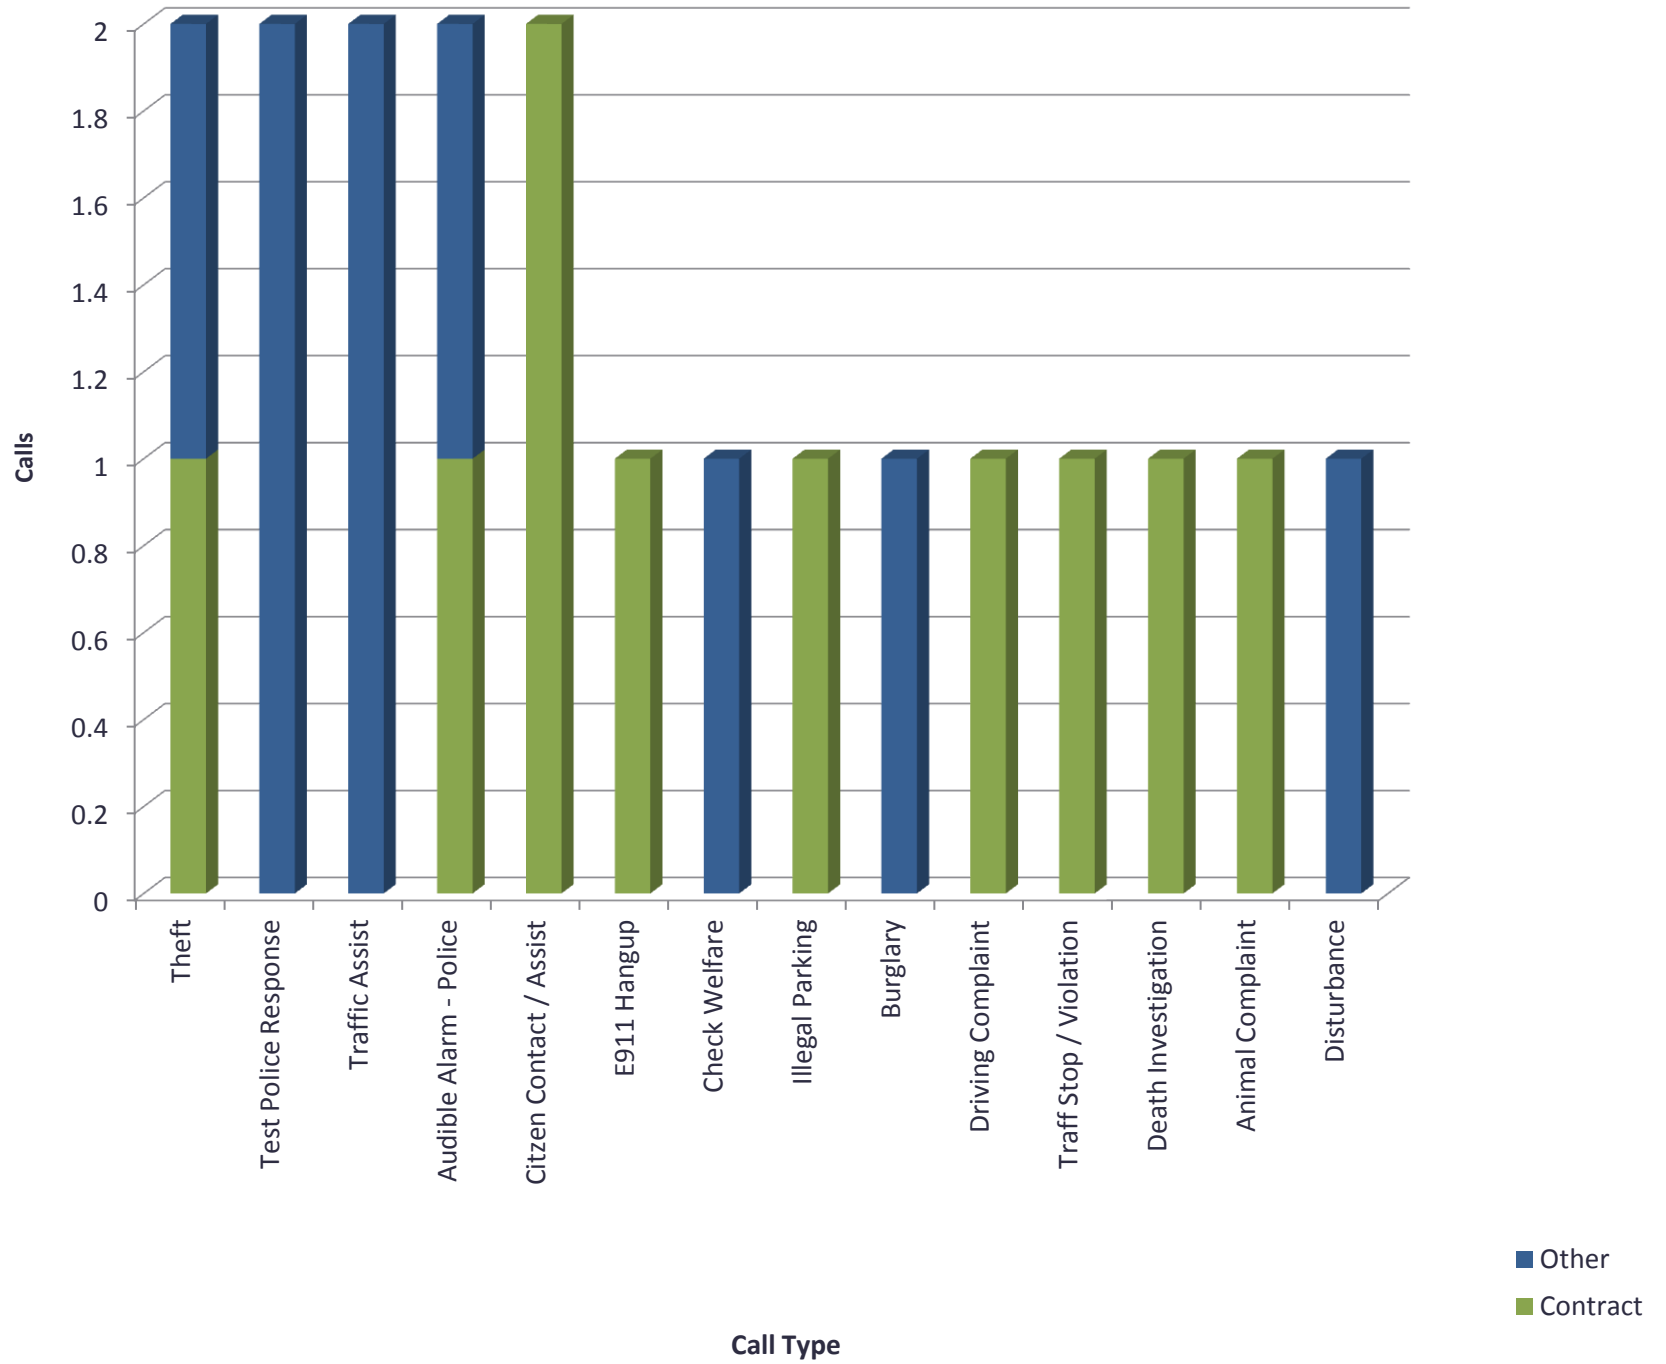

Aurora Top Calls for Service February 2014

Call Type by Primary Deputy February 2014

**Aurora Calls for Service by Hours Range
February 2014**

**Aurora Calls for Service by Day of Week
February 2014**

Aurora Calls Average Call Length February 2014