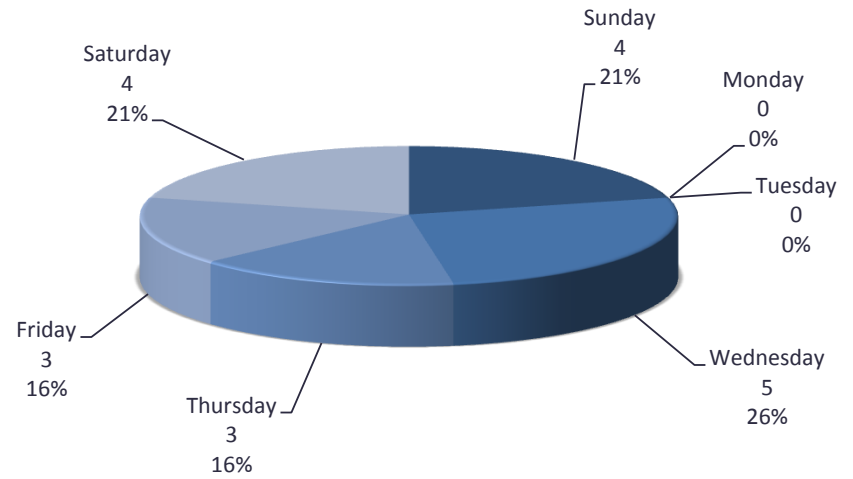

Aurora Top Calls for Service February 2014

Call Type by Primary Deputy February 2014

**Aurora Calls for Service by Hours Range
February 2014**

**Aurora Calls for Service by Day of Week
February 2014**

Aurora Calls Average Call Length February 2014