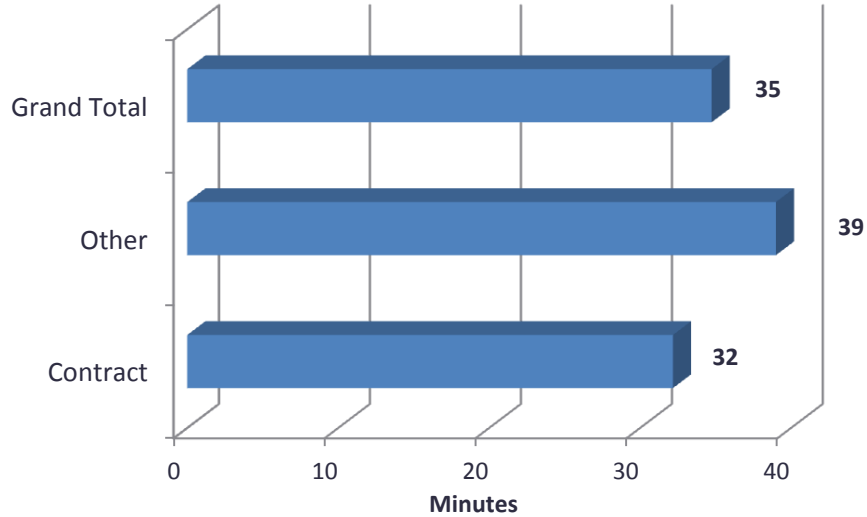

Aurora Top Calls for Service February 2014

Call Type by Primary Deputy February 2014

**Aurora Calls for Service by Hours Range
February 2014**

**Aurora Calls for Service by Day of Week
February 2014**

Aurora Calls Average Call Length February 2014