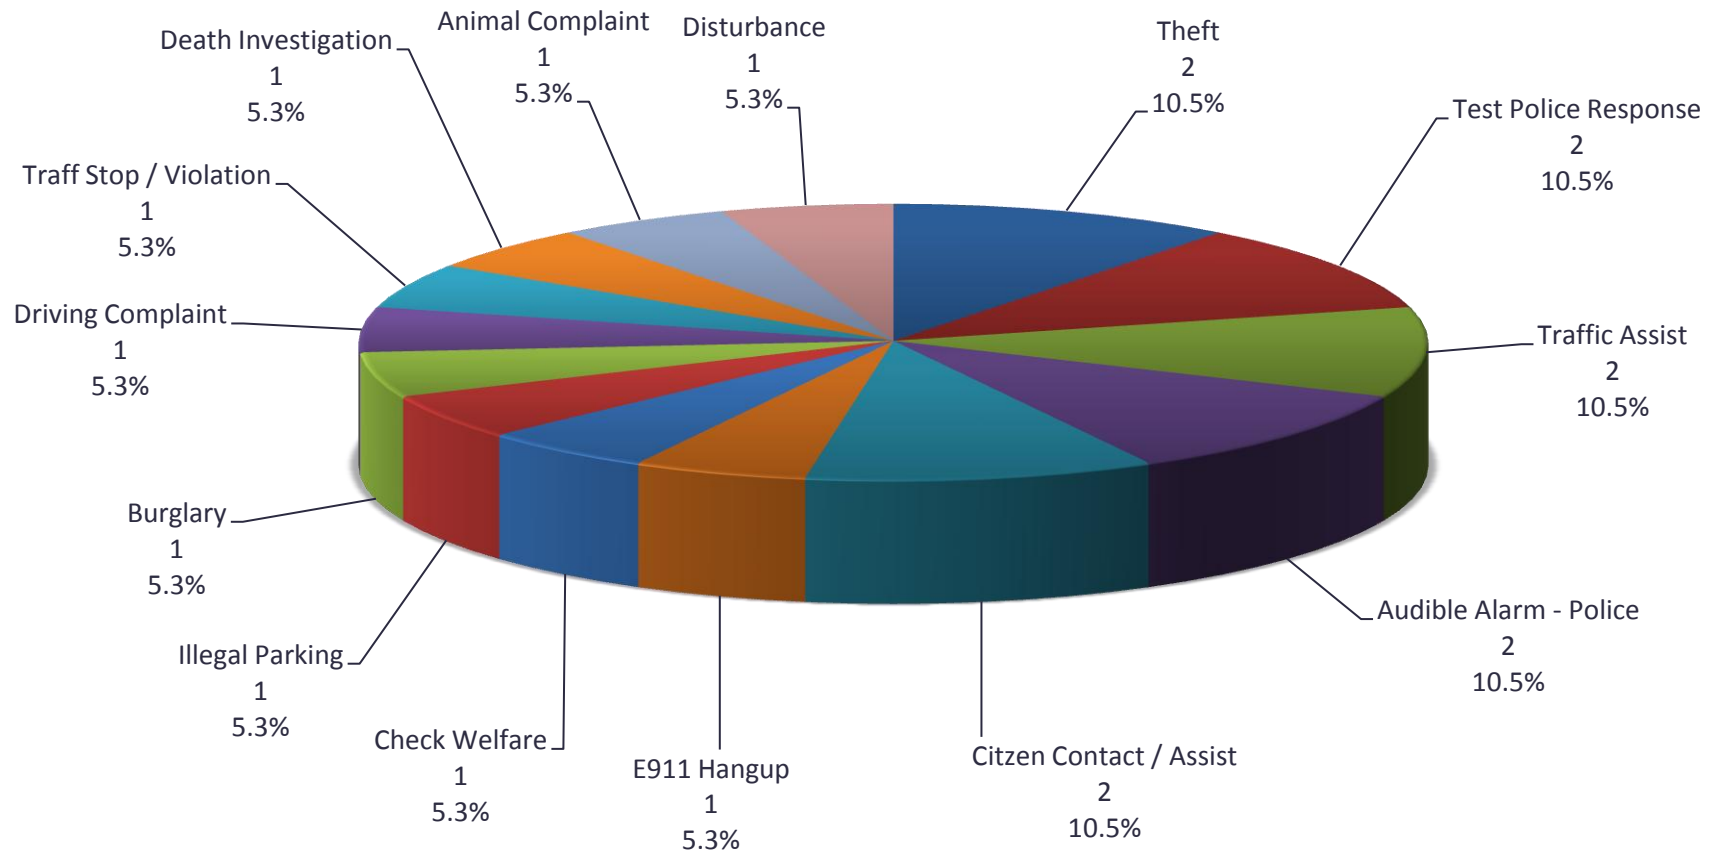

Aurora Top Calls for Service February 2014

Call Type by Primary Deputy February 2014

**Aurora Calls for Service by Hours Range
February 2014**

**Aurora Calls for Service by Day of Week
February 2014**

Aurora Calls Average Call Length February 2014