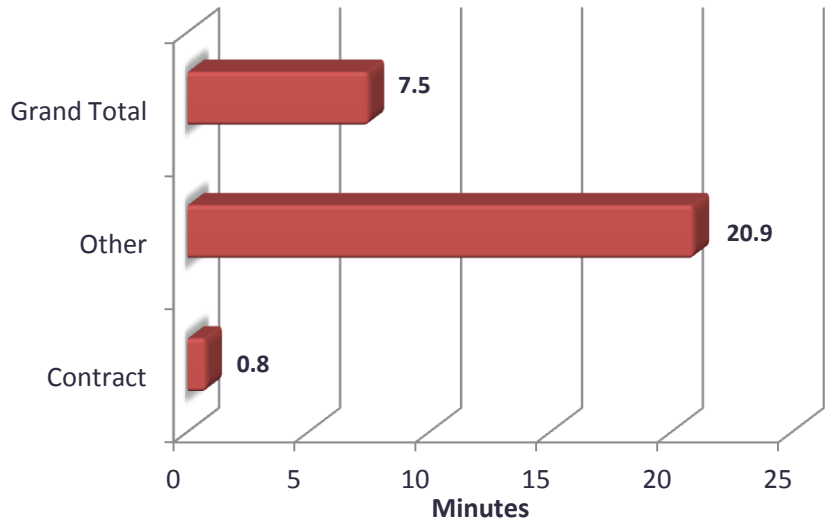

Aurora Calls Average Call Arrival Time February 2014