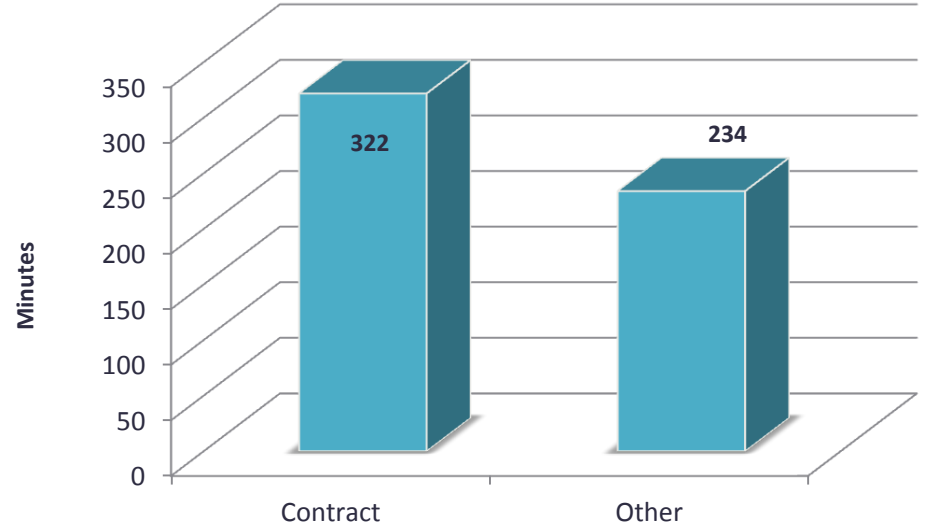

Aurora Calls Total Call Length February 2014