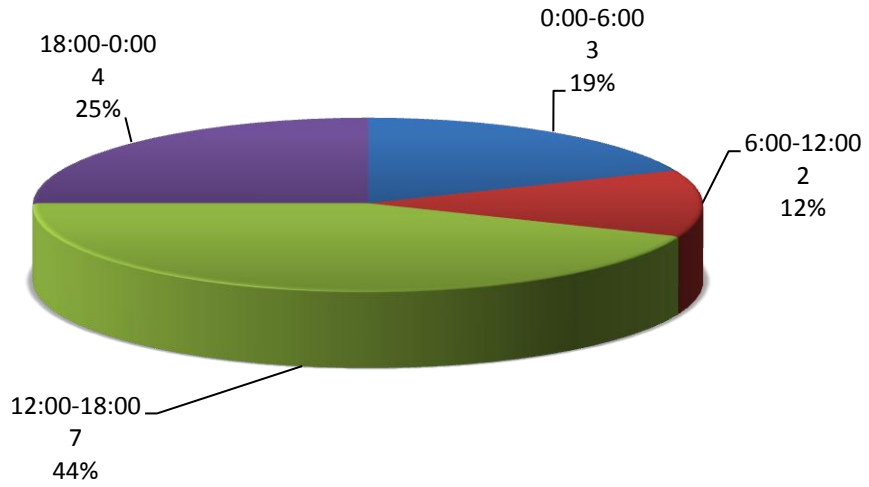

Aurora Top Calls for Service January 2015

Call Type by Primary Deputy January 2015

Aurora Calls for Service by Hours Range January 2015

Aurora Calls for Service by Day of Week January 2015

Aurora Calls Average Call Length January 2015