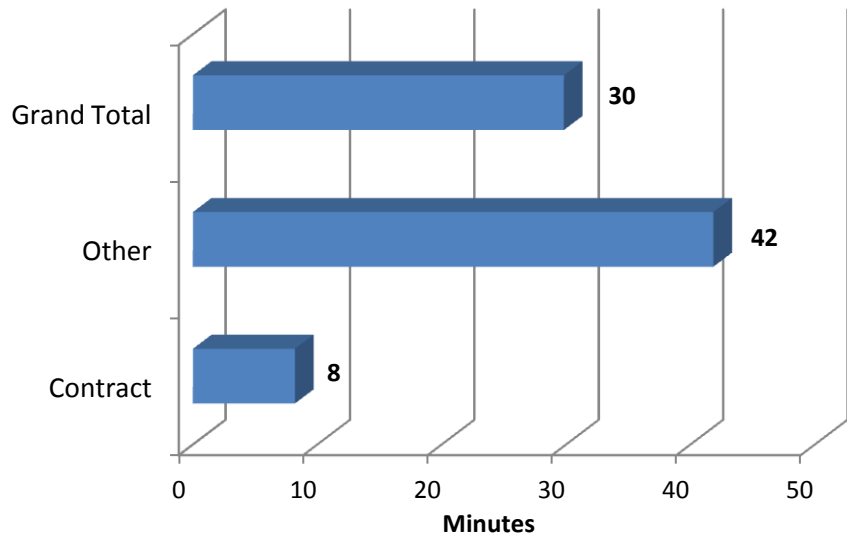

Aurora Top Calls for Service January 2015

Call Type by Primary Deputy January 2015

Aurora Calls for Service by Hours Range January 2015

Aurora Calls for Service by Day of Week January 2015

Aurora Calls Average Call Length January 2015