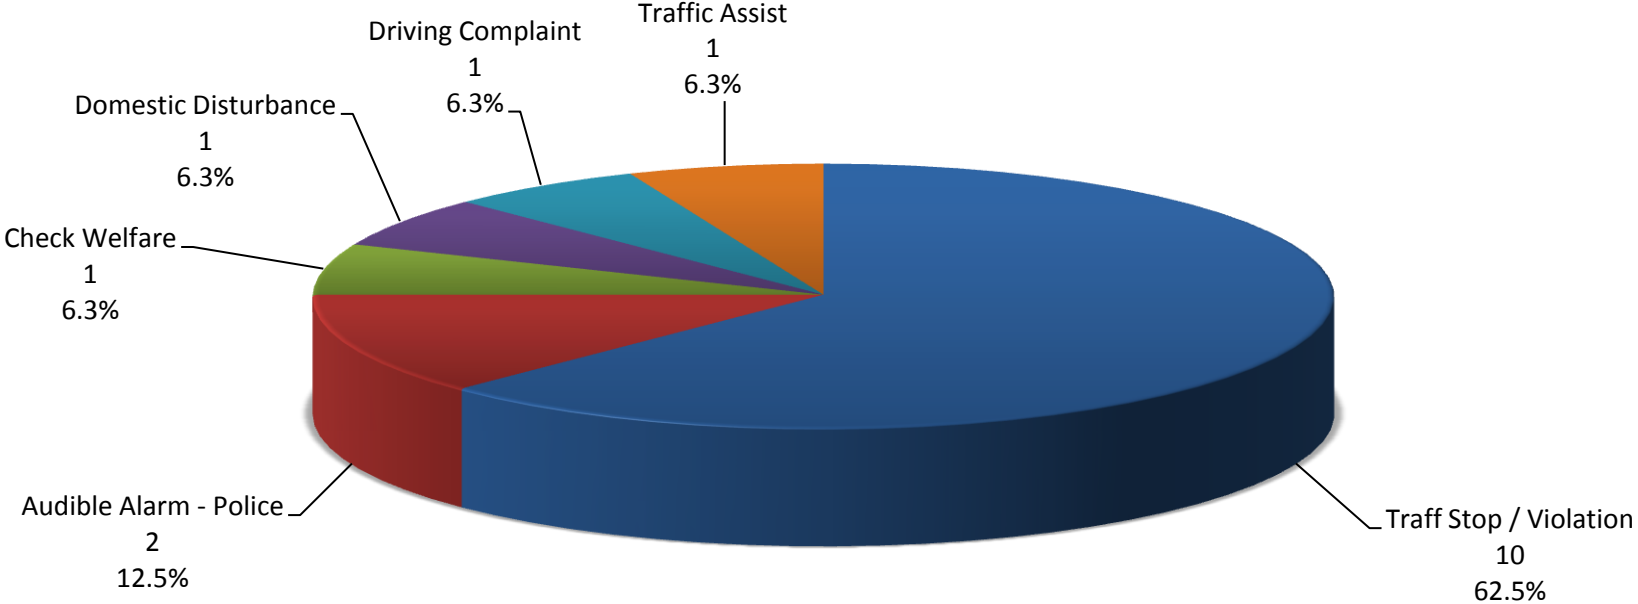

Aurora Top Calls for Service January 2015

Call Type by Primary Deputy January 2015

Aurora Calls for Service by Hours Range January 2015

Aurora Calls for Service by Day of Week January 2015

Aurora Calls Average Call Length January 2015