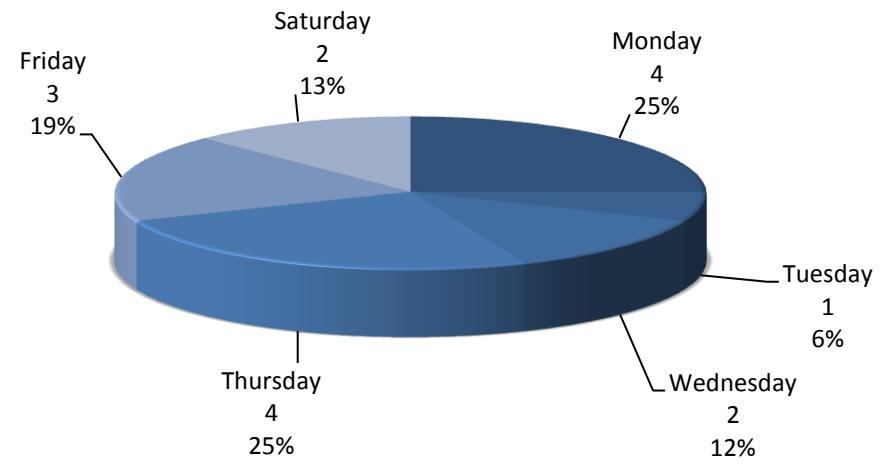

Aurora Top Calls for Service January 2015

Call Type by Primary Deputy January 2015

Aurora Calls for Service by Hours Range January 2015

Aurora Calls for Service by Day of Week January 2015

Aurora Calls Average Call Length January 2015