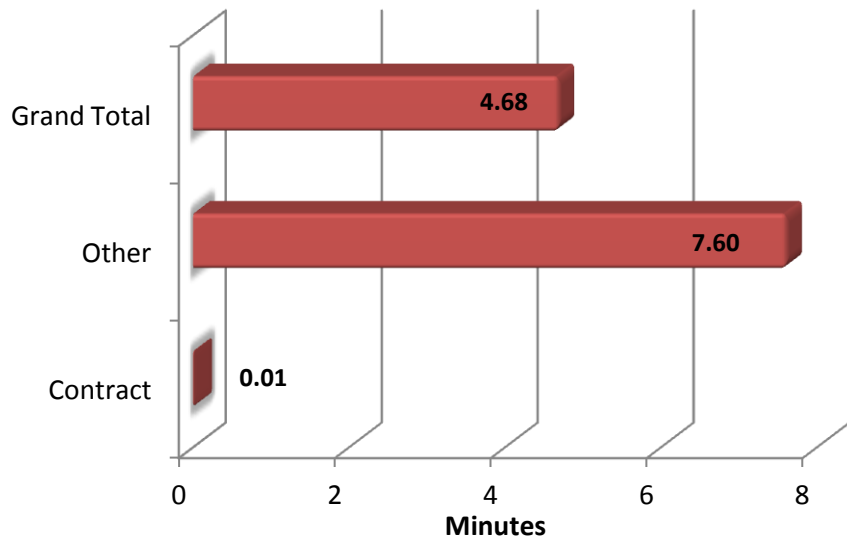

Aurora Calls Average Call Arrival Time January 2015