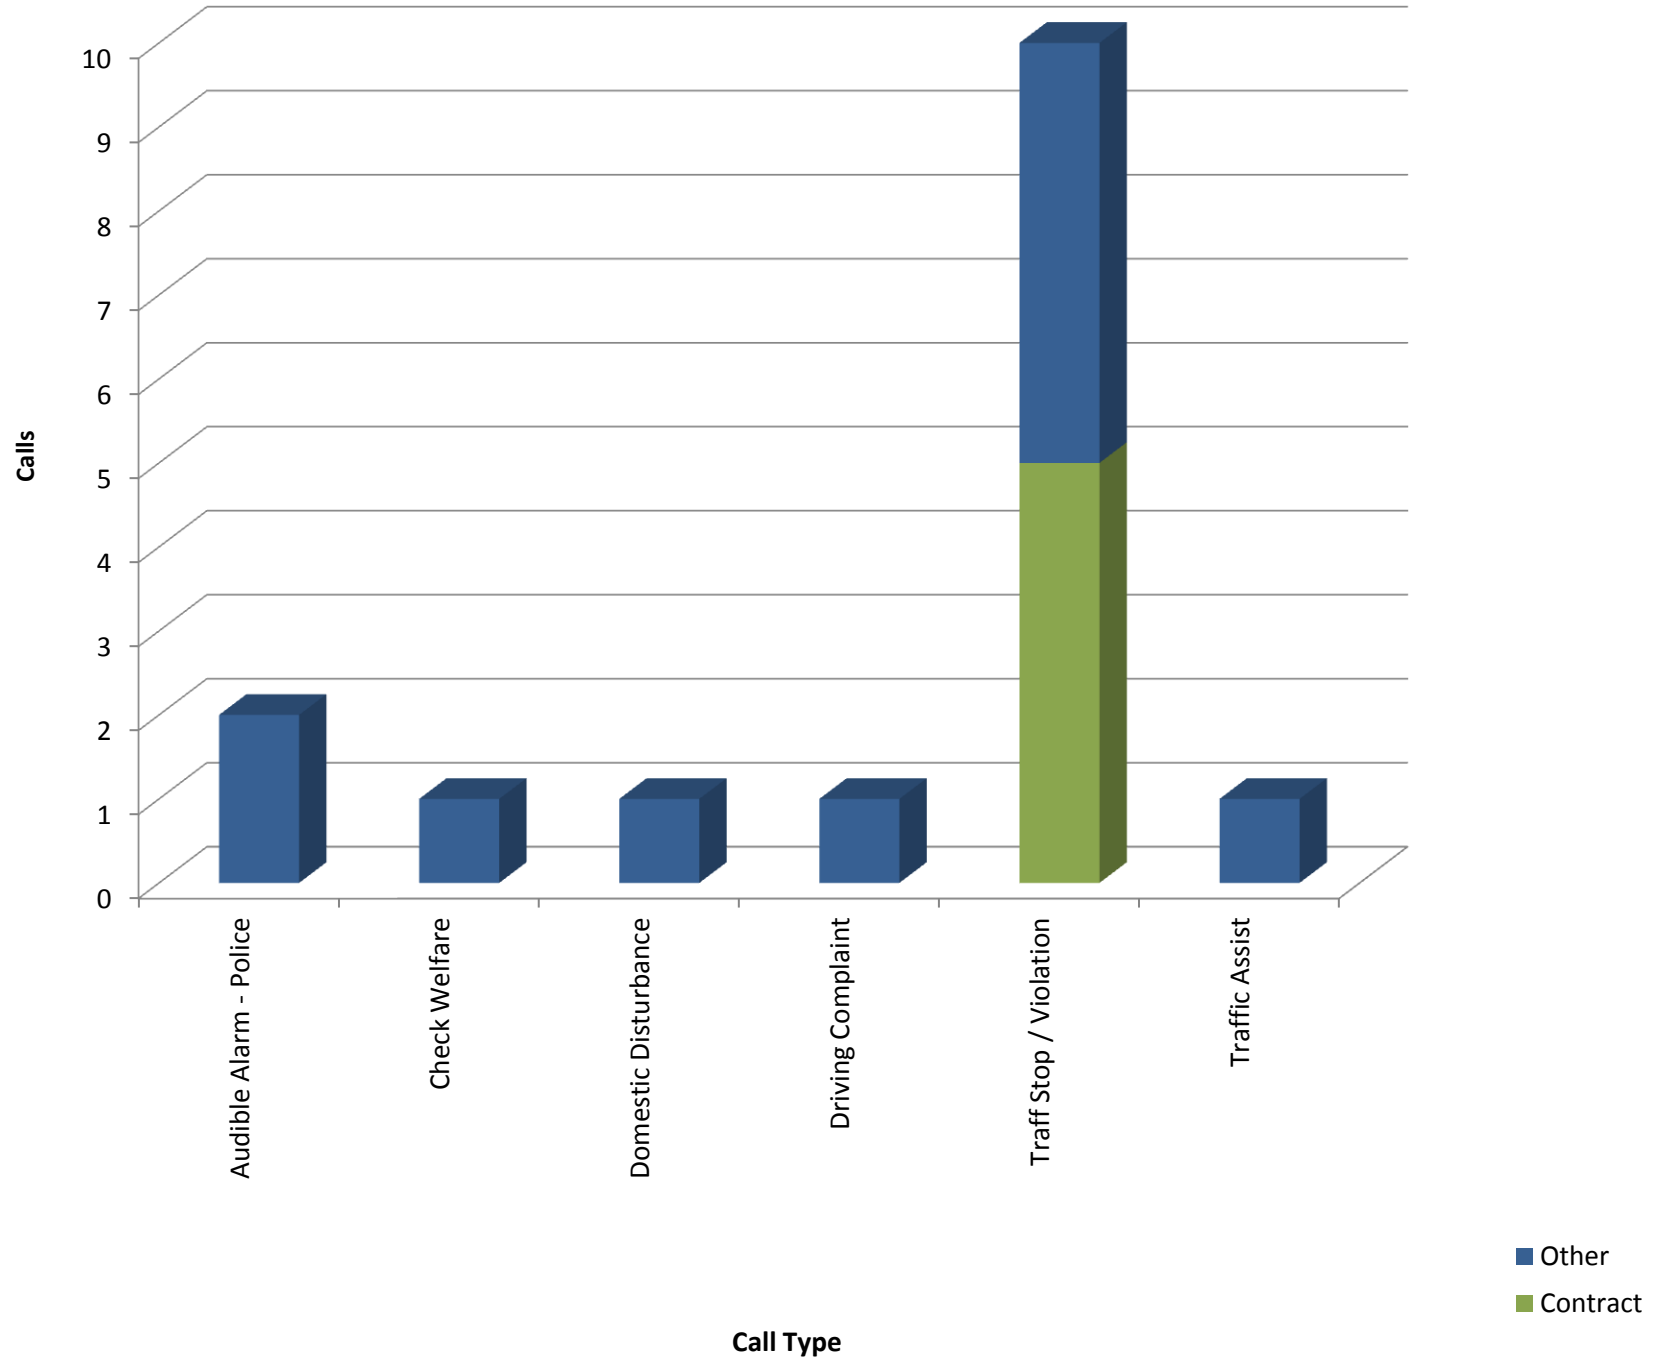

Aurora Top Calls for Service January 2015

Call Type by Primary Deputy January 2015

Aurora Calls for Service by Hours Range January 2015

Aurora Calls for Service by Day of Week January 2015

Aurora Calls Average Call Length January 2015