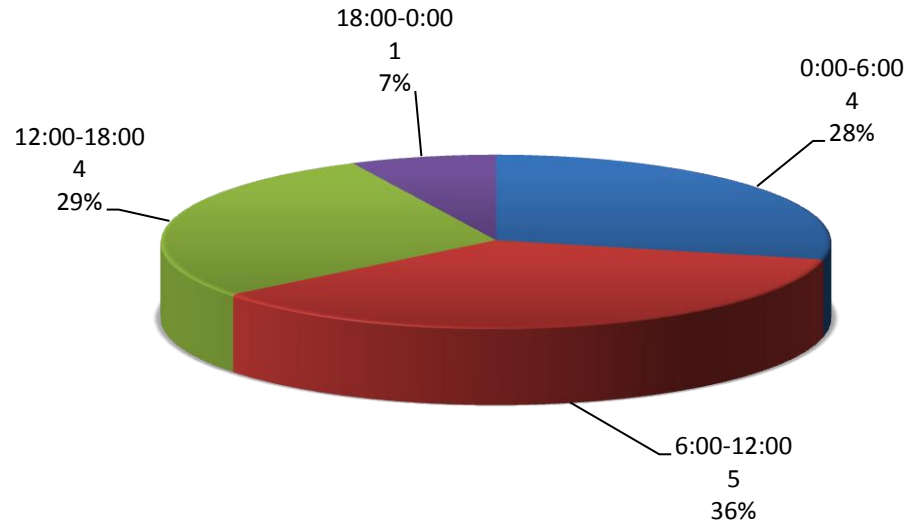

# Call Type by Primary Deputy February 2015

**Aurora Calls for Service by Hours Range  
February 2015**

**Aurora Calls for Service by Day of Week  
February 2015**

### Aurora Calls Average Call Length February 2015