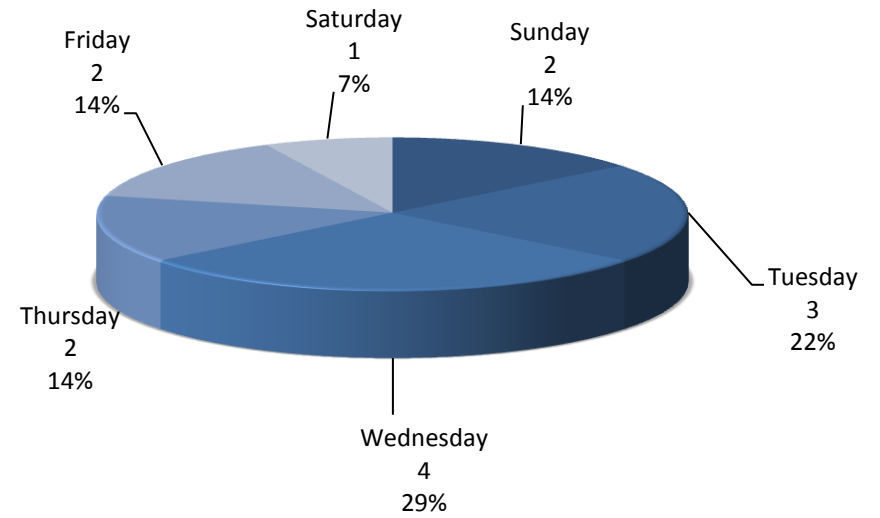

# Call Type by Primary Deputy February 2015

**Aurora Calls for Service by Hours Range  
February 2015**

**Aurora Calls for Service by Day of Week  
February 2015**

### Aurora Calls Average Call Length February 2015