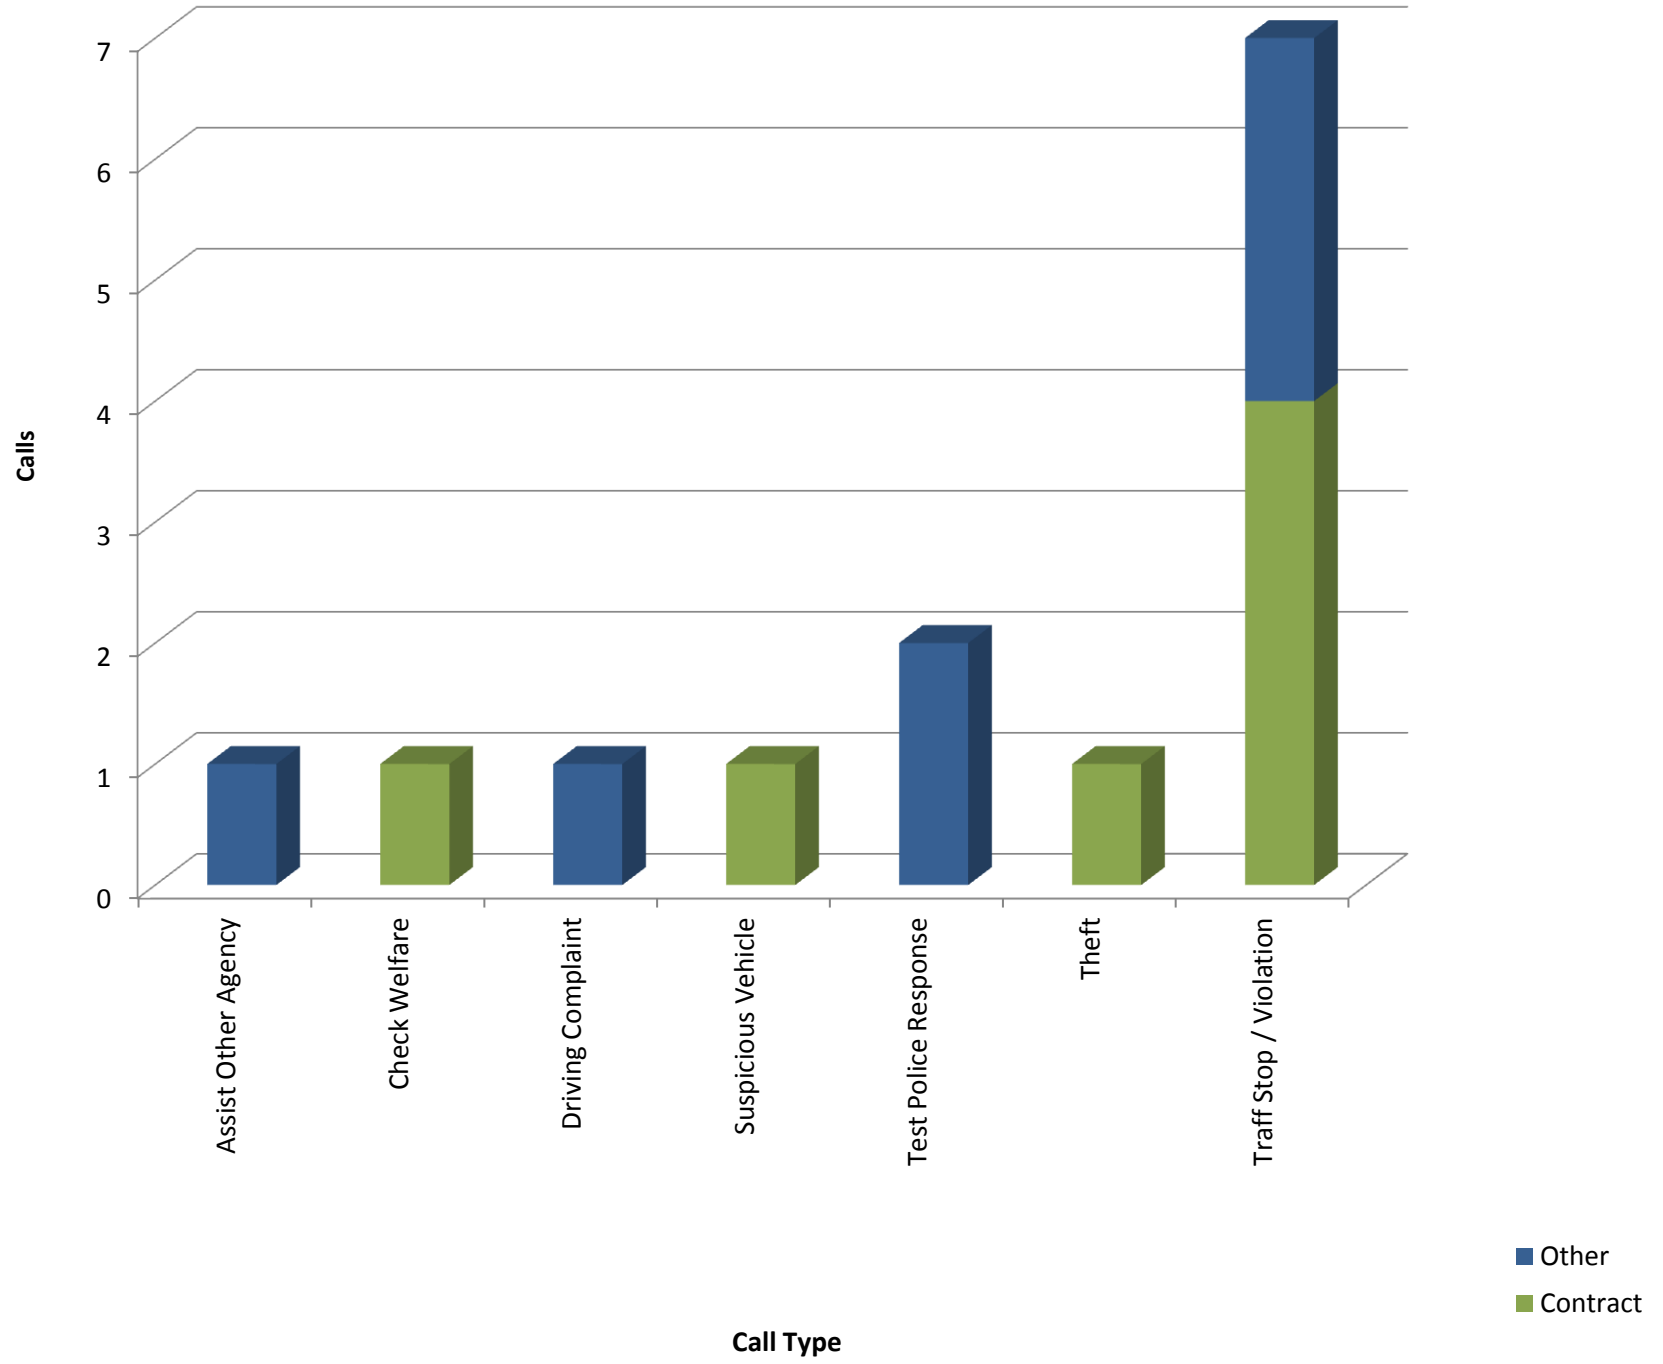

# Call Type by Primary Deputy February 2015

**Aurora Calls for Service by Hours Range  
February 2015**

**Aurora Calls for Service by Day of Week  
February 2015**

### Aurora Calls Average Call Length February 2015