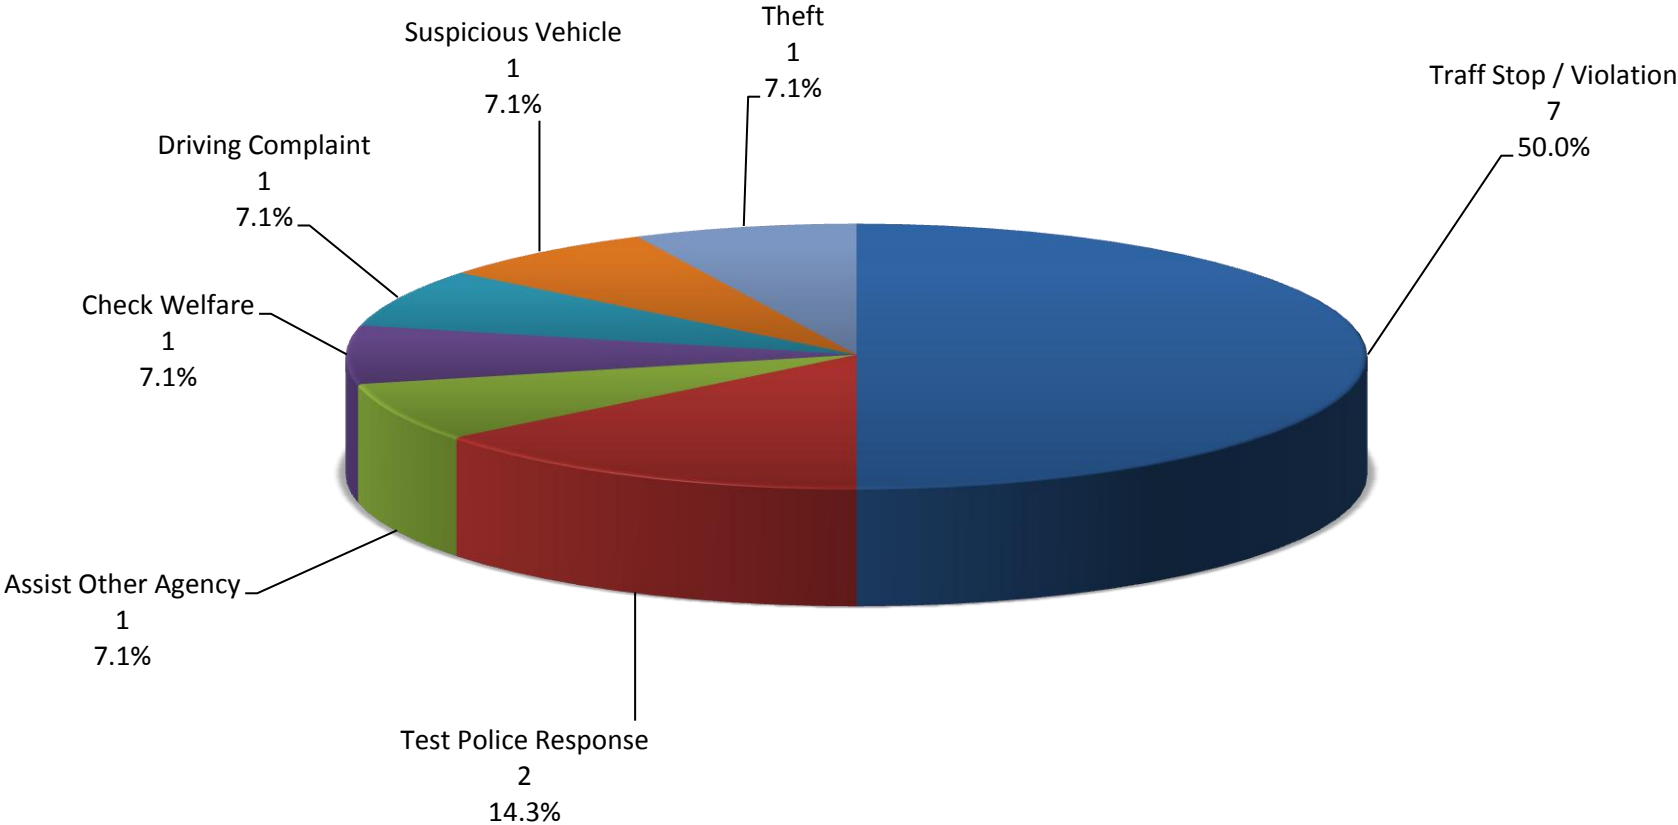

# Call Type by Primary Deputy February 2015

**Aurora Calls for Service by Hours Range  
February 2015**

**Aurora Calls for Service by Day of Week  
February 2015**