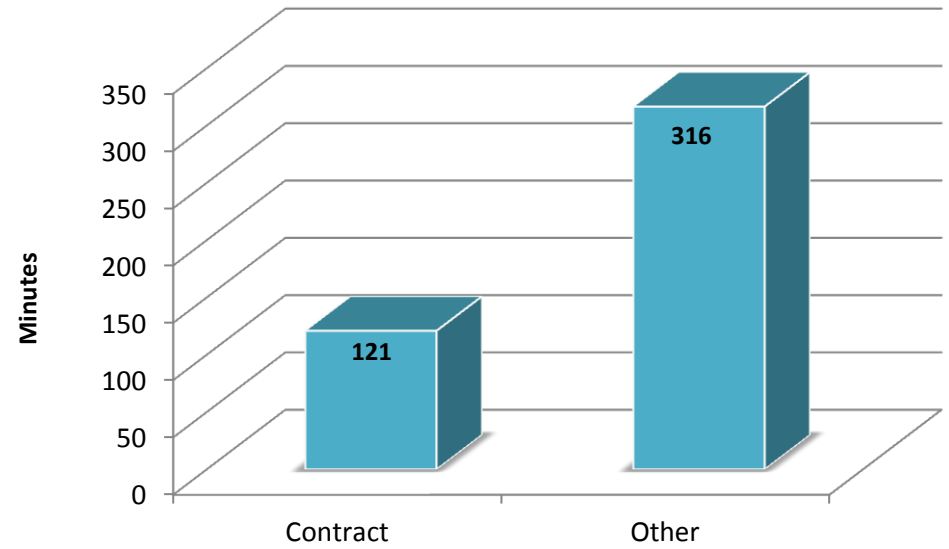

# Call Type by Primary Deputy February 2015

**Aurora Calls for Service by Hours Range  
February 2015**

**Aurora Calls for Service by Day of Week  
February 2015**

### Aurora Calls Average Call Length February 2015

### Aurora Calls Total Call Length February 2015