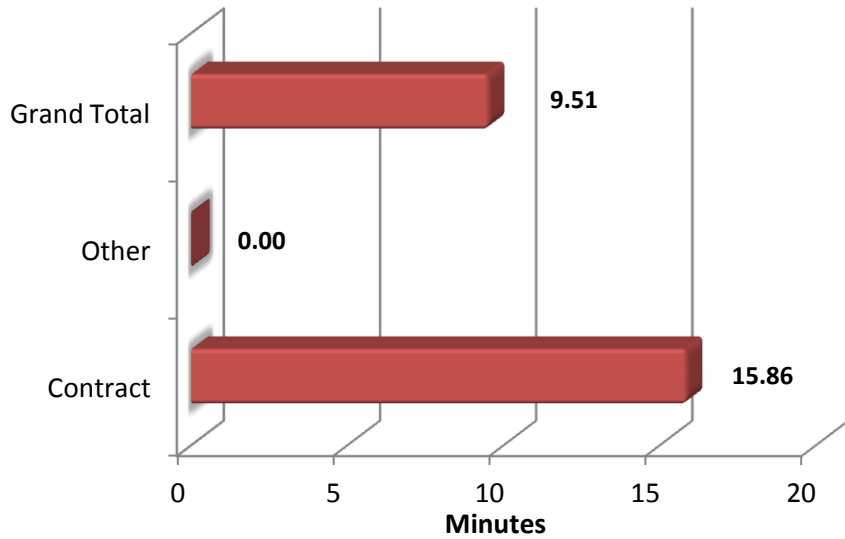

Aurora Calls Average Call Arrival Time February 2015