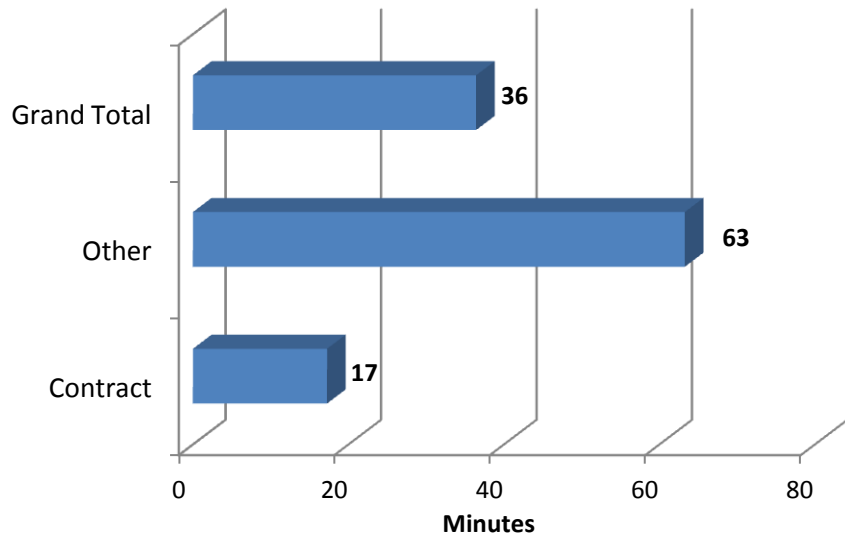

# Call Type by Primary Deputy February 2015

**Aurora Calls for Service by Hours Range  
February 2015**

**Aurora Calls for Service by Day of Week  
February 2015**

### Aurora Calls Average Call Length February 2015

### Aurora Calls Total Call Length February 2015