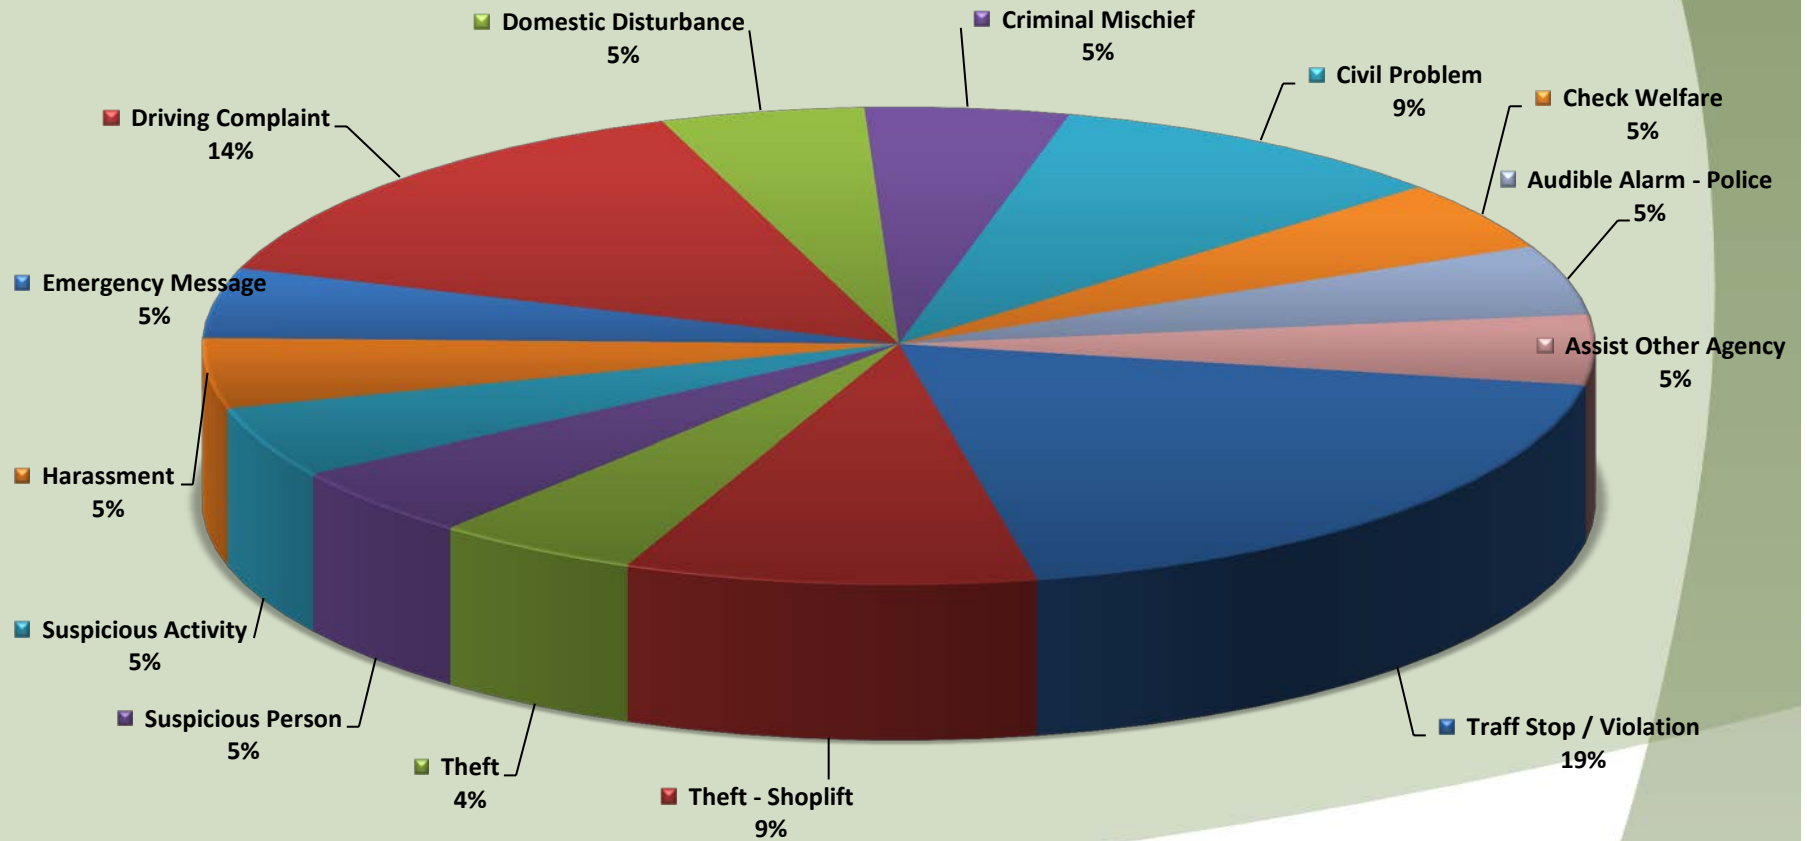

# Aurora Top Calls for Service June 2015

# Call Type by Primary Deputy