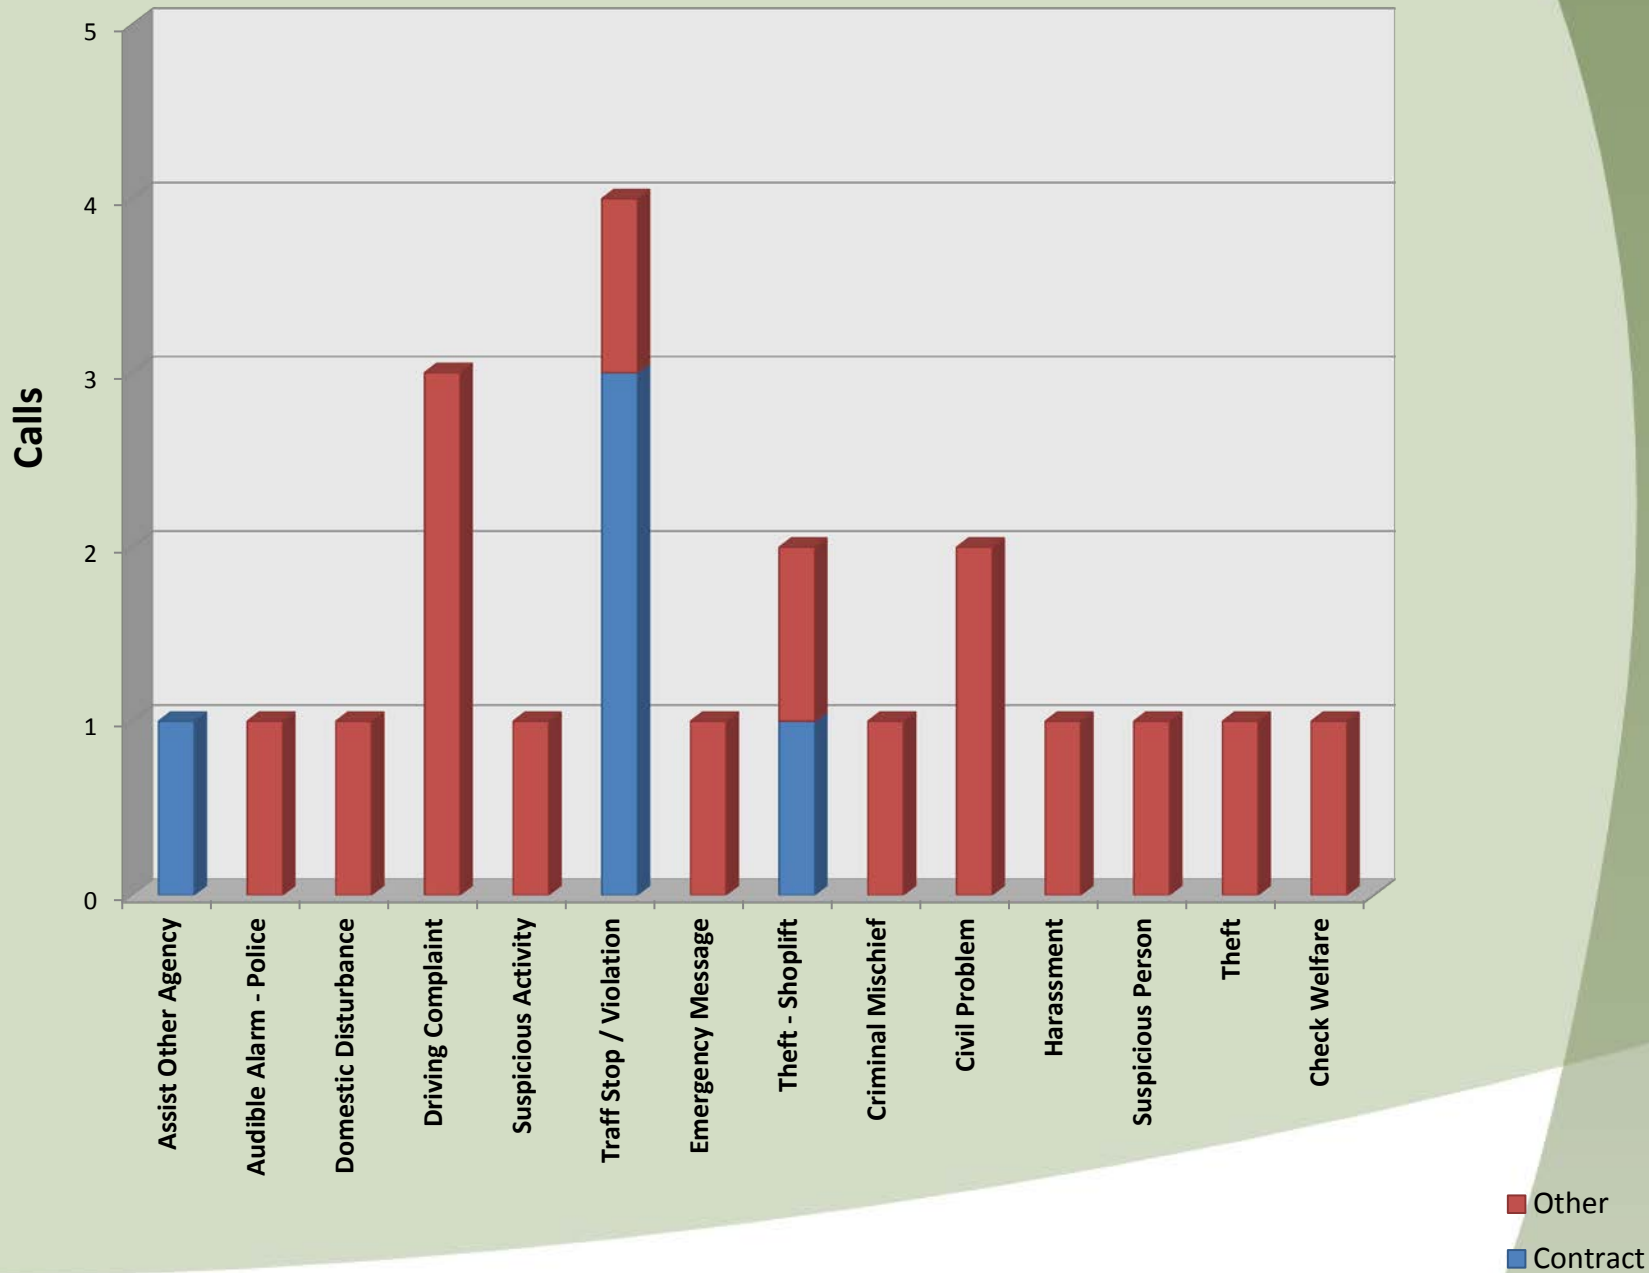

Aurora Calls for Service by Hours Range June 2015

Aurora Calls for Service by Day of Week June 2015

Call Type by Primary Deputy

June 2015