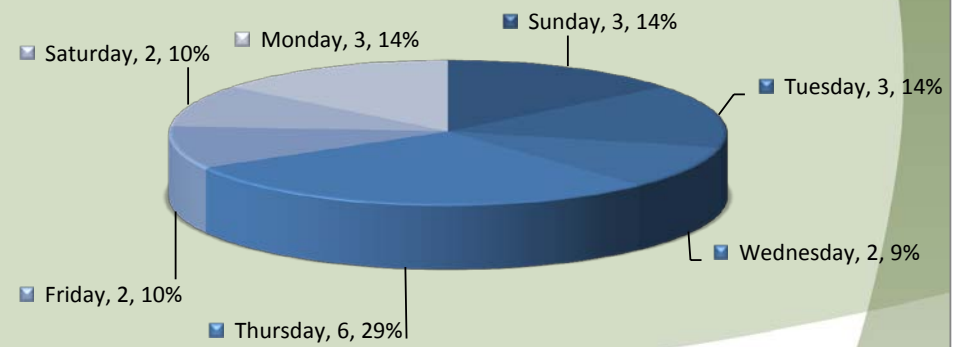

Aurora Calls Total Call Length June 2015