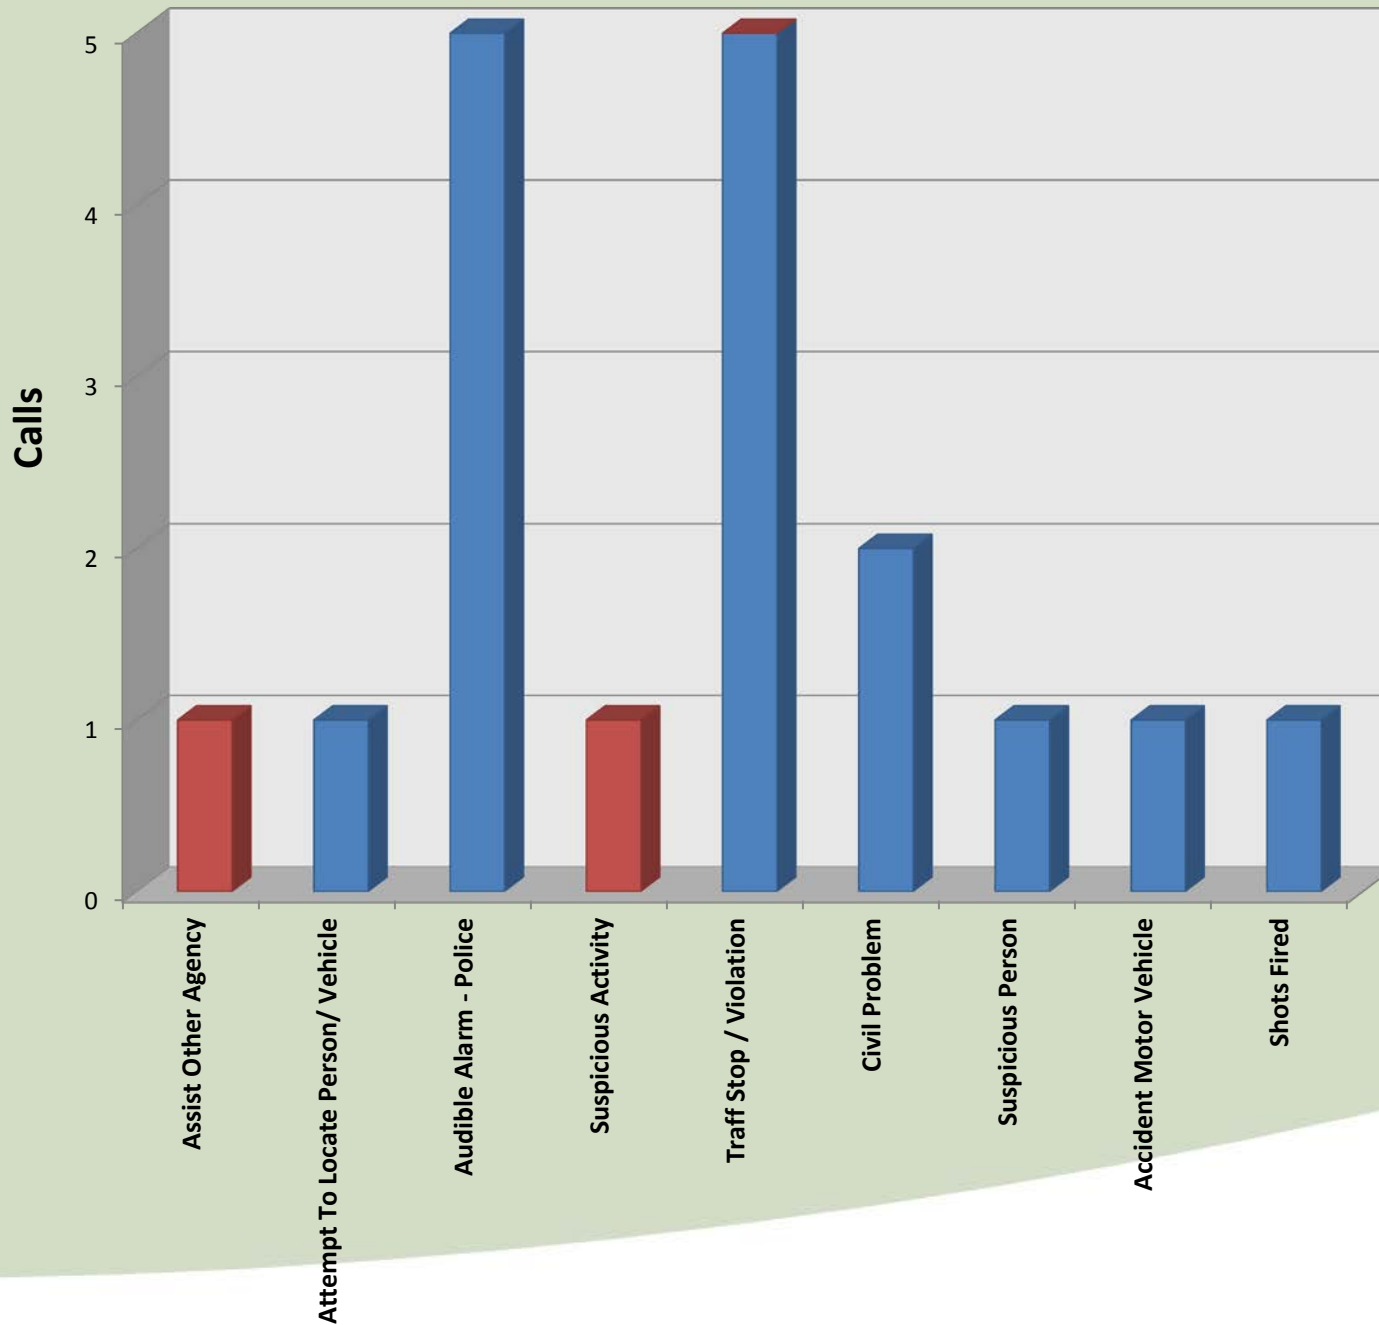

Aurora Top Calls for Service July 2015

Call Type by Primary Deputy

July 2015

Aurora Calls for Service by Hours Range July 2015

Aurora Calls for Service by Day of Week July 2015

Aurora Calls Average Call Length July 2015