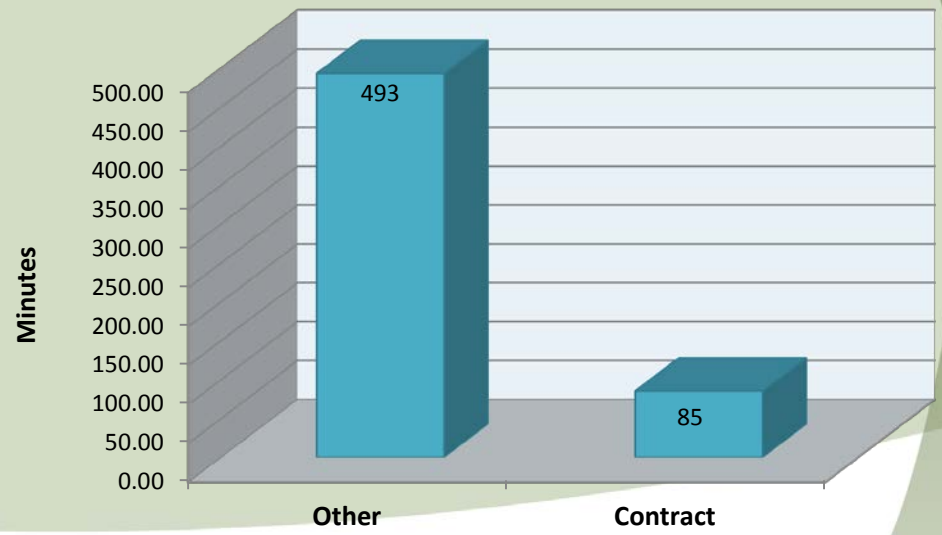

Aurora Calls Total Call Length July 2015