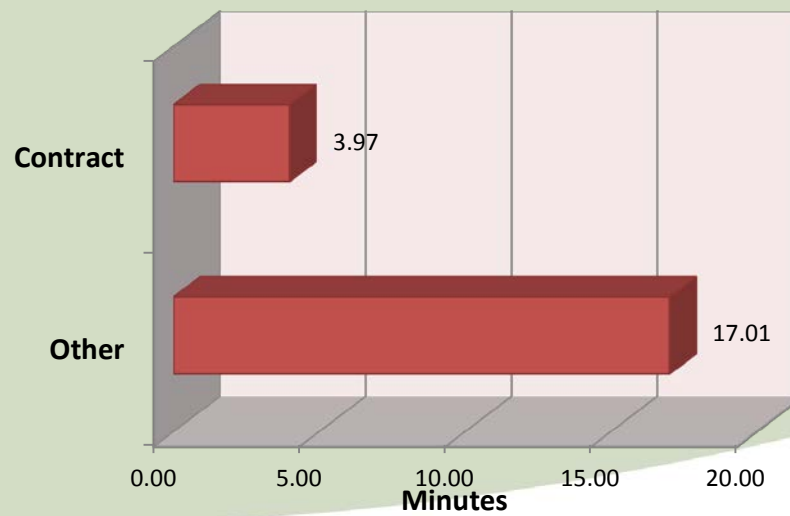

Aurora Calls Average Call Arrival Time July 2015