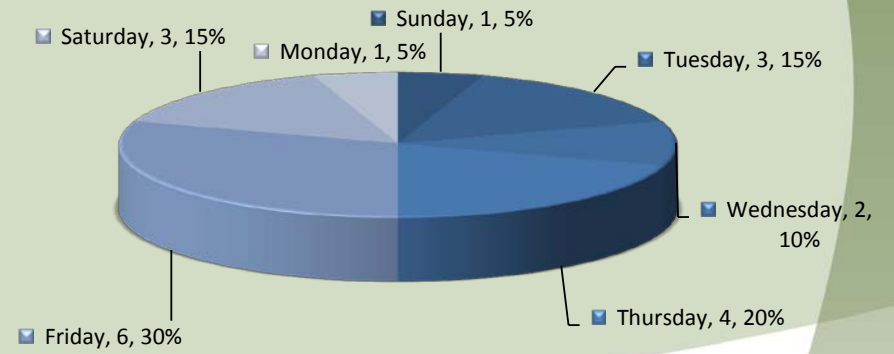

Aurora Top Calls for Service July 2015

Call Type by Primary Deputy

July 2015

Aurora Calls for Service by Hours Range July 2015

Aurora Calls for Service by Day of Week July 2015

Aurora Calls Average Call Length July 2015