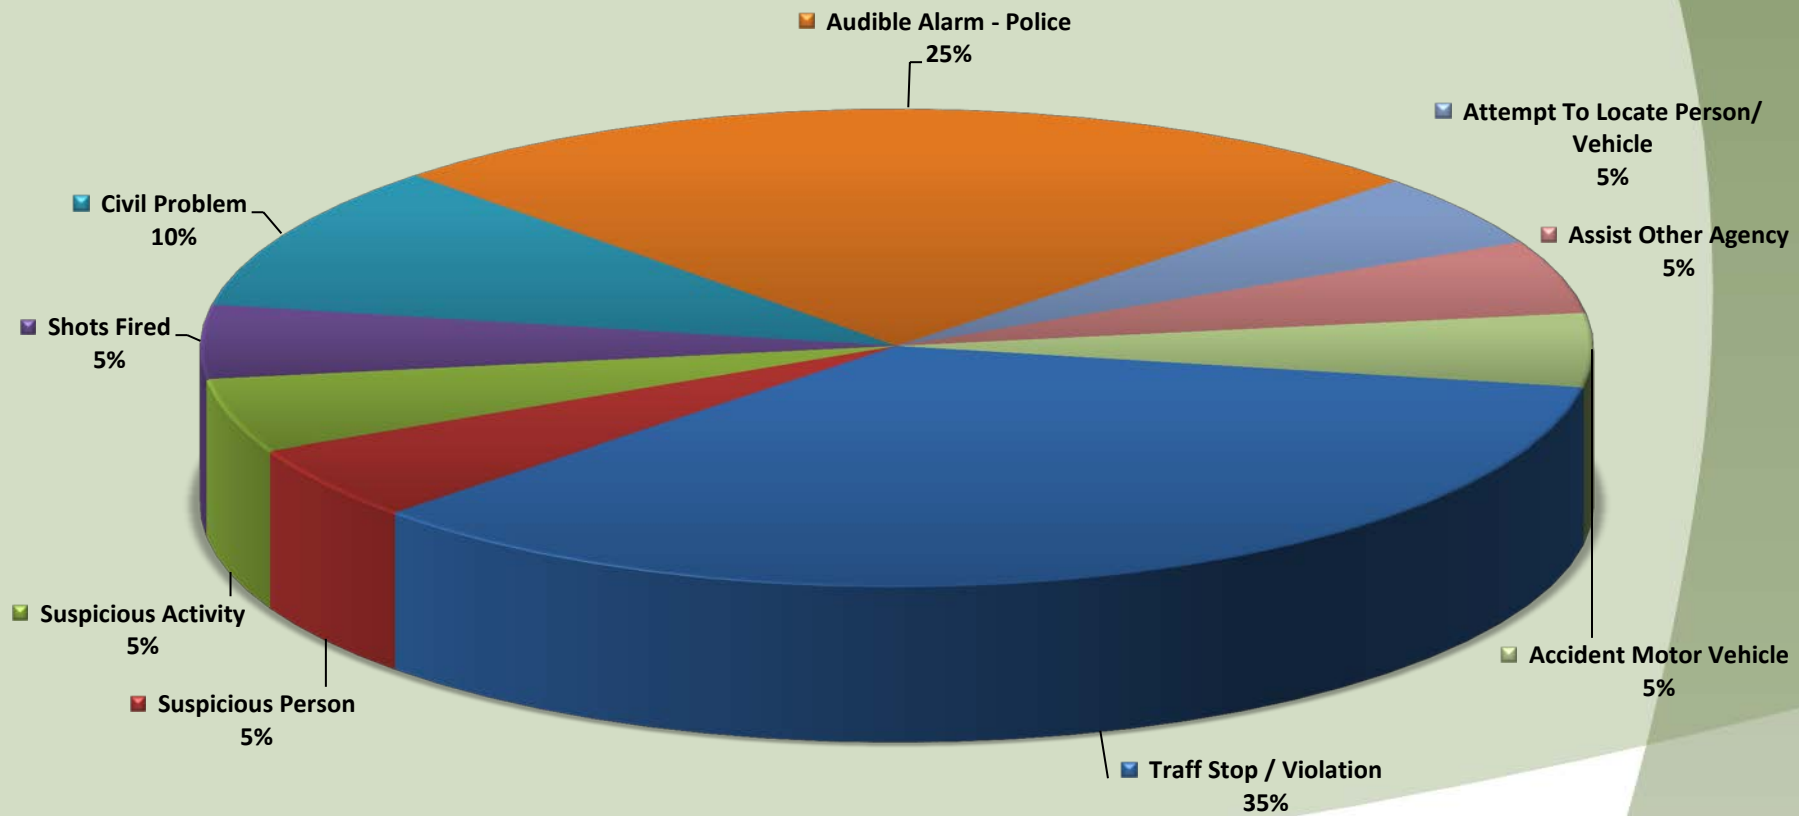

Aurora Top Calls for Service July 2015

Call Type by Primary Deputy

July 2015

Aurora Calls for Service by Hours Range July 2015

Aurora Calls for Service by Day of Week July 2015

Aurora Calls Average Call Length July 2015