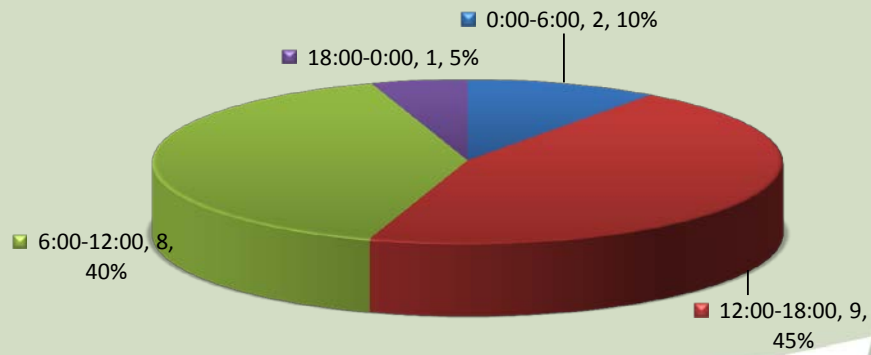

Aurora Top Calls for Service July 2015

Call Type by Primary Deputy

July 2015

Aurora Calls for Service by Hours Range July 2015

Aurora Calls for Service by Day of Week July 2015

Aurora Calls Average Call Length July 2015