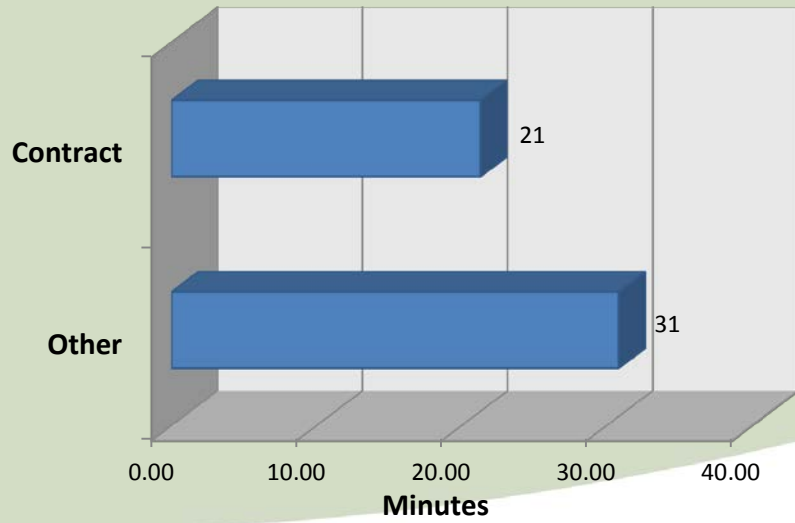

Aurora Top Calls for Service July 2015

Call Type by Primary Deputy

July 2015

Aurora Calls for Service by Hours Range July 2015

Aurora Calls for Service by Day of Week July 2015

Aurora Calls Average Call Length July 2015