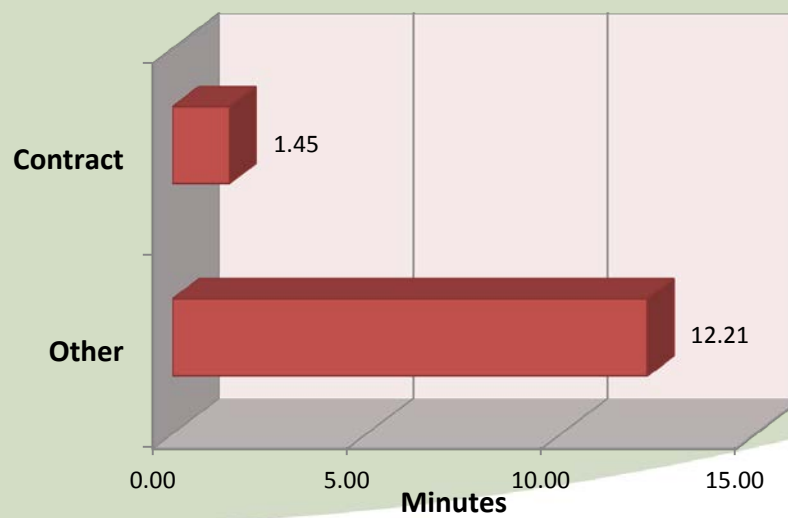

City of Aurora Top Calls for Service June 2016

Call Type by Primary Deputy

June 2016

Contract
Other

**City of Aurora
Calls for Service by Hours Range
June 2016**

**City of Aurora
Calls for Service by Day of Week
June 2016**

**City of Aurora
Calls Average Call Length
June 2016**

**City of Aurora
Calls Total Call Length
June 2016**

**City of Aurora
Calls Average Call Arrival Time
June 2016**

City of Aurora Calls by Primary Deputy June 2016