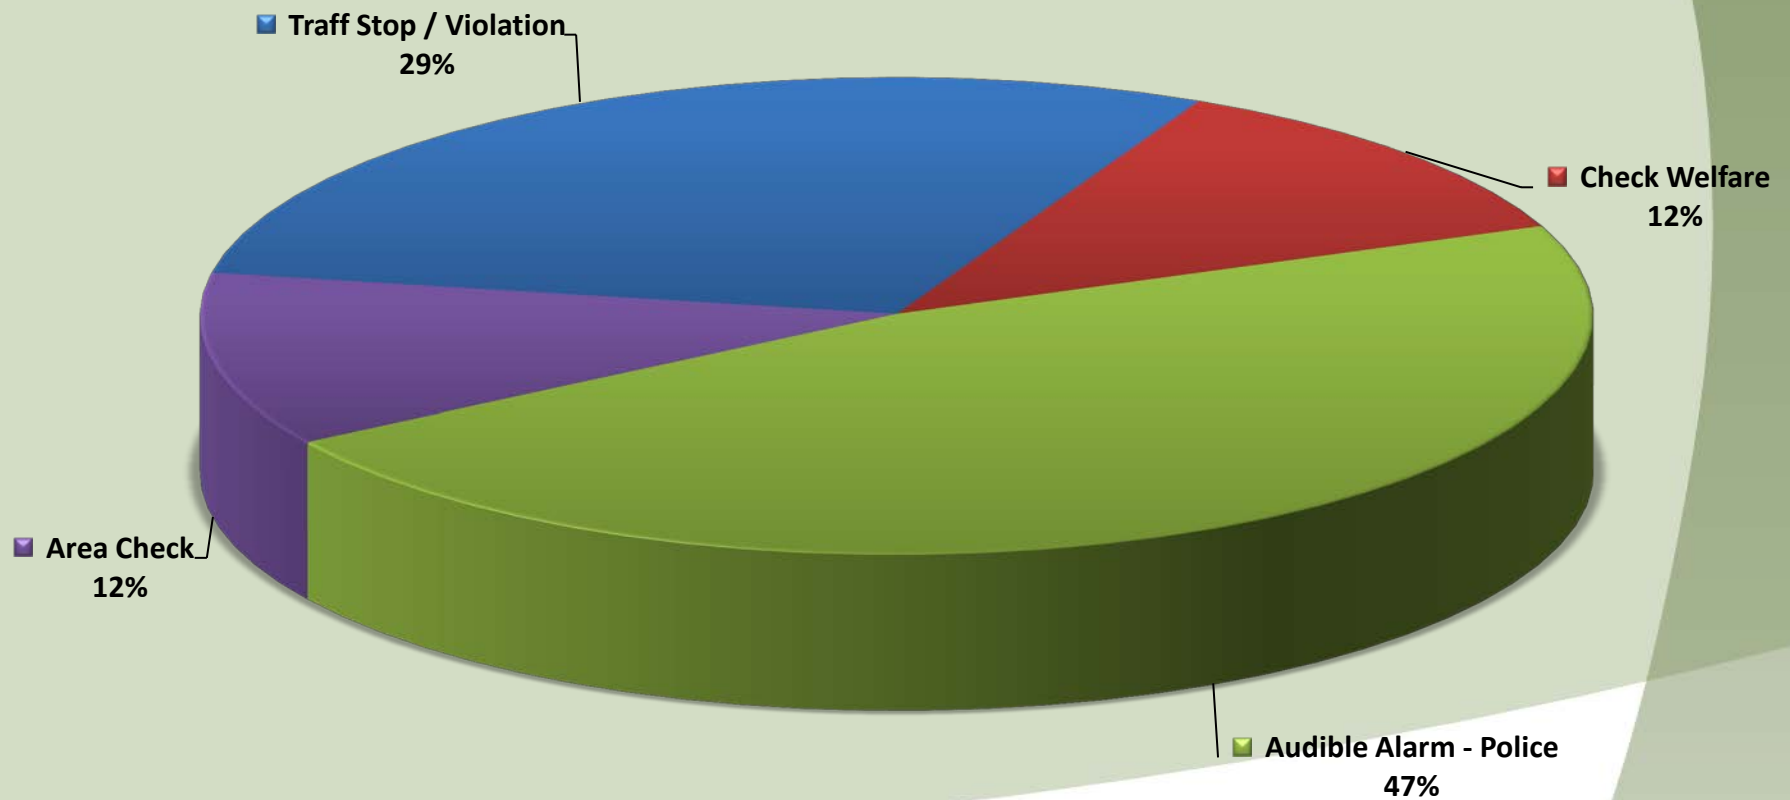

City of Aurora Top Calls for Service June 2016

Call Type by Primary Deputy

June 2016

Contract
Other

**City of Aurora
Calls for Service by Hours Range
June 2016**

**City of Aurora
Calls for Service by Day of Week
June 2016**

**City of Aurora
Calls Average Call Length
June 2016**

**City of Aurora
Calls Total Call Length
June 2016**

**City of Aurora
Calls Average Call Arrival Time
June 2016**

City of Aurora Calls by Primary Deputy June 2016