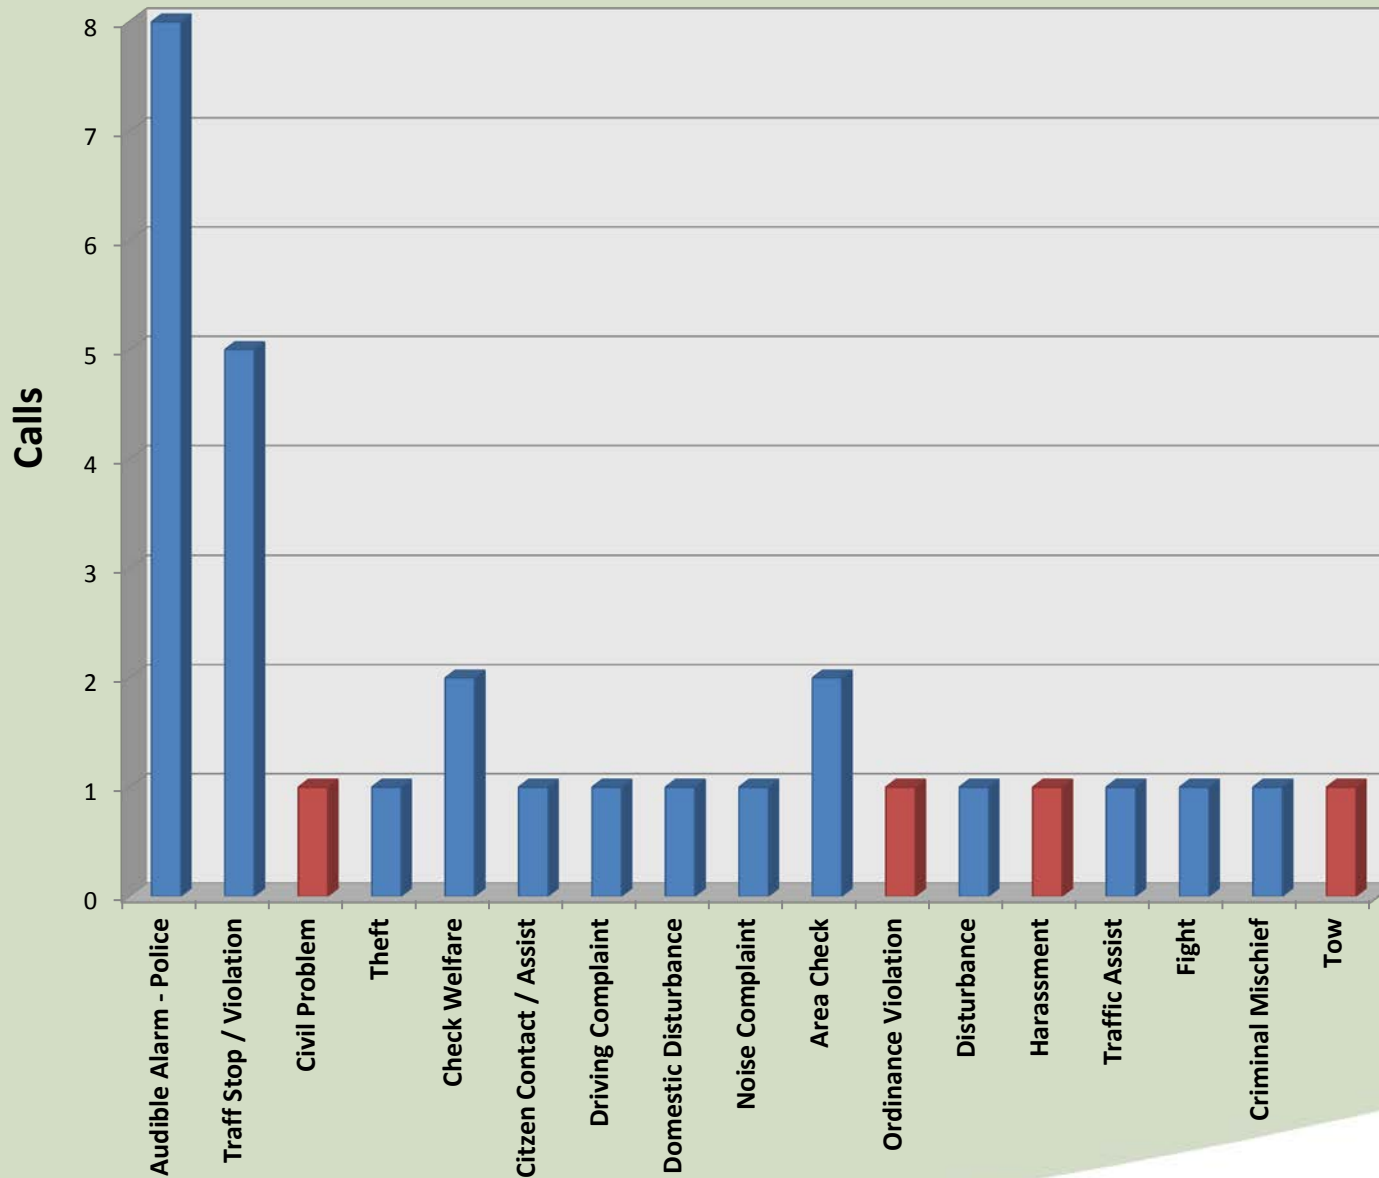

City of Aurora Top Calls for Service June 2016

Call Type by Primary Deputy

June 2016

Contract
Other

**City of Aurora
Calls for Service by Hours Range
June 2016**

**City of Aurora
Calls for Service by Day of Week
June 2016**

**City of Aurora
Calls Average Call Length
June 2016**

**City of Aurora
Calls Total Call Length
June 2016**

**City of Aurora
Calls Average Call Arrival Time
June 2016**

City of Aurora Calls by Primary Deputy June 2016