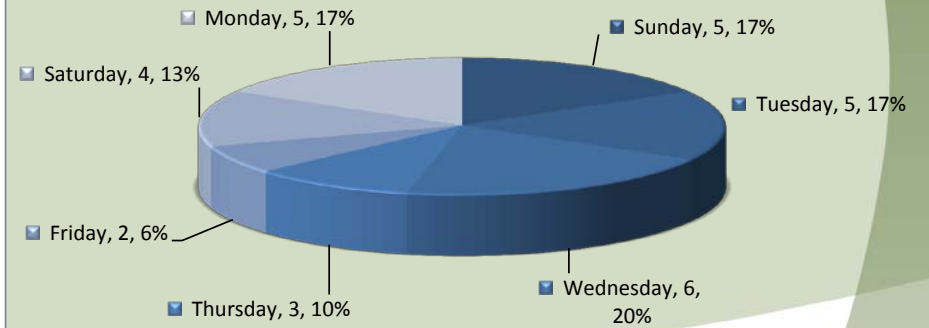

City of Aurora Top Calls for Service June 2016

Call Type by Primary Deputy

June 2016

Contract
Other

**City of Aurora
Calls for Service by Hours Range
June 2016**

**City of Aurora
Calls for Service by Day of Week
June 2016**

**City of Aurora
Calls Average Call Length
June 2016**

**City of Aurora
Calls Total Call Length
June 2016**

**City of Aurora
Calls Average Call Arrival Time
June 2016**

City of Aurora Calls by Primary Deputy June 2016