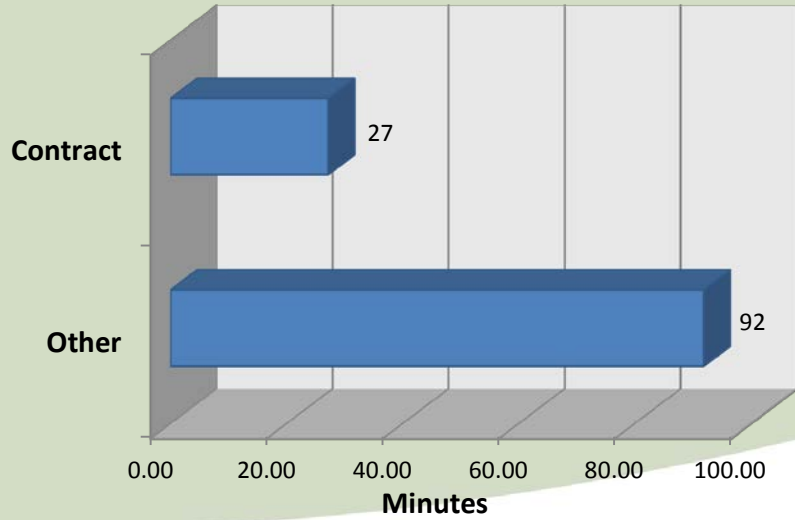

City of Aurora Top Calls for Service June 2016

Call Type by Primary Deputy

June 2016

Contract
Other

**City of Aurora
Calls for Service by Hours Range
June 2016**

**City of Aurora
Calls for Service by Day of Week
June 2016**

**City of Aurora
Calls Average Call Length
June 2016**

**City of Aurora
Calls Total Call Length
June 2016**

**City of Aurora
Calls Average Call Arrival Time
June 2016**

City of Aurora Calls by Primary Deputy June 2016