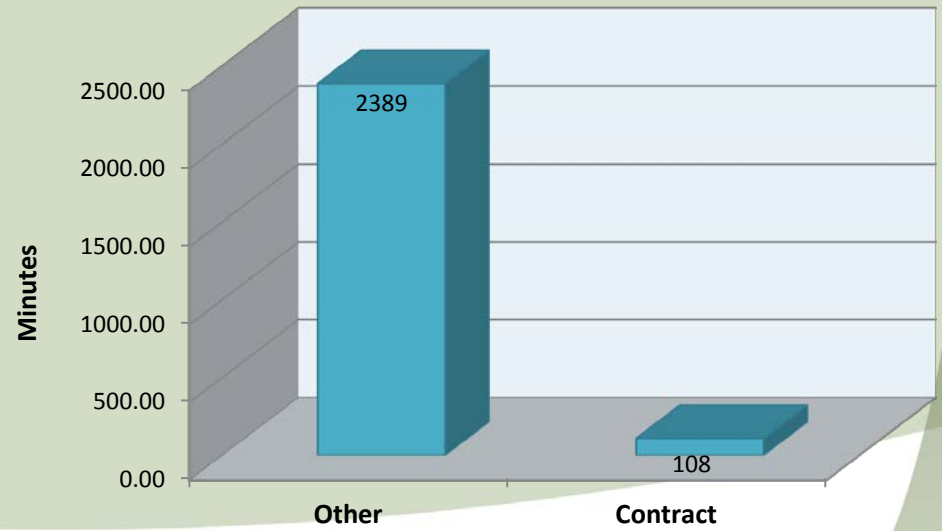

City of Aurora Top Calls for Service June 2016

Call Type by Primary Deputy

June 2016

Contract
Other

**City of Aurora
Calls for Service by Hours Range
June 2016**

**City of Aurora
Calls for Service by Day of Week
June 2016**

**City of Aurora
Calls Average Call Length
June 2016**

**City of Aurora
Calls Total Call Length
June 2016**

**City of Aurora
Calls Average Call Arrival Time
June 2016**

City of Aurora Calls by Primary Deputy June 2016