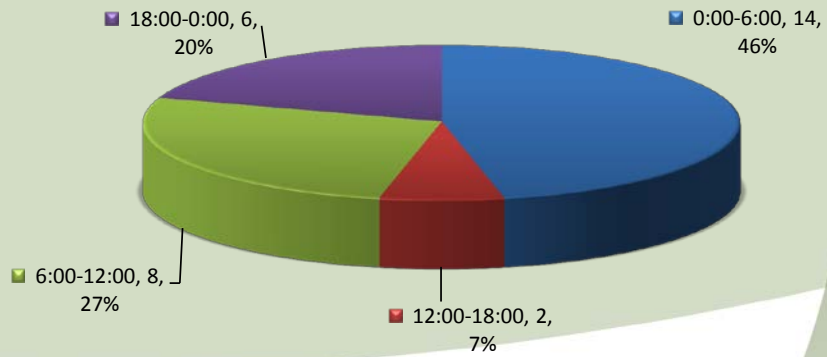

City of Aurora Top Calls for Service June 2016

Call Type by Primary Deputy

June 2016

Contract
Other

**City of Aurora
Calls for Service by Hours Range
June 2016**

**City of Aurora
Calls for Service by Day of Week
June 2016**

**City of Aurora
Calls Average Call Length
June 2016**

**City of Aurora
Calls Total Call Length
June 2016**

**City of Aurora
Calls Average Call Arrival Time
June 2016**

City of Aurora Calls by Primary Deputy June 2016