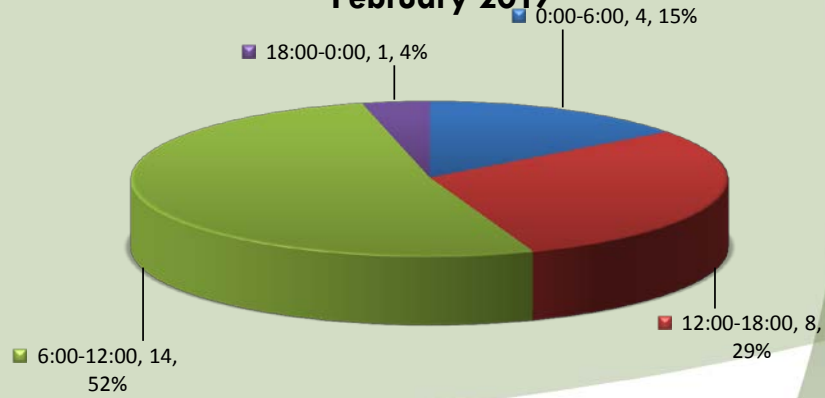

City of Aurora Top Calls for Service February 2017

Call Type by Primary Deputy February 2017

City of Aurora Calls for Service by Hours Range February 2017

City of Aurora Calls for Service by Day of Week February 2017

**City of Aurora
Calls Average Call Length
February 2017**

**City of Aurora
Calls Total Call Length
February 2017**

**City of Aurora
Calls Average Call Arrival Time
February 2017**

**City of Aurora
Calls by Primary Deputy
February 2017**