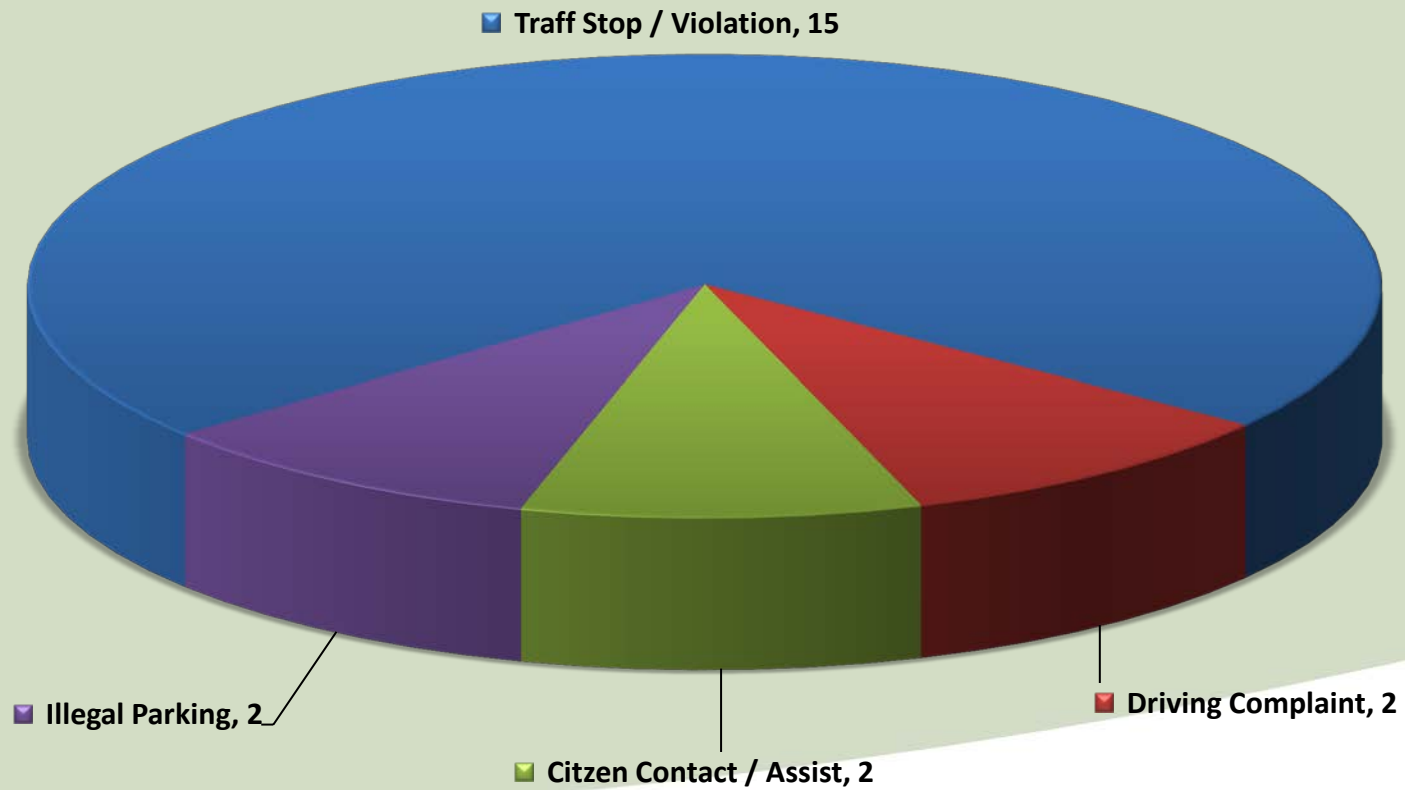

City of Aurora Top Calls for Service February 2017

Call Type by Primary Deputy February 2017

City of Aurora Calls for Service by Hours Range February 2017

City of Aurora Calls for Service by Day of Week February 2017