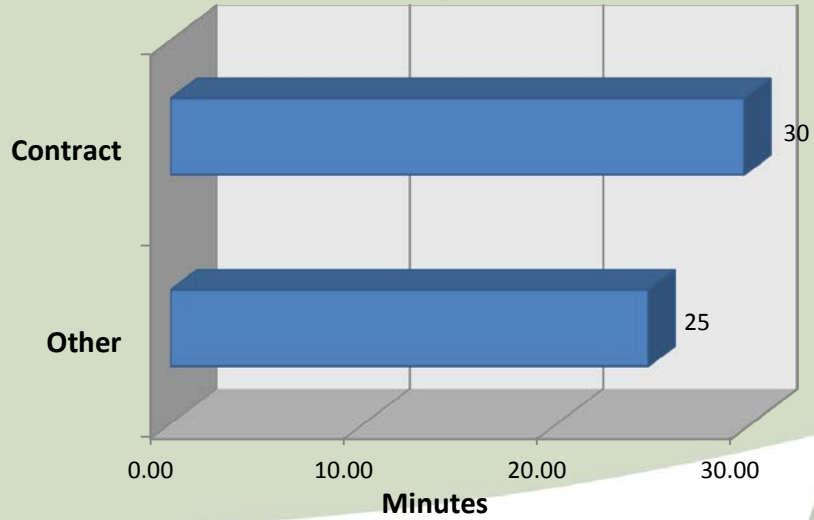

City of Aurora Top Calls for Service February 2017

Call Type by Primary Deputy February 2017

City of Aurora Calls for Service by Hours Range February 2017

City of Aurora Calls for Service by Day of Week February 2017

**City of Aurora
Calls Average Call Length
February 2017**

**City of Aurora
Calls Total Call Length
February 2017**

**City of Aurora
Calls Average Call Arrival Time
February 2017**

**City of Aurora
Calls by Primary Deputy
February 2017**