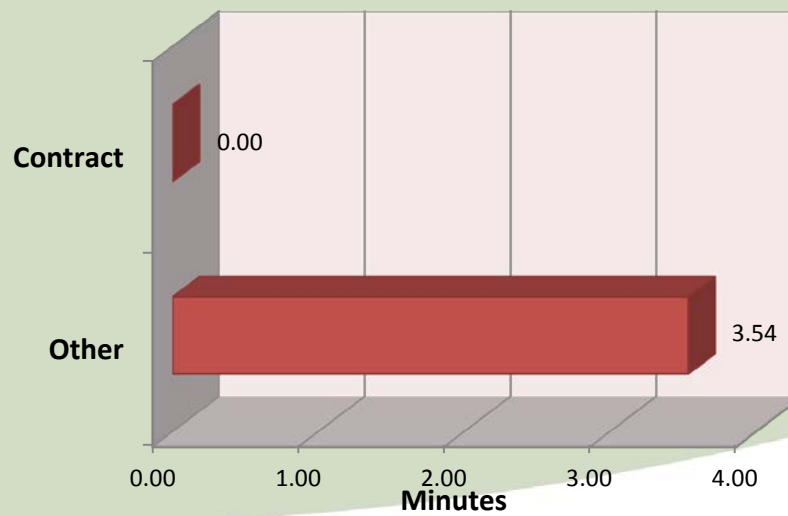

City of Aurora Top Calls for Service February 2017

Call Type by Primary Deputy February 2017

City of Aurora Calls for Service by Hours Range February 2017

City of Aurora Calls for Service by Day of Week February 2017

**City of Aurora
Calls Average Call Length
February 2017**

**City of Aurora
Calls Total Call Length
February 2017**

**City of Aurora
Calls Average Call Arrival Time
February 2017**

**City of Aurora
Calls by Primary Deputy
February 2017**