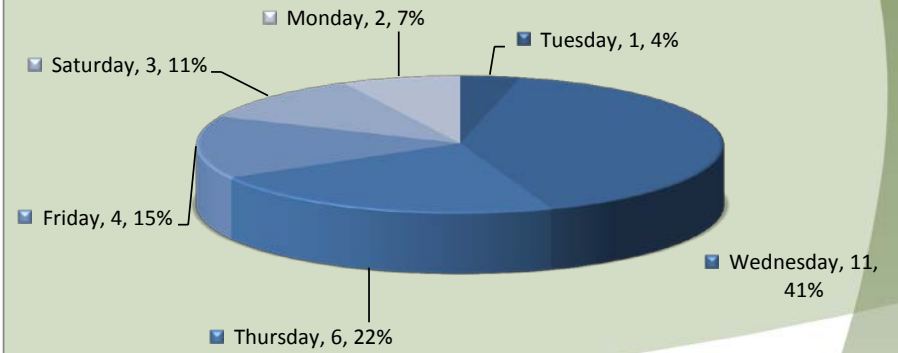

City of Aurora Top Calls for Service February 2017

Call Type by Primary Deputy February 2017

City of Aurora Calls for Service by Hours Range February 2017

City of Aurora Calls for Service by Day of Week February 2017

**City of Aurora
Calls Average Call Length
February 2017**

**City of Aurora
Calls Total Call Length
February 2017**

**City of Aurora
Calls Average Call Arrival Time
February 2017**

**City of Aurora
Calls by Primary Deputy
February 2017**