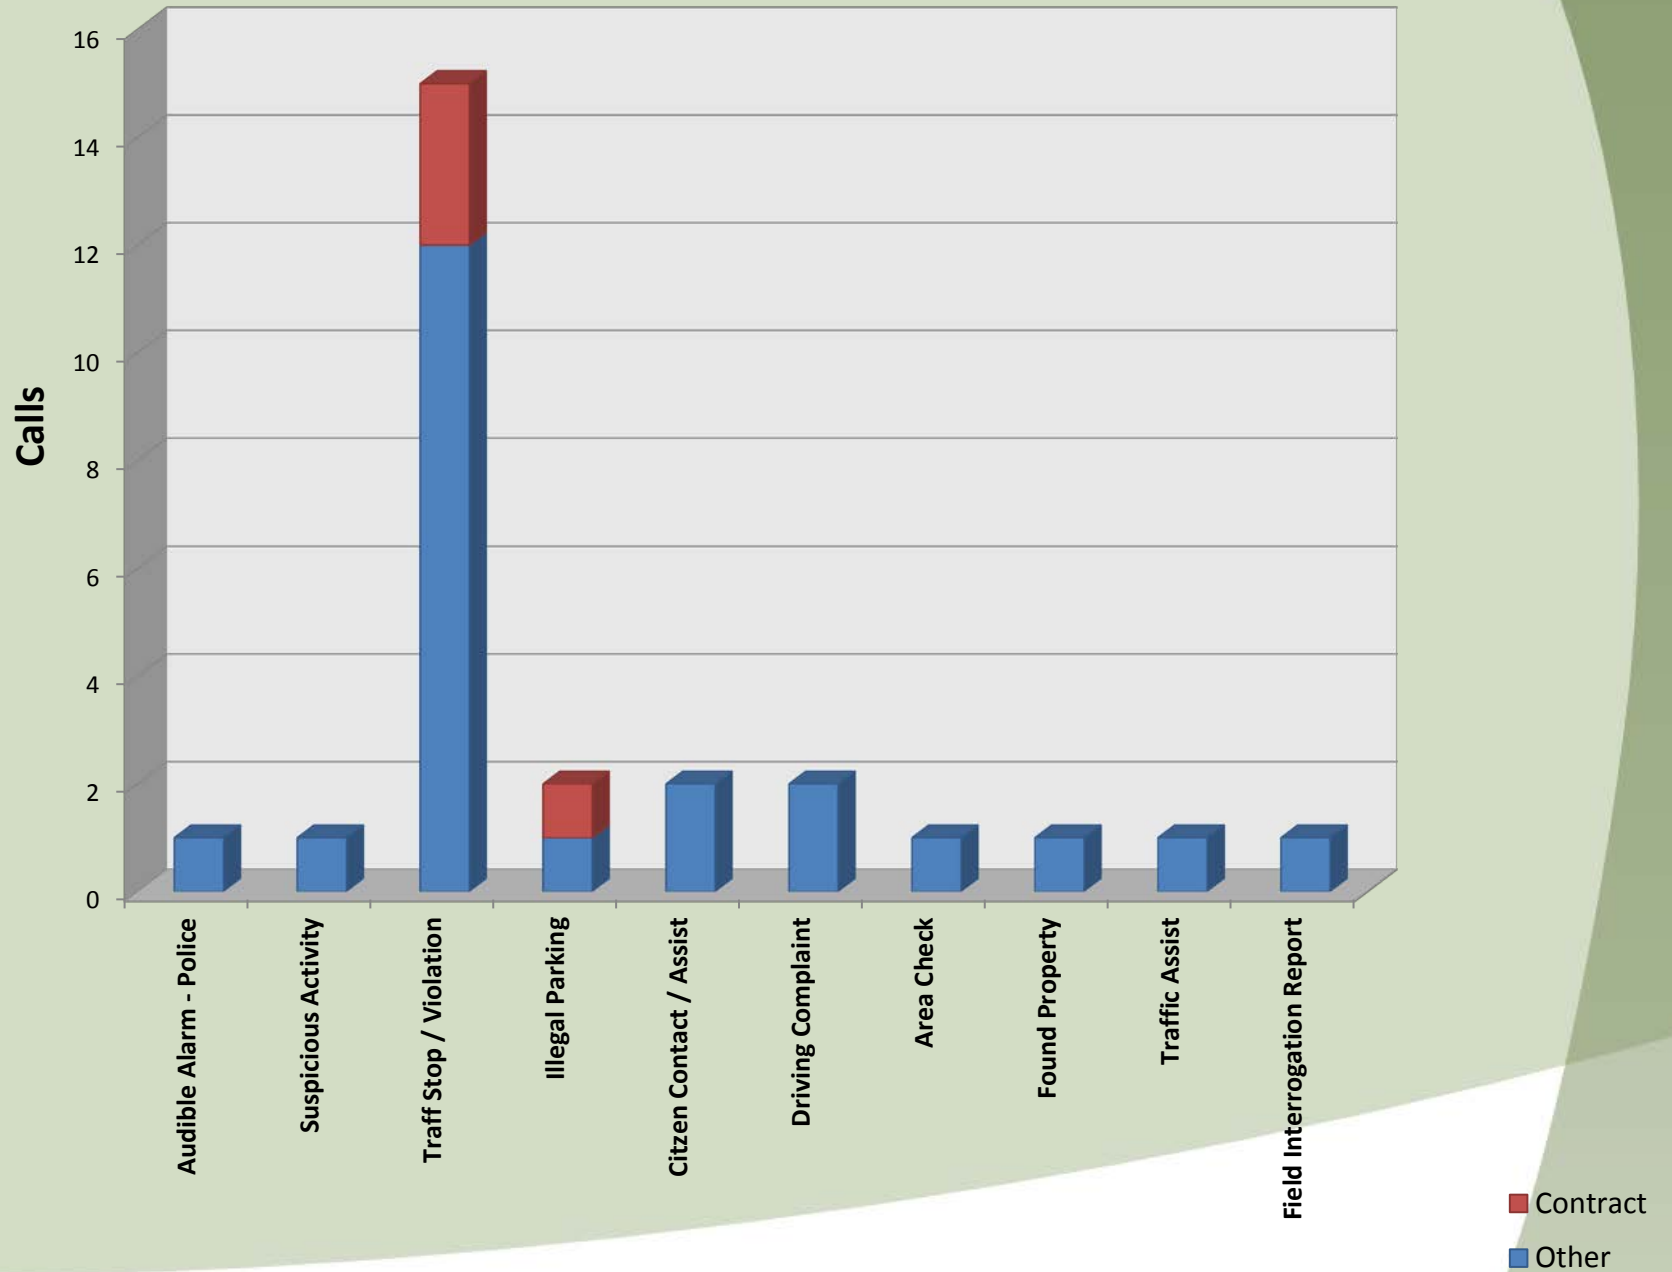

City of Aurora Top Calls for Service February 2017

Call Type by Primary Deputy February 2017

City of Aurora Calls for Service by Hours Range February 2017

City of Aurora Calls for Service by Day of Week February 2017

**City of Aurora
Calls Average Call Length
February 2017**

**City of Aurora
Calls Total Call Length
February 2017**

**City of Aurora
Calls Average Call Arrival Time
February 2017**

**City of Aurora
Calls by Primary Deputy
February 2017**