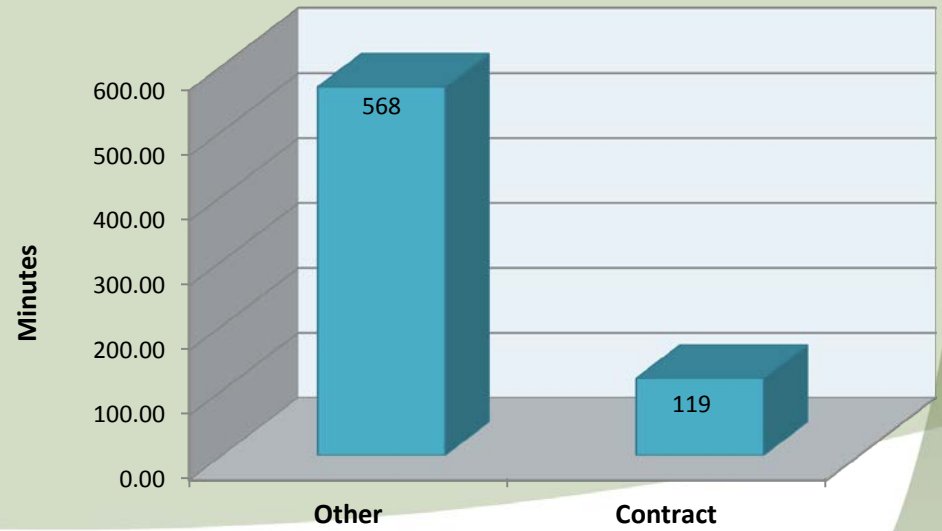

City of Aurora Top Calls for Service February 2017

Call Type by Primary Deputy February 2017

City of Aurora Calls for Service by Hours Range February 2017

City of Aurora Calls for Service by Day of Week February 2017

**City of Aurora
Calls Average Call Length
February 2017**

**City of Aurora
Calls Total Call Length
February 2017**

**City of Aurora
Calls Average Call Arrival Time
February 2017**

**City of Aurora
Calls by Primary Deputy
February 2017**