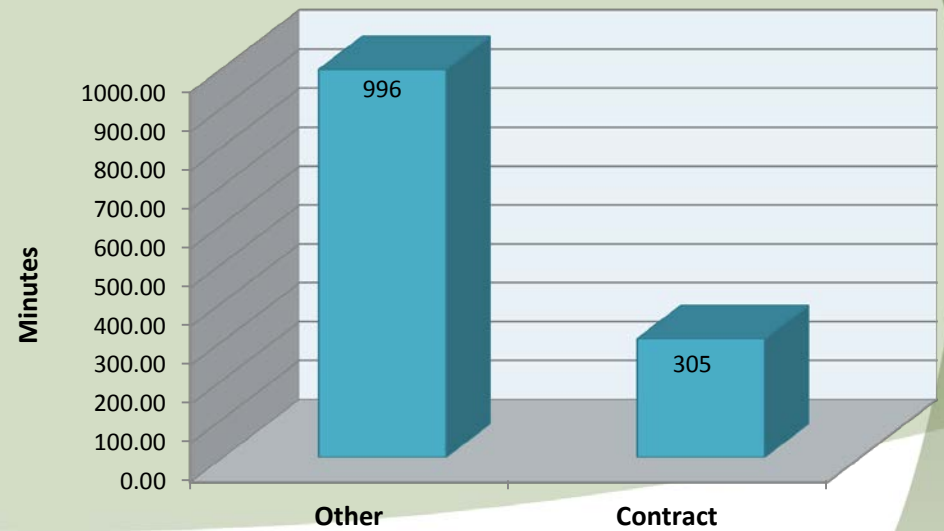

### City of Aurora Calls for Service by Hours Range March 2017

### City of Aurora Calls for Service by Day of Week March 2017

**City of Aurora  
Calls Average Call Length  
March 2017**

**City of Aurora  
Calls Total Call Length  
March 2017**

**City of Aurora  
Calls Average Call Arrival Time  
March 2017**