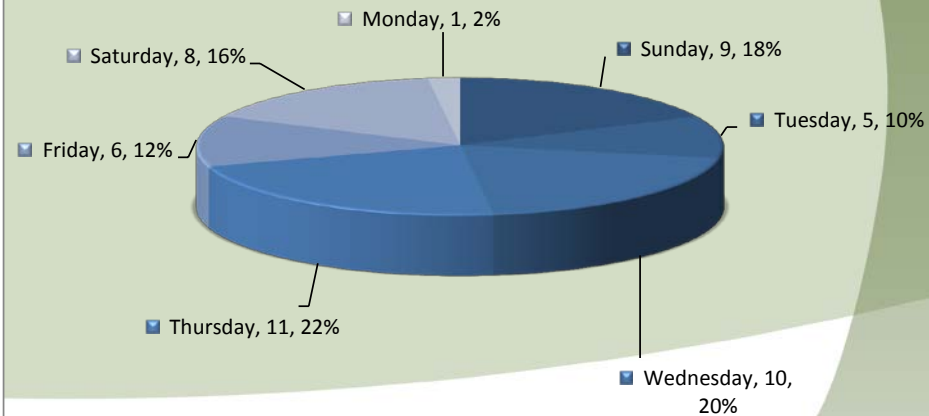

**City of Aurora
Calls Total Call Length
March 2017**

City of Aurora Calls for Service by Day of Week March 2017