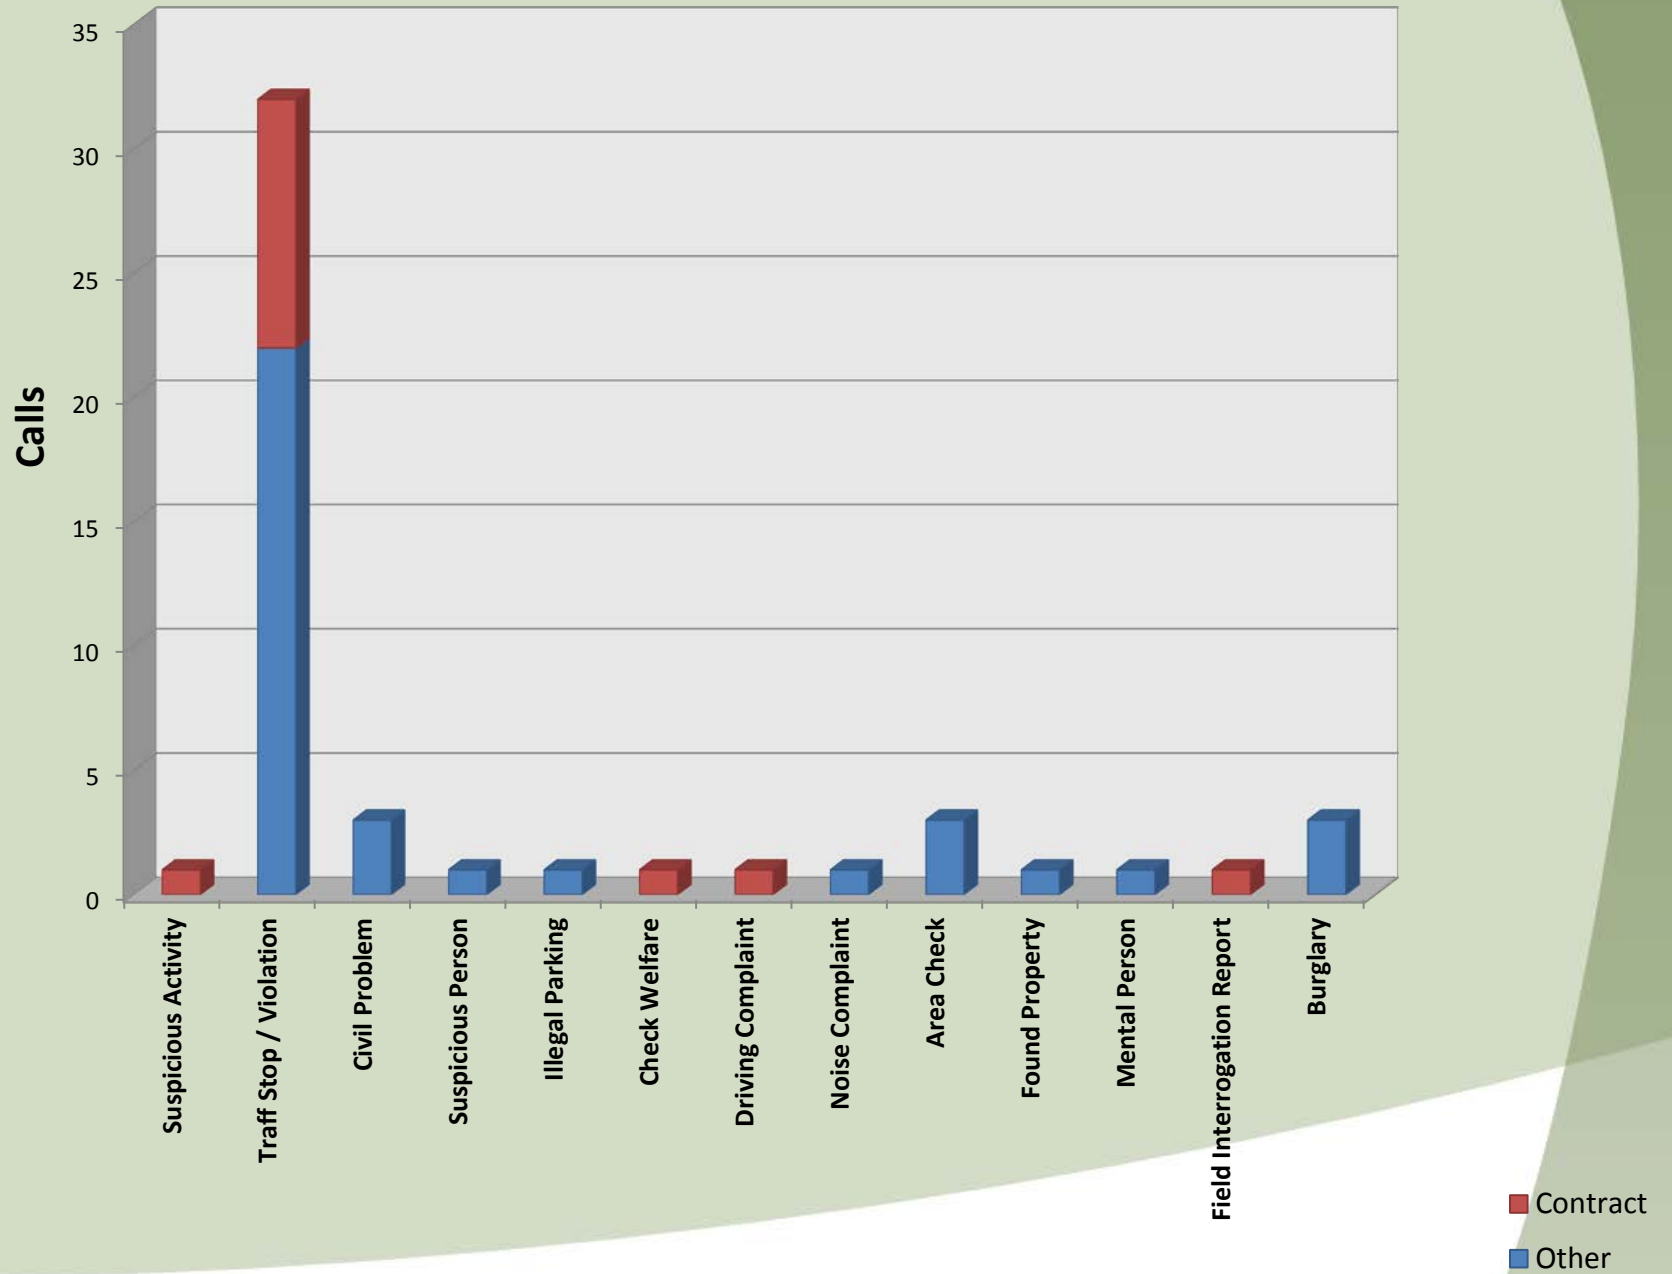

# City of Aurora Top Calls for Service March 2017

# Call Type by Primary Deputy March 2017

### City of Aurora Calls for Service by Hours Range March 2017