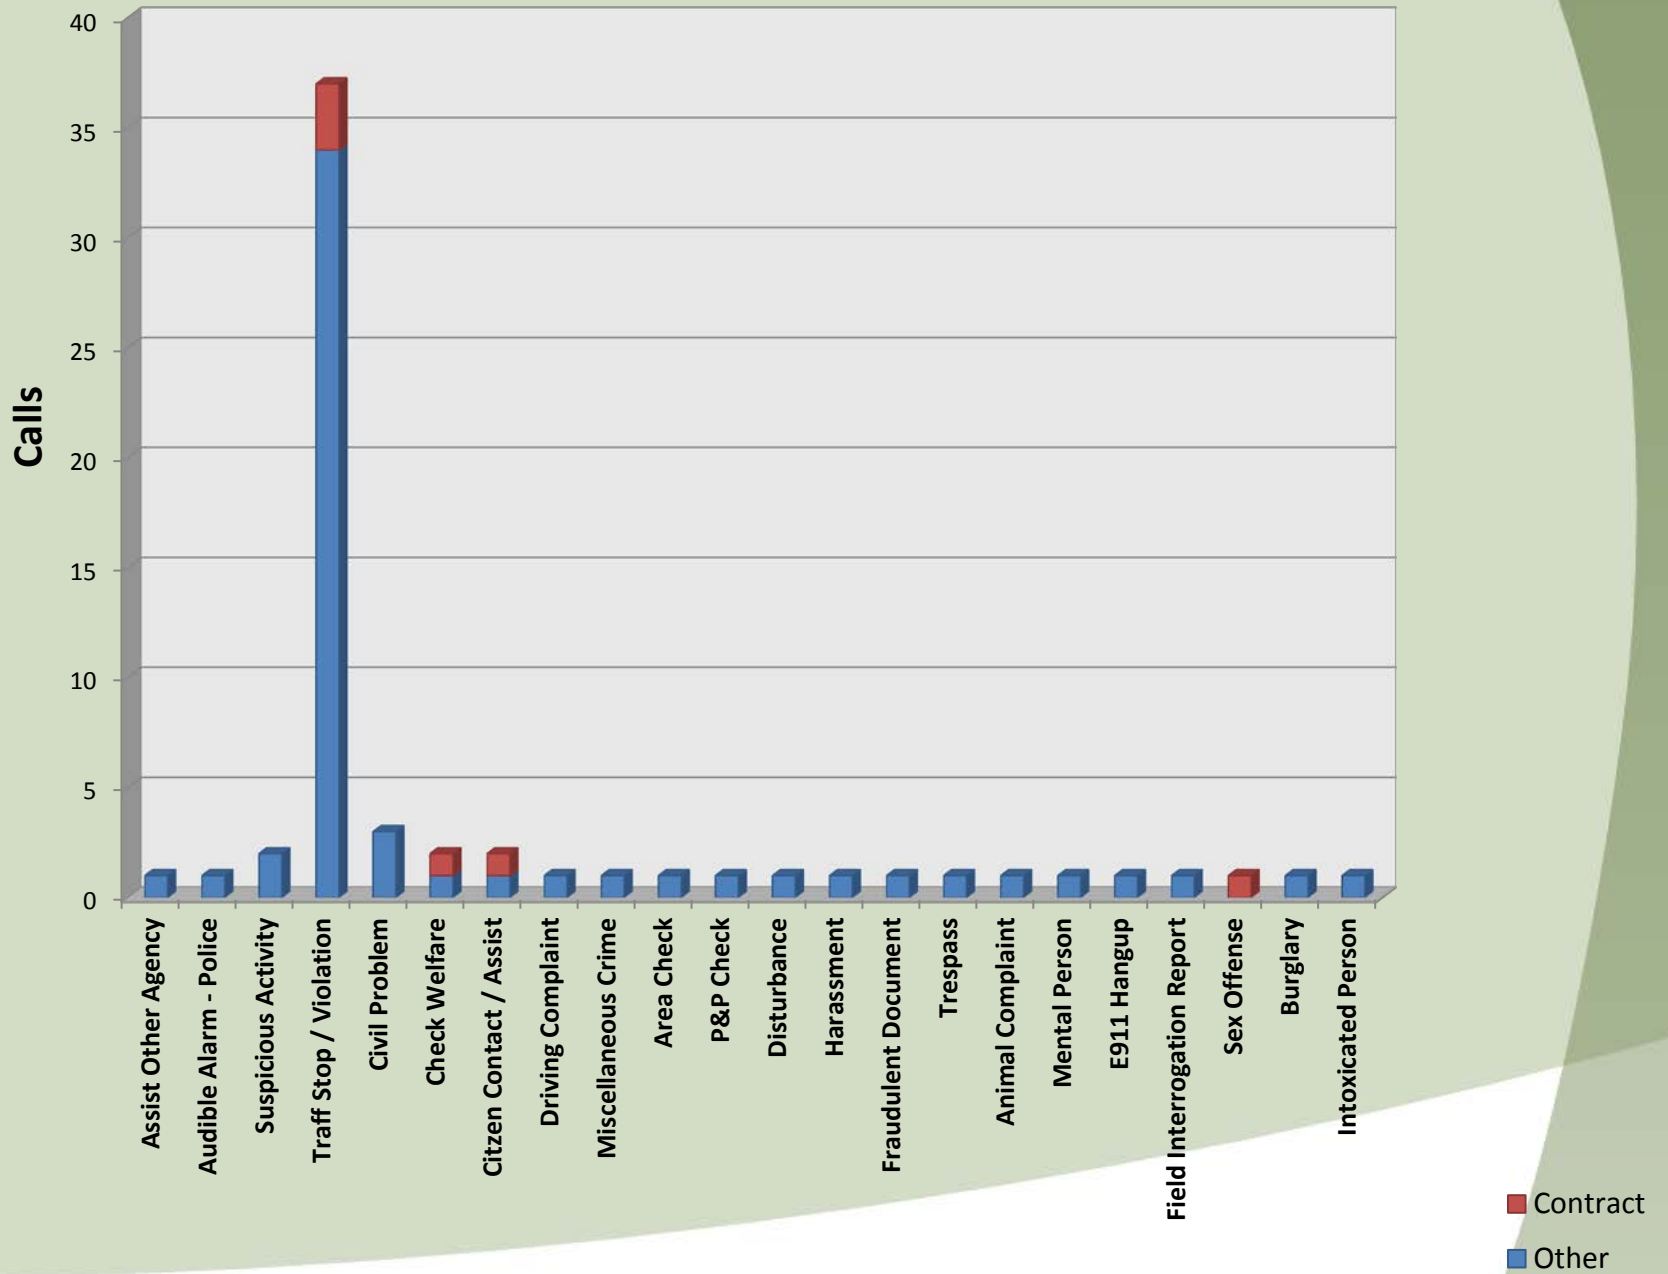

# City of Aurora Top Calls for Service April 2017

# Call Type by Primary Deputy April 2017

### City of Aurora Calls for Service by Hours Range April 2017