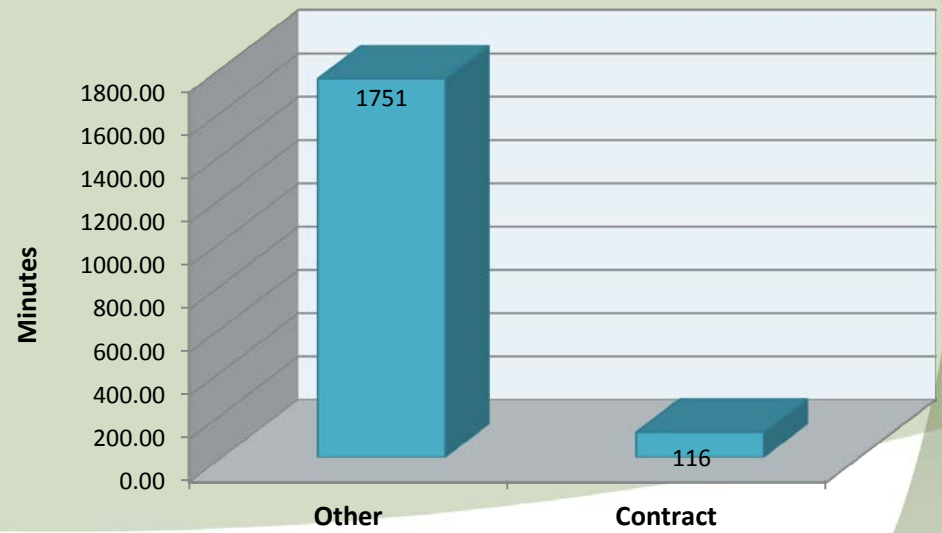

### City of Aurora Calls for Service by Hours Range April 2017

### City of Aurora Calls for Service by Day of Week April 2017

**City of Aurora  
Calls Average Call Length  
April 2017**

**City of Aurora  
Calls Total Call Length  
April 2017**

**City of Aurora  
Calls Average Call Arrival Time  
April 2017**