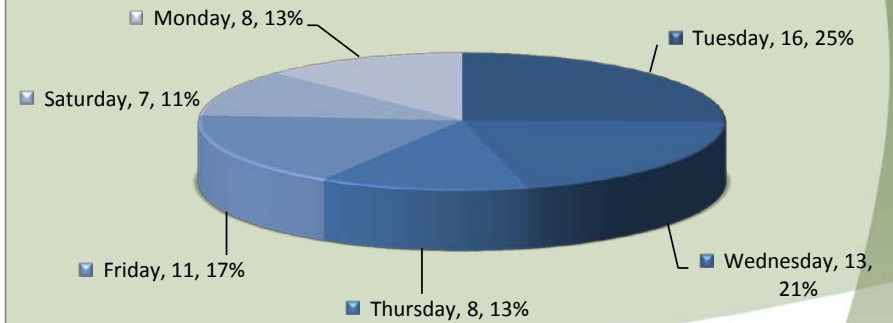

**City of Aurora
Calls Total Call Length
April 2017**

City of Aurora Calls for Service by Day of Week April 2017