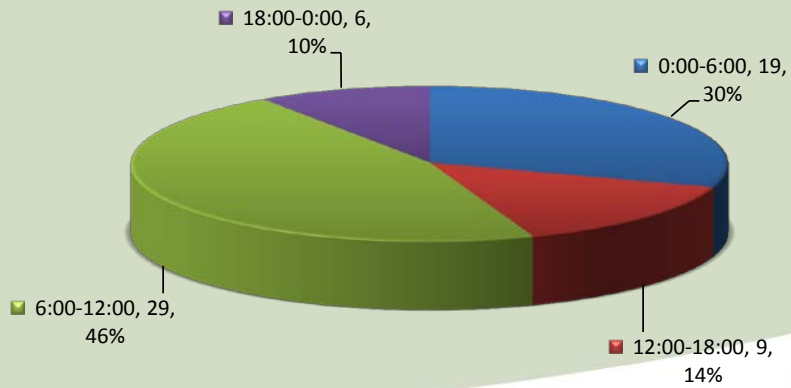

# City of Aurora Top Calls for Service April 2017

# Call Type by Primary Deputy April 2017

### City of Aurora Calls for Service by Hours Range April 2017