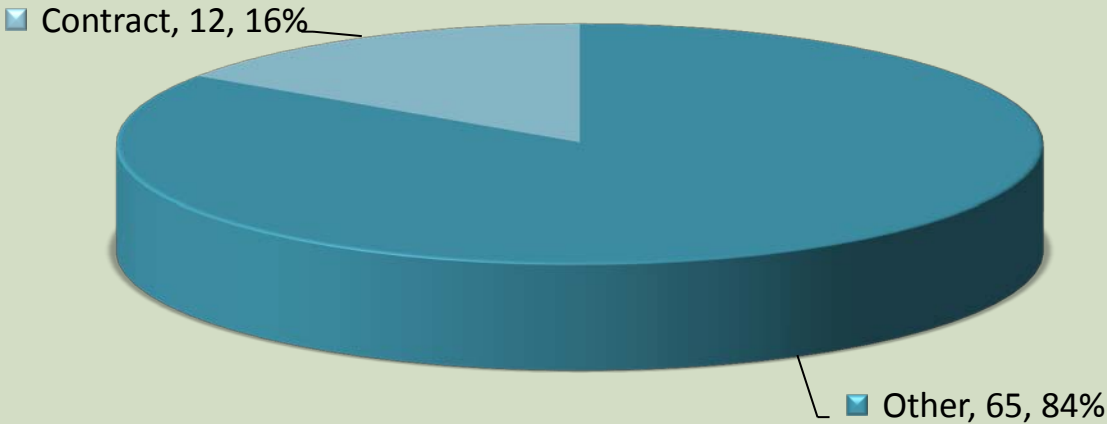

**City of Aurora
Calls by Primary Deputy
June 2017**