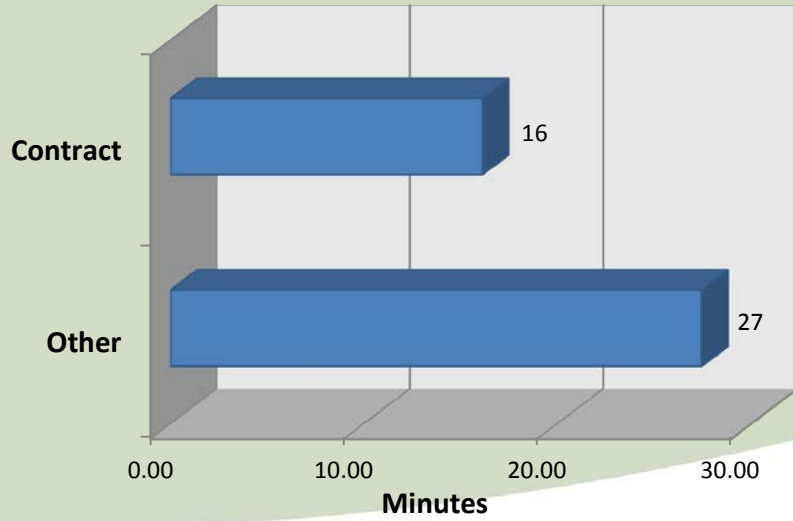

# Call Type by Primary Deputy June 2017

**City of Aurora  
Calls for Service by Hours Range  
June 2017**

**City of Aurora  
Calls for Service by Day of Week  
June 2017**

**City of Aurora  
Calls Average Call Length  
June 2017**