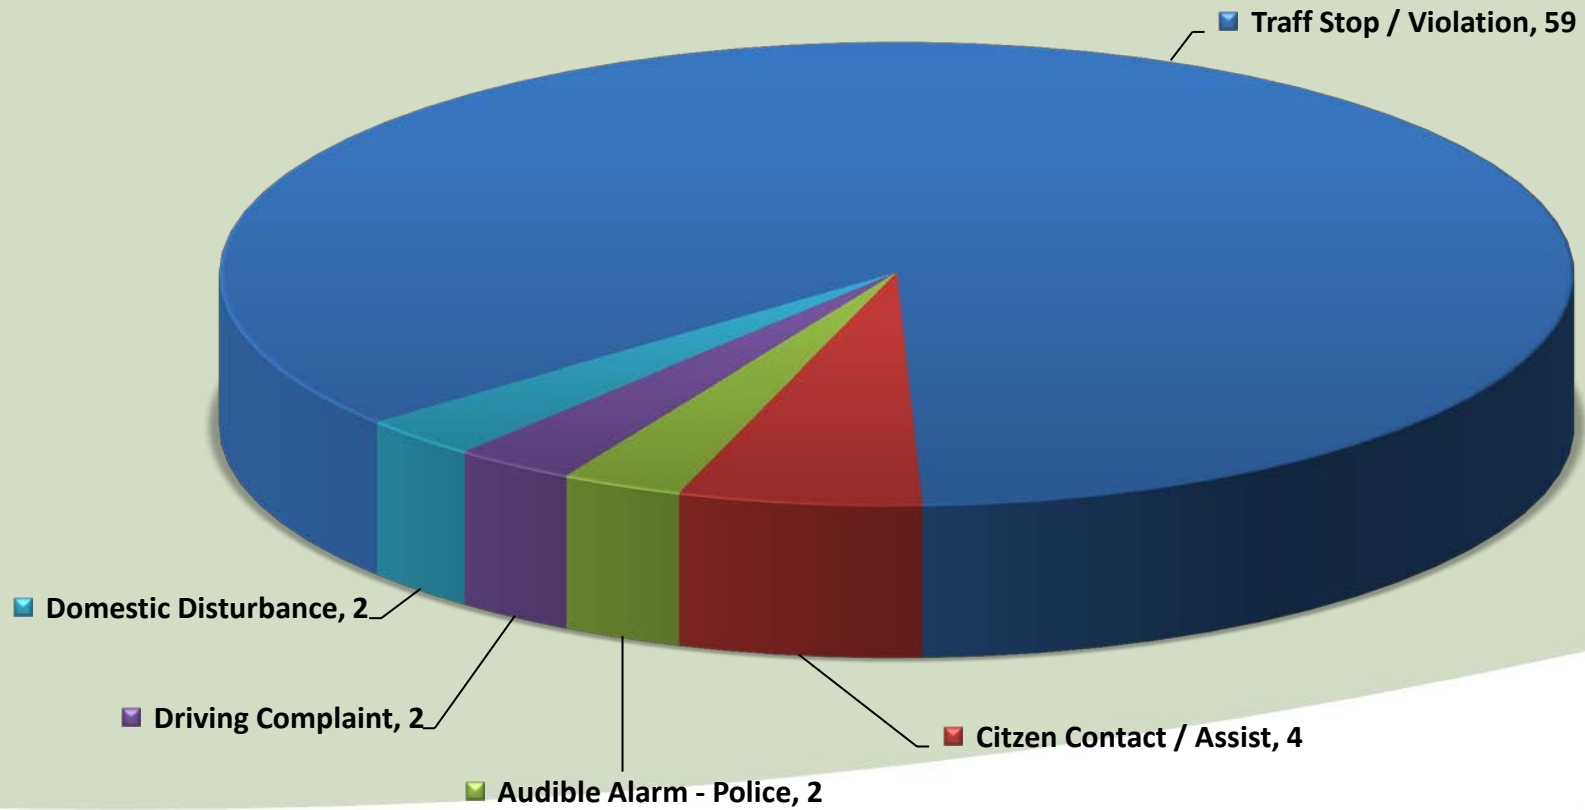

City of Aurora Top Calls for Service June 2017