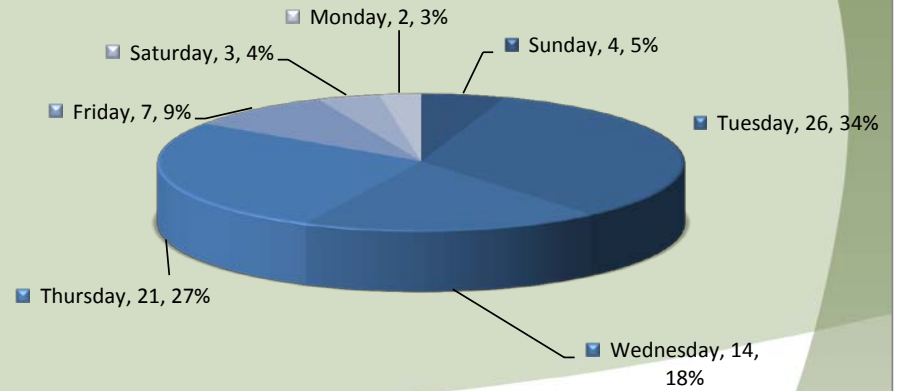

# City of Aurora Top Calls for Service June 2017

# Call Type by Primary Deputy June 2017

**City of Aurora  
Calls for Service by Hours Range  
June 2017**

**City of Aurora  
Calls for Service by Day of Week  
June 2017**

**City of Aurora  
Calls Average Call Length  
June 2017**