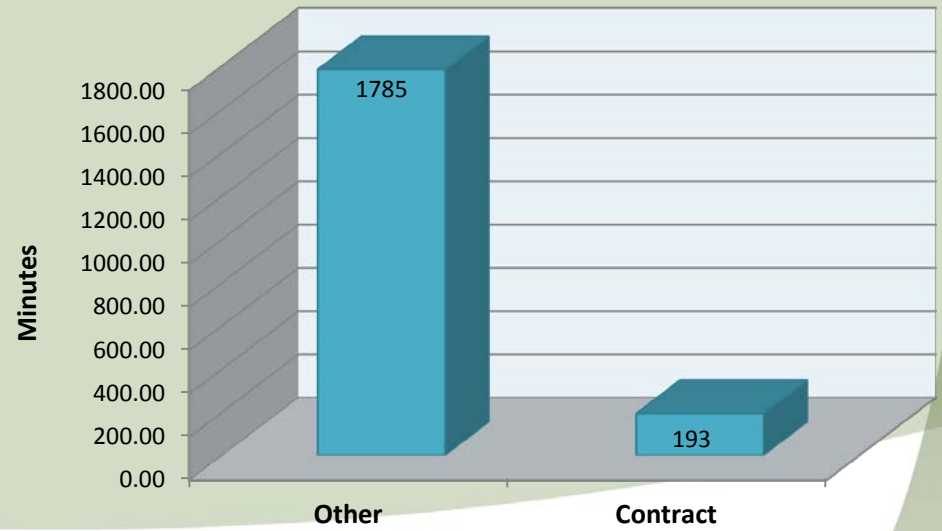

**City of Aurora
Calls Total Call Length
June 2017**