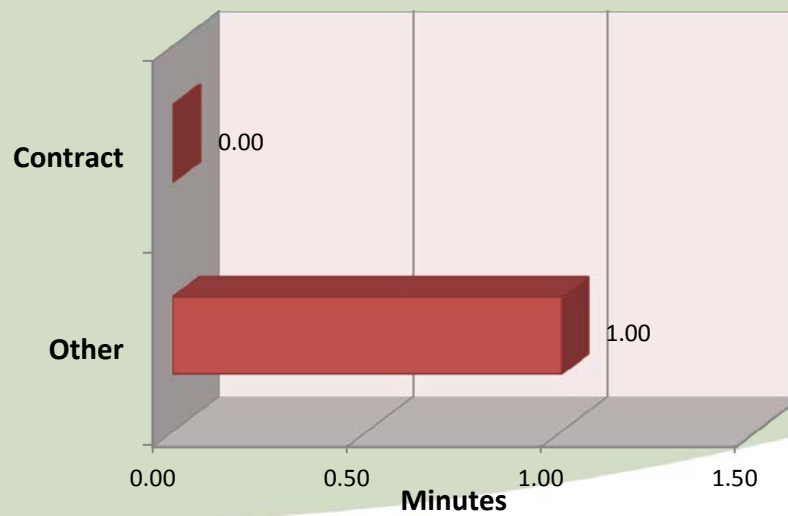

**City of Aurora
Calls Average Call Arrival Time
June 2017**