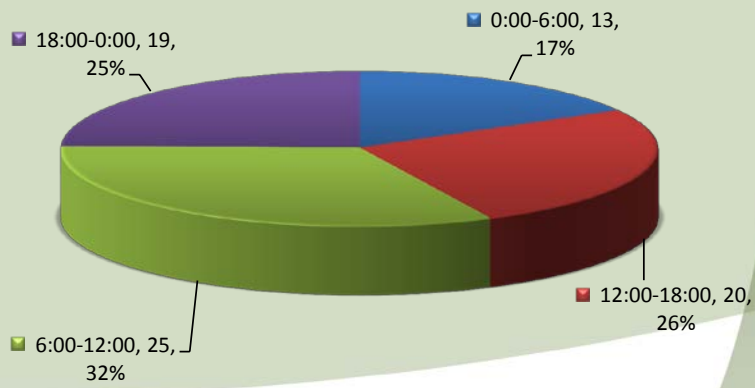

# City of Aurora Top Calls for Service June 2017

# Call Type by Primary Deputy June 2017

**City of Aurora  
Calls for Service by Hours Range  
June 2017**

**City of Aurora  
Calls for Service by Day of Week  
June 2017**

**City of Aurora  
Calls Average Call Length  
June 2017**