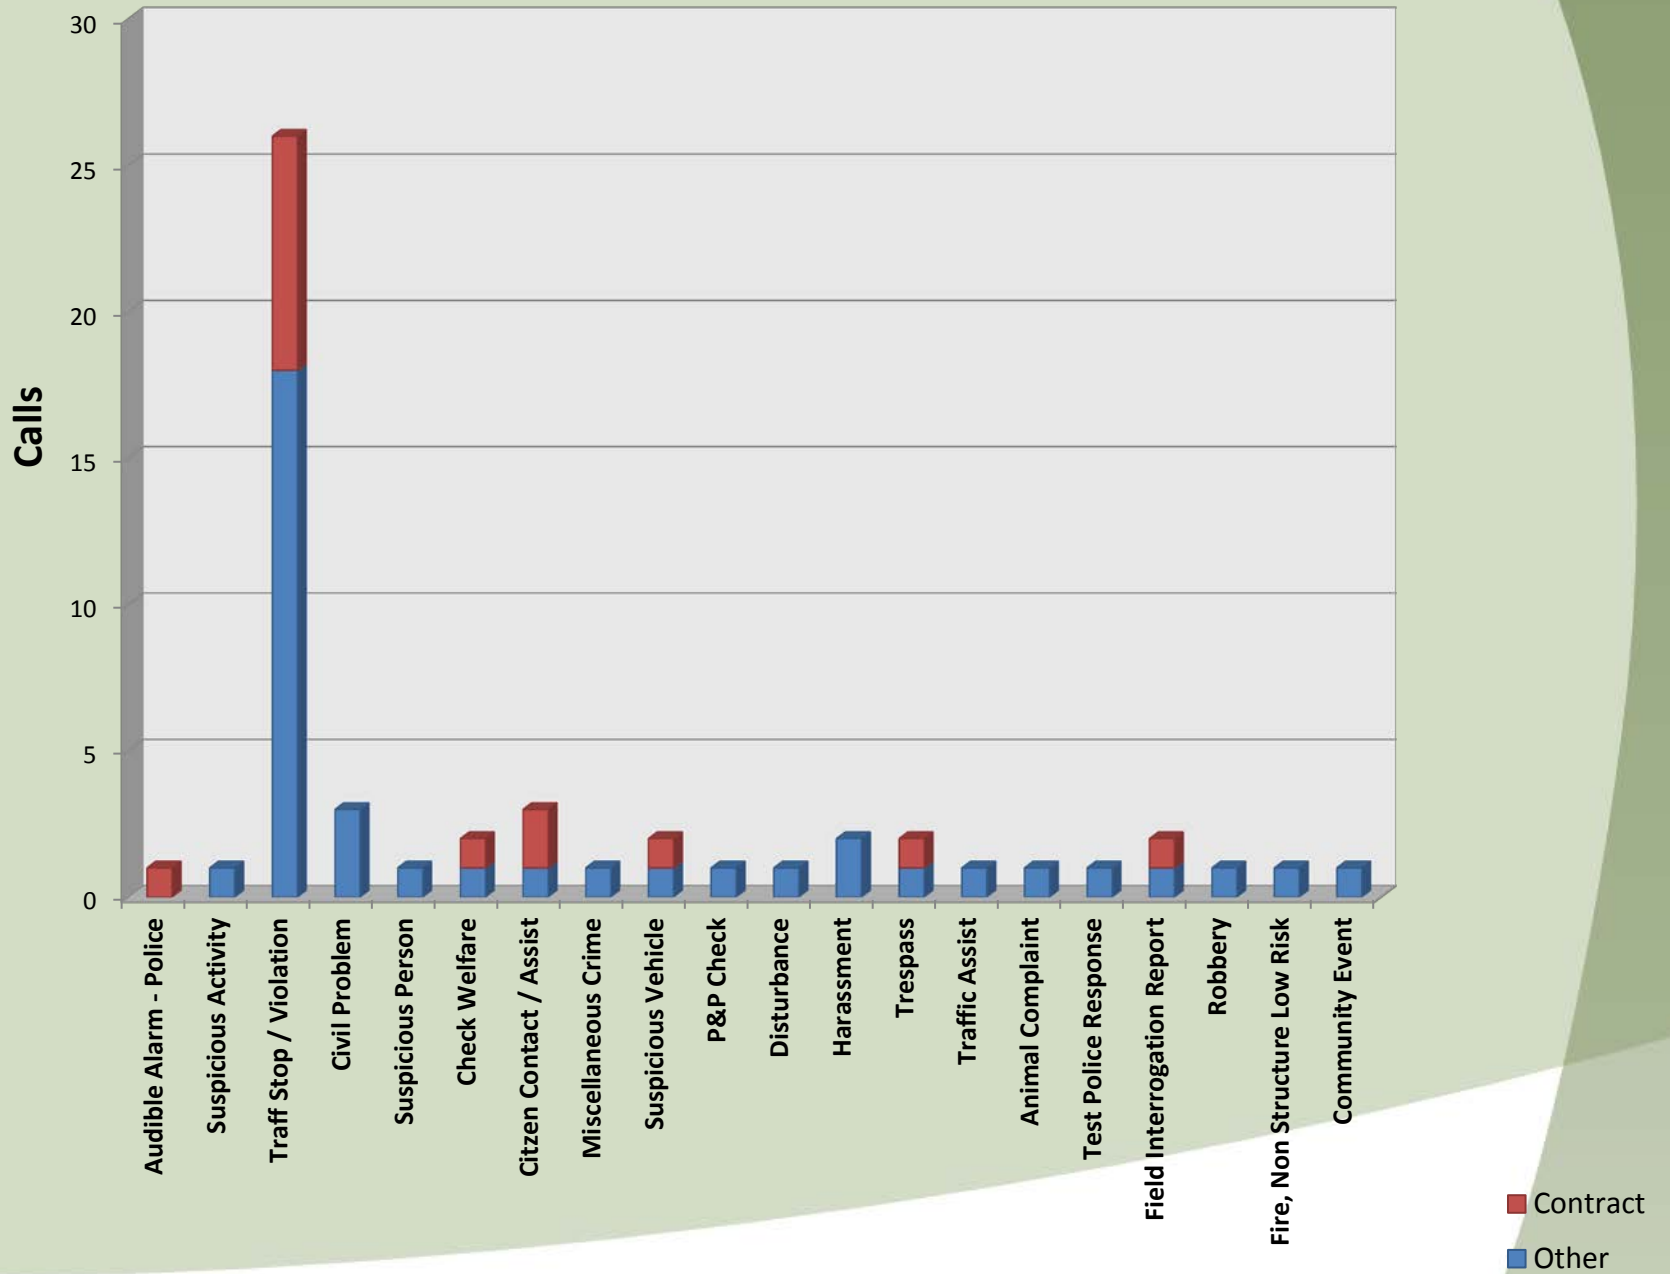

Call Type by Primary Deputy

August 2017