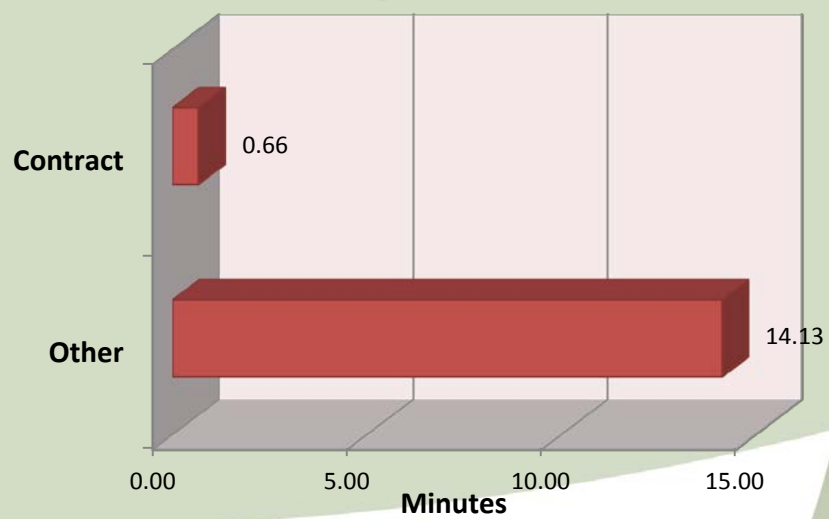

### City of Aurora Calls for Service by Day of Week August 2017

**City of Aurora  
Calls Average Call Length  
August 2017**

**City of Aurora  
Calls Total Call Length  
August 2017**

**City of Aurora  
Average Call Arrival Time  
August 2017**