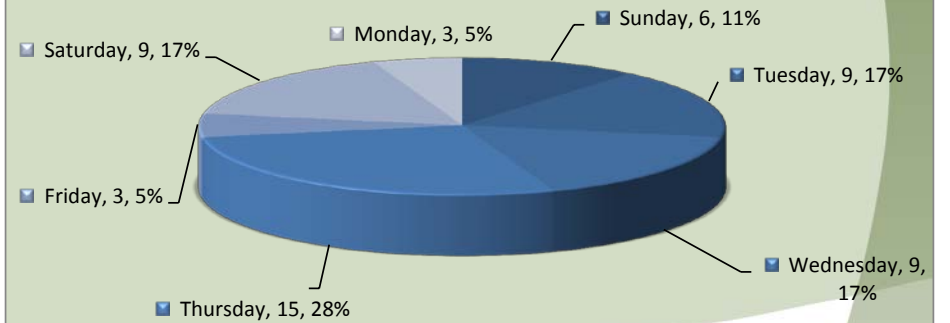

**City of Aurora
Calls Total Call Length
August 2017**

City of Aurora Calls for Service by Day of Week August 2017