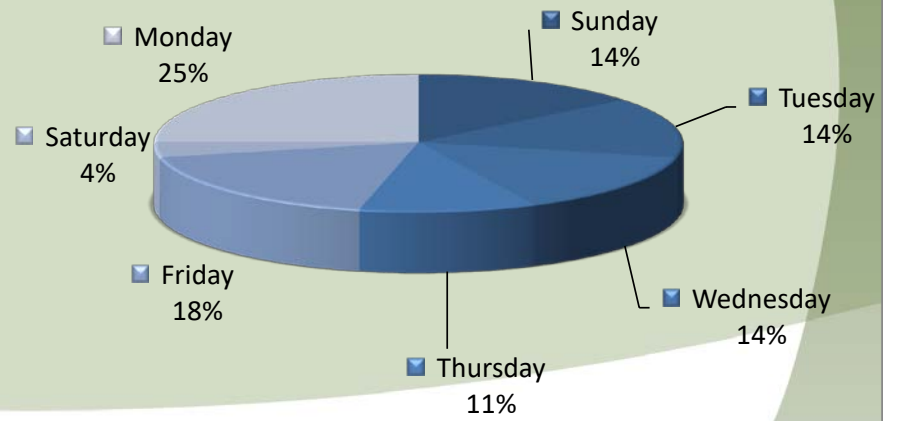

# City of Aurora Top Calls for Service March 2020

## Call Type by Primary Deputy March 2020

**City of Aurora  
Calls for Service by Hours Range  
March 2020**

**City of Aurora  
Calls for Service by Day of Week  
March 2020**

**City of Aurora  
Calls Average Call Length  
March 2020**

**City of Aurora  
Calls Total Call Length  
March 2020**

**City of Aurora  
Average Call Arrival Time (Traffic Removed)  
March 2020**