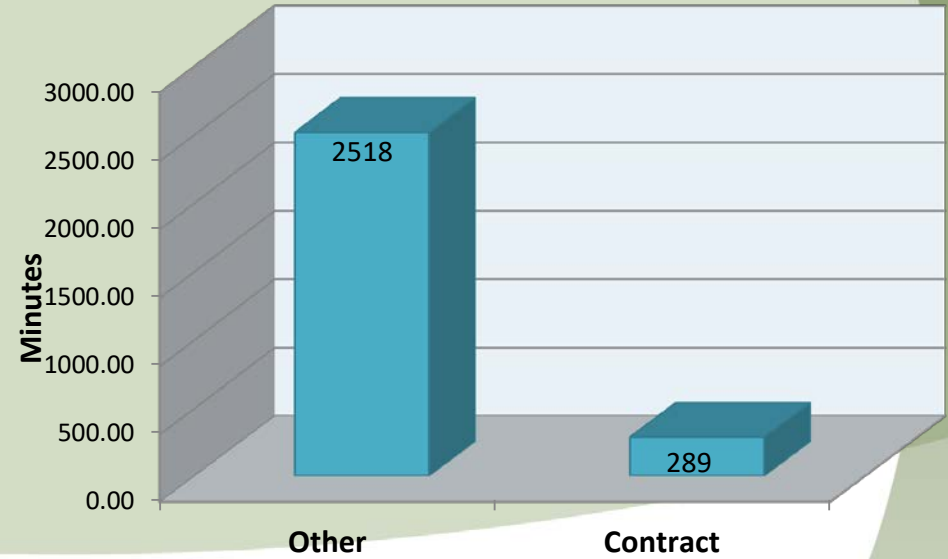

## Call Type by Primary Deputy March 2020

**City of Aurora  
Calls for Service by Hours Range  
March 2020**

**City of Aurora  
Calls for Service by Day of Week  
March 2020**

**City of Aurora  
Calls Average Call Length  
March 2020**

**City of Aurora  
Calls Total Call Length  
March 2020**

**City of Aurora  
Average Call Arrival Time (Traffic Removed)  
March 2020**