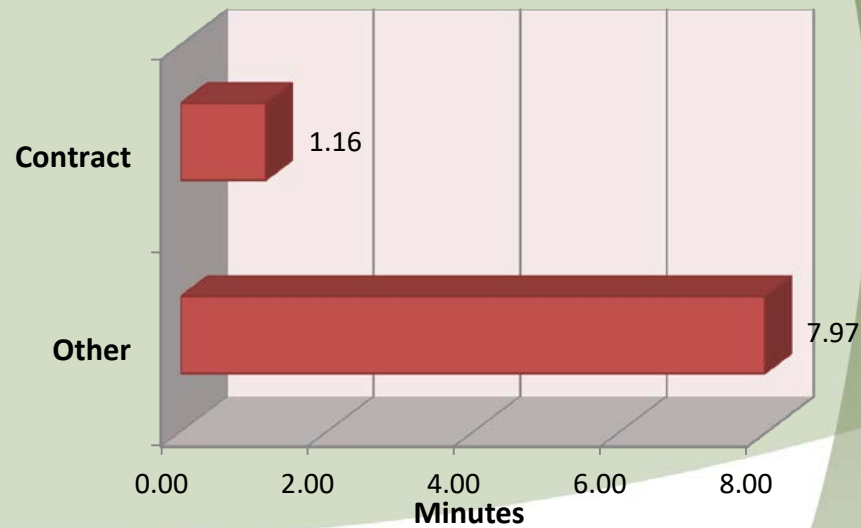

## Call Type by Primary Deputy March 2020

**City of Aurora  
Calls for Service by Hours Range  
March 2020**

**City of Aurora  
Calls for Service by Day of Week  
March 2020**

**City of Aurora  
Calls Average Call Length  
March 2020**

**City of Aurora  
Calls Total Call Length  
March 2020**

**City of Aurora  
Average Call Arrival Time (Traffic Removed)  
March 2020**