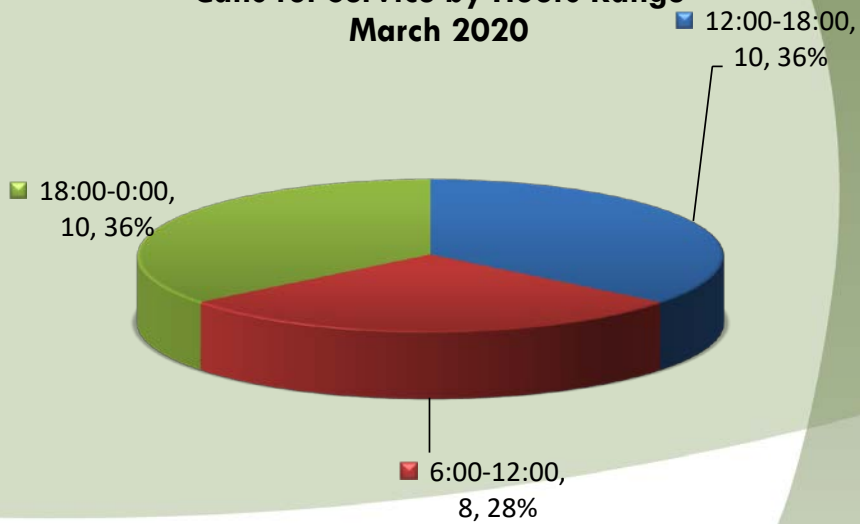

# City of Aurora Top Calls for Service March 2020

## Call Type by Primary Deputy March 2020

**City of Aurora  
Calls for Service by Hours Range  
March 2020**

**City of Aurora  
Calls for Service by Day of Week  
March 2020**

**City of Aurora  
Calls Average Call Length  
March 2020**