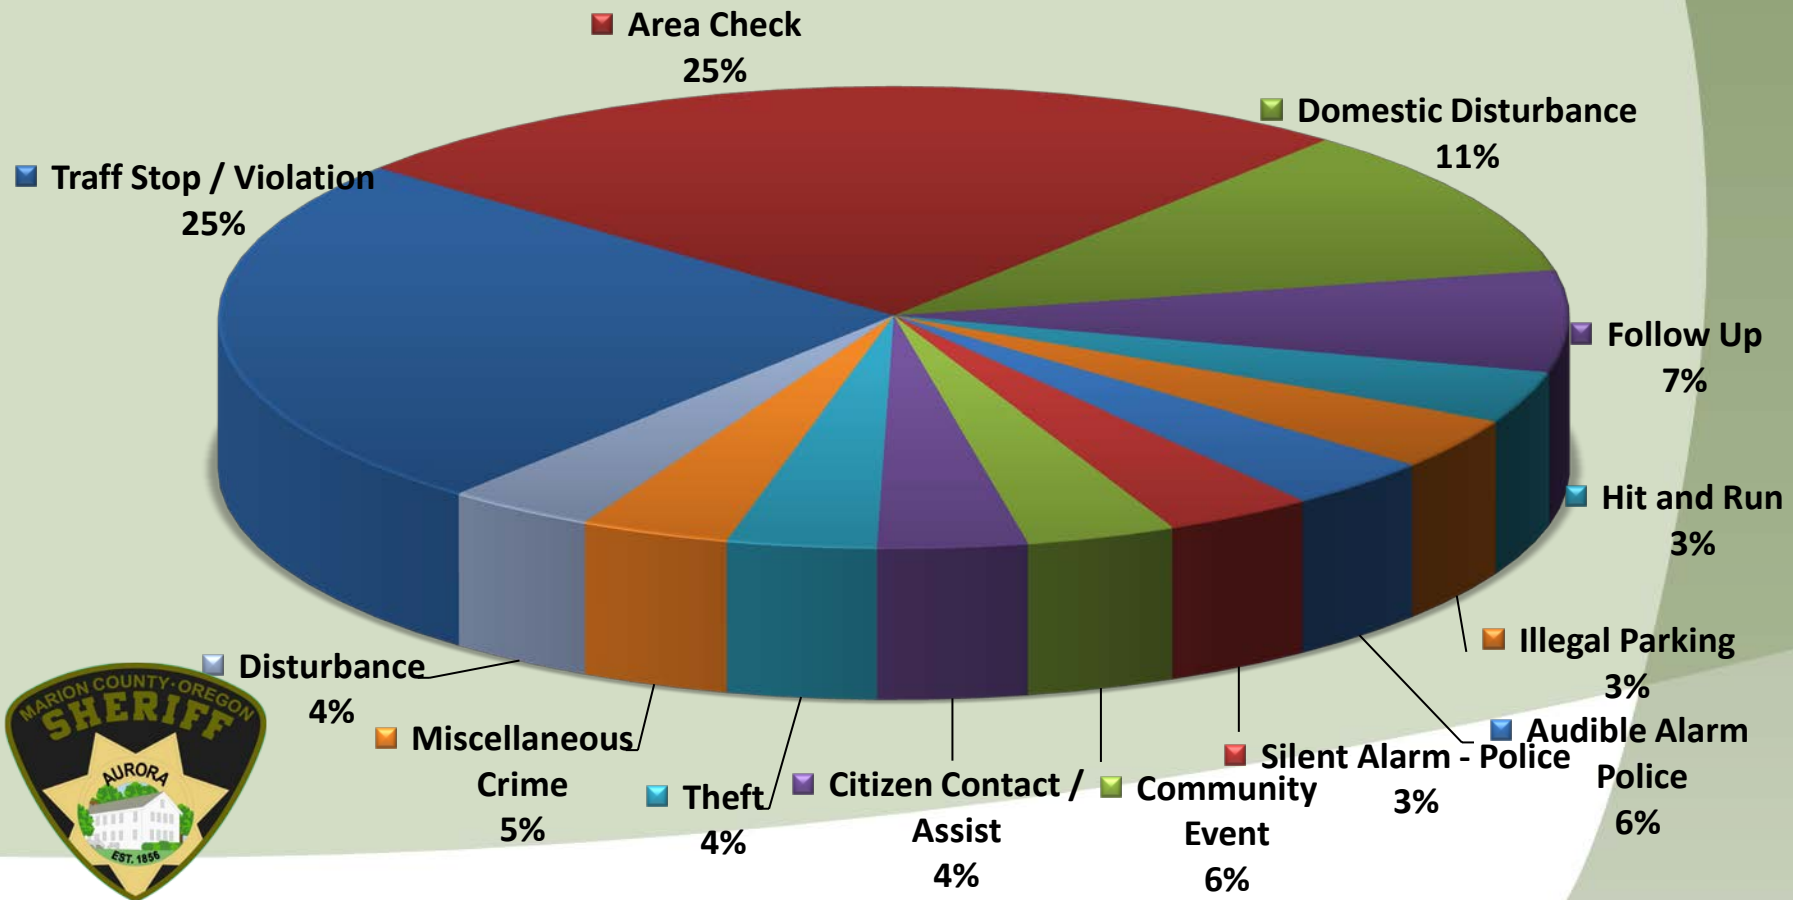

# City of Aurora Top Calls for Service March 2020

## Call Type by Primary Deputy March 2020

**City of Aurora  
Calls for Service by Hours Range  
March 2020**

**City of Aurora  
Calls for Service by Day of Week  
March 2020**

**City of Aurora  
Calls Average Call Length  
March 2020**