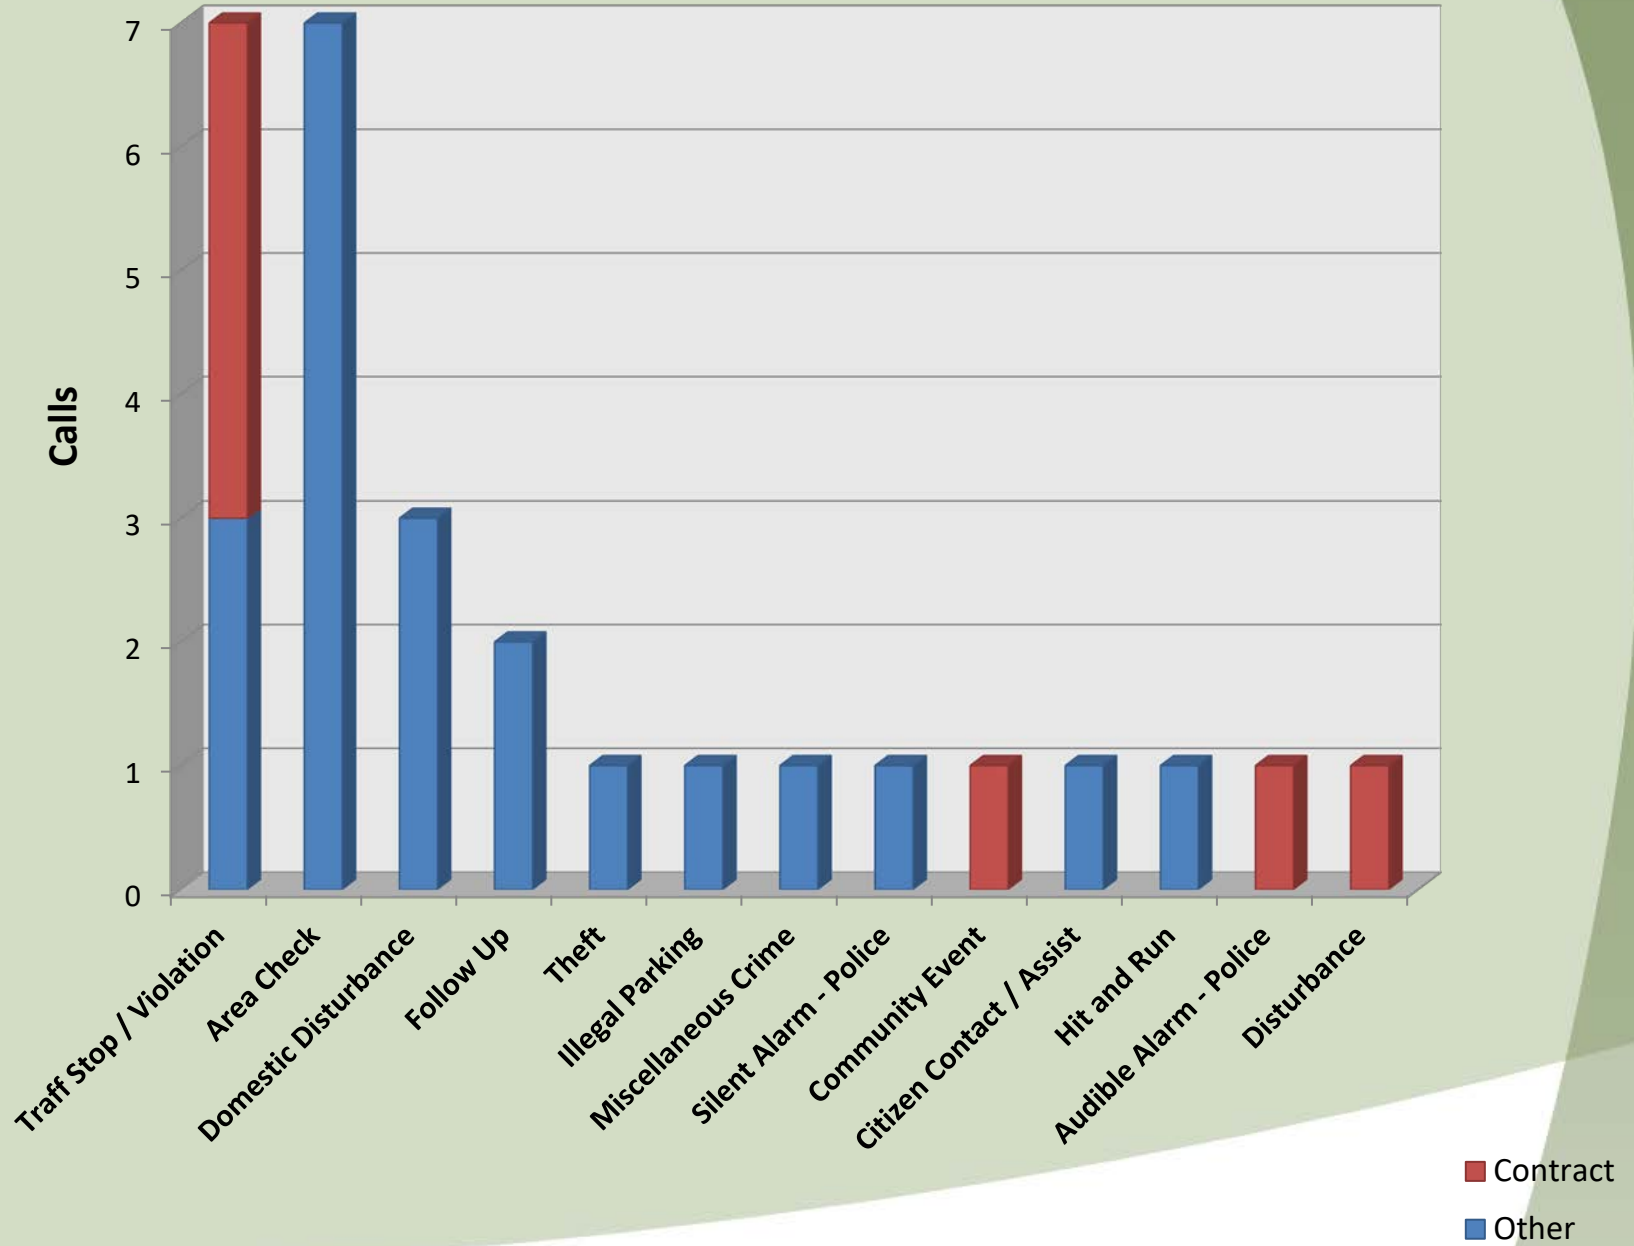

# City of Aurora Top Calls for Service March 2020

## Call Type by Primary Deputy March 2020

**City of Aurora  
Calls for Service by Hours Range  
March 2020**

**City of Aurora  
Calls for Service by Day of Week  
March 2020**

**City of Aurora  
Calls Average Call Length  
March 2020**