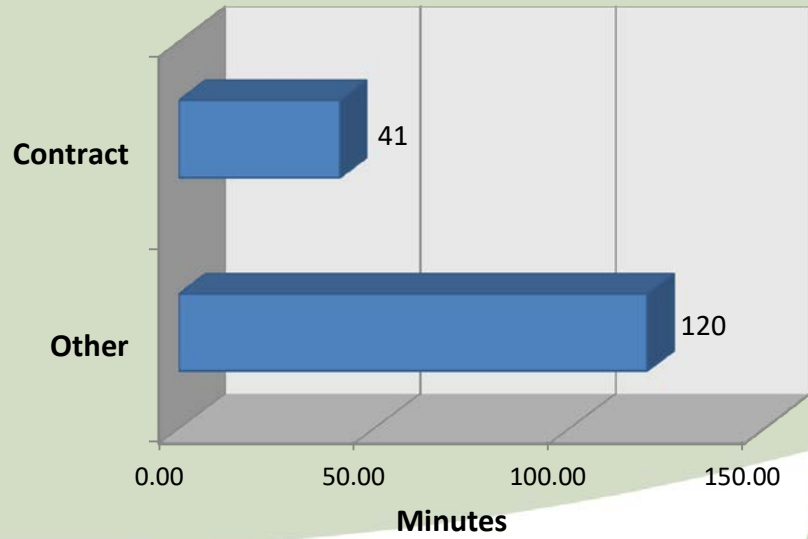

## Call Type by Primary Deputy March 2020

**City of Aurora  
Calls for Service by Hours Range  
March 2020**

**City of Aurora  
Calls for Service by Day of Week  
March 2020**

**City of Aurora  
Calls Average Call Length  
March 2020**

**City of Aurora  
Calls Total Call Length  
March 2020**

**City of Aurora  
Average Call Arrival Time (Traffic Removed)  
March 2020**