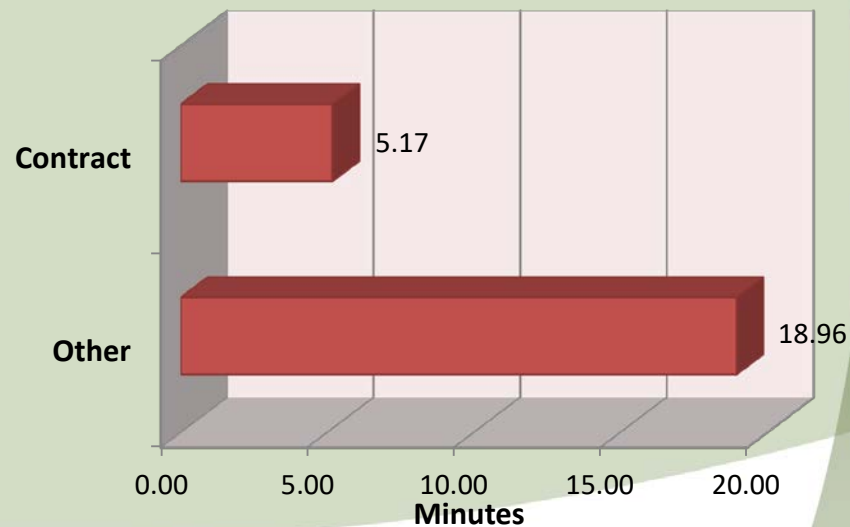

City of Aurora Top Calls for Service January 2021

Call Type by Primary Deputy January 2021

**City of Aurora
Calls for Service by Hours Range
January 2021**

**City of Aurora
Calls for Service by Day of Week
January 2021**

**City of Aurora
Calls Average Call Length
January 2021**

**City of Aurora
Calls Total Call Length
January 2021**

**City of Aurora
Average Call Arrival Time (Traffic Removed)
January 2021**

City of Aurora Calls by Primary Deputy January 2021