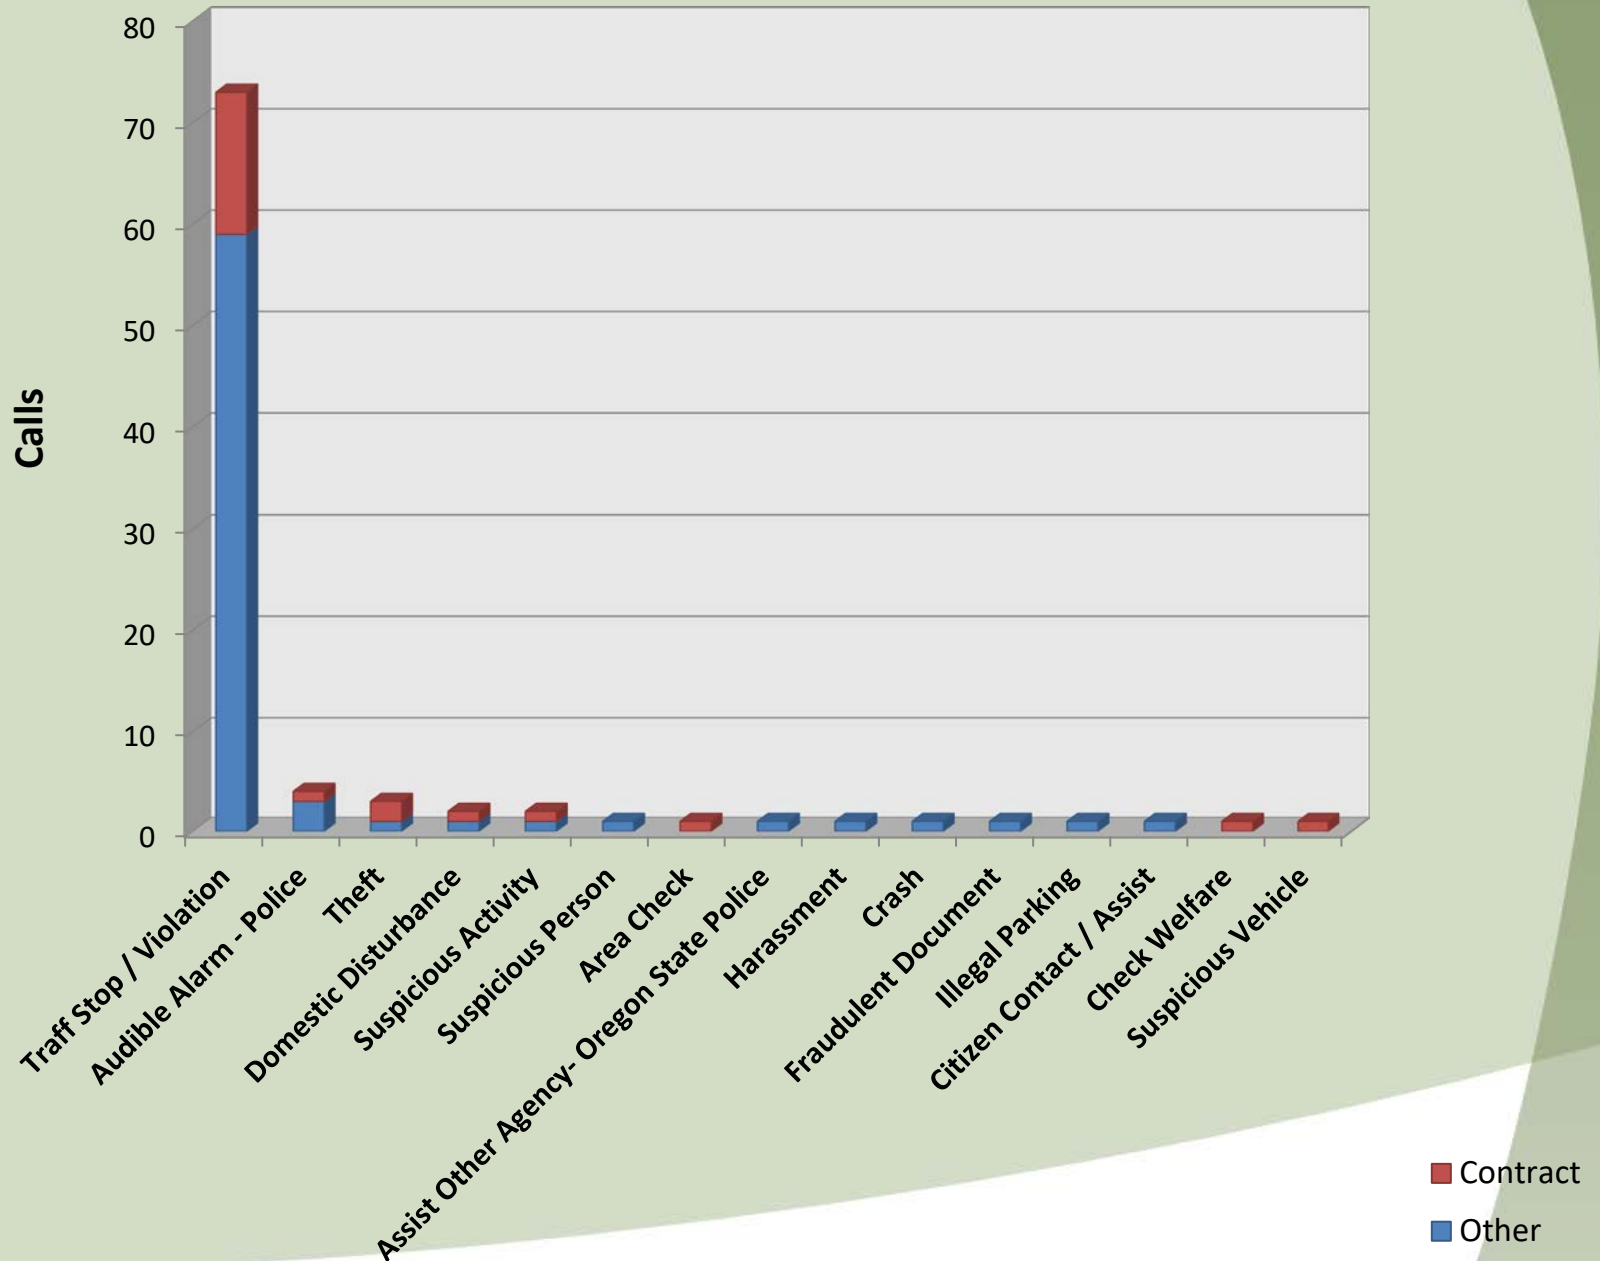

City of Aurora Top Calls for Service January 2021

Call Type by Primary Deputy January 2021

**City of Aurora
Calls for Service by Hours Range
January 2021**

**City of Aurora
Calls for Service by Day of Week
January 2021**

**City of Aurora
Calls Average Call Length
January 2021**

**City of Aurora
Calls Total Call Length
January 2021**

**City of Aurora
Average Call Arrival Time (Traffic Removed)
January 2021**

City of Aurora Calls by Primary Deputy January 2021

SMS202101: Traff Stop / Violatio	1/29/2021 15:22	1/29/2021 15:31	0.00	9.32	A026	EHLEN RD NE, MARION COUNTY/AIRPORT	Friday	Other
SMS202101: Traff Stop / Violatio	1/29/2021 15:39	1/29/2021 15:51	0.00	11.45	A026	EHLEN RD NE, MARION COUNTY/AIRPORT	Friday	Other
SMS202101: Traff Stop / Violatio	1/29/2021 15:58	1/29/2021 16:09	0.00	10.52	A026	EHLEN RD NE/AIRPORT RD NE(MapBook:1	Friday	Other
SMS202101: Traff Stop / Violatio	1/29/2021 16:05	1/29/2021 16:17	0.00	11.90	A026	EHLEN RD NE, MARION COUNTY/AIRPORT	Friday	Other
SMS202101: Traff Stop / Violatio	1/29/2021 16:18	1/29/2021 16:30	0.00	12.27	A026	EHLEN RD NE, MARION COUNTY/AIRPORT	Friday	Other