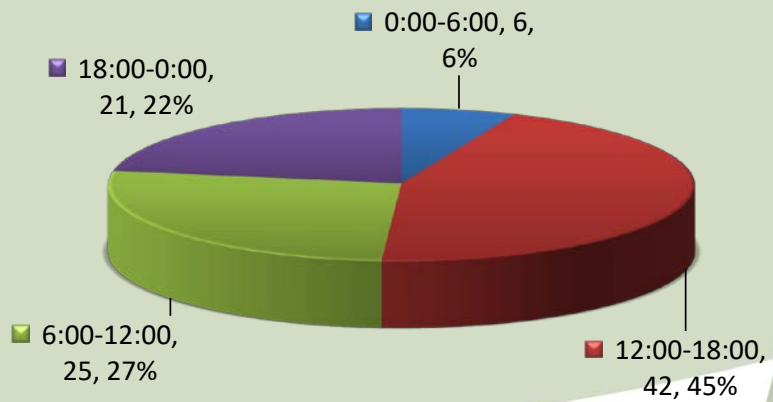

City of Aurora Top Calls for Service January 2021

Call Type by Primary Deputy January 2021

**City of Aurora
Calls for Service by Hours Range
January 2021**

**City of Aurora
Calls for Service by Day of Week
January 2021**

**City of Aurora
Calls Average Call Length
January 2021**

**City of Aurora
Calls Total Call Length
January 2021**

**City of Aurora
Average Call Arrival Time (Traffic Removed)
January 2021**

City of Aurora Calls by Primary Deputy January 2021