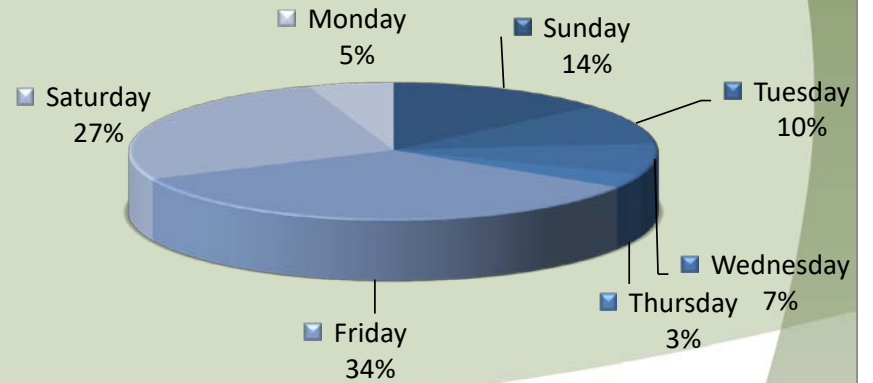

City of Aurora Top Calls for Service January 2021

Call Type by Primary Deputy January 2021

**City of Aurora
Calls for Service by Hours Range
January 2021**

**City of Aurora
Calls for Service by Day of Week
January 2021**

**City of Aurora
Calls Average Call Length
January 2021**

**City of Aurora
Calls Total Call Length
January 2021**

**City of Aurora
Average Call Arrival Time (Traffic Removed)
January 2021**

City of Aurora Calls by Primary Deputy January 2021