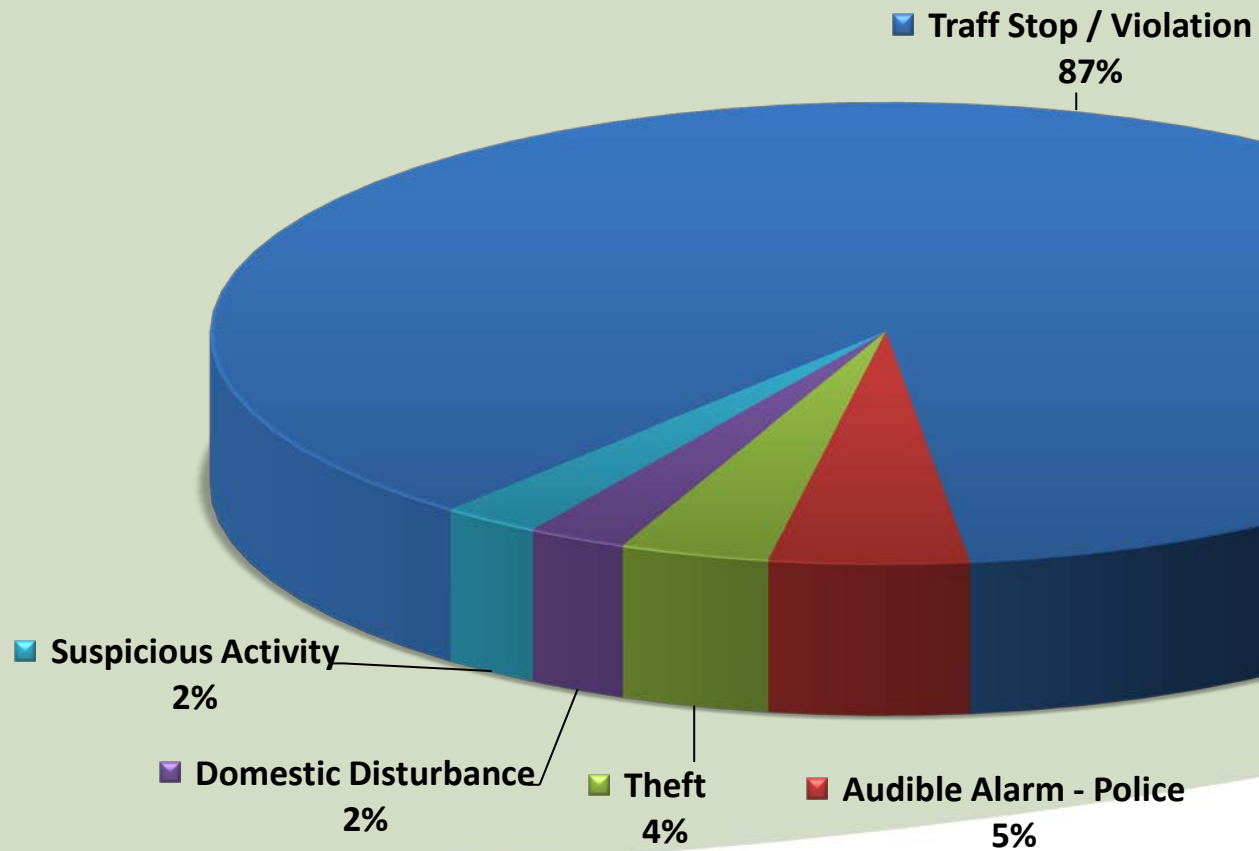

City of Aurora Top Calls for Service January 2021

Call Type by Primary Deputy January 2021

**City of Aurora
Calls for Service by Hours Range
January 2021**

**City of Aurora
Calls for Service by Day of Week
January 2021**

**City of Aurora
Calls Average Call Length
January 2021**

**City of Aurora
Calls Total Call Length
January 2021**

**City of Aurora
Average Call Arrival Time (Traffic Removed)
January 2021**

City of Aurora Calls by Primary Deputy January 2021