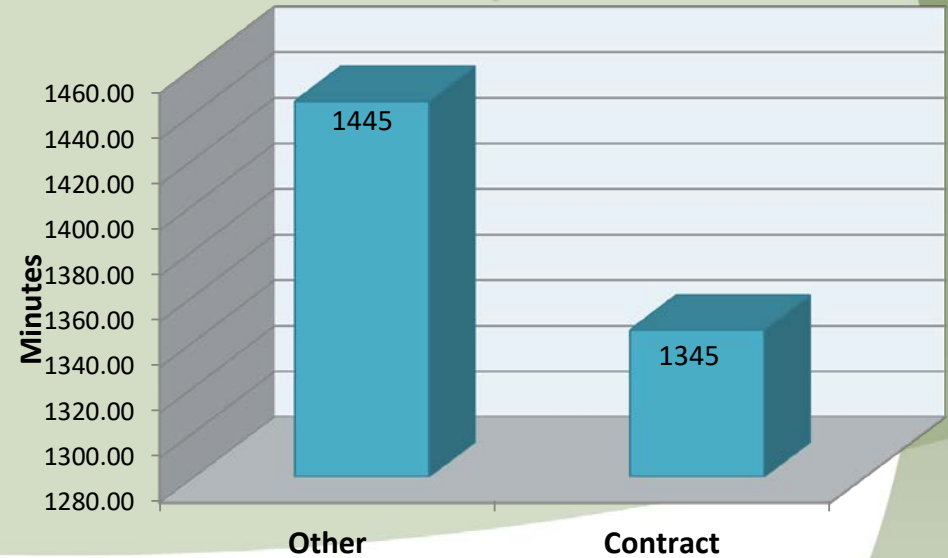

City of Aurora Top Calls for Service January 2021

Call Type by Primary Deputy January 2021

**City of Aurora
Calls for Service by Hours Range
January 2021**

**City of Aurora
Calls for Service by Day of Week
January 2021**

**City of Aurora
Calls Average Call Length
January 2021**

**City of Aurora
Calls Total Call Length
January 2021**

**City of Aurora
Average Call Arrival Time (Traffic Removed)
January 2021**

City of Aurora Calls by Primary Deputy January 2021