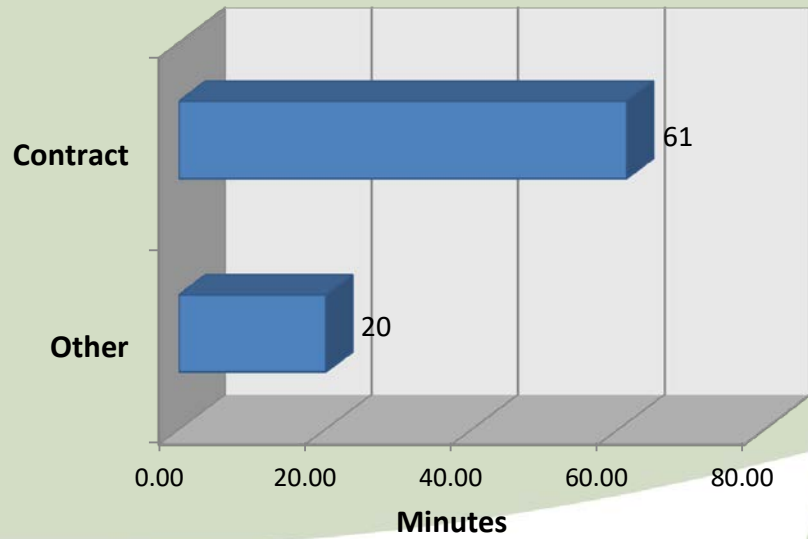

City of Aurora Top Calls for Service January 2021

Call Type by Primary Deputy January 2021

**City of Aurora
Calls for Service by Hours Range
January 2021**

**City of Aurora
Calls for Service by Day of Week
January 2021**

**City of Aurora
Calls Average Call Length
January 2021**

**City of Aurora
Calls Total Call Length
January 2021**

**City of Aurora
Average Call Arrival Time (Traffic Removed)
January 2021**

City of Aurora Calls by Primary Deputy January 2021