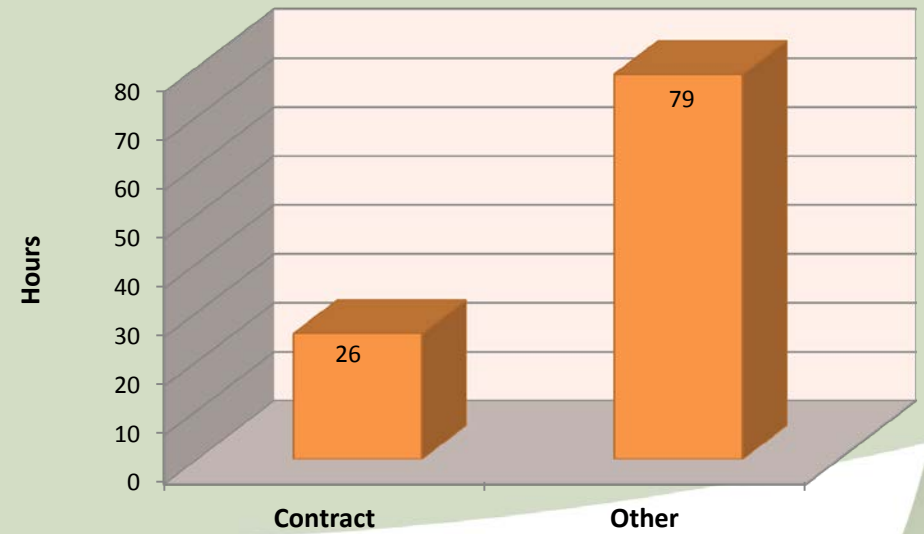

Top Calls for Service Jefferson - June 2015

Call Type by Primary Deputy Jefferson - June 2015

Calls for Service by Hours Range Jefferson - June 2015

Calls for Service by Day of Week Jefferson - June 2015

Average Call Length Jefferson - June 2015

Total Call Length Jefferson - June 2015

Average Call Arrival Time Jefferson - June 2015

Calls by Primary Deputy Jefferson - June 2015