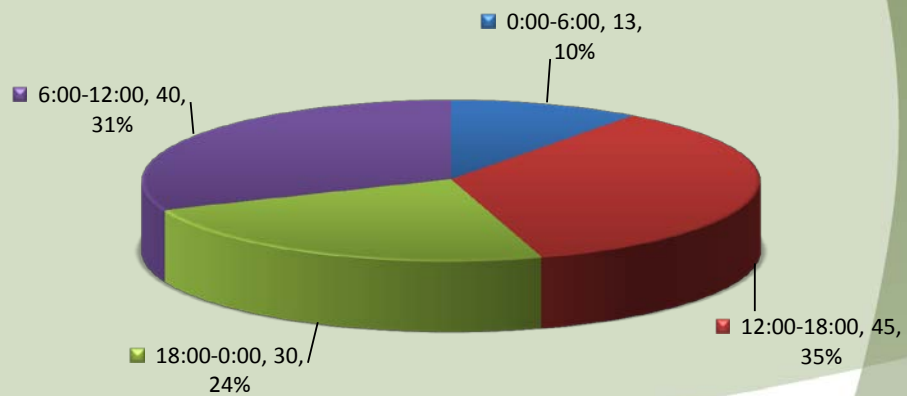

Top Calls for Service Jefferson - June 2015

Call Type by Primary Deputy Jefferson - June 2015

Calls for Service by Hours Range Jefferson - June 2015

Calls for Service by Day of Week Jefferson - June 2015

Average Call Length Jefferson - June 2015

Total Call Length Jefferson - June 2015

Average Call Arrival Time Jefferson - June 2015

Calls by Primary Deputy Jefferson - June 2015