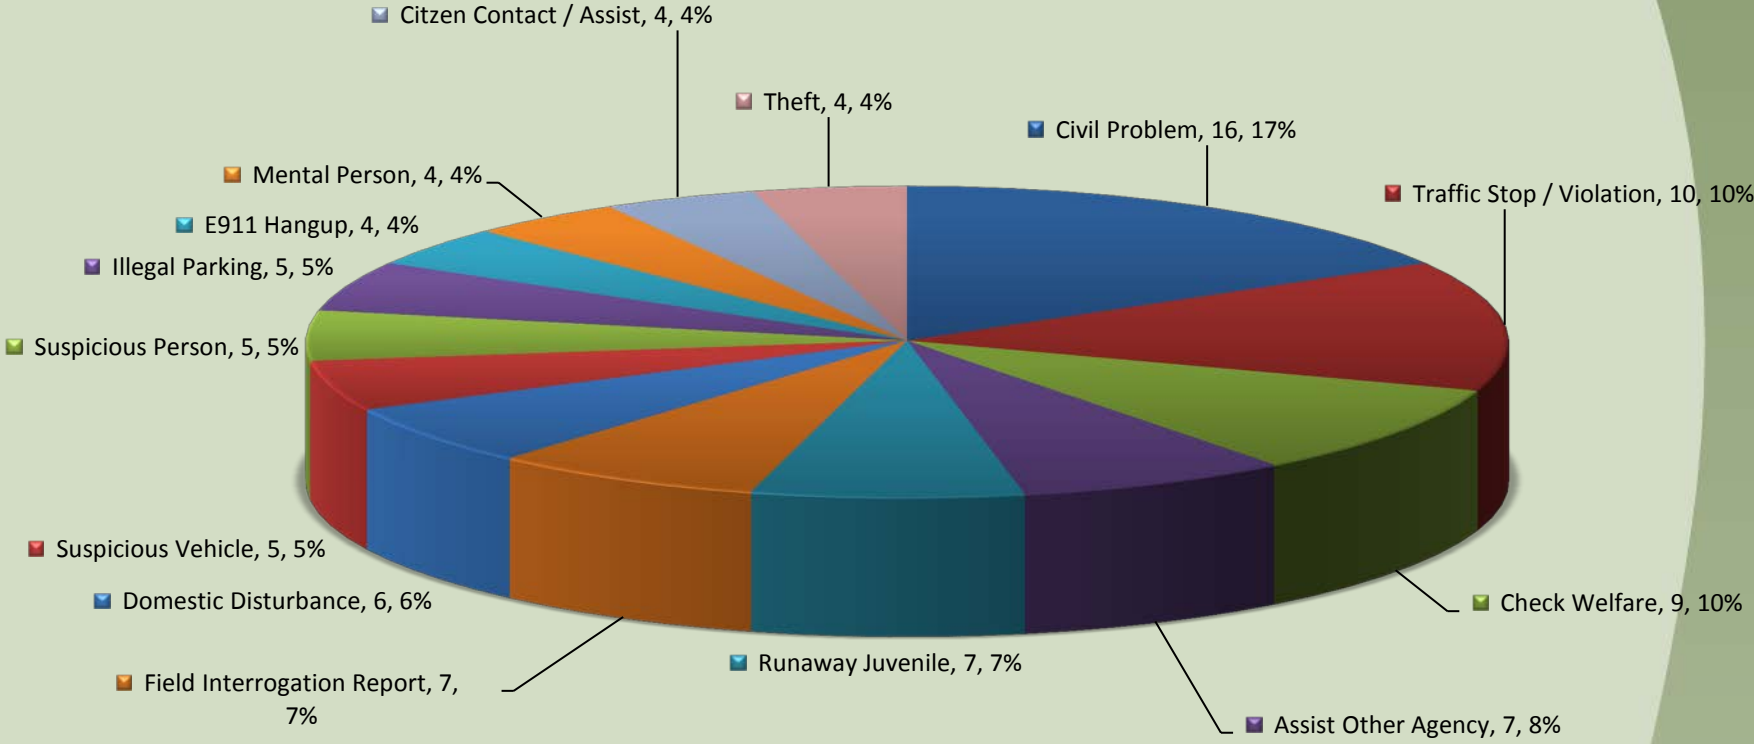

Top Calls for Service Jefferson - June 2015

Call Type by Primary Deputy Jefferson - June 2015

Calls for Service by Hours Range Jefferson - June 2015

Calls for Service by Day of Week Jefferson - June 2015

Average Call Length Jefferson - June 2015

Total Call Length Jefferson - June 2015

Average Call Arrival Time Jefferson - June 2015

Calls by Primary Deputy Jefferson - June 2015