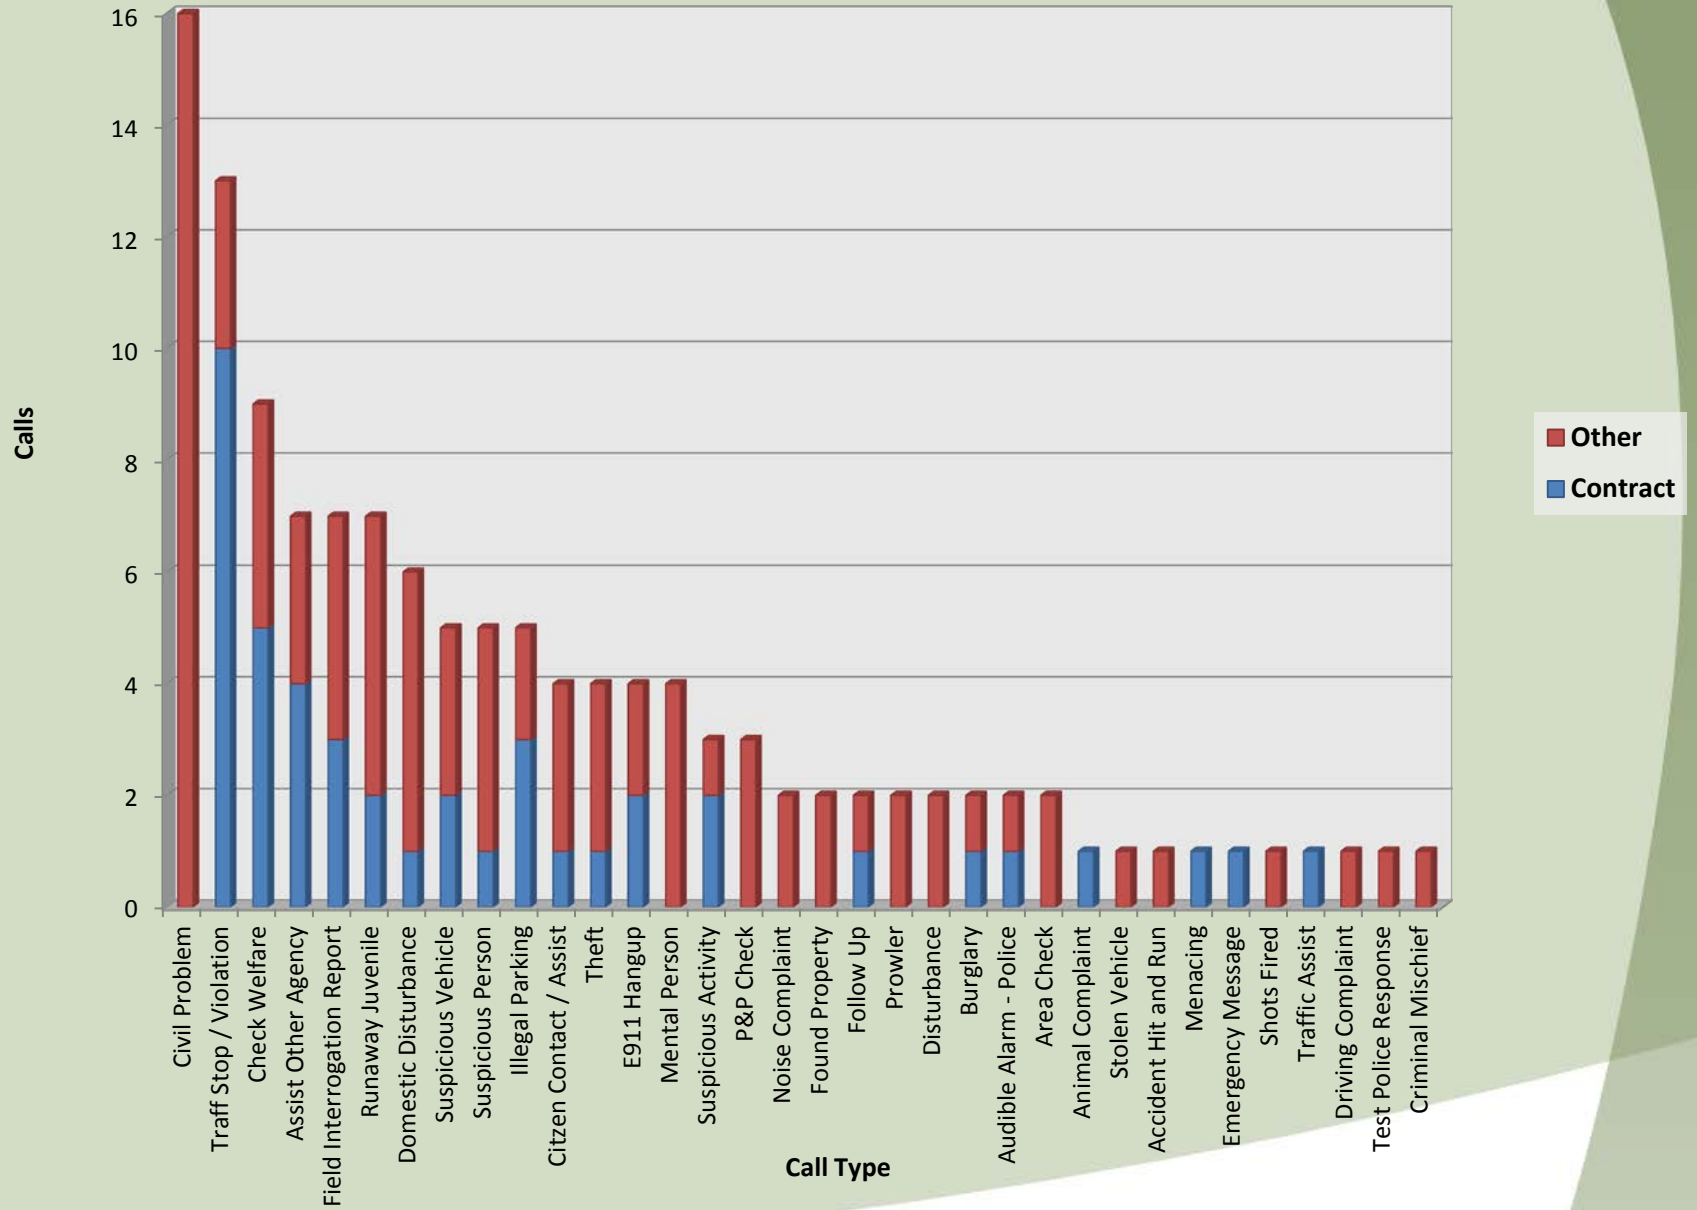

Top Calls for Service Jefferson - June 2015

Call Type by Primary Deputy Jefferson - June 2015

Calls for Service by Hours Range Jefferson - June 2015

Calls for Service by Day of Week Jefferson - June 2015

Average Call Length Jefferson - June 2015

Total Call Length Jefferson - June 2015

Average Call Arrival Time Jefferson - June 2015

Calls by Primary Deputy Jefferson - June 2015