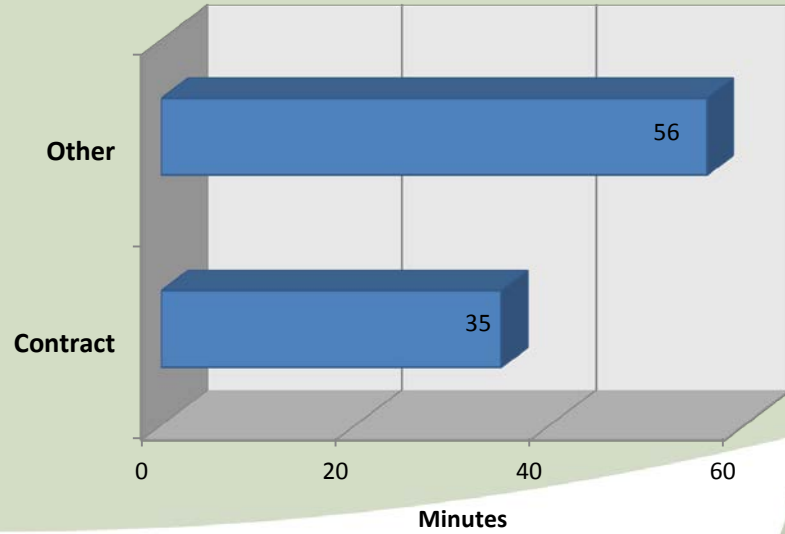

Top Calls for Service Jefferson - June 2015

Call Type by Primary Deputy Jefferson - June 2015

Calls for Service by Hours Range Jefferson - June 2015

Calls for Service by Day of Week Jefferson - June 2015

Average Call Length Jefferson - June 2015

Total Call Length Jefferson - June 2015

Average Call Arrival Time Jefferson - June 2015

Calls by Primary Deputy Jefferson - June 2015