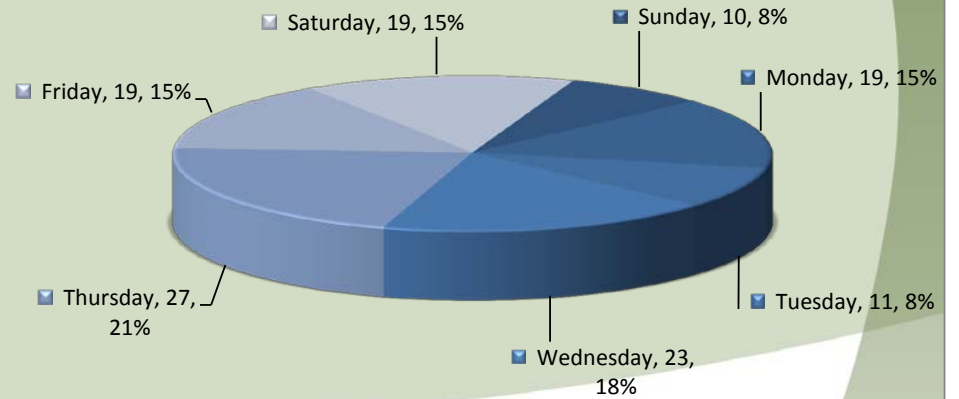

Top Calls for Service Jefferson - June 2015

Call Type by Primary Deputy Jefferson - June 2015

Calls for Service by Hours Range Jefferson - June 2015

Calls for Service by Day of Week Jefferson - June 2015

Average Call Length Jefferson - June 2015

Total Call Length Jefferson - June 2015

Average Call Arrival Time Jefferson - June 2015

Calls by Primary Deputy Jefferson - June 2015