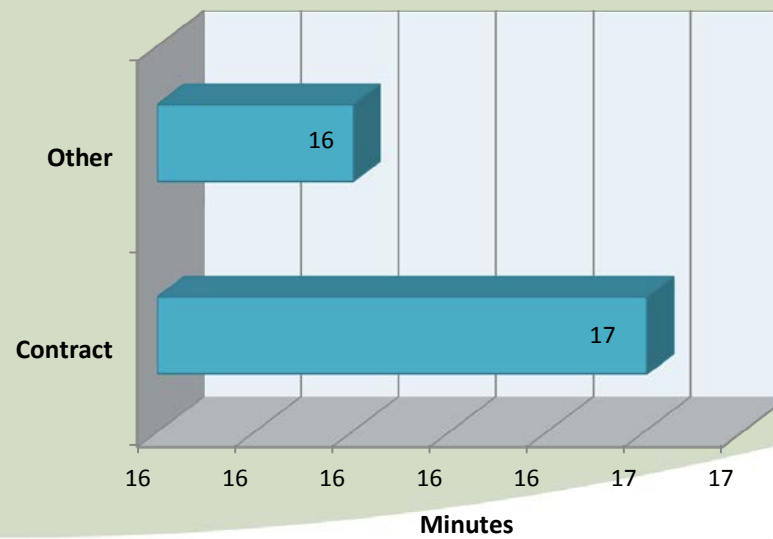

Top Calls for Service Jefferson - June 2015

Call Type by Primary Deputy Jefferson - June 2015

Calls for Service by Hours Range Jefferson - June 2015

Calls for Service by Day of Week Jefferson - June 2015

Average Call Length Jefferson - June 2015

Total Call Length Jefferson - June 2015

Average Call Arrival Time Jefferson - June 2015

Calls by Primary Deputy Jefferson - June 2015