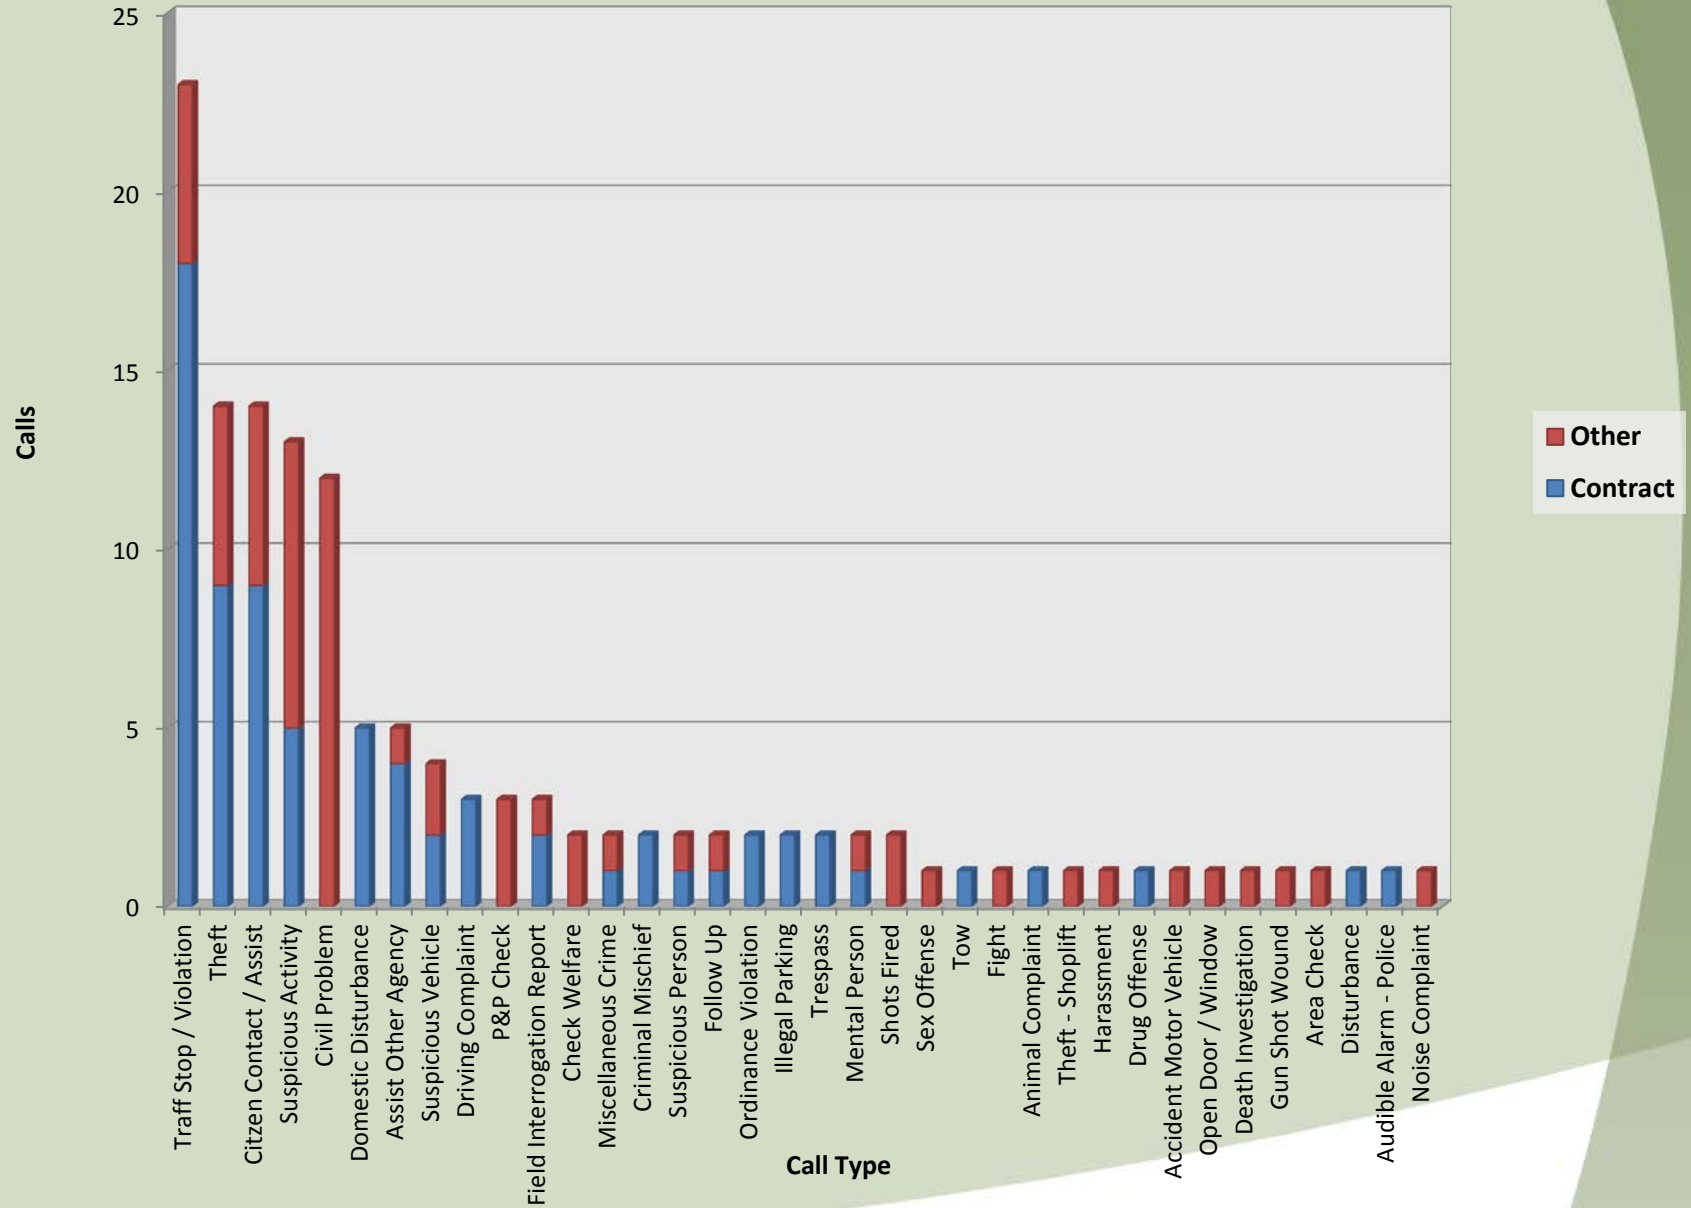

City of Jefferson Top Calls for Service December 2015

Call Type by Primary Deputy Jefferson - December 2015

**Calls for Service by Hours Range
Jefferson - December 2015**

**Calls for Service by Day of Week
Jefferson - December 2015**

**Average Call Length
Jefferson - December 2015**

**Total Call Length
Jefferson - December 2015**

**Average Call Arrival Time
Jefferson - December 2015**

**City of Jefferson
Calls by Primary Deputy
December 2015**

■ Other, 60, 45%

■ Contract, 74, 55%

City of Jefferson December 2014 vs December 2015

SMS201512280065	Civil Problem	A167	12/28/2015 10:30	12/28/2015 10:30	12/28/2015 10:30	12/28/2015 10:56	0.00	26.28	655 S MAIN ST (MapBook:5019), JEFFERSON (HIGH	Monday	10:30	6:00-12:00	Other
SMS201512280166	Traffic Stop / Violation	A133	12/28/2015 17:55	12/28/2015 17:55	12/28/2015 17:55	12/28/2015 18:14	0.00	19.27	HAZEL ST, JEFFERSON/N 5TH ST, JEFFERSON (MapBk	Monday	17:55	12:00-18:00	Contract
SMS201512280169	Assist Other Agency	A133	12/28/2015 18:38	12/28/2015 18:39	12/28/2015 18:56	12/28/2015 20:21	16.62	85.05	161 TANGLEWOOD DR (MapBook:5019), JEFFERSON	Monday	18:39	18:00-0:00	Contract
SMS201512280177	Domestic Disturbanc	A133	12/28/2015 20:12	12/28/2015 20:16		12/28/2015 20:22		6.25	161 TANGLEWOOD DR (MapBook:5019), JEFFERSON	Monday	20:16	18:00-0:00	Contract
SMS201512300092	Civil Problem	A167	12/30/2015 10:55	12/30/2015 10:55	12/30/2015 10:55	12/30/2015 11:52	0.00	57.20	655 S MAIN ST (MapBook:5019), JEFFERSON (HIGH	Wednesday	10:55	6:00-12:00	Other
SMS201512300182	Illegal Parking	A142	12/30/2015 15:13	12/30/2015 15:13	12/30/2015 15:13	12/30/2015 15:23	0.02	9.47	N 7TH ST/OAK CT (MapBook:5020)	Wednesday	15:13	12:00-18:00	Contract