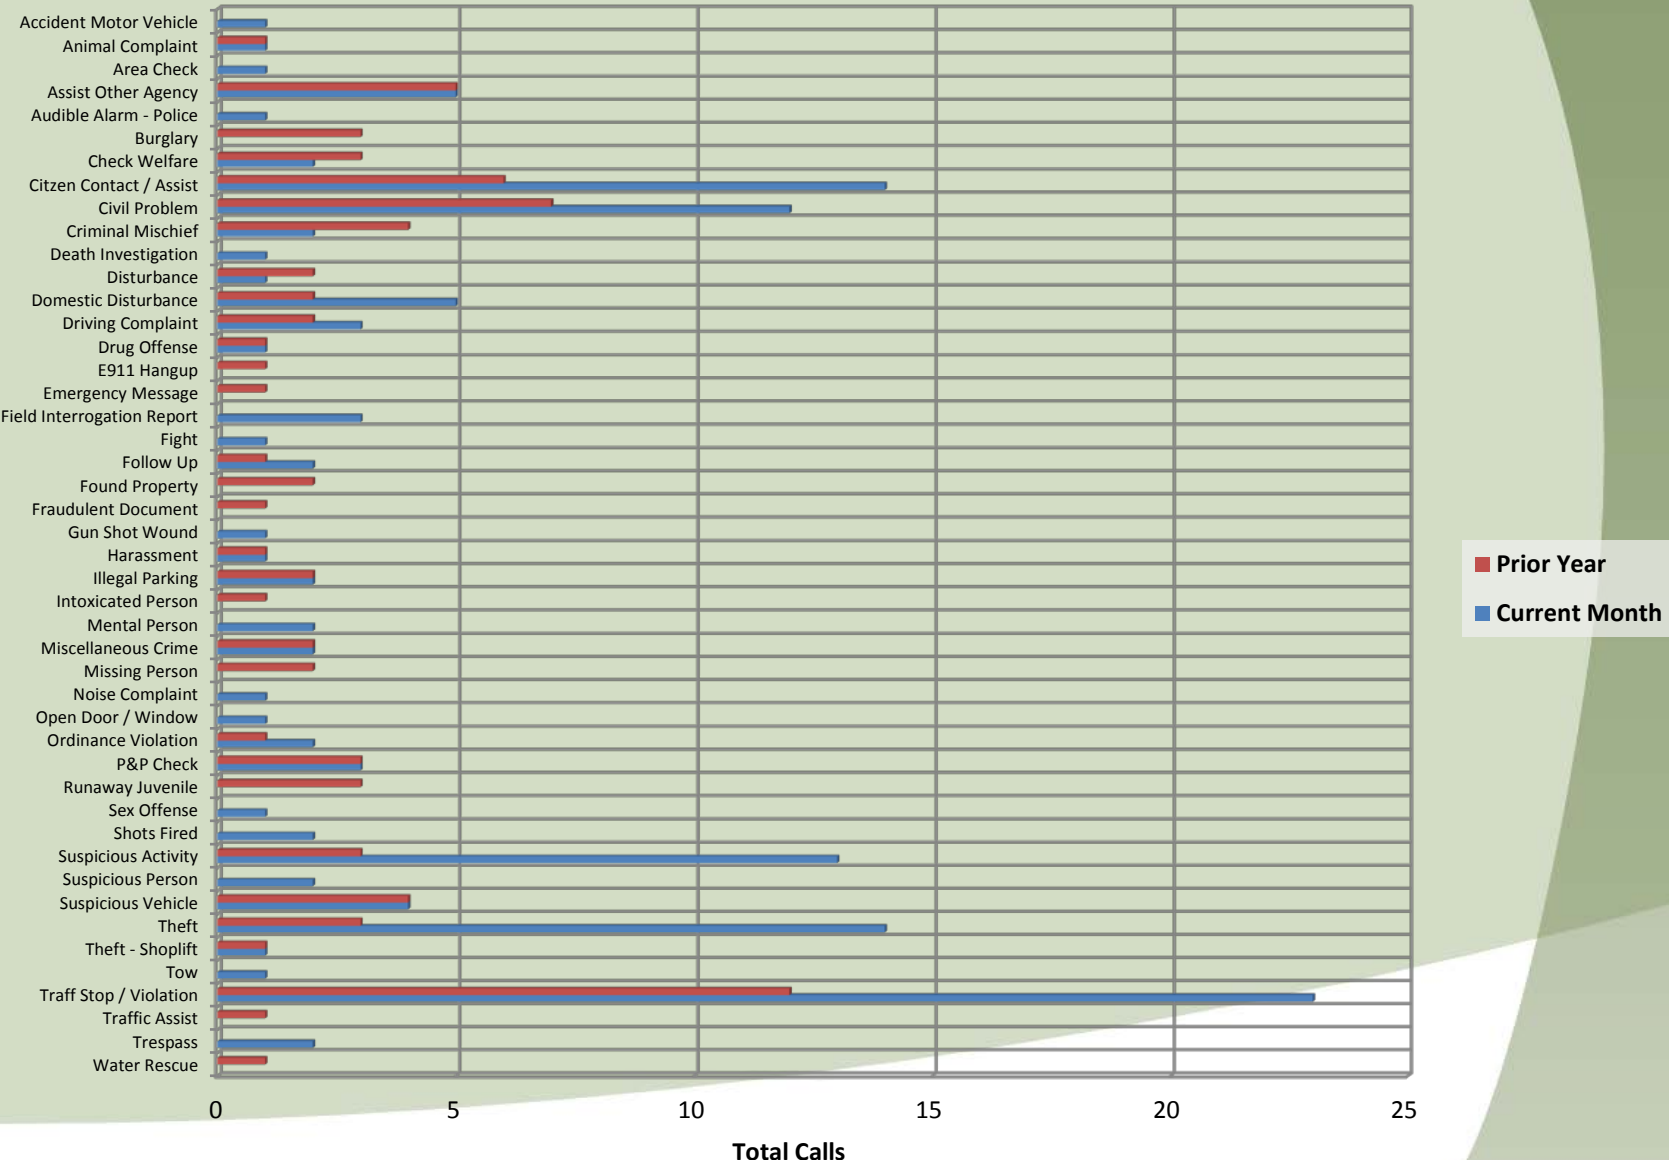

**Average Call Length
Jefferson - December 2015**

**Total Call Length
Jefferson - December 2015**

**Average Call Arrival Time
Jefferson - December 2015**

**City of Jefferson
Calls by Primary Deputy
December 2015**

■ Other, 60, 45%

■ Contract, 74, 55%

City of Jefferson December 2014 vs December 2015

SMS201512280065	Civil Problem	A167	12/28/2015 10:30	12/28/2015 10:30	12/28/2015 10:30	12/28/2015 10:56	0.00	26.28	655 S MAIN ST (MapBook:5019), JEFFERSON (HIGH	Monday	10:30	6:00-12:00	Other
SMS201512280166	Traffic Stop / Violation	A133	12/28/2015 17:55	12/28/2015 17:55	12/28/2015 17:55	12/28/2015 18:14	0.00	19.27	HAZEL ST, JEFFERSON/N 5TH ST, JEFFERSON (MapBk	Monday	17:55	12:00-18:00	Contract
SMS201512280169	Assist Other Agency	A133	12/28/2015 18:38	12/28/2015 18:39	12/28/2015 18:56	12/28/2015 20:21	16.62	85.05	161 TANGLEWOOD DR (MapBook:5019), JEFFERSON	Monday	18:39	18:00-0:00	Contract
SMS201512280177	Domestic Disturbanc	A133	12/28/2015 20:12	12/28/2015 20:16		12/28/2015 20:22		6.25	161 TANGLEWOOD DR (MapBook:5019), JEFFERSON	Monday	20:16	18:00-0:00	Contract
SMS201512300092	Civil Problem	A167	12/30/2015 10:55	12/30/2015 10:55	12/30/2015 10:55	12/30/2015 11:52	0.00	57.20	655 S MAIN ST (MapBook:5019), JEFFERSON (HIGH	Wednesday	10:55	6:00-12:00	Other
SMS201512300182	Illegal Parking	A142	12/30/2015 15:13	12/30/2015 15:13	12/30/2015 15:13	12/30/2015 15:23	0.02	9.47	N 7TH ST/OAK CT (MapBook:5020)	Wednesday	15:13	12:00-18:00	Contract