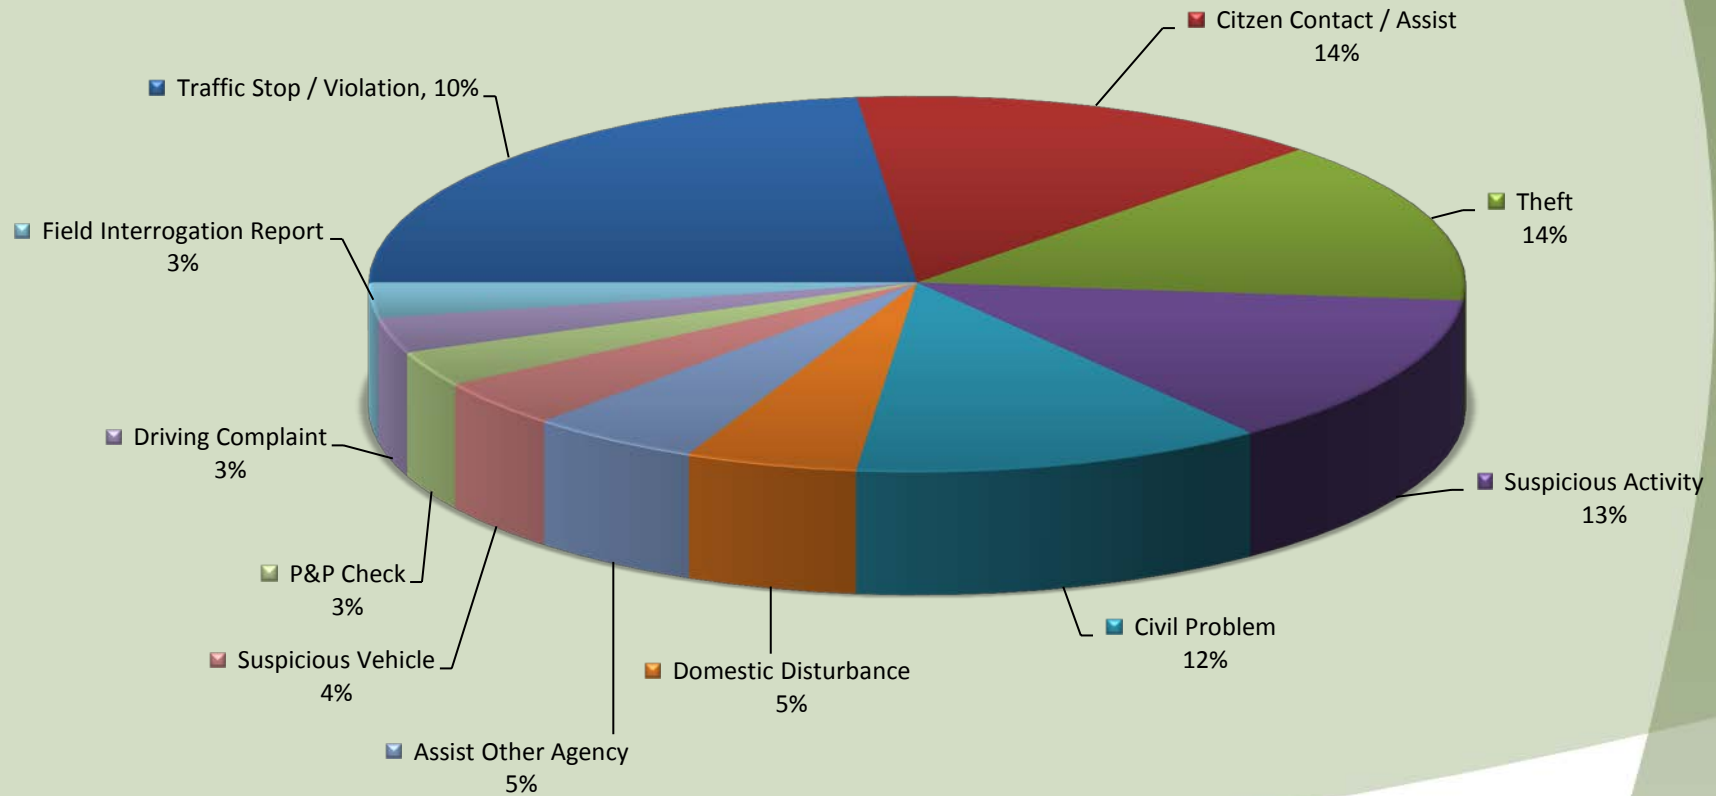

City of Jefferson Top Calls for Service December 2015

Call Type by Primary Deputy Jefferson - December 2015

**Calls for Service by Hours Range
Jefferson - December 2015**

**Calls for Service by Day of Week
Jefferson - December 2015**

**Average Call Length
Jefferson - December 2015**

**Total Call Length
Jefferson - December 2015**

**Average Call Arrival Time
Jefferson - December 2015**

**City of Jefferson
Calls by Primary Deputy
December 2015**

■ Other, 60, 45%

■ Contract, 74, 55%

City of Jefferson December 2014 vs December 2015

SMS201512280065	Civil Problem	A167	12/28/2015 10:30	12/28/2015 10:30	12/28/2015 10:30	12/28/2015 10:56	0.00	26.28	655 S MAIN ST (MapBook:5019), JEFFERSON (HIGH	Monday	10:30	6:00-12:00	Other
SMS201512280166	Traffic Stop / Violation	A133	12/28/2015 17:55	12/28/2015 17:55	12/28/2015 17:55	12/28/2015 18:14	0.00	19.27	HAZEL ST, JEFFERSON/N 5TH ST, JEFFERSON (MapBk	Monday	17:55	12:00-18:00	Contract
SMS201512280169	Assist Other Agency	A133	12/28/2015 18:38	12/28/2015 18:39	12/28/2015 18:56	12/28/2015 20:21	16.62	85.05	161 TANGLEWOOD DR (MapBook:5019), JEFFERSON	Monday	18:39	18:00-0:00	Contract
SMS201512280177	Domestic Disturbanc	A133	12/28/2015 20:12	12/28/2015 20:16		12/28/2015 20:22		6.25	161 TANGLEWOOD DR (MapBook:5019), JEFFERSON	Monday	20:16	18:00-0:00	Contract
SMS201512300092	Civil Problem	A167	12/30/2015 10:55	12/30/2015 10:55	12/30/2015 10:55	12/30/2015 11:52	0.00	57.20	655 S MAIN ST (MapBook:5019), JEFFERSON (HIGH	Wednesday	10:55	6:00-12:00	Other
SMS201512300182	Illegal Parking	A142	12/30/2015 15:13	12/30/2015 15:13	12/30/2015 15:13	12/30/2015 15:23	0.02	9.47	N 7TH ST/OAK CT (MapBook:5020)	Wednesday	15:13	12:00-18:00	Contract