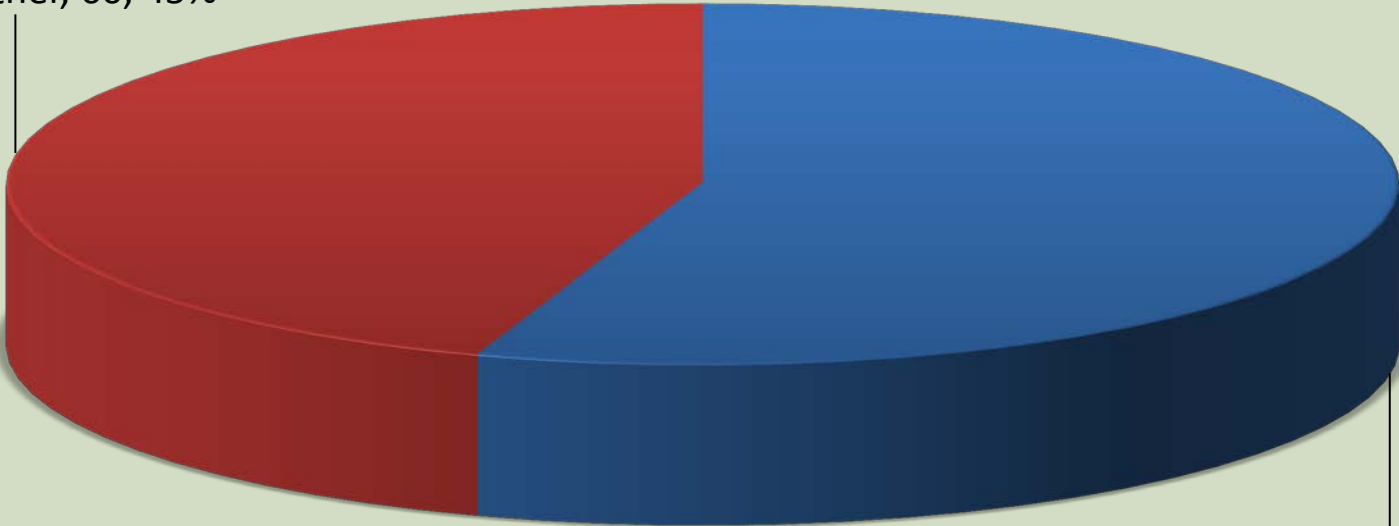

**Average Call Length
Jefferson - December 2015**

**Total Call Length
Jefferson - December 2015**

**Average Call Arrival Time
Jefferson - December 2015**

**City of Jefferson
Calls by Primary Deputy
December 2015**

■ Other, 60, 45%

■ Contract, 74, 55%

City of Jefferson December 2014 vs December 2015

SMS201512280065	Civil Problem	A167	12/28/2015 10:30	12/28/2015 10:30	12/28/2015 10:30	12/28/2015 10:56	0.00	26.28	655 S MAIN ST (MapBook:5019), JEFFERSON (HIGH	Monday	10:30	6:00-12:00	Other
SMS201512280166	Traffic Stop / Violation	A133	12/28/2015 17:55	12/28/2015 17:55	12/28/2015 17:55	12/28/2015 18:14	0.00	19.27	HAZEL ST, JEFFERSON/N 5TH ST, JEFFERSON (MapBk	Monday	17:55	12:00-18:00	Contract
SMS201512280169	Assist Other Agency	A133	12/28/2015 18:38	12/28/2015 18:39	12/28/2015 18:56	12/28/2015 20:21	16.62	85.05	161 TANGLEWOOD DR (MapBook:5019), JEFFERSON	Monday	18:39	18:00-0:00	Contract
SMS201512280177	Domestic Disturbanc	A133	12/28/2015 20:12	12/28/2015 20:16		12/28/2015 20:22		6.25	161 TANGLEWOOD DR (MapBook:5019), JEFFERSON	Monday	20:16	18:00-0:00	Contract
SMS201512300092	Civil Problem	A167	12/30/2015 10:55	12/30/2015 10:55	12/30/2015 10:55	12/30/2015 11:52	0.00	57.20	655 S MAIN ST (MapBook:5019), JEFFERSON (HIGH	Wednesday	10:55	6:00-12:00	Other
SMS201512300182	Illegal Parking	A142	12/30/2015 15:13	12/30/2015 15:13	12/30/2015 15:13	12/30/2015 15:23	0.02	9.47	N 7TH ST/OAK CT (MapBook:5020)	Wednesday	15:13	12:00-18:00	Contract