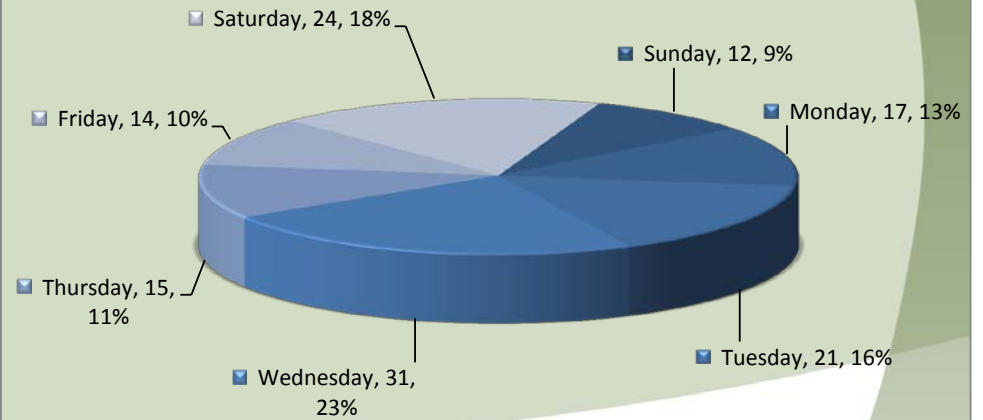

City of Jefferson Top Calls for Service December 2015

Call Type by Primary Deputy Jefferson - December 2015

**Calls for Service by Hours Range
Jefferson - December 2015**

**Calls for Service by Day of Week
Jefferson - December 2015**

**Average Call Length
Jefferson - December 2015**

**Total Call Length
Jefferson - December 2015**

**Average Call Arrival Time
Jefferson - December 2015**

**City of Jefferson
Calls by Primary Deputy
December 2015**