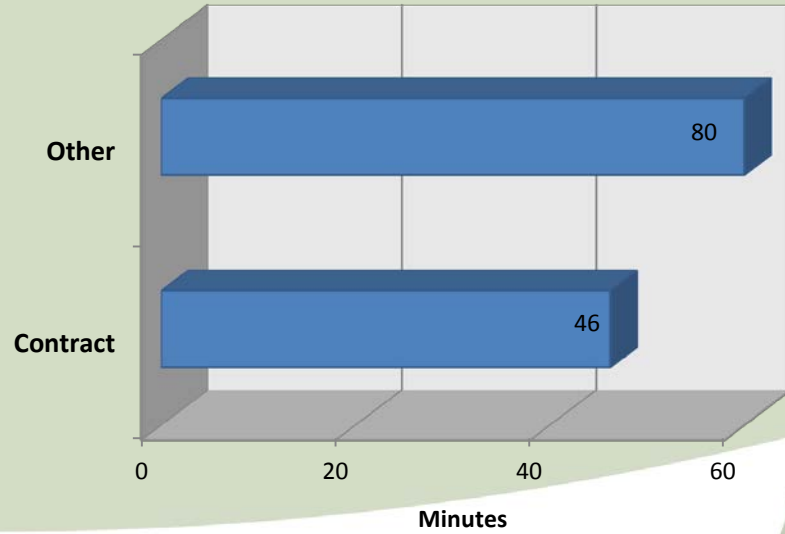

City of Jefferson Top Calls for Service December 2015

Call Type by Primary Deputy Jefferson - December 2015

**Calls for Service by Hours Range
Jefferson - December 2015**

**Calls for Service by Day of Week
Jefferson - December 2015**

**Average Call Length
Jefferson - December 2015**

**Total Call Length
Jefferson - December 2015**

**Average Call Arrival Time
Jefferson - December 2015**

**City of Jefferson
Calls by Primary Deputy
December 2015**