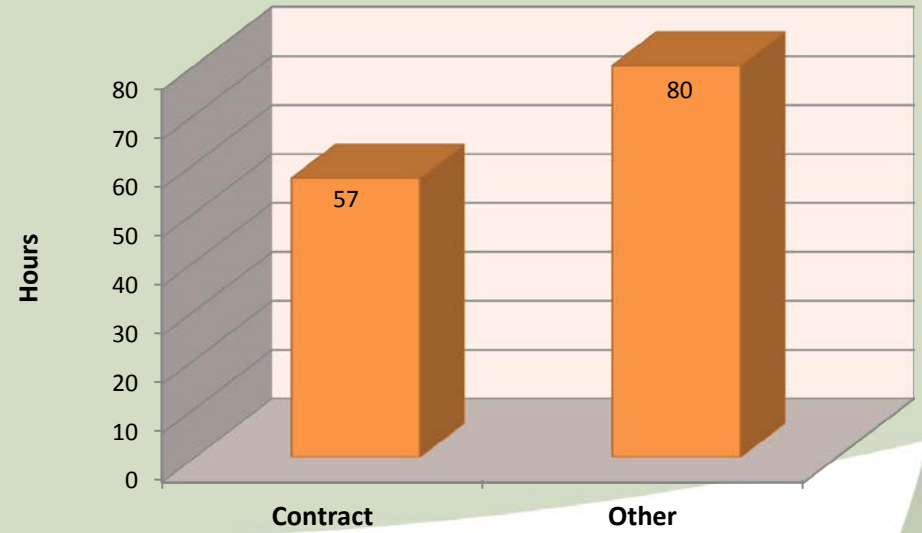

City of Jefferson Top Calls for Service December 2015

Call Type by Primary Deputy Jefferson - December 2015

**Calls for Service by Hours Range
Jefferson - December 2015**

**Calls for Service by Day of Week
Jefferson - December 2015**

**Average Call Length
Jefferson - December 2015**

**Total Call Length
Jefferson - December 2015**

**Average Call Arrival Time
Jefferson - December 2015**

**City of Jefferson
Calls by Primary Deputy
December 2015**