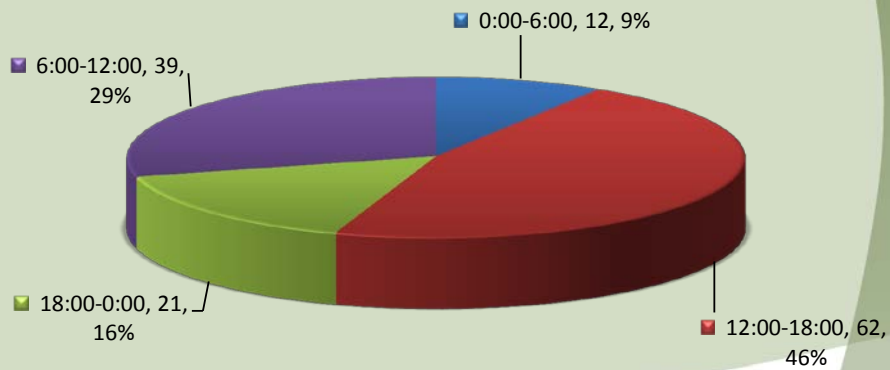

City of Jefferson Top Calls for Service December 2015

Call Type by Primary Deputy Jefferson - December 2015

**Calls for Service by Hours Range
Jefferson - December 2015**

**Calls for Service by Day of Week
Jefferson - December 2015**

**Average Call Length
Jefferson - December 2015**

**Total Call Length
Jefferson - December 2015**

**Average Call Arrival Time
Jefferson - December 2015**

**City of Jefferson
Calls by Primary Deputy
December 2015**