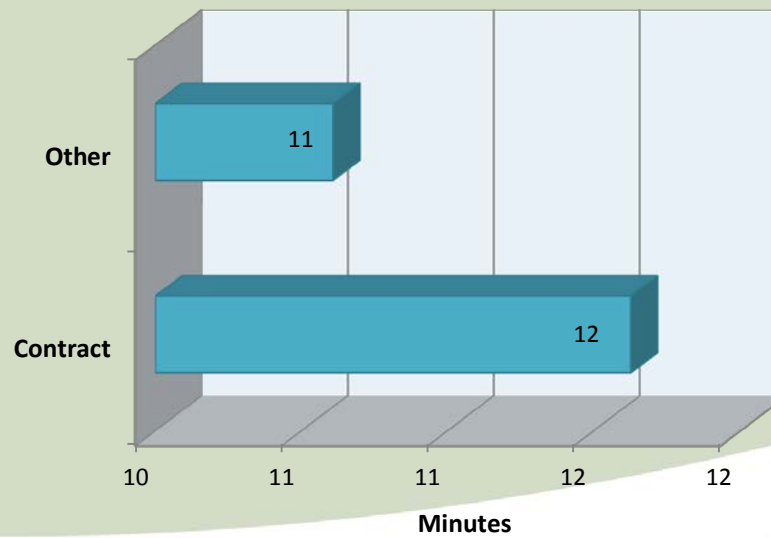

City of Jefferson Top Calls for Service December 2015

Call Type by Primary Deputy Jefferson - December 2015

**Calls for Service by Hours Range
Jefferson - December 2015**

**Calls for Service by Day of Week
Jefferson - December 2015**

**Average Call Length
Jefferson - December 2015**

**Total Call Length
Jefferson - December 2015**

**Average Call Arrival Time
Jefferson - December 2015**

**City of Jefferson
Calls by Primary Deputy
December 2015**