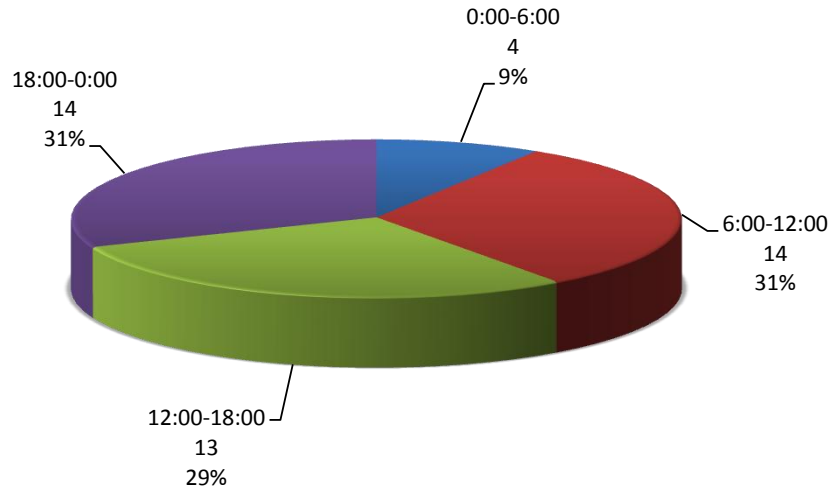

Sublimity Top Calls for Service April 2013

Call Type by Primary Deputy April 2013

**Sublimity Calls for Service by Hours Range
April 2013**

**Sublimity Calls for Service by Day of Week
April 2013**

**Sublimity Calls Average Call Length
April 2013**