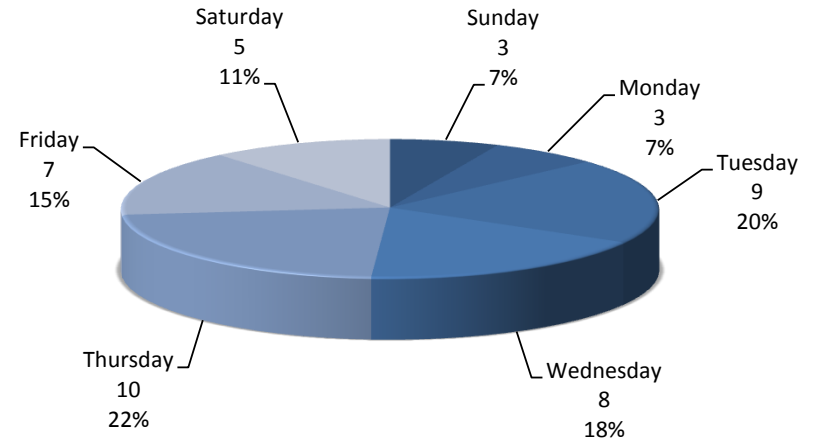

Sublimity Top Calls for Service April 2013

Call Type by Primary Deputy April 2013

**Sublimity Calls for Service by Hours Range
April 2013**

**Sublimity Calls for Service by Day of Week
April 2013**

**Sublimity Calls Average Call Length
April 2013**