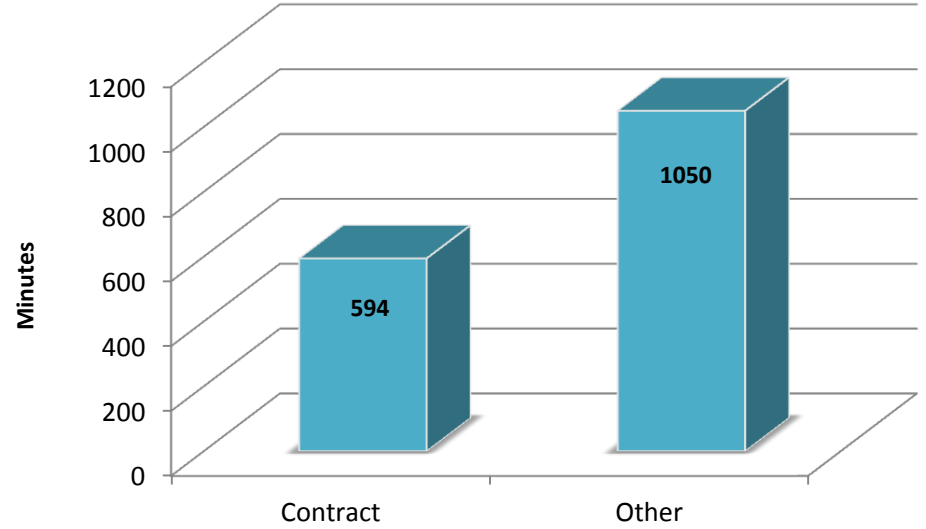

**Sublimity Calls Total Call Length
April 2013**