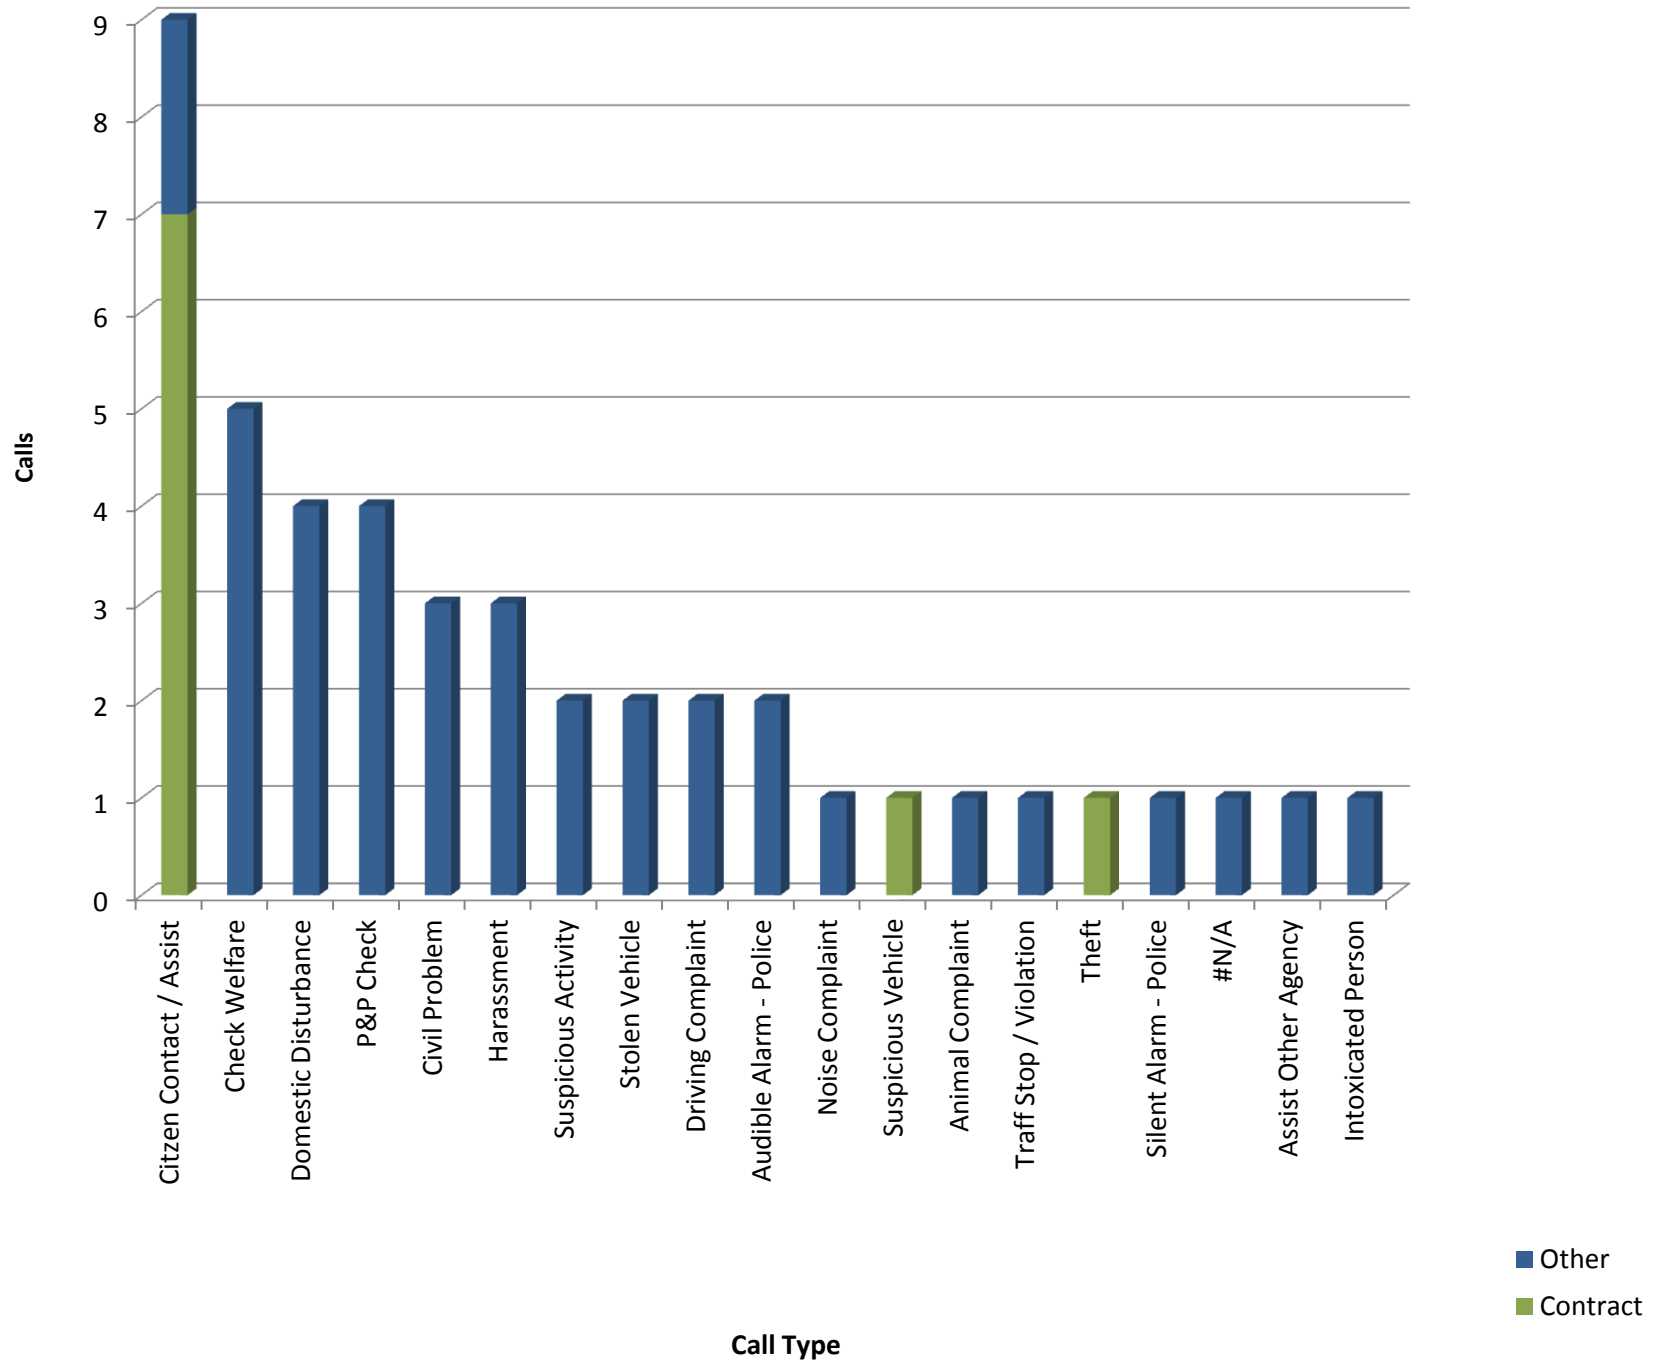

**Sublimity Calls for Service by Hours Range
April 2013**

**Sublimity Calls for Service by Day of Week
April 2013**

Call Type by Primary Deputy April 2013