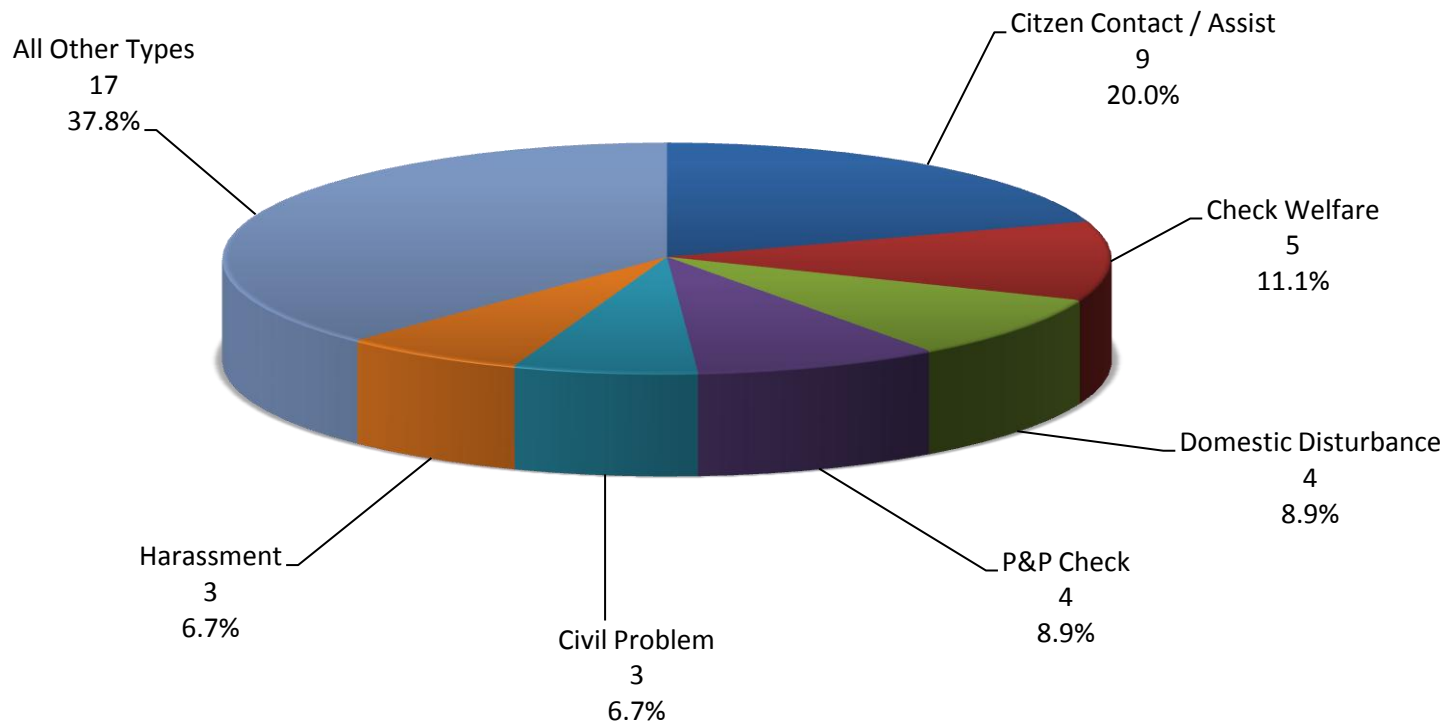

Sublimity Top Calls for Service April 2013

Call Type by Primary Deputy April 2013

**Sublimity Calls for Service by Hours Range
April 2013**

**Sublimity Calls for Service by Day of Week
April 2013**

**Sublimity Calls Average Call Length
April 2013**