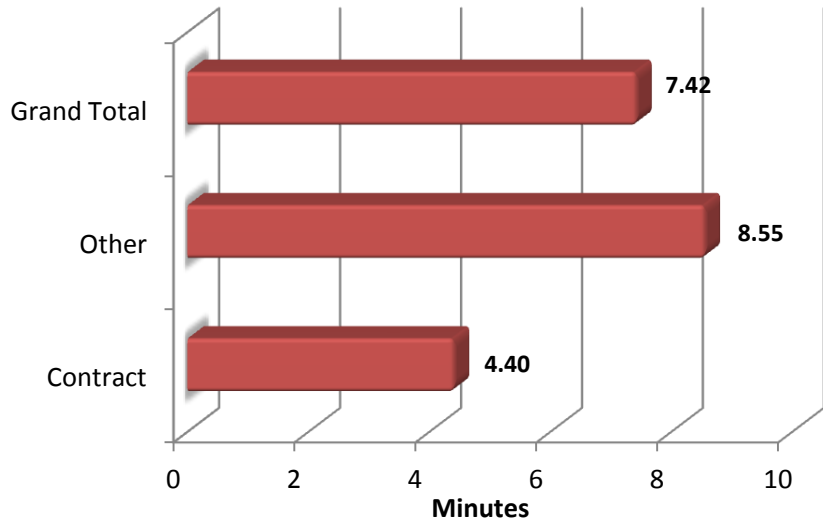

**Sublimity Calls Average Call Arrival Time
April 2013**