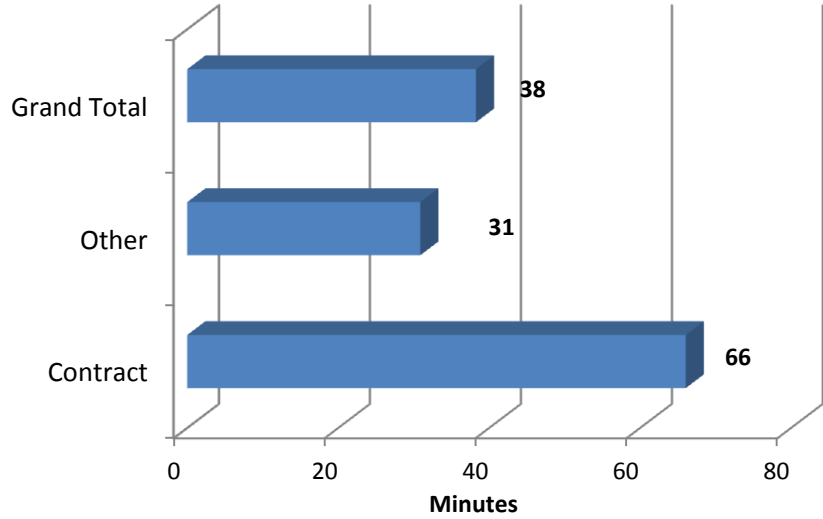

Sublimity Top Calls for Service April 2013

Call Type by Primary Deputy April 2013

**Sublimity Calls for Service by Hours Range
April 2013**

**Sublimity Calls for Service by Day of Week
April 2013**

**Sublimity Calls Average Call Length
April 2013**