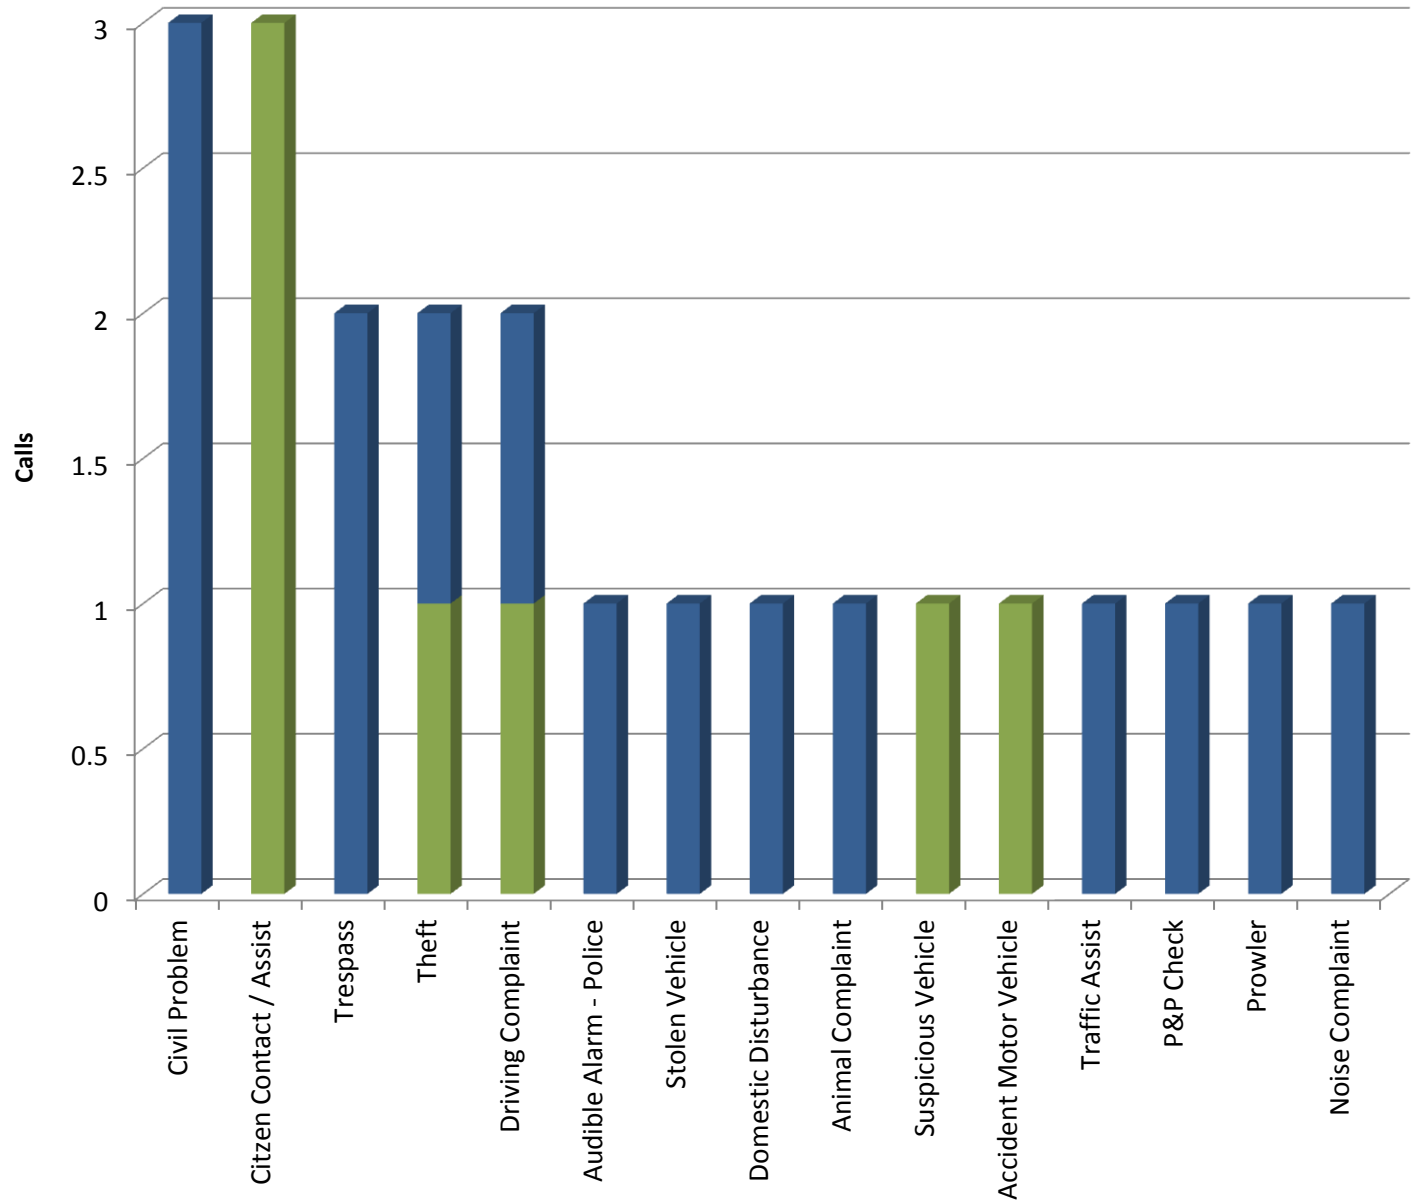

Sublimity Top Calls for Service May 2013

Call Type by Primary Deputy May 2013

■ Other
■ Contract

Call Type

**Sublimity Calls for Service by Hours Range
May 2013**

**Sublimity Calls for Service by Day of Week
May 2013**

**Sublimity Calls Average Call Length
May 2013**

**Sublimity Calls Total Call Length
May 2013**

**Sublimity Calls Average Call Arrival Time
May 2013**

Sublimity Calls by Primary Deputy May 2013

Sublimity Calls for Service May 2013