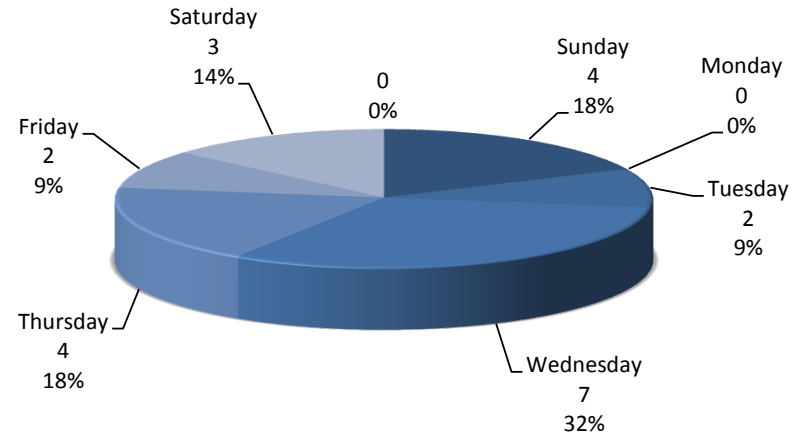

Sublimity Top Calls for Service May 2013

Call Type by Primary Deputy May 2013

■ Other
■ Contract

Call Type

**Sublimity Calls for Service by Hours Range
May 2013**

**Sublimity Calls for Service by Day of Week
May 2013**

**Sublimity Calls Average Call Length
May 2013**

**Sublimity Calls Total Call Length
May 2013**

**Sublimity Calls Average Call Arrival Time
May 2013**

Sublimity Calls by Primary Deputy May 2013

Sublimity Calls for Service May 2013