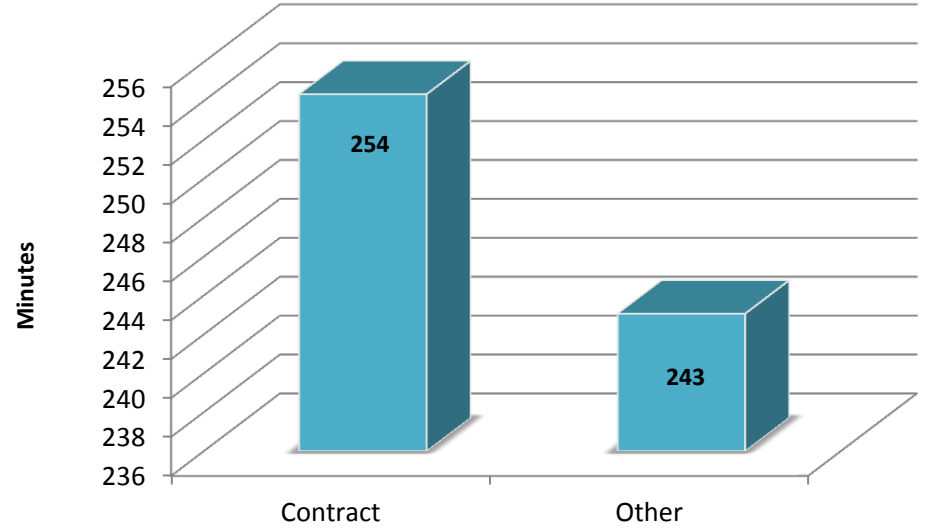

Sublimity Top Calls for Service May 2013

Call Type by Primary Deputy May 2013

■ Other
■ Contract

Call Type

**Sublimity Calls for Service by Hours Range
May 2013**

**Sublimity Calls for Service by Day of Week
May 2013**

**Sublimity Calls Average Call Length
May 2013**

**Sublimity Calls Total Call Length
May 2013**

**Sublimity Calls Average Call Arrival Time
May 2013**

Sublimity Calls by Primary Deputy May 2013

Sublimity Calls for Service May 2013