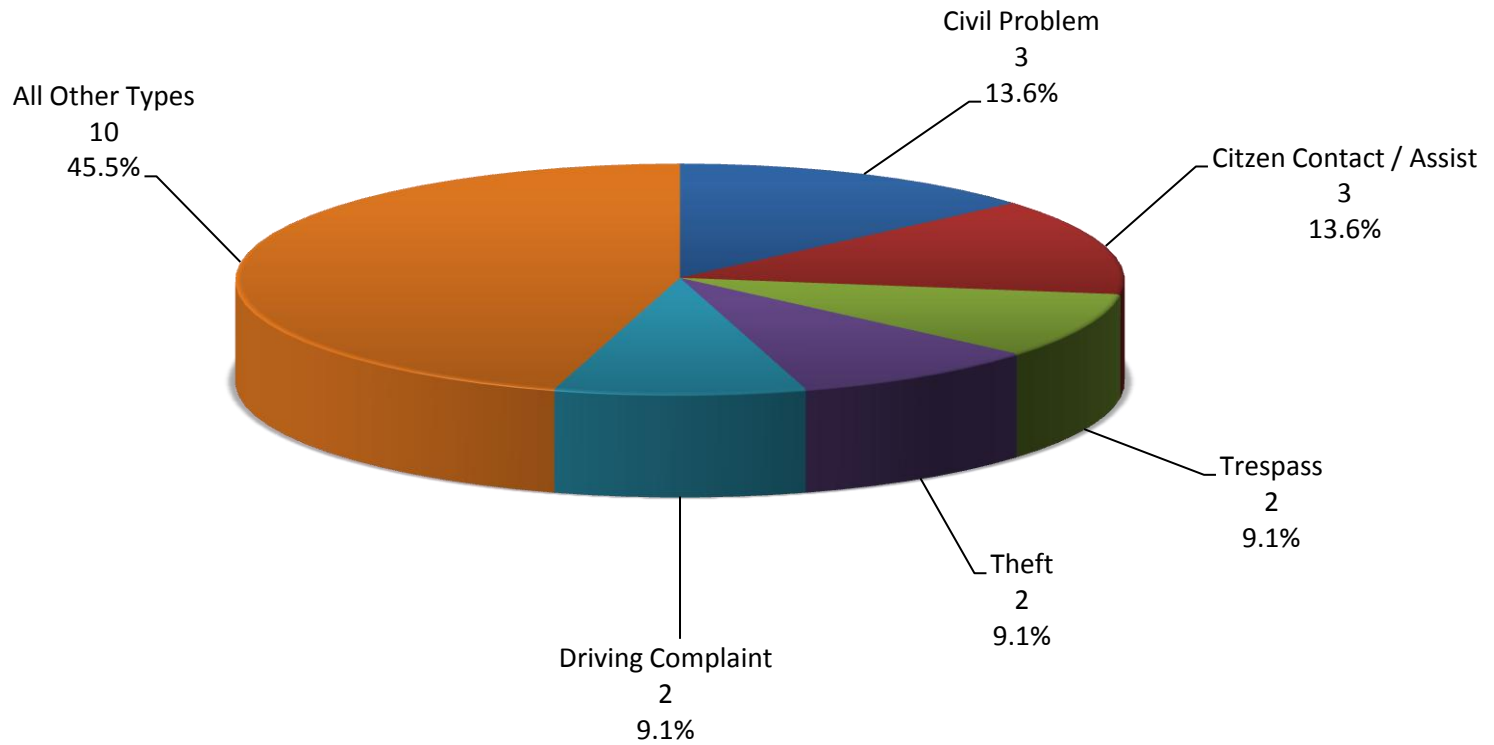

Sublimity Top Calls for Service May 2013

Call Type by Primary Deputy May 2013

■ Other
■ Contract

Call Type

**Sublimity Calls for Service by Hours Range
May 2013**

**Sublimity Calls for Service by Day of Week
May 2013**

**Sublimity Calls Average Call Length
May 2013**

**Sublimity Calls Total Call Length
May 2013**

**Sublimity Calls Average Call Arrival Time
May 2013**

Sublimity Calls by Primary Deputy May 2013

Sublimity Calls for Service May 2013