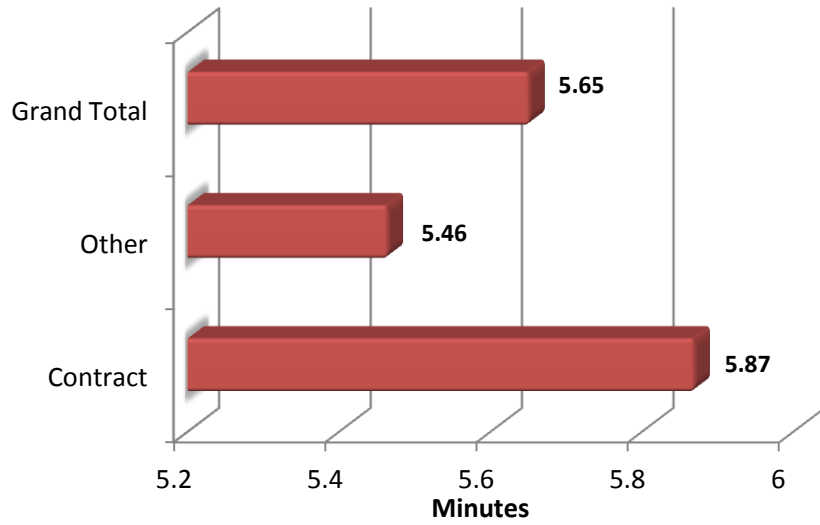

Sublimity Top Calls for Service May 2013

Call Type by Primary Deputy May 2013

■ Other
■ Contract

Call Type

**Sublimity Calls for Service by Hours Range
May 2013**

**Sublimity Calls for Service by Day of Week
May 2013**

**Sublimity Calls Average Call Length
May 2013**

**Sublimity Calls Total Call Length
May 2013**

**Sublimity Calls Average Call Arrival Time
May 2013**

Sublimity Calls by Primary Deputy May 2013

Sublimity Calls for Service May 2013