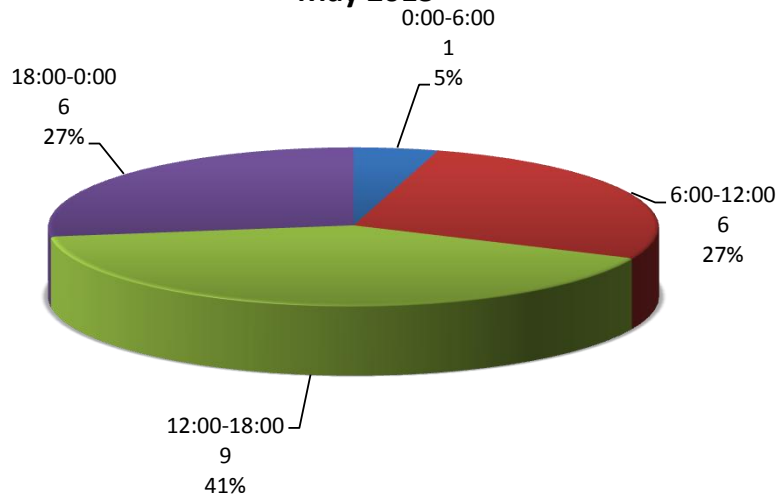

Sublimity Top Calls for Service May 2013

Call Type by Primary Deputy May 2013

■ Other
■ Contract

Call Type

**Sublimity Calls for Service by Hours Range
May 2013**

**Sublimity Calls for Service by Day of Week
May 2013**

**Sublimity Calls Average Call Length
May 2013**

**Sublimity Calls Total Call Length
May 2013**

**Sublimity Calls Average Call Arrival Time
May 2013**

Sublimity Calls by Primary Deputy May 2013

Sublimity Calls for Service May 2013