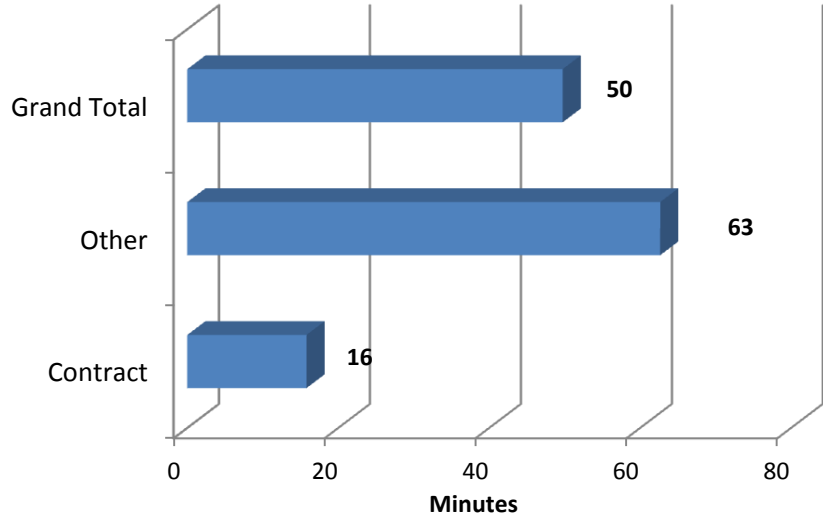

Sublimity Top Calls for Service June 2013

Call Type by Primary Deputy June 2013

Other
Contract

Call Type

**Sublimity Calls for Service by Hours Range
June 2013**

**Sublimity Calls for Service by Day of Week
June 2013**

**Sublimity Calls Average Call Length
June 2013**

**Sublimity Calls Total Call Length
June 2013**

**Sublimity Calls Average Call Arrival Time
June 2013**

**Sublimity Calls by Primary Deputy
June 2013**

Sublimity Calls for Service June 2013