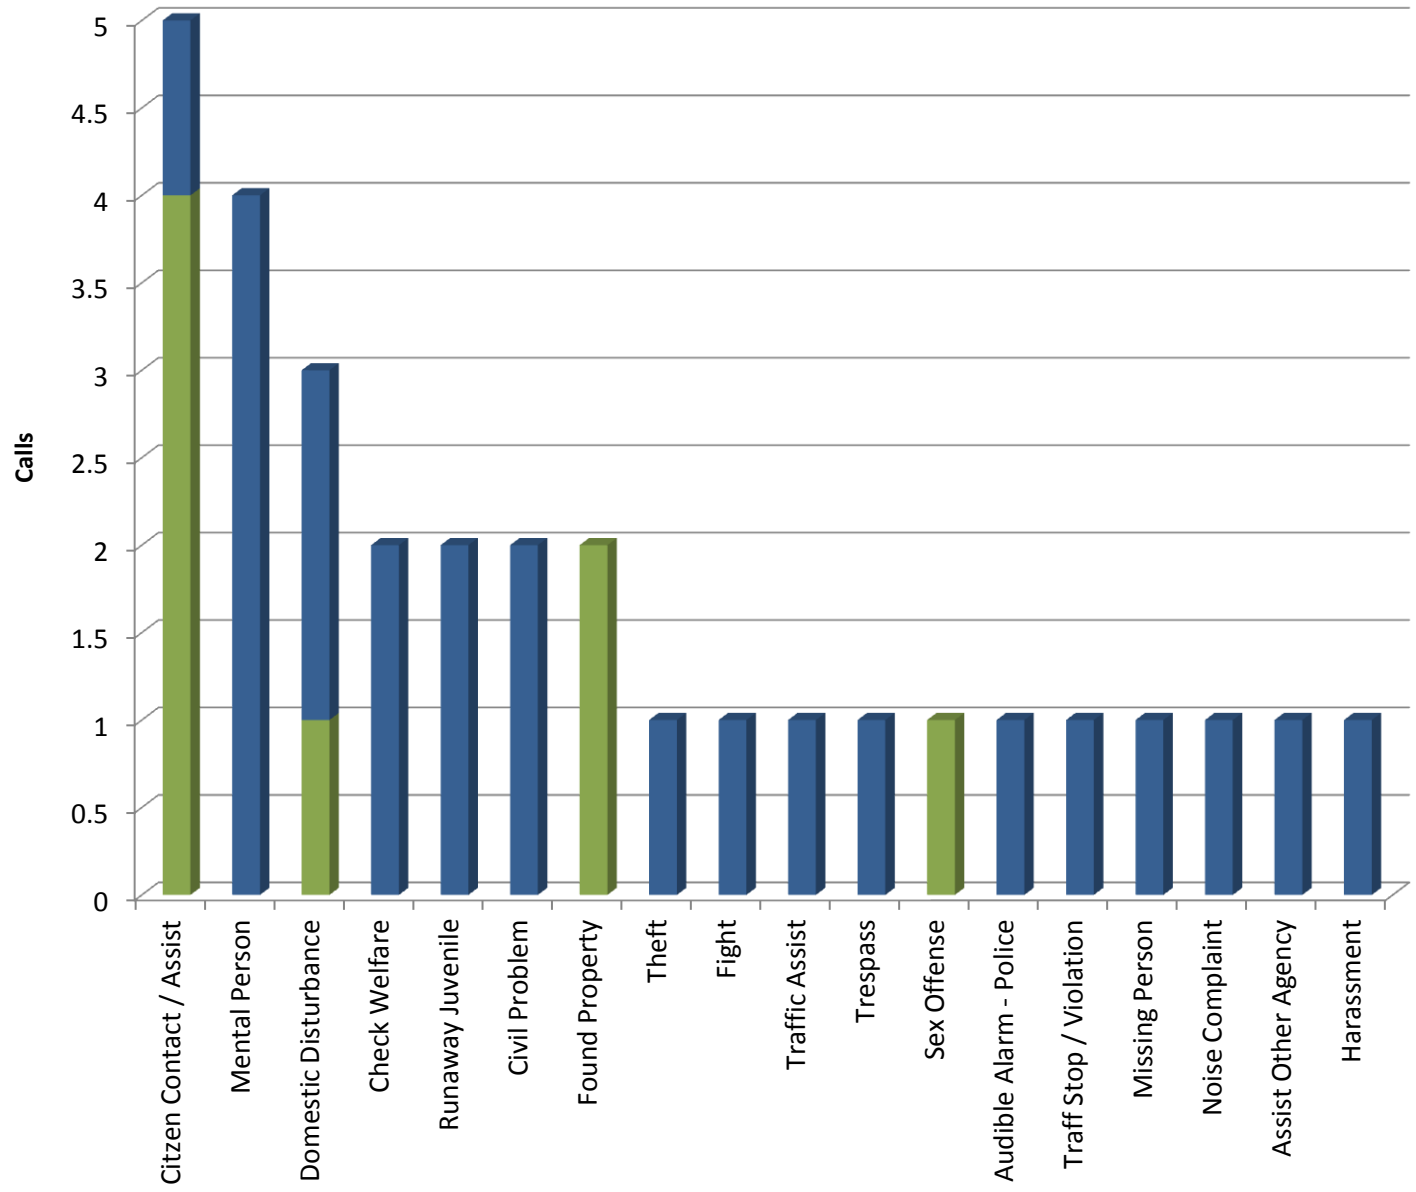

Sublimity Top Calls for Service June 2013

Call Type by Primary Deputy June 2013

Other
Contract

Call Type

**Sublimity Calls for Service by Hours Range
June 2013**

**Sublimity Calls for Service by Day of Week
June 2013**

**Sublimity Calls Average Call Length
June 2013**

**Sublimity Calls Total Call Length
June 2013**

**Sublimity Calls Average Call Arrival Time
June 2013**

**Sublimity Calls by Primary Deputy
June 2013**

Sublimity Calls for Service June 2013