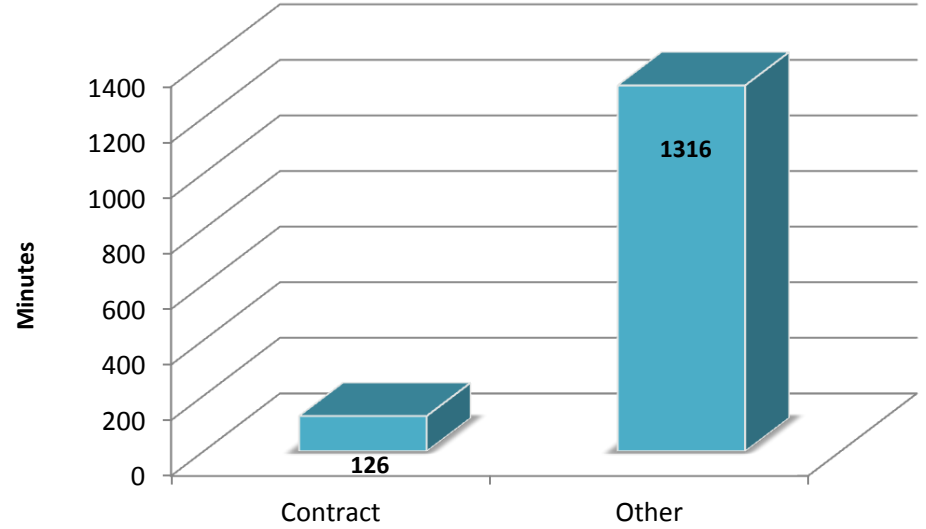

Sublimity Top Calls for Service June 2013

Call Type by Primary Deputy June 2013

Other
Contract

Call Type

**Sublimity Calls for Service by Hours Range
June 2013**

**Sublimity Calls for Service by Day of Week
June 2013**

**Sublimity Calls Average Call Length
June 2013**

**Sublimity Calls Total Call Length
June 2013**

**Sublimity Calls Average Call Arrival Time
June 2013**

**Sublimity Calls by Primary Deputy
June 2013**

Sublimity Calls for Service June 2013