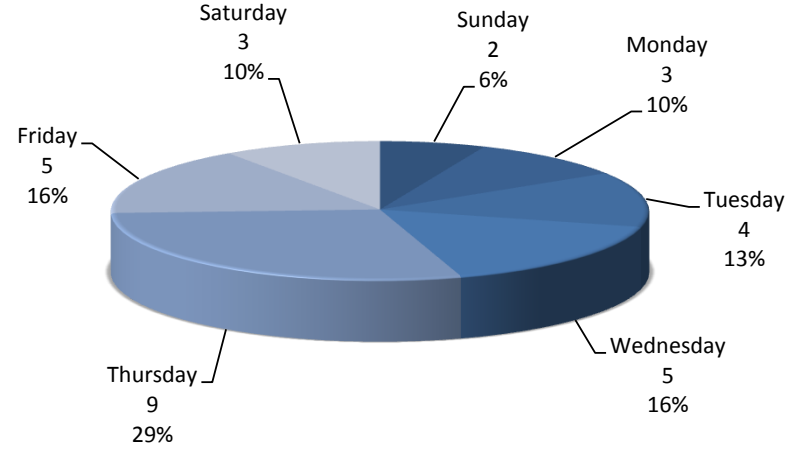

Sublimity Top Calls for Service June 2013

Call Type by Primary Deputy June 2013

Other
Contract

Call Type

**Sublimity Calls for Service by Hours Range
June 2013**

**Sublimity Calls for Service by Day of Week
June 2013**

**Sublimity Calls Average Call Length
June 2013**

**Sublimity Calls Total Call Length
June 2013**

**Sublimity Calls Average Call Arrival Time
June 2013**

**Sublimity Calls by Primary Deputy
June 2013**

Sublimity Calls for Service June 2013