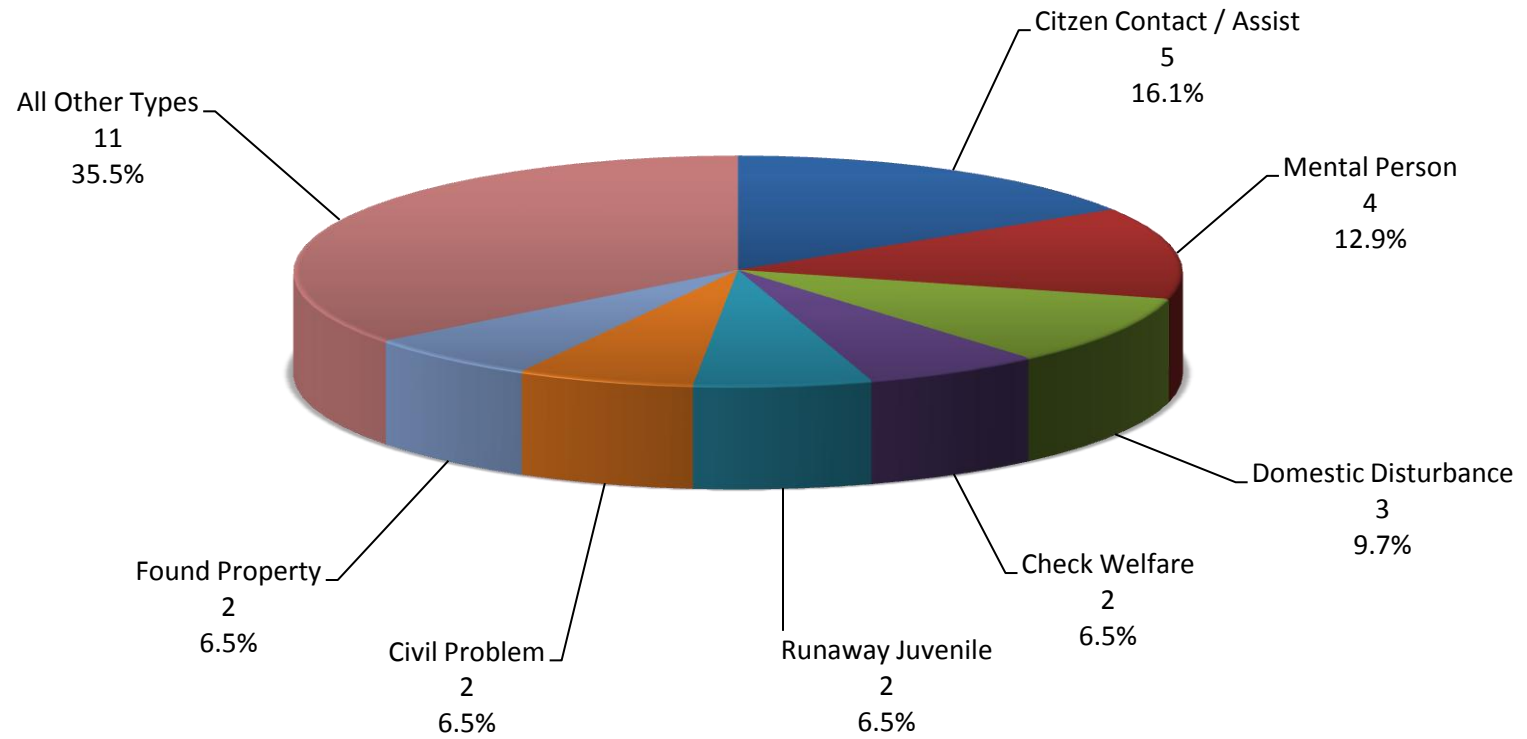

Sublimity Top Calls for Service June 2013

Call Type by Primary Deputy June 2013

Other
Contract

Call Type

**Sublimity Calls for Service by Hours Range
June 2013**

**Sublimity Calls for Service by Day of Week
June 2013**

**Sublimity Calls Average Call Length
June 2013**

**Sublimity Calls Total Call Length
June 2013**

**Sublimity Calls Average Call Arrival Time
June 2013**

**Sublimity Calls by Primary Deputy
June 2013**

Sublimity Calls for Service June 2013