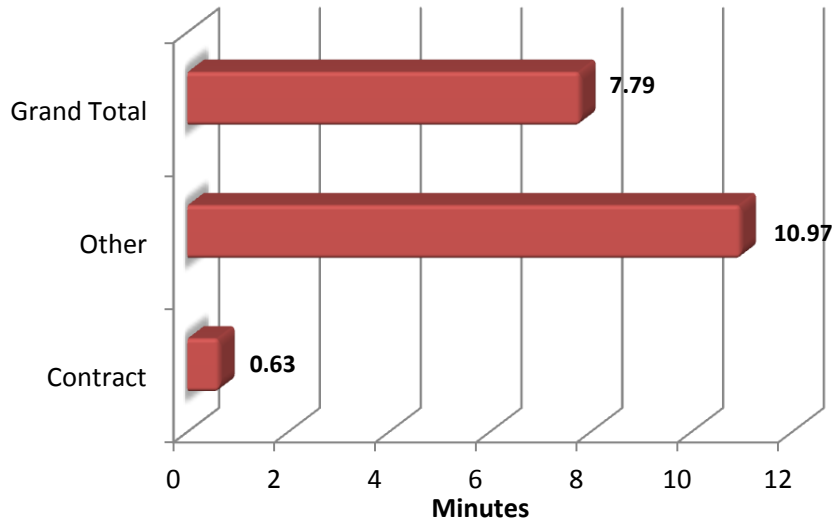

Sublimity Top Calls for Service June 2013

Call Type by Primary Deputy June 2013

Other
Contract

Call Type

**Sublimity Calls for Service by Hours Range
June 2013**

**Sublimity Calls for Service by Day of Week
June 2013**

**Sublimity Calls Average Call Length
June 2013**

**Sublimity Calls Total Call Length
June 2013**

**Sublimity Calls Average Call Arrival Time
June 2013**

**Sublimity Calls by Primary Deputy
June 2013**

Sublimity Calls for Service June 2013