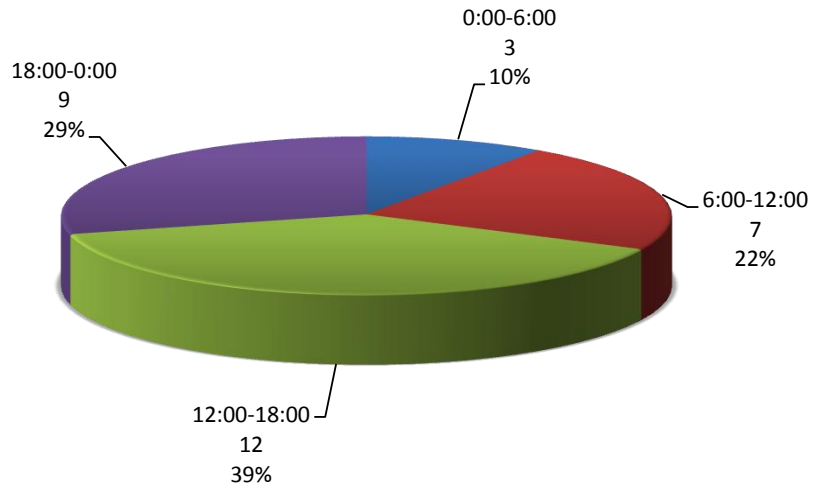

Sublimity Top Calls for Service June 2013

Call Type by Primary Deputy June 2013

Other
Contract

Call Type

**Sublimity Calls for Service by Hours Range
June 2013**

**Sublimity Calls for Service by Day of Week
June 2013**

**Sublimity Calls Average Call Length
June 2013**

**Sublimity Calls Total Call Length
June 2013**

**Sublimity Calls Average Call Arrival Time
June 2013**

**Sublimity Calls by Primary Deputy
June 2013**

Sublimity Calls for Service June 2013