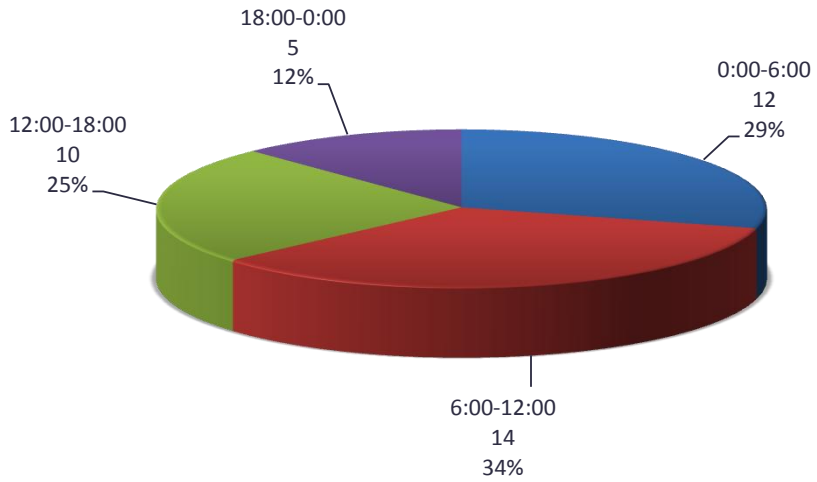

Sublimity Top Calls for Service September 2013

Call Type by Primary Deputy September 2013

**Sublimity Calls for Service by Hours Range
September 2013**

**Sublimity Calls for Service by Day of Week
September 2013**

**Sublimity Calls Average Call Length
September 2013**

**Sublimity Calls Total Call Length
September 2013**

**Sublimity Calls Average Call Arrival Time
September 2013**

Sublimity Calls by Primary Deputy September 2013