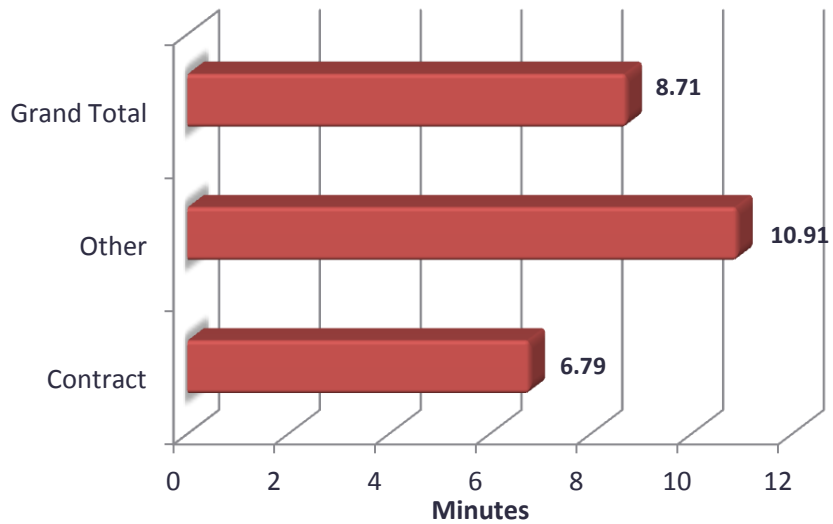

**Sublimity Calls Average Call Length
September 2013**

**Sublimity Calls Total Call Length
September 2013**

**Sublimity Calls Average Call Arrival Time
September 2013**

Sublimity Calls by Primary Deputy September 2013