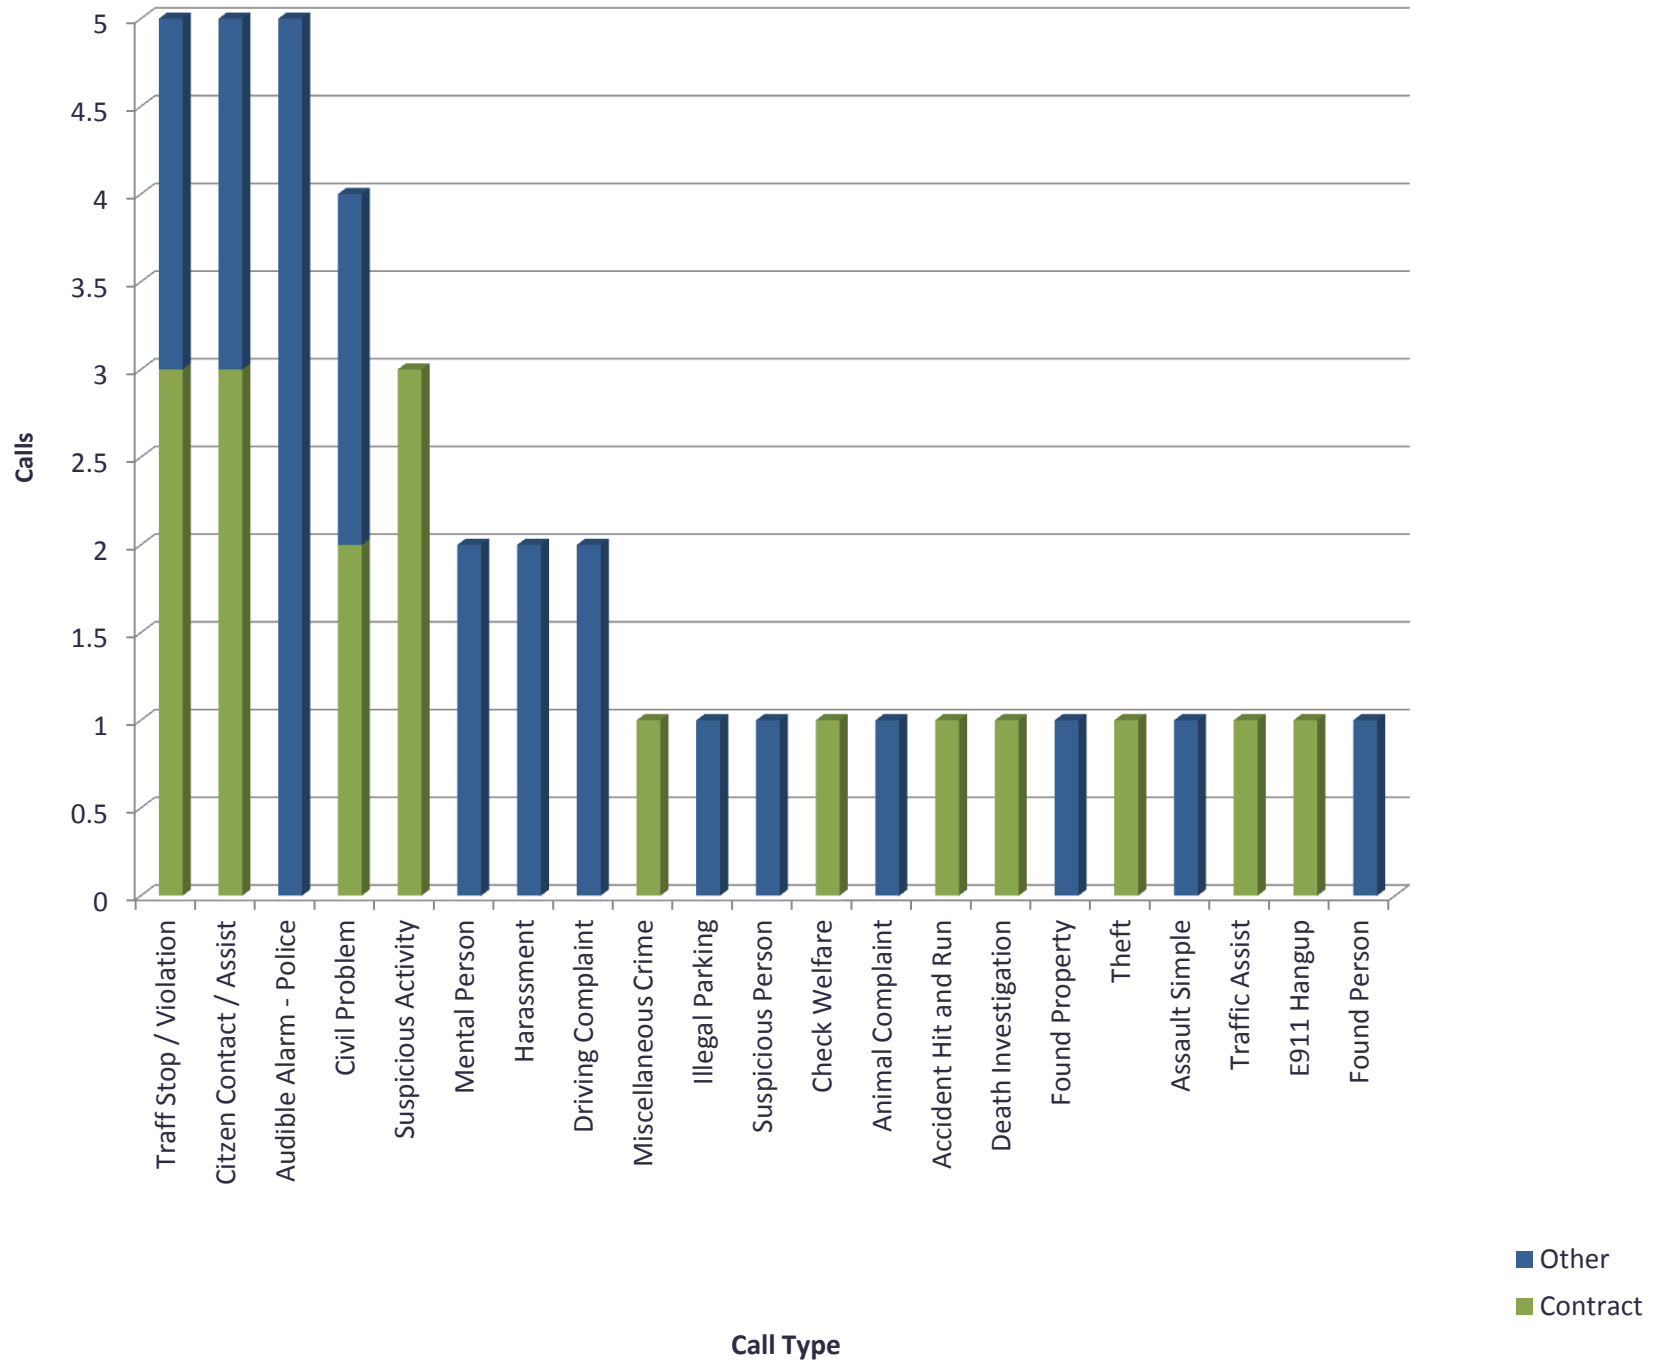

**Sublimity Calls for Service by Hours Range
September 2013**

**Sublimity Calls for Service by Day of Week
September 2013**

Call Type by Primary Deputy September 2013