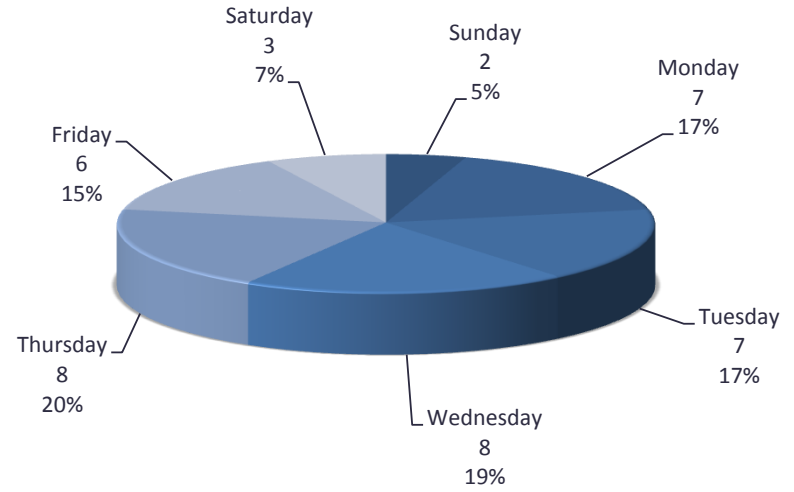

Sublimity Top Calls for Service September 2013

Call Type by Primary Deputy September 2013

**Sublimity Calls for Service by Hours Range
September 2013**

**Sublimity Calls for Service by Day of Week
September 2013**

**Sublimity Calls Average Call Length
September 2013**

**Sublimity Calls Total Call Length
September 2013**

**Sublimity Calls Average Call Arrival Time
September 2013**

Sublimity Calls by Primary Deputy September 2013