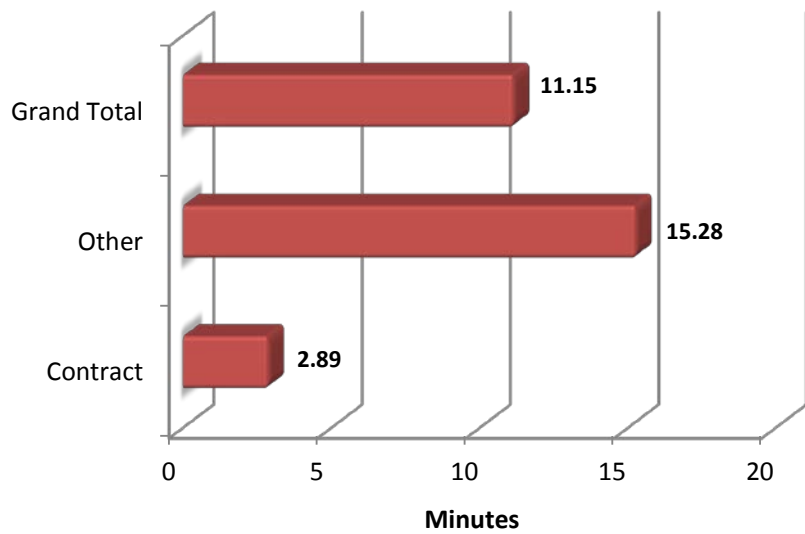

**Sublimity Calls Average Call Arrival Time
April 2014**