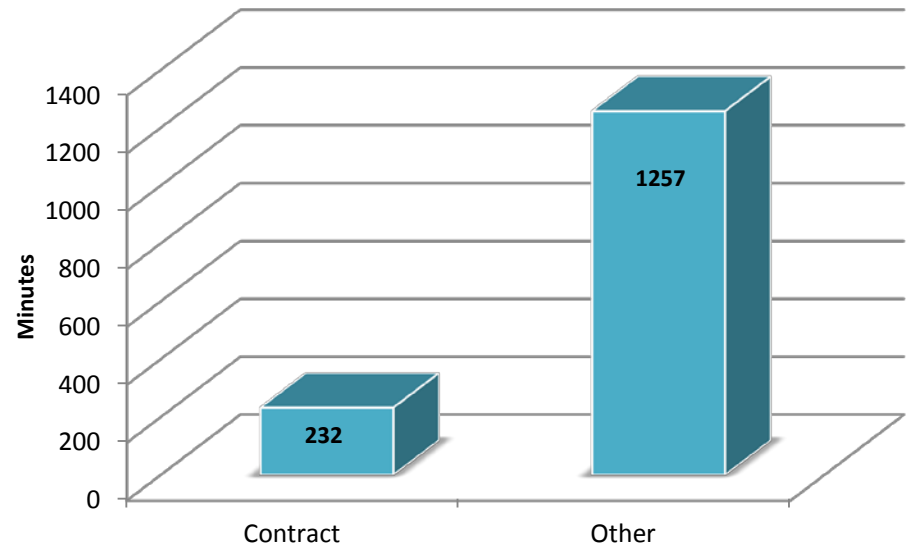

**Sublimity Calls Total Call Length
April 2014**