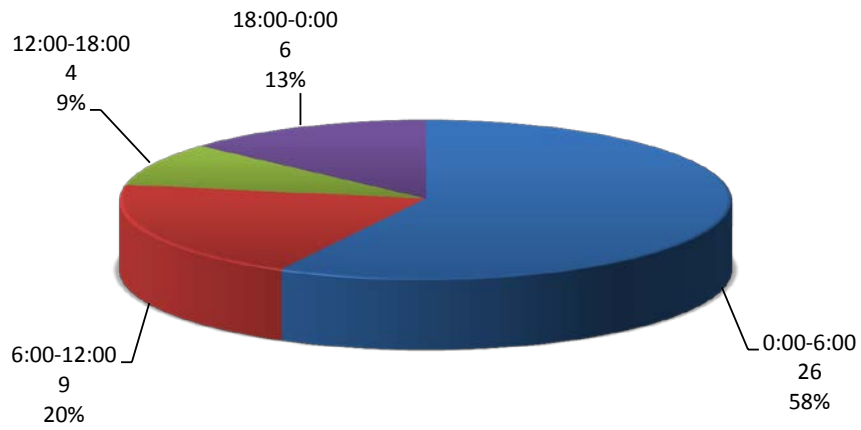

### Sublimity Top Calls for Service April 2014

# Call Type by Primary Deputy April 2014

**Sublimity Calls for Service by Hours Range  
April 2014**

**Sublimity Calls for Service by Day of Week  
April 2014**

**Sublimity Calls Average Call Length  
April 2014**