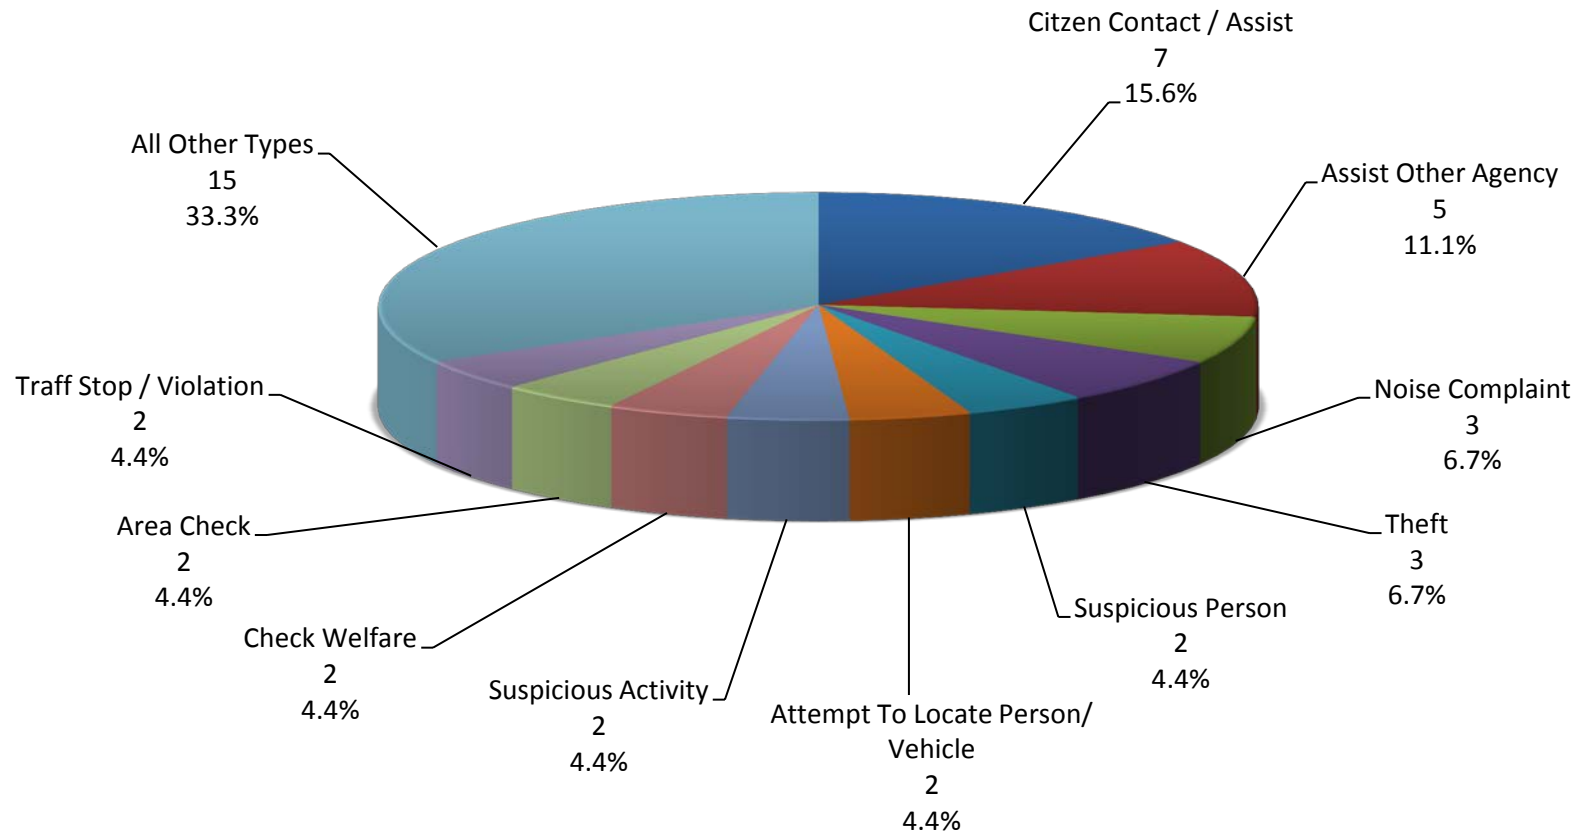

### Sublimity Top Calls for Service April 2014

# Call Type by Primary Deputy April 2014

**Sublimity Calls for Service by Hours Range  
April 2014**

**Sublimity Calls for Service by Day of Week  
April 2014**

**Sublimity Calls Average Call Length  
April 2014**