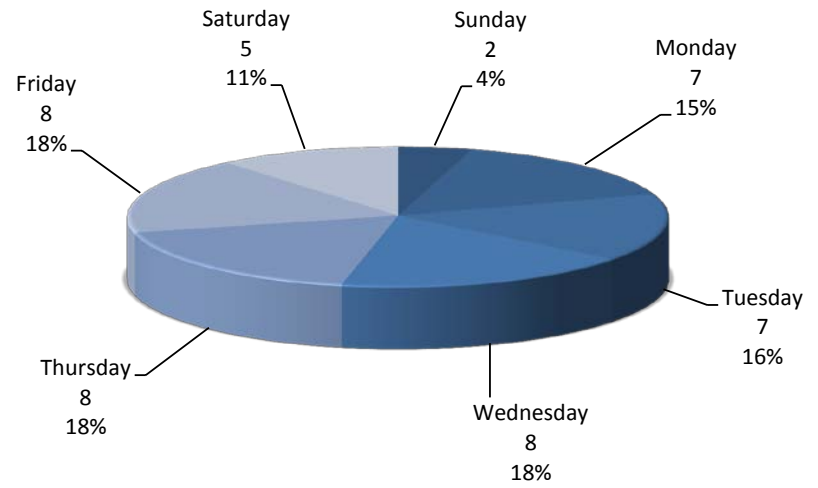

### Sublimity Top Calls for Service April 2014

# Call Type by Primary Deputy April 2014

**Sublimity Calls for Service by Hours Range  
April 2014**

**Sublimity Calls for Service by Day of Week  
April 2014**

**Sublimity Calls Average Call Length  
April 2014**