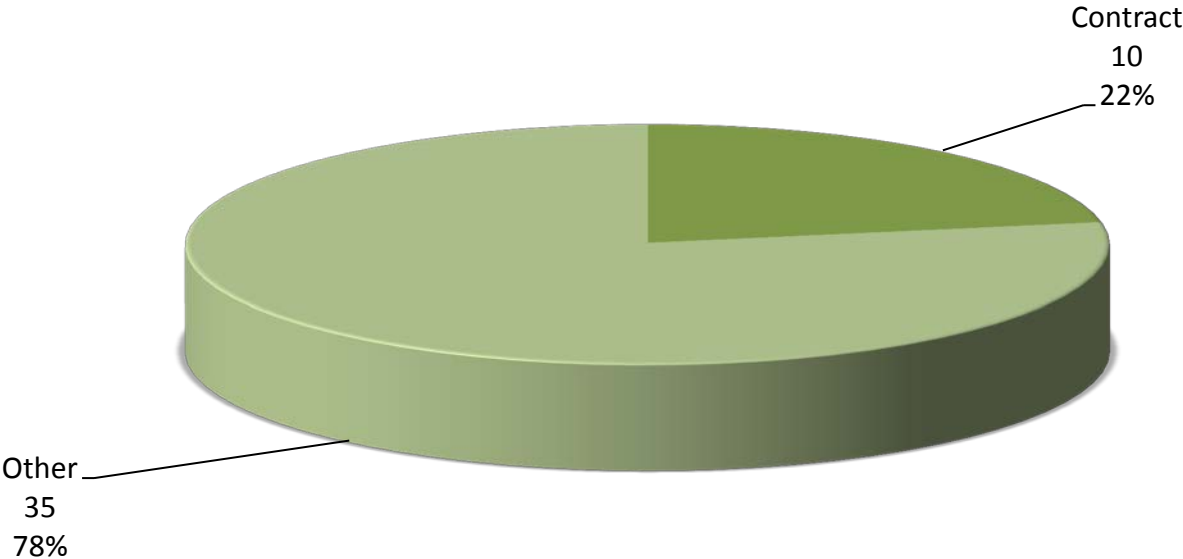

**Sublimity Calls by Primary Deputy
April 2014**