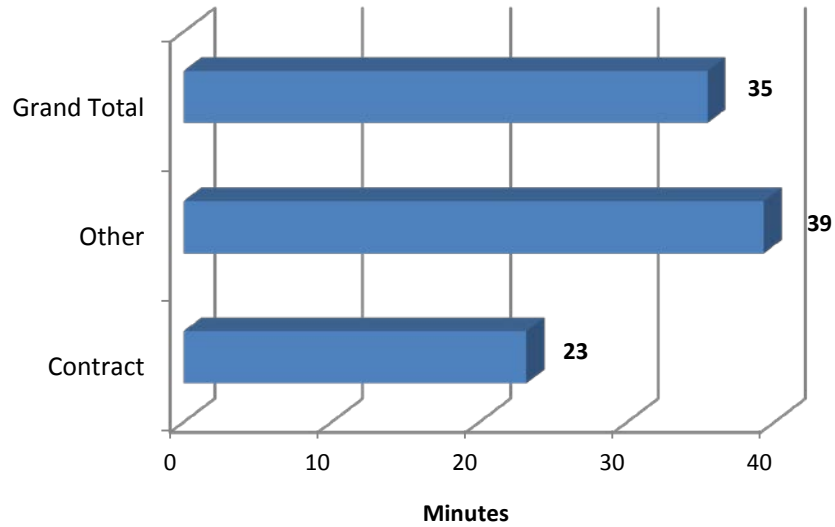

# Call Type by Primary Deputy April 2014

**Sublimity Calls for Service by Hours Range  
April 2014**

**Sublimity Calls for Service by Day of Week  
April 2014**

**Sublimity Calls Average Call Length  
April 2014**