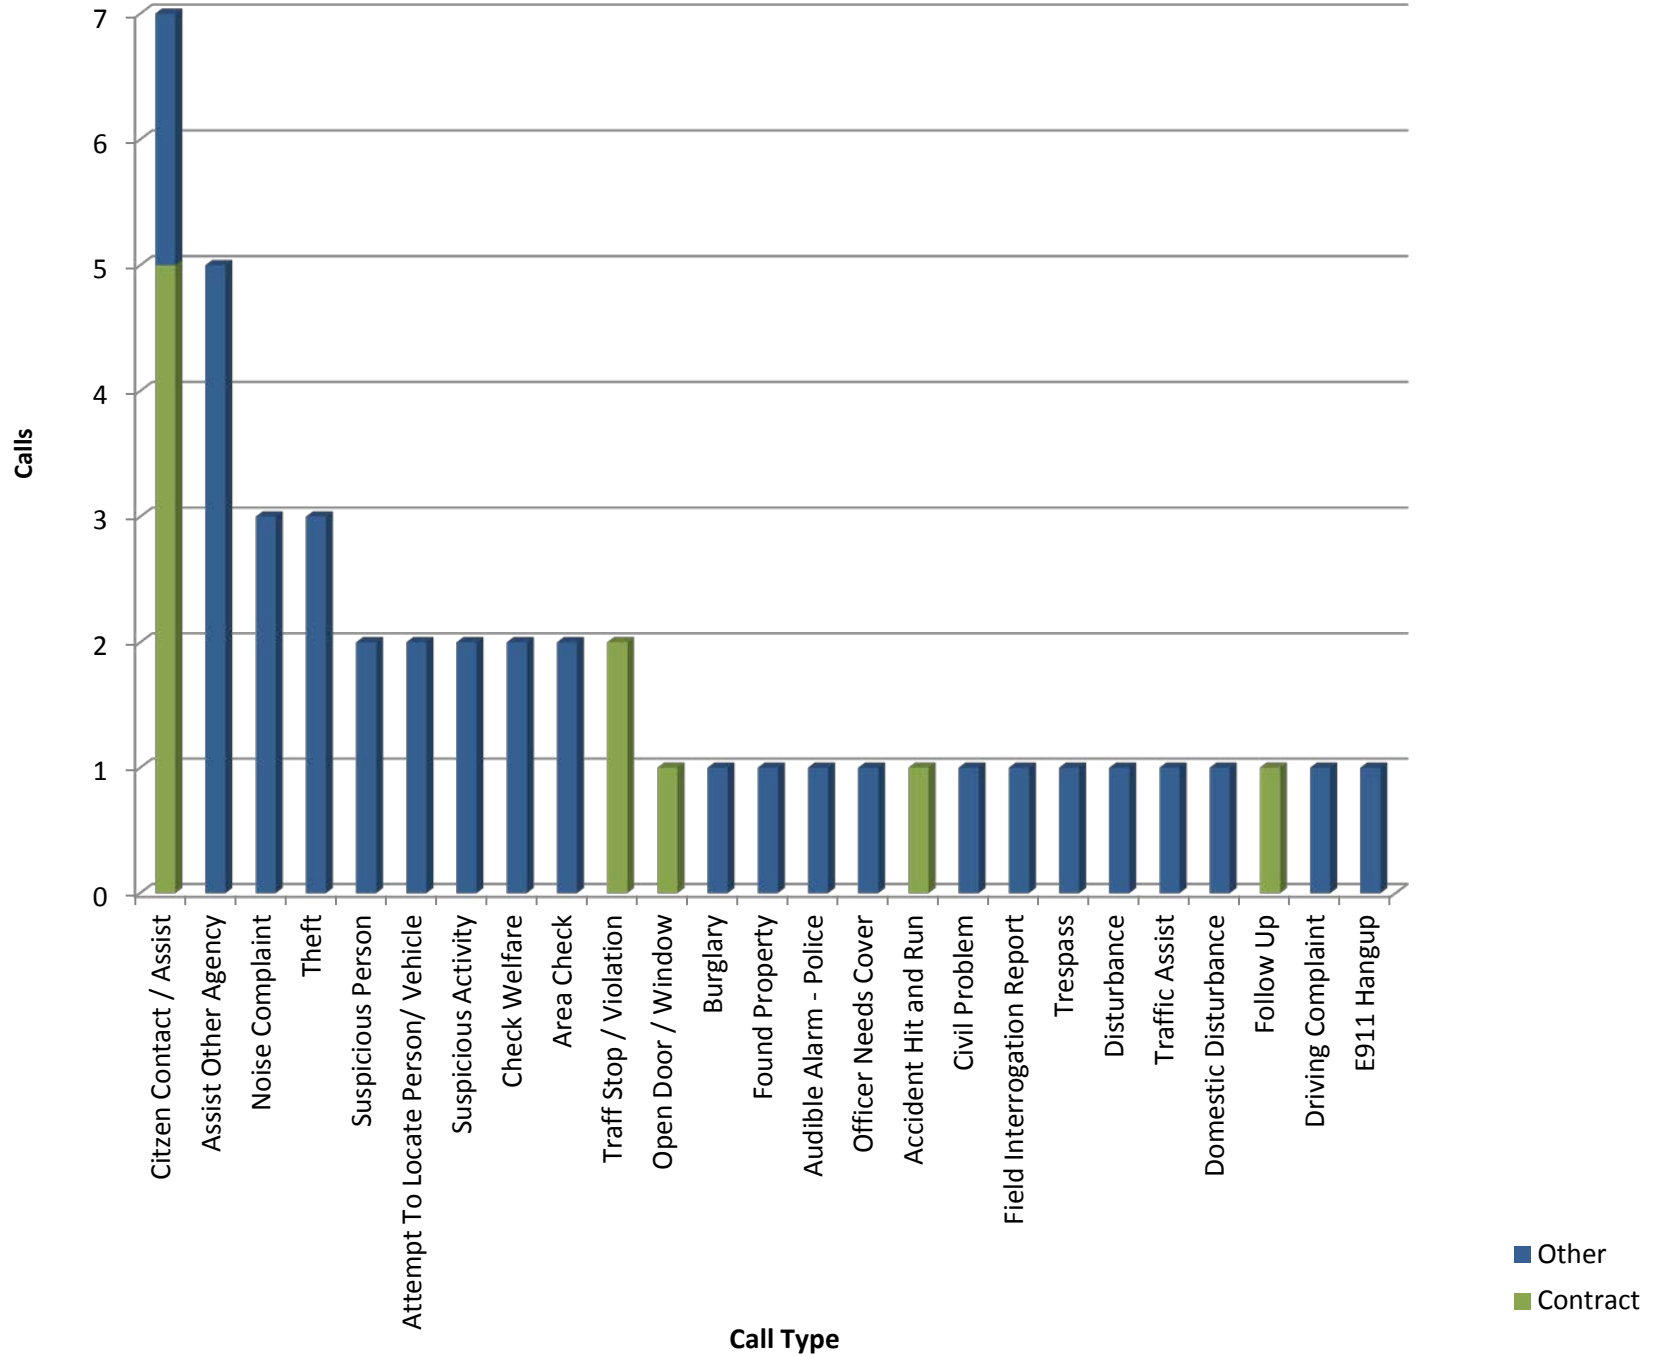

### Sublimity Top Calls for Service April 2014

# Call Type by Primary Deputy April 2014

**Sublimity Calls for Service by Hours Range  
April 2014**

**Sublimity Calls for Service by Day of Week  
April 2014**

**Sublimity Calls Average Call Length  
April 2014**