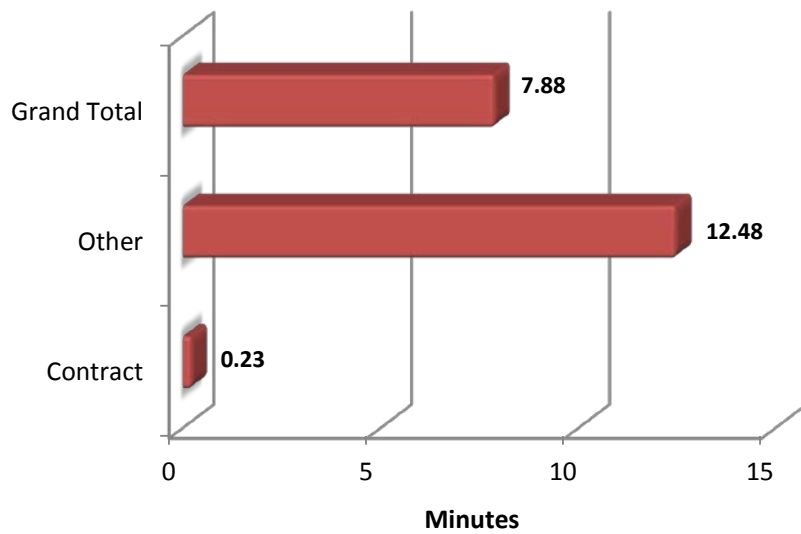

Sublimity Top Calls for Service September 2014

Call Type by Primary Deputy September 2014

**Sublimity Calls for Service by Hours Range
September 2014**

**Sublimity Calls for Service by Day of Week
September 2014**

Sublimity Calls Average Call Length September 2014

Sublimity Calls Total Call Length September 2014

Sublimity Calls Average Call Arrival Time September 2014

Sublimity Calls by Primary Deputy September 2014