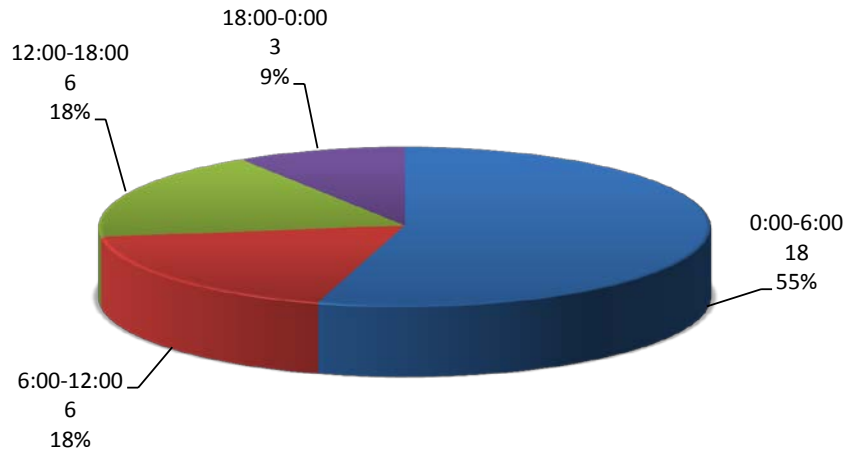

Sublimity Top Calls for Service September 2014

Call Type by Primary Deputy September 2014

**Sublimity Calls for Service by Hours Range
September 2014**

**Sublimity Calls for Service by Day of Week
September 2014**

Sublimity Calls Average Call Length September 2014

Sublimity Calls Total Call Length September 2014

Sublimity Calls Average Call Arrival Time September 2014

Sublimity Calls by Primary Deputy September 2014