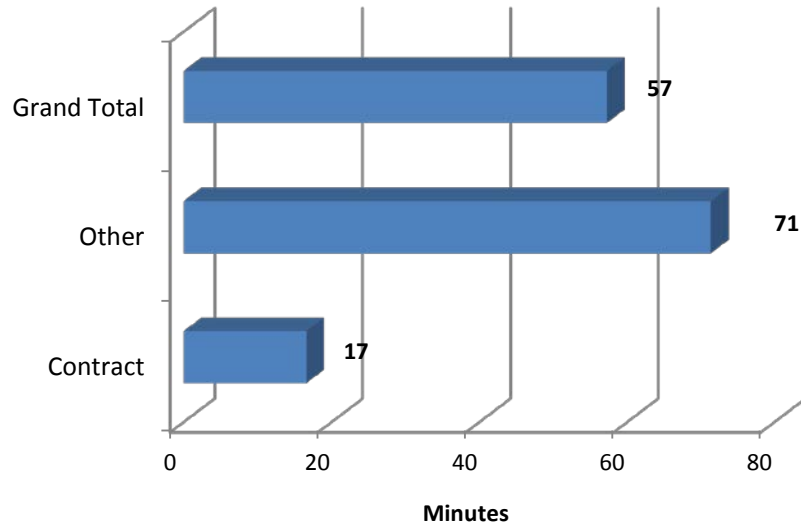

Sublimity Top Calls for Service September 2014

Call Type by Primary Deputy September 2014

**Sublimity Calls for Service by Hours Range
September 2014**

**Sublimity Calls for Service by Day of Week
September 2014**

Sublimity Calls Average Call Length September 2014

Sublimity Calls Total Call Length September 2014

Sublimity Calls Average Call Arrival Time September 2014

Sublimity Calls by Primary Deputy September 2014