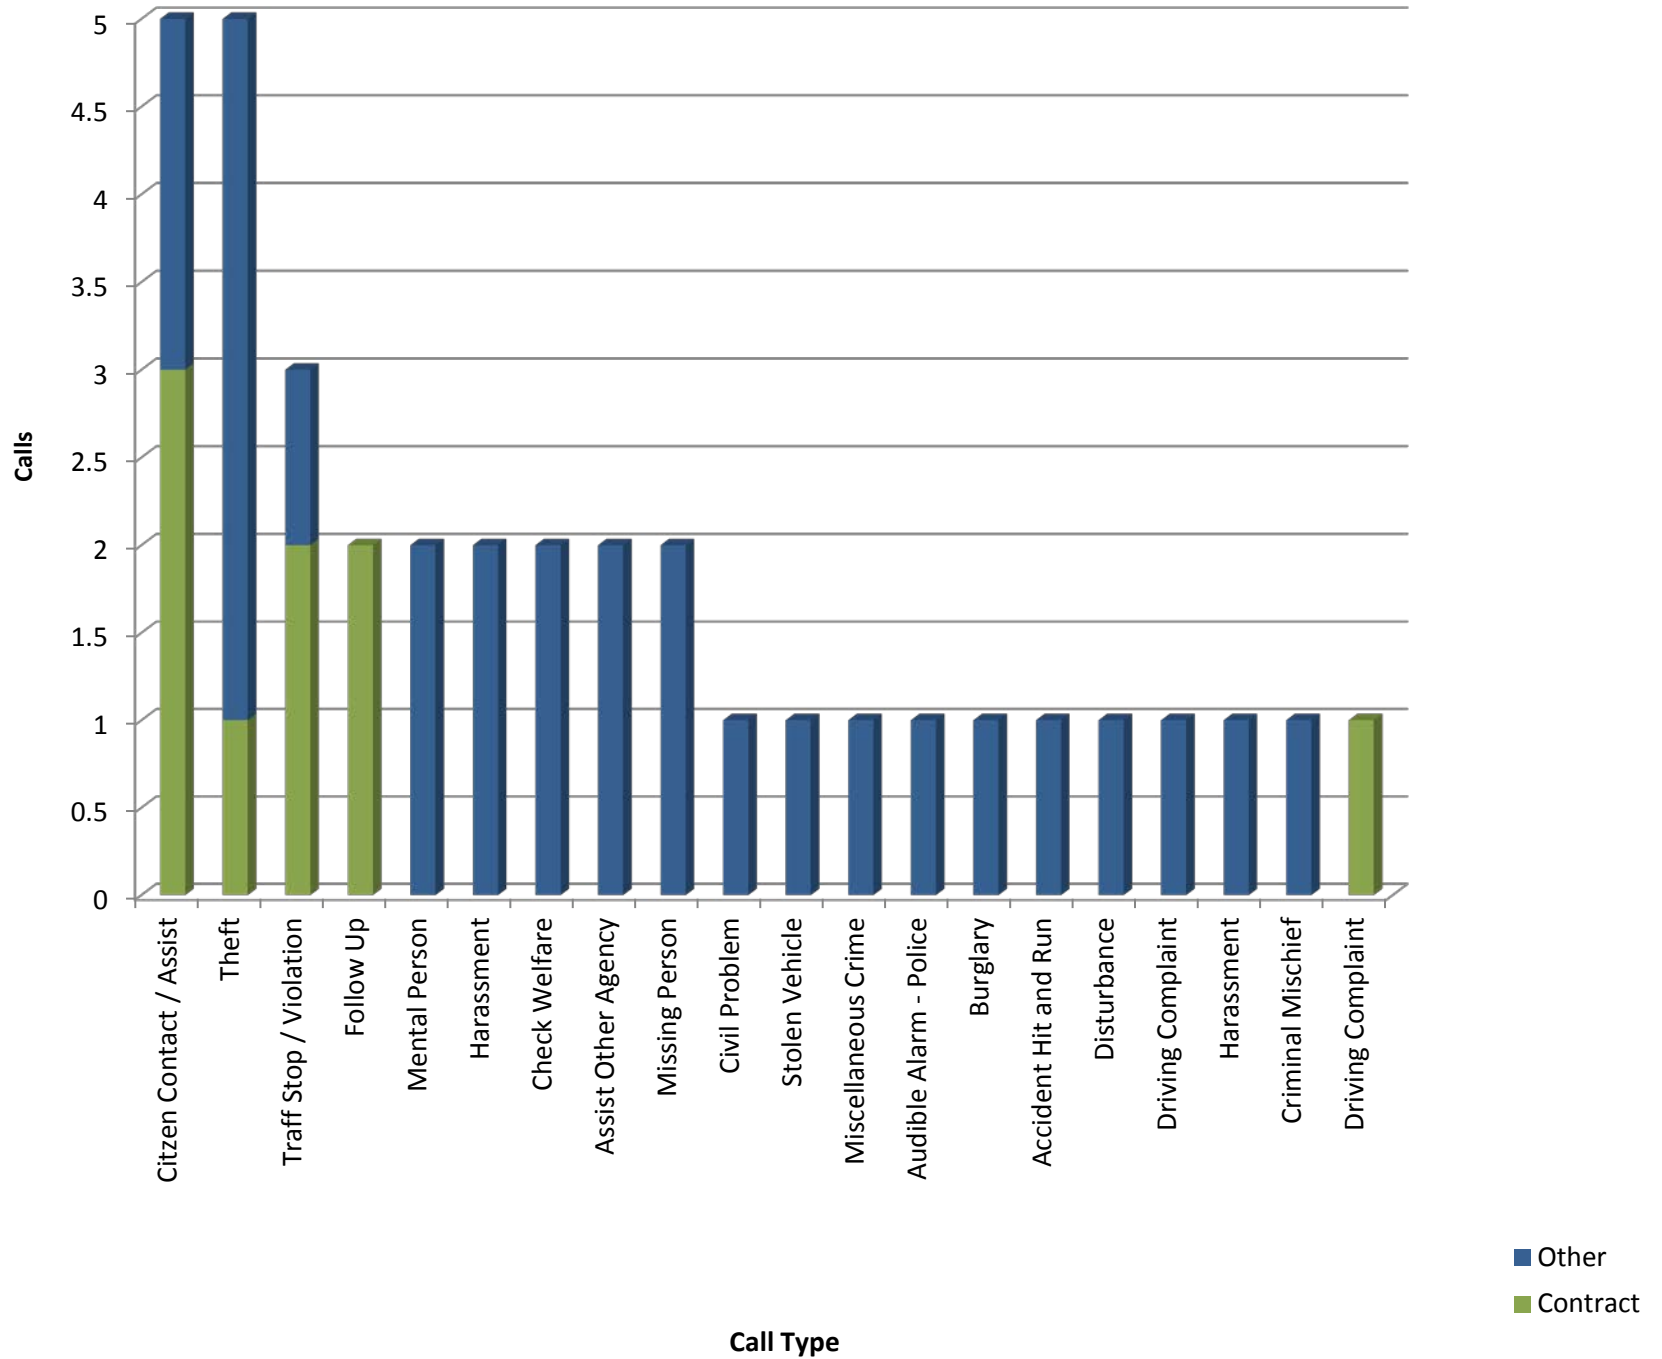

Sublimity Top Calls for Service September 2014

Call Type by Primary Deputy September 2014

**Sublimity Calls for Service by Hours Range
September 2014**

**Sublimity Calls for Service by Day of Week
September 2014**

Sublimity Calls Average Call Length September 2014

Sublimity Calls Total Call Length September 2014

Sublimity Calls Average Call Arrival Time September 2014

Sublimity Calls by Primary Deputy September 2014