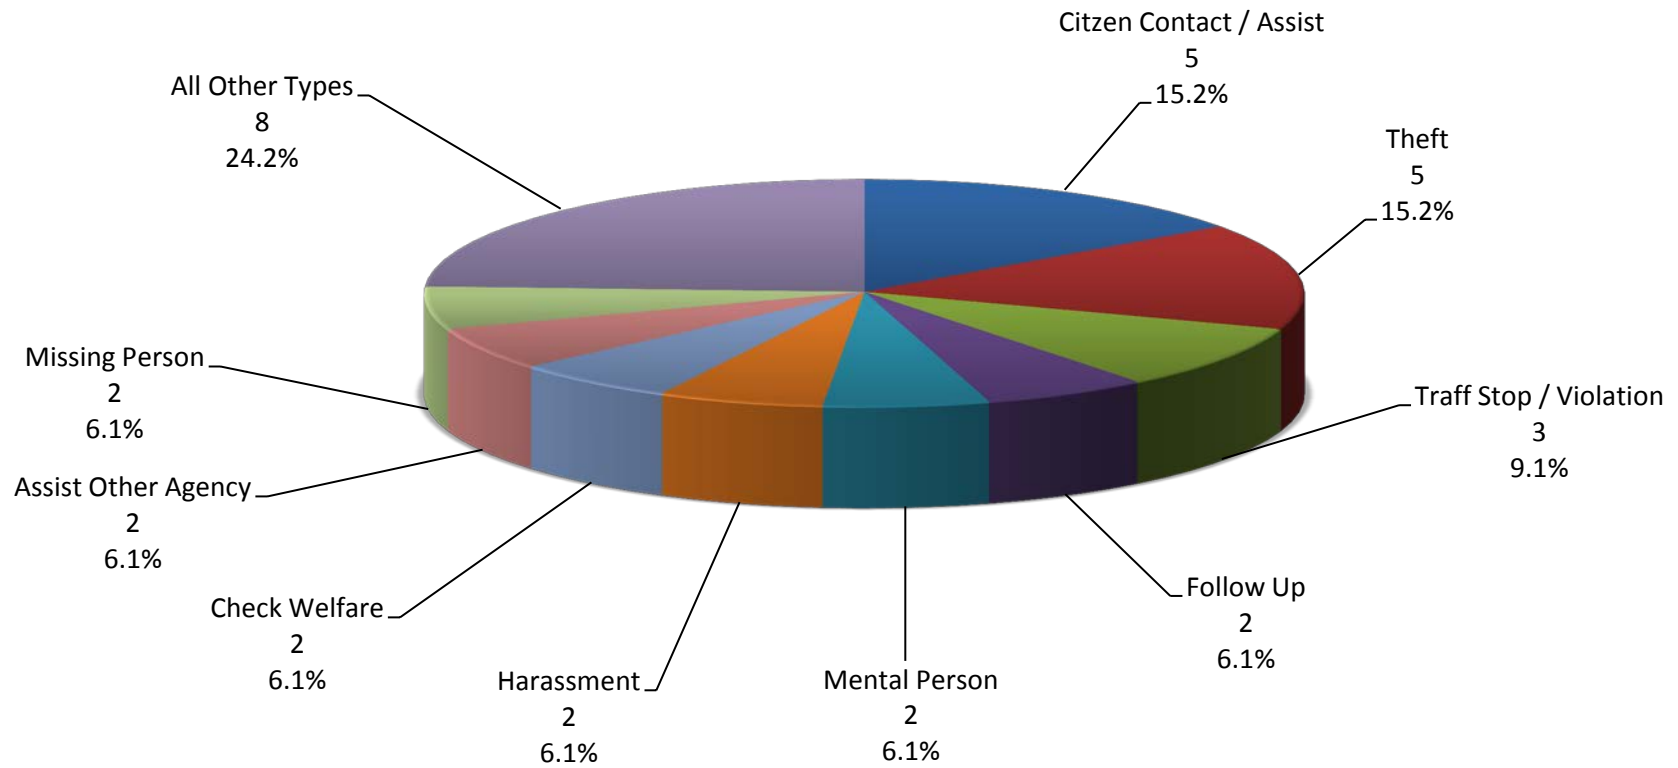

Sublimity Top Calls for Service September 2014

Call Type by Primary Deputy September 2014

**Sublimity Calls for Service by Hours Range
September 2014**

**Sublimity Calls for Service by Day of Week
September 2014**

Sublimity Calls Average Call Length September 2014

Sublimity Calls Total Call Length September 2014

Sublimity Calls Average Call Arrival Time September 2014

Sublimity Calls by Primary Deputy September 2014