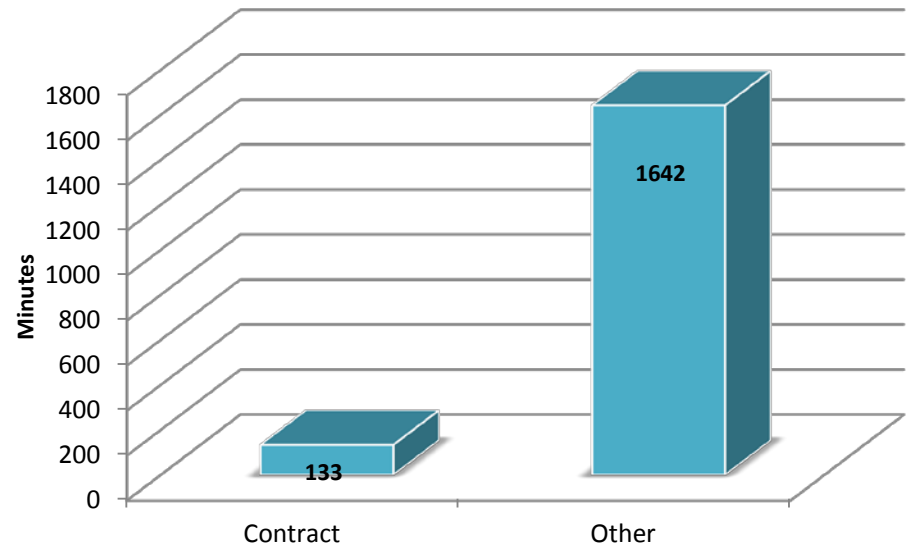

Sublimity Top Calls for Service September 2014

Call Type by Primary Deputy September 2014

**Sublimity Calls for Service by Hours Range
September 2014**

**Sublimity Calls for Service by Day of Week
September 2014**

Sublimity Calls Average Call Length September 2014

Sublimity Calls Total Call Length September 2014

Sublimity Calls Average Call Arrival Time September 2014

Sublimity Calls by Primary Deputy September 2014