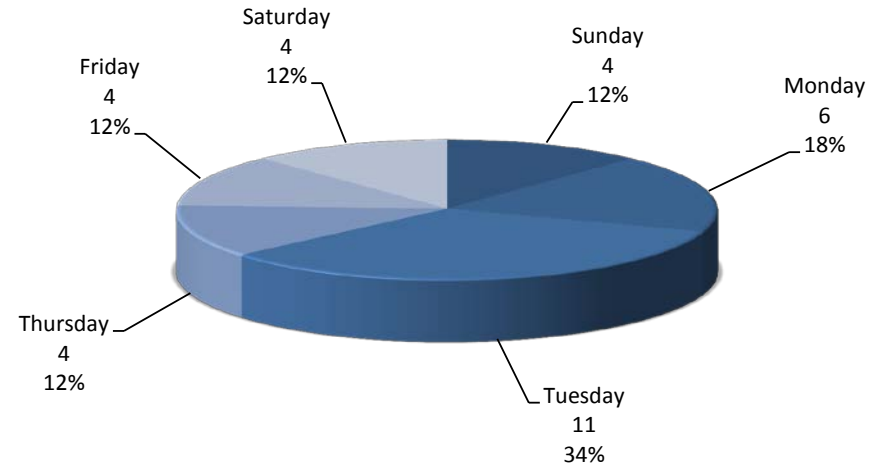

Sublimity Top Calls for Service September 2014

Call Type by Primary Deputy September 2014

**Sublimity Calls for Service by Hours Range
September 2014**

**Sublimity Calls for Service by Day of Week
September 2014**

Sublimity Calls Average Call Length September 2014

Sublimity Calls Total Call Length September 2014

Sublimity Calls Average Call Arrival Time September 2014

Sublimity Calls by Primary Deputy September 2014