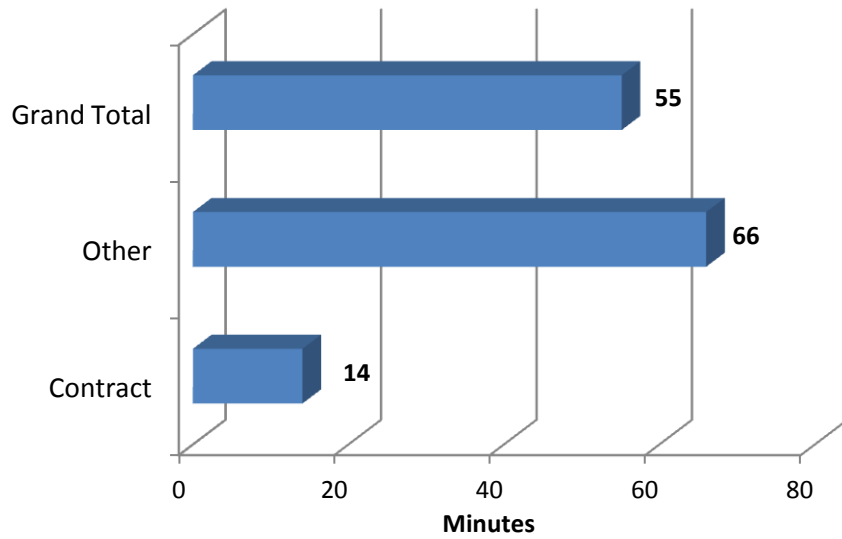

Sublimity Top Calls for Service February 2015

Call Type by Primary Deputy February 2015

**Sublimity Calls for Service by Hours Range
February 2015**

**Sublimity Calls for Service by Day of Week
February 2015**

Sublimity Calls Average Call Length February 2015

Sublimity Calls Total Call Length February 2015

Sublimity Calls Average Call Arrival Time February 2015

Sublimity Calls by Primary Deputy February 2015

Sublimity Calls for Service February 2015