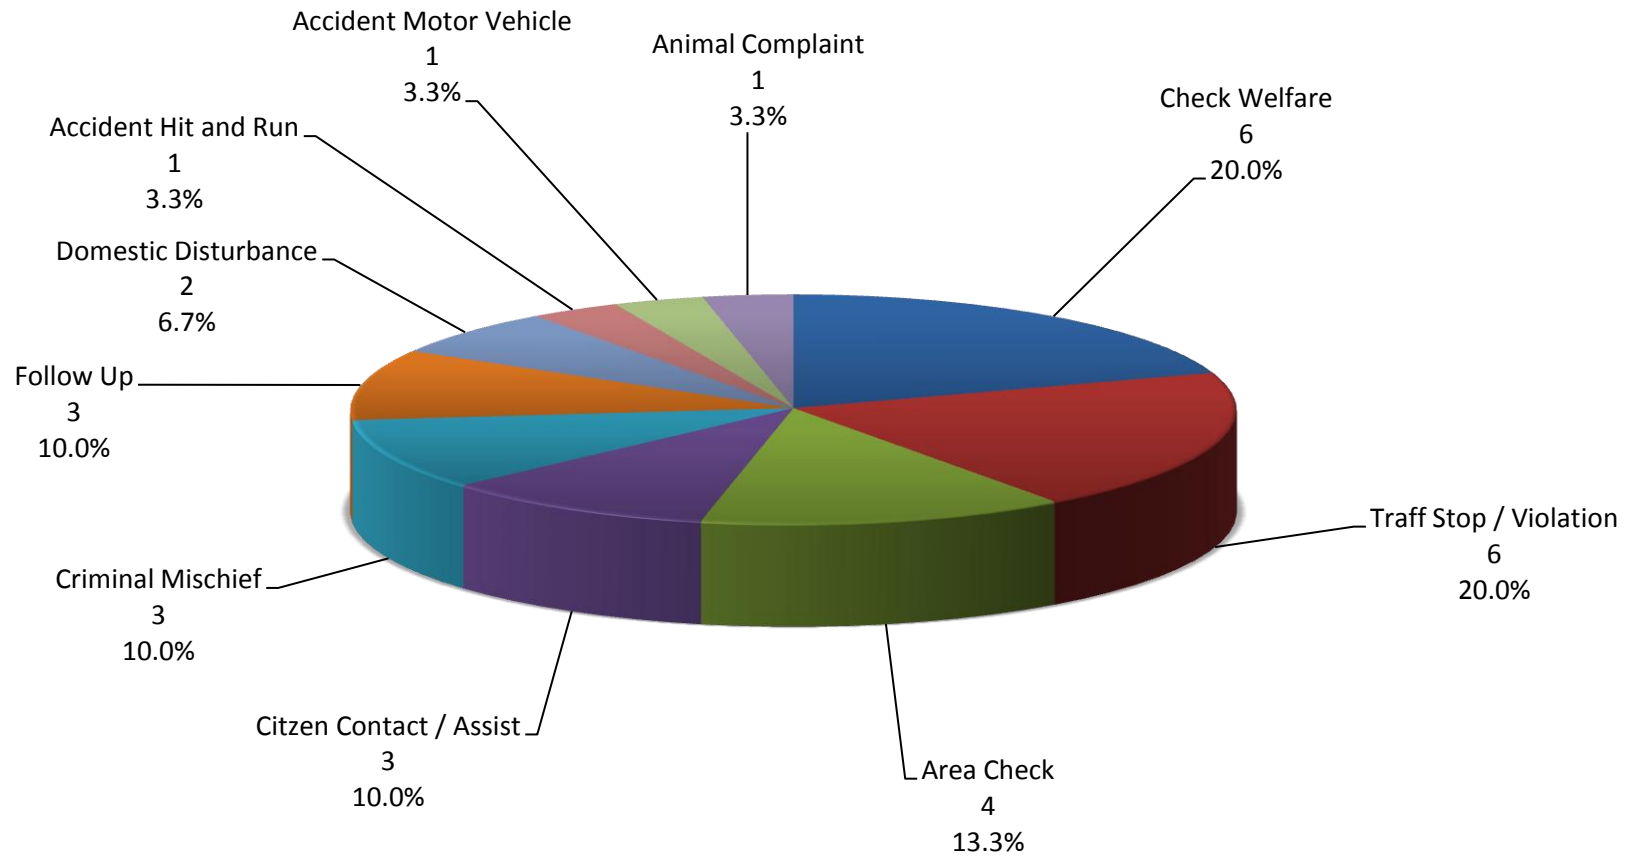

Sublimity Top Calls for Service February 2015