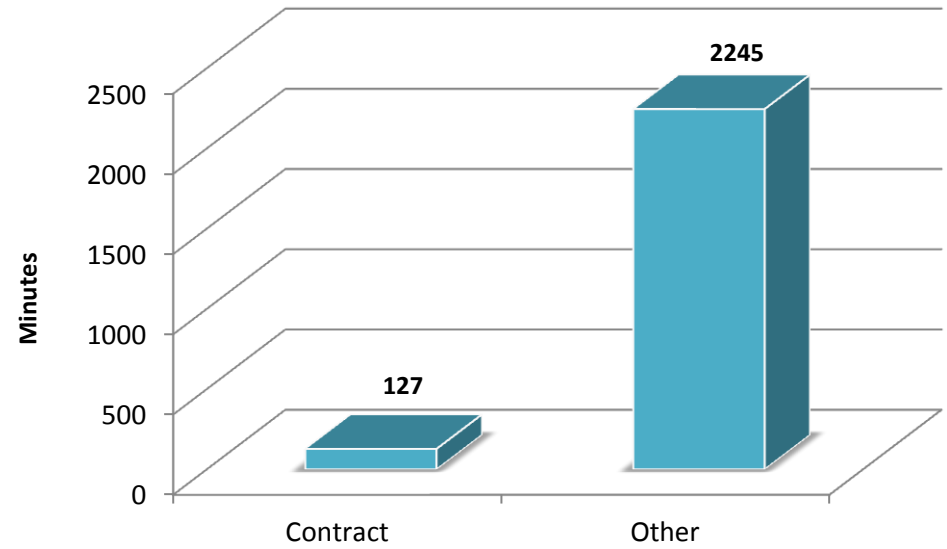

Sublimity Top Calls for Service February 2015

Call Type by Primary Deputy February 2015

**Sublimity Calls for Service by Hours Range
February 2015**

**Sublimity Calls for Service by Day of Week
February 2015**

Sublimity Calls Average Call Length February 2015

Sublimity Calls Total Call Length February 2015

Sublimity Calls Average Call Arrival Time February 2015

Sublimity Calls by Primary Deputy February 2015

Sublimity Calls for Service February 2015