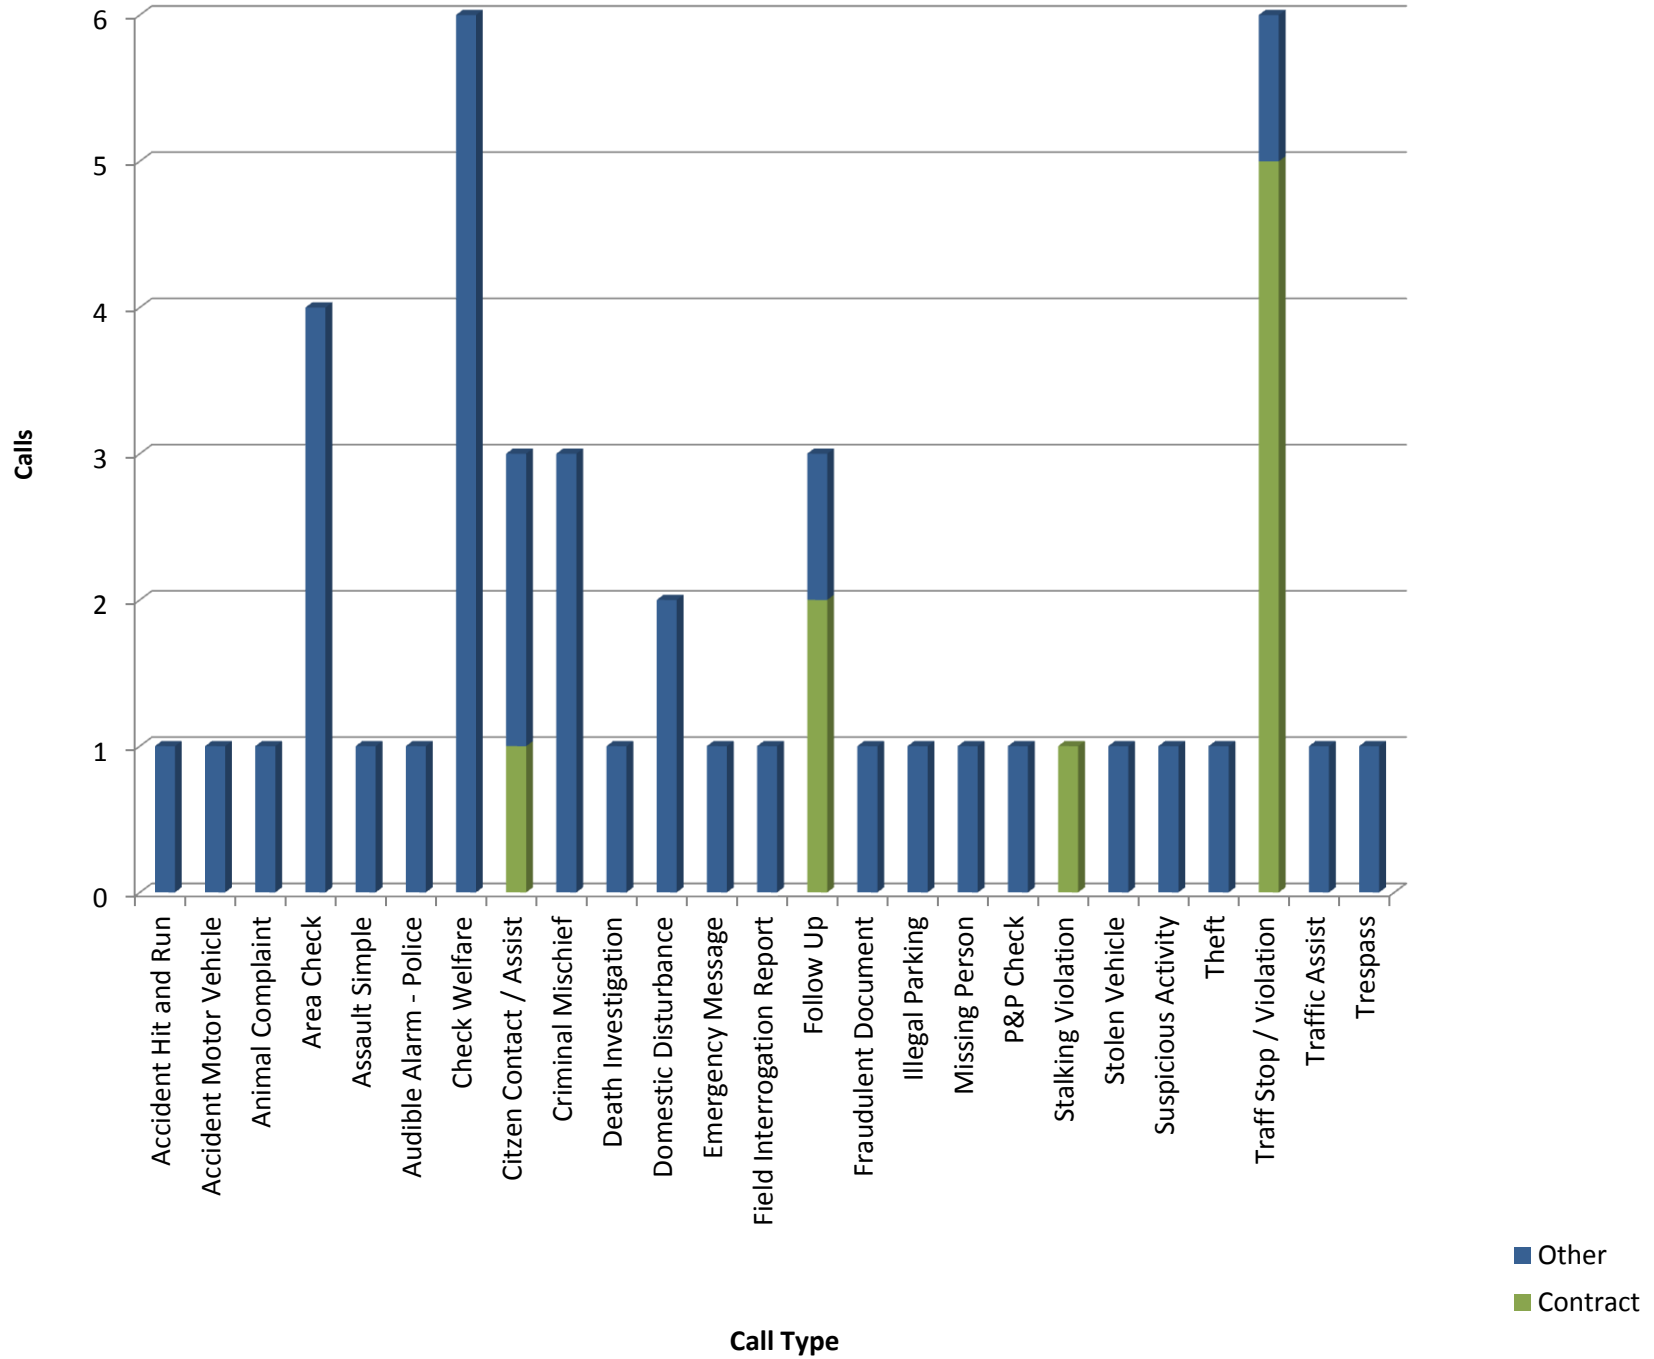

Sublimity Top Calls for Service February 2015

Call Type by Primary Deputy February 2015

**Sublimity Calls for Service by Hours Range
February 2015**

**Sublimity Calls for Service by Day of Week
February 2015**