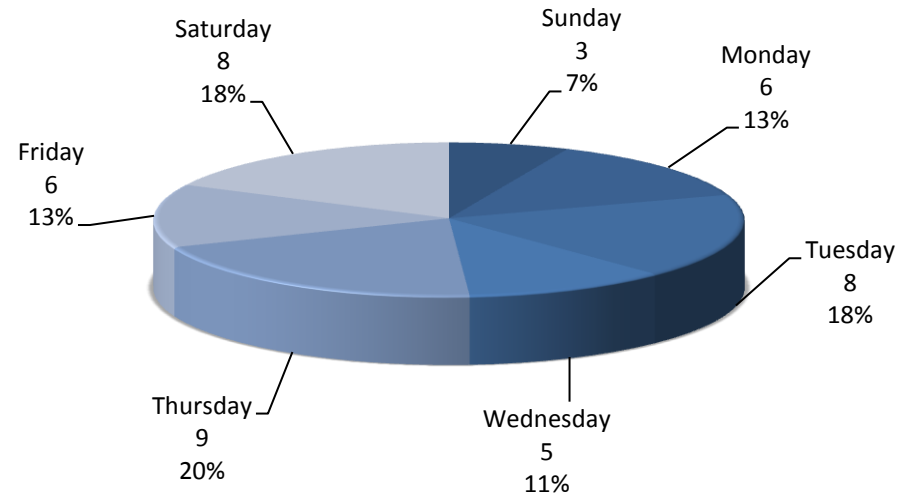

Sublimity Top Calls for Service February 2015

Call Type by Primary Deputy February 2015

**Sublimity Calls for Service by Hours Range
February 2015**

**Sublimity Calls for Service by Day of Week
February 2015**

Sublimity Calls Average Call Length February 2015

Sublimity Calls Total Call Length February 2015

Sublimity Calls Average Call Arrival Time February 2015

Sublimity Calls by Primary Deputy February 2015

Sublimity Calls for Service February 2015