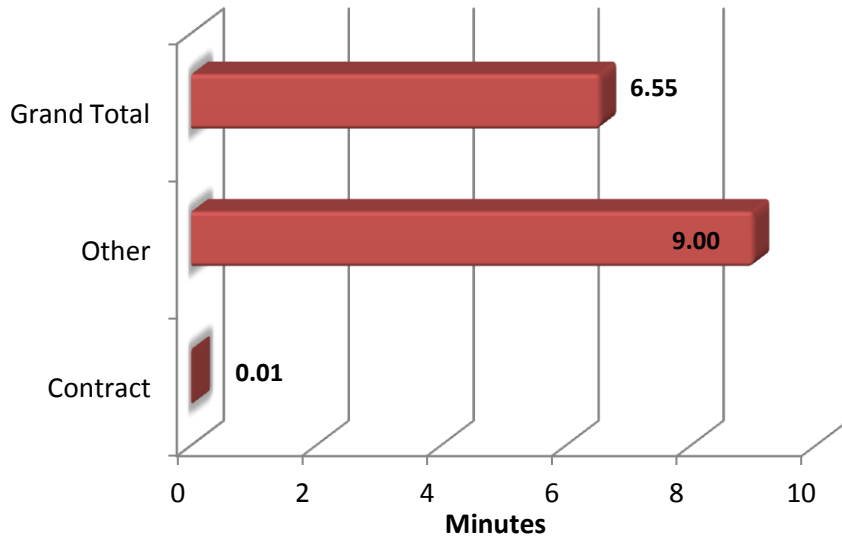

Sublimity Top Calls for Service February 2015

Call Type by Primary Deputy February 2015

**Sublimity Calls for Service by Hours Range
February 2015**

**Sublimity Calls for Service by Day of Week
February 2015**

Sublimity Calls Average Call Length February 2015

Sublimity Calls Total Call Length February 2015

Sublimity Calls Average Call Arrival Time February 2015

Sublimity Calls by Primary Deputy February 2015

Sublimity Calls for Service February 2015