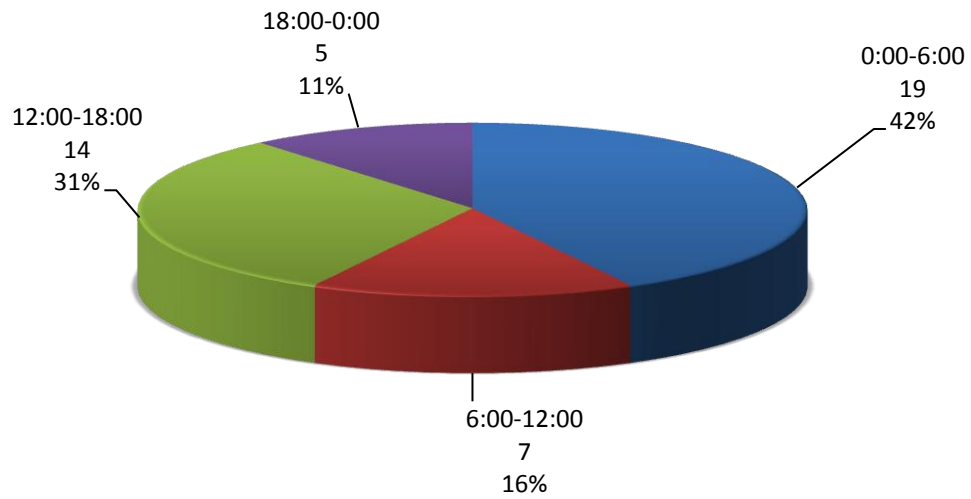

Sublimity Top Calls for Service February 2015

Call Type by Primary Deputy February 2015

**Sublimity Calls for Service by Hours Range
February 2015**

**Sublimity Calls for Service by Day of Week
February 2015**

Sublimity Calls Average Call Length February 2015

Sublimity Calls Total Call Length February 2015

Sublimity Calls Average Call Arrival Time February 2015

Sublimity Calls by Primary Deputy February 2015

Sublimity Calls for Service February 2015