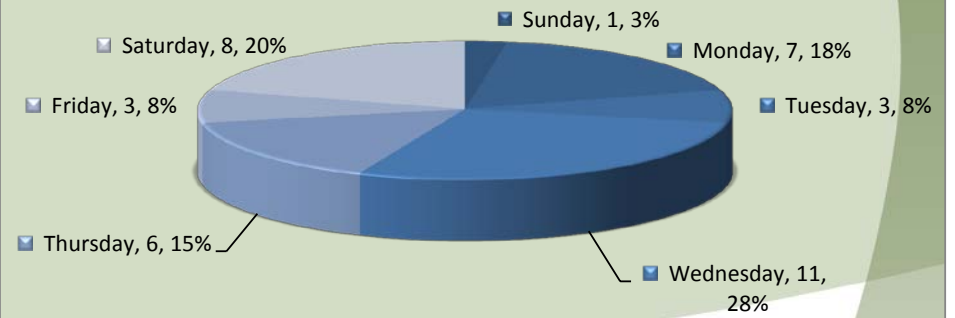

City of Sublimity Top Calls for Service June 2016

Call Type by Primary Deputy Sublimity - June 2016

Calls for Service by Hours Range Sublimity - June 2016

Calls for Service by Day of Week Sublimity - June 2016

Average Call Length Sublimity - June 2016

Total Call Length Sublimity - June 2016

Average Call Arrival Time Sublimity - June 2016

City of Sublimity Calls by Primary Deputy June 2016

City of Sublimity June 2015 vs June 2016