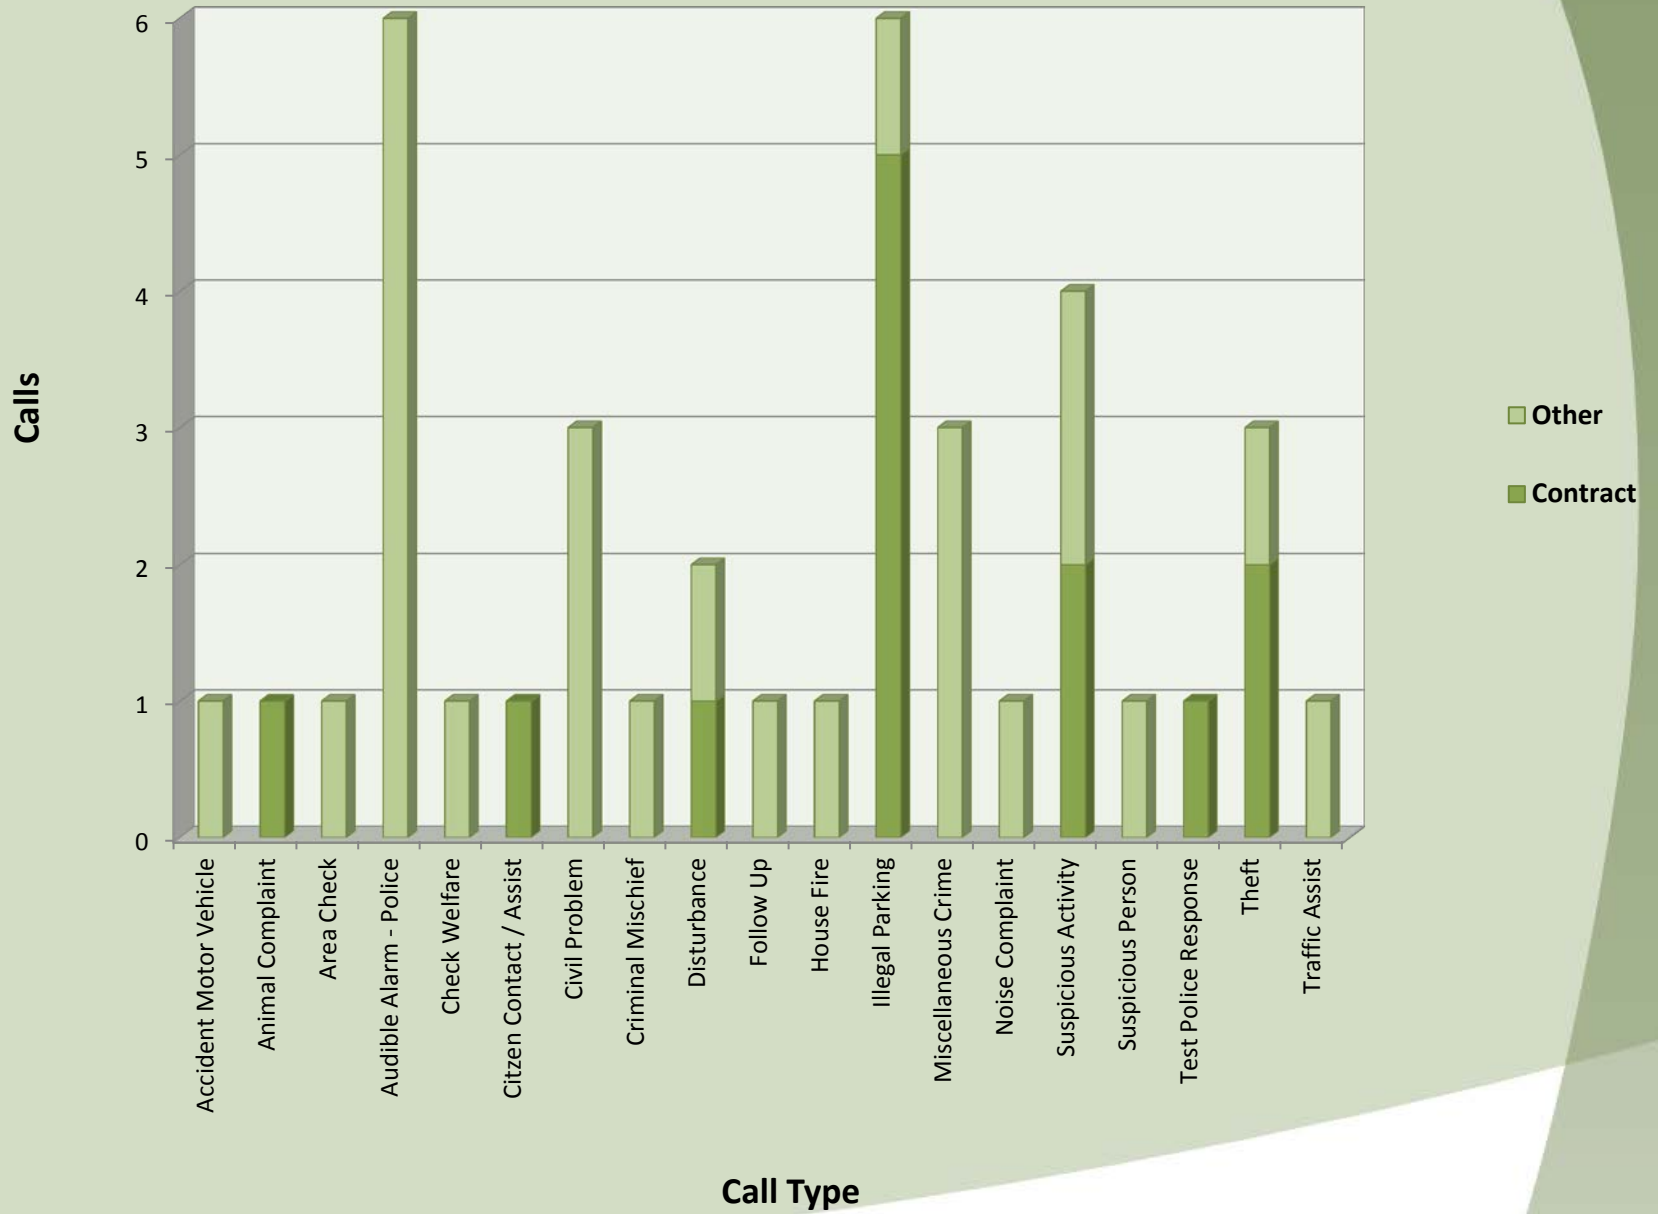

City of Sublimity Top Calls for Service June 2016

Call Type by Primary Deputy Sublimity - June 2016

Calls for Service by Hours Range Sublimity - June 2016

Calls for Service by Day of Week Sublimity - June 2016

Average Call Length Sublimity - June 2016

Total Call Length Sublimity - June 2016

Average Call Arrival Time Sublimity - June 2016

City of Sublimity Calls by Primary Deputy June 2016

City of Sublimity June 2015 vs June 2016