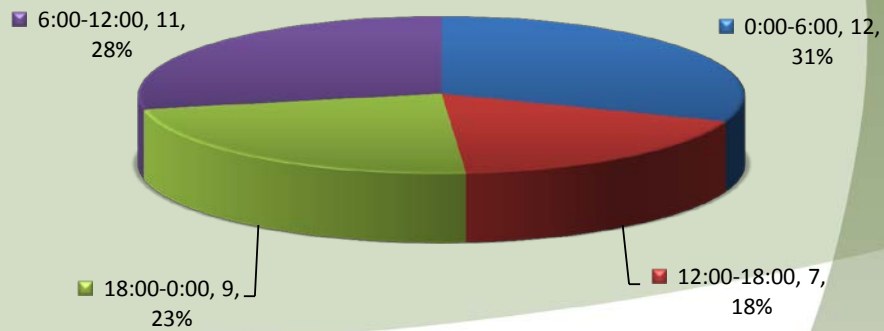

City of Sublimity Top Calls for Service June 2016

Call Type by Primary Deputy Sublimity - June 2016

Calls for Service by Hours Range Sublimity - June 2016

Calls for Service by Day of Week Sublimity - June 2016

Average Call Length Sublimity - June 2016

Total Call Length Sublimity - June 2016

Average Call Arrival Time Sublimity - June 2016

City of Sublimity Calls by Primary Deputy June 2016

City of Sublimity June 2015 vs June 2016