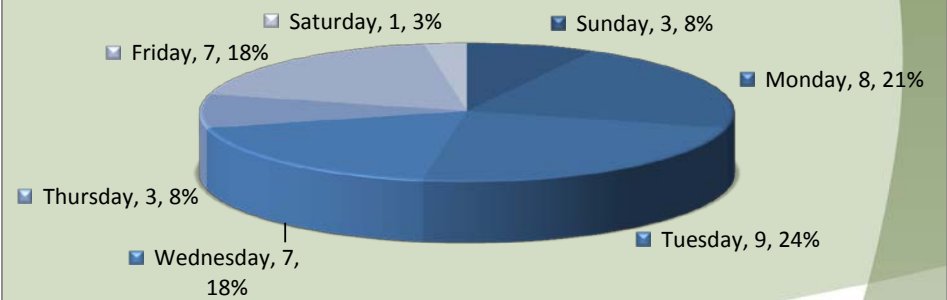

City of Sublimity Top Calls for Service August 2016

Call Type by Primary Deputy Sublimity - August 2016

Calls for Service by Hours Range Sublimity - August 2016

Calls for Service by Day of Week Sublimity - August 2016

**Average Call Length
Sublimity - August 2016**

**Total Call Length
Sublimity - August 2016**

**Average Call Arrival Time
Sublimity - August 2016**

City of Sublimity Calls by Primary Deputy August 2016

City of Sublimity August 2015 vs August 2016