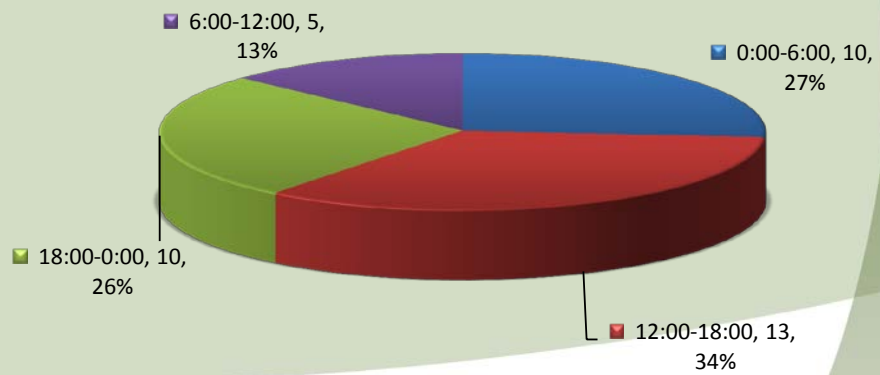

City of Sublimity Top Calls for Service August 2016

Call Type by Primary Deputy Sublimity - August 2016

Calls for Service by Hours Range Sublimity - August 2016

Calls for Service by Day of Week Sublimity - August 2016

**Average Call Length
Sublimity - August 2016**

**Total Call Length
Sublimity - August 2016**

**Average Call Arrival Time
Sublimity - August 2016**

City of Sublimity Calls by Primary Deputy August 2016

City of Sublimity August 2015 vs August 2016