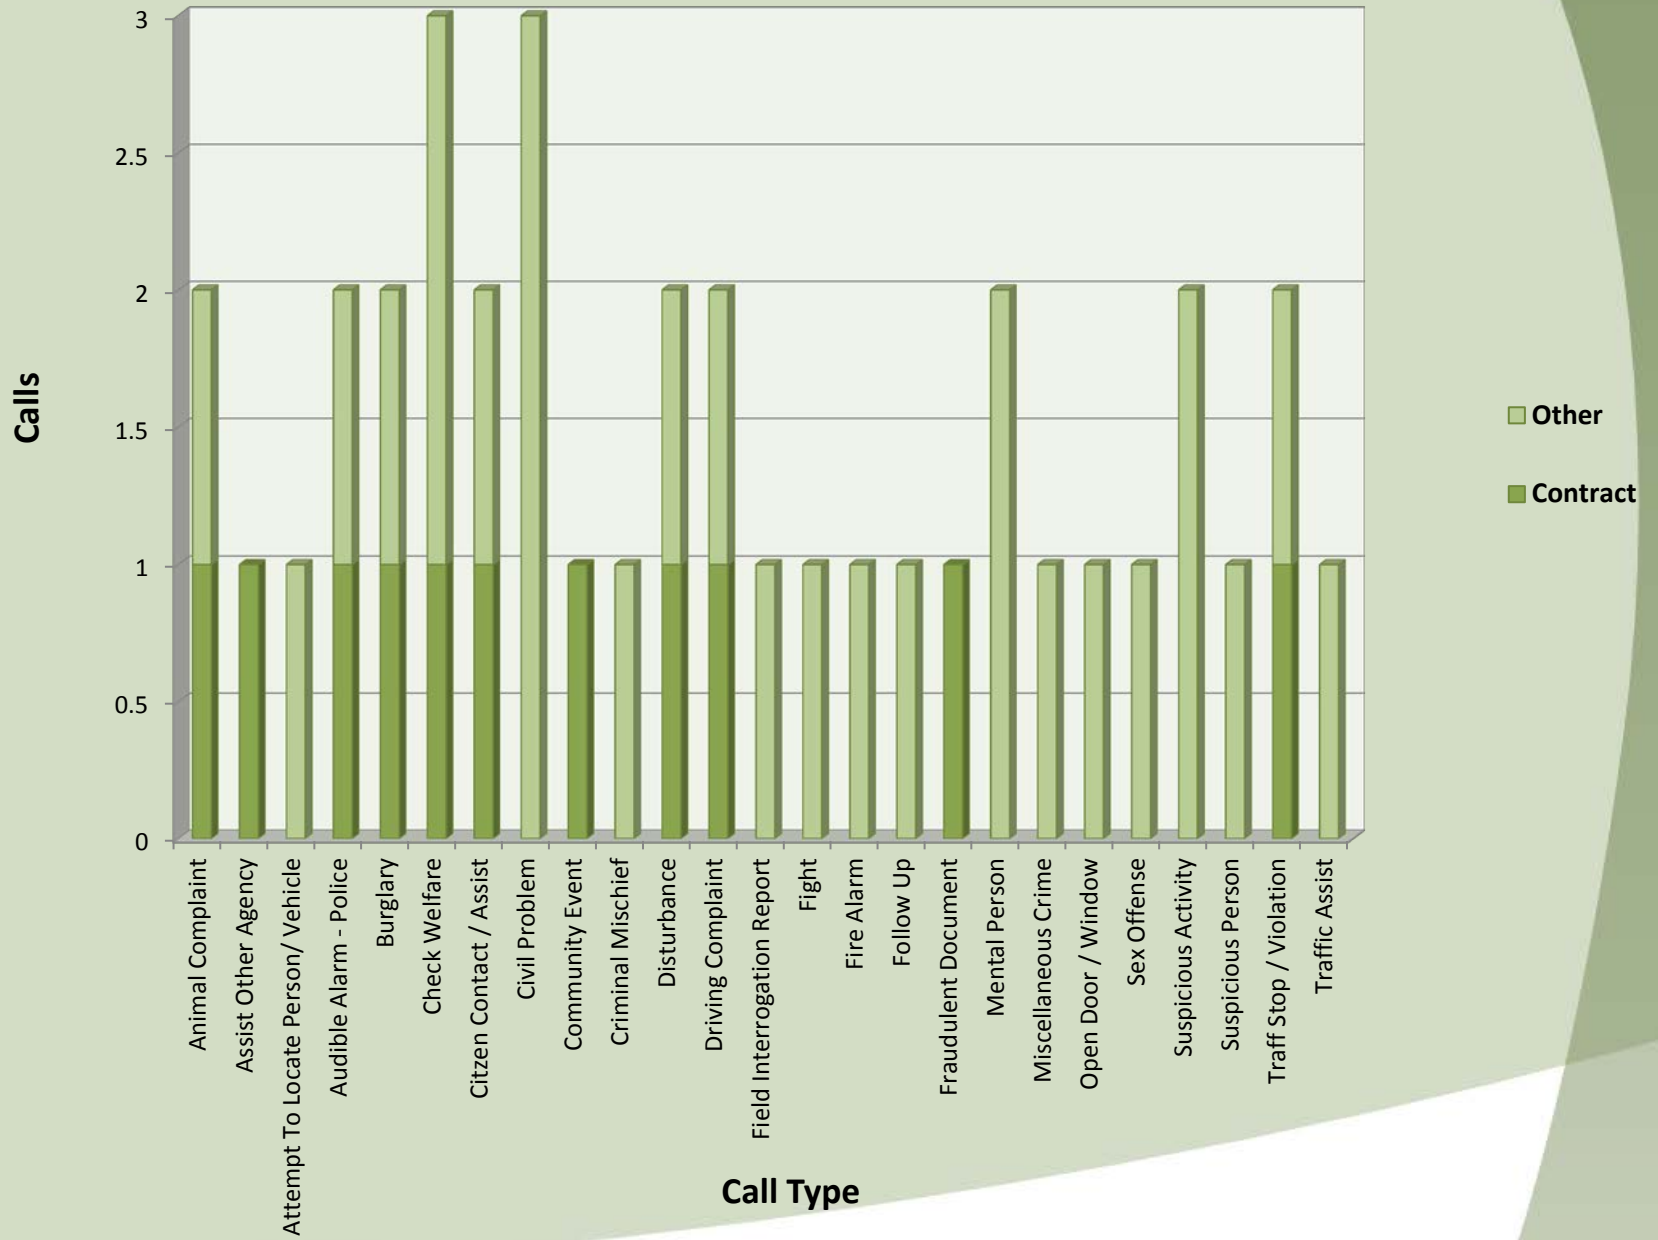

Calls for Service by Hours Range Sublimity - August 2016

Calls for Service by Day of Week Sublimity - August 2016

Call Type by Primary Deputy Sublimity - August 2016