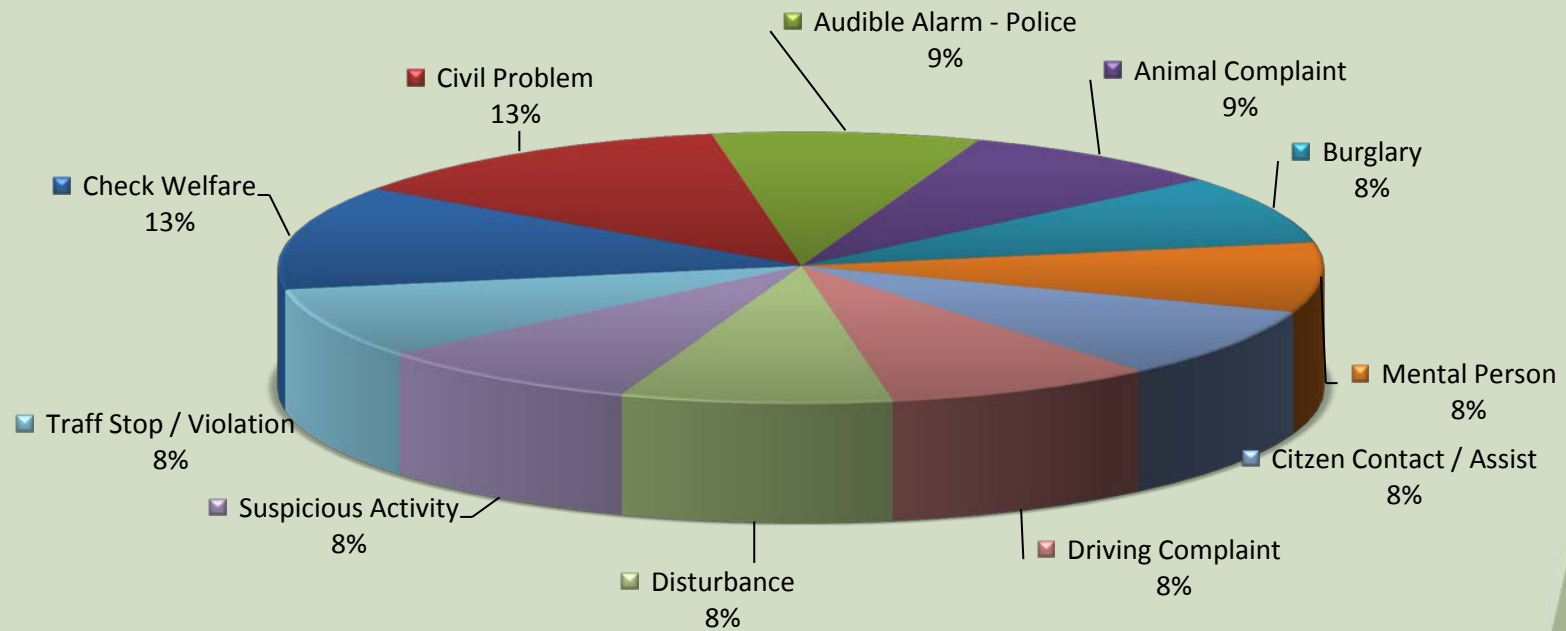

City of Sublimity Top Calls for Service August 2016

Call Type by Primary Deputy Sublimity - August 2016

Calls for Service by Hours Range Sublimity - August 2016

Calls for Service by Day of Week Sublimity - August 2016

**Average Call Length
Sublimity - August 2016**

**Total Call Length
Sublimity - August 2016**

**Average Call Arrival Time
Sublimity - August 2016**

City of Sublimity Calls by Primary Deputy August 2016

City of Sublimity August 2015 vs August 2016