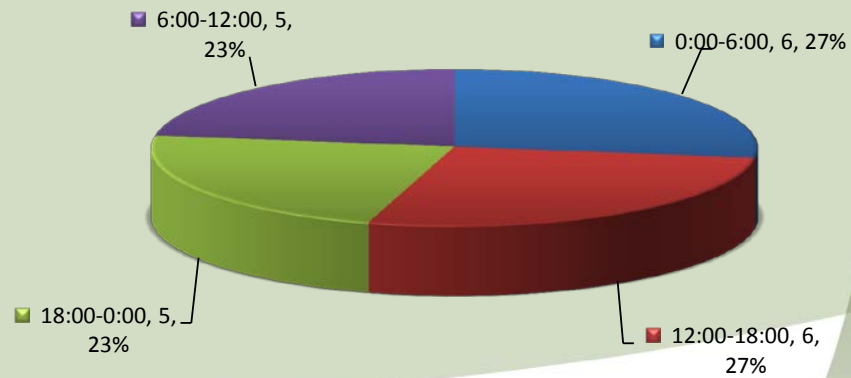

City of Sublimity Top Calls for Service November 2016

Call Type by Primary Deputy Sublimity - November 2016

Calls for Service by Hours Range Sublimity - November 2016

Calls for Service by Day of Week Sublimity - November 2016

Average Call Length Sublimity - November 2016

Total Call Length Sublimity - November 2016

Average Call Arrival Time Sublimity - November 2016

City of Sublimity Calls by Primary Deputy November 2016

City of Sublimity November 2015 vs November 2016