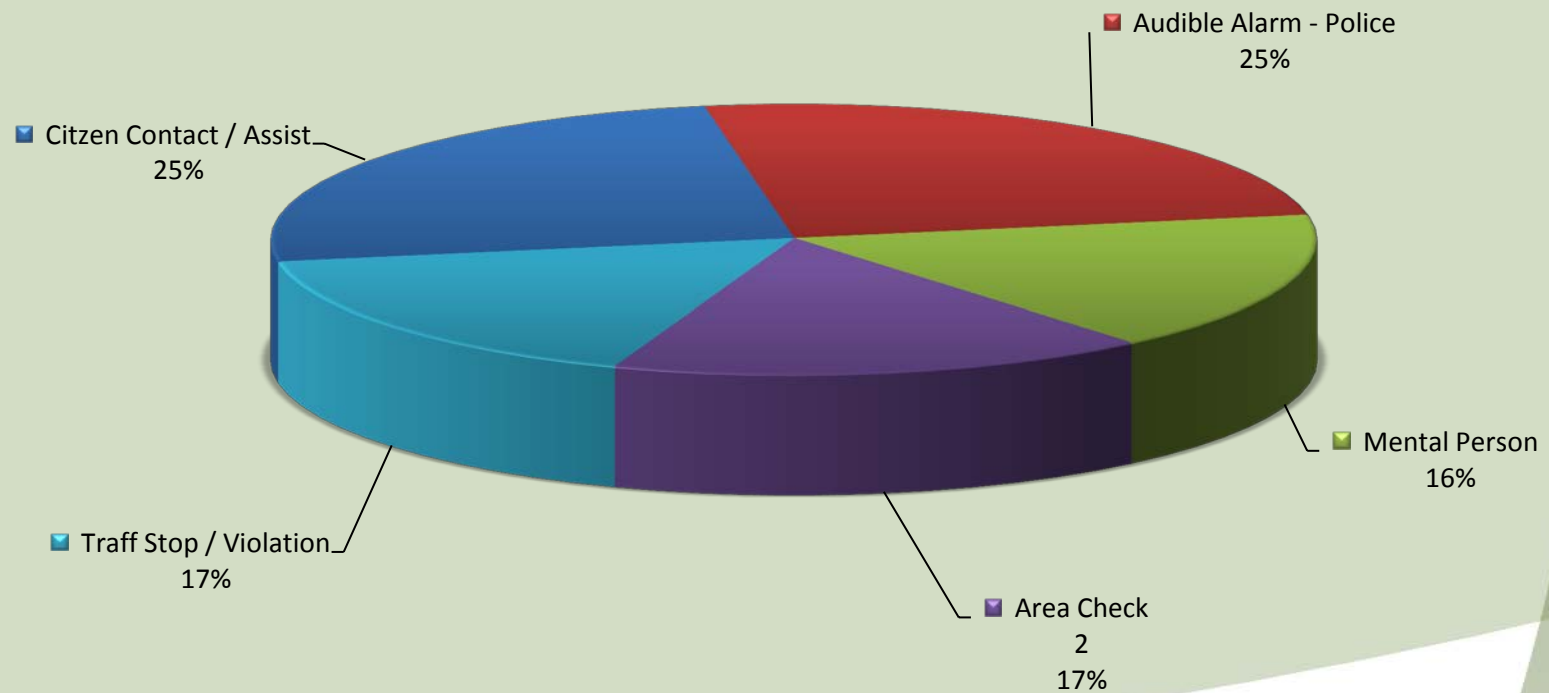

City of Sublimity Top Calls for Service November 2016