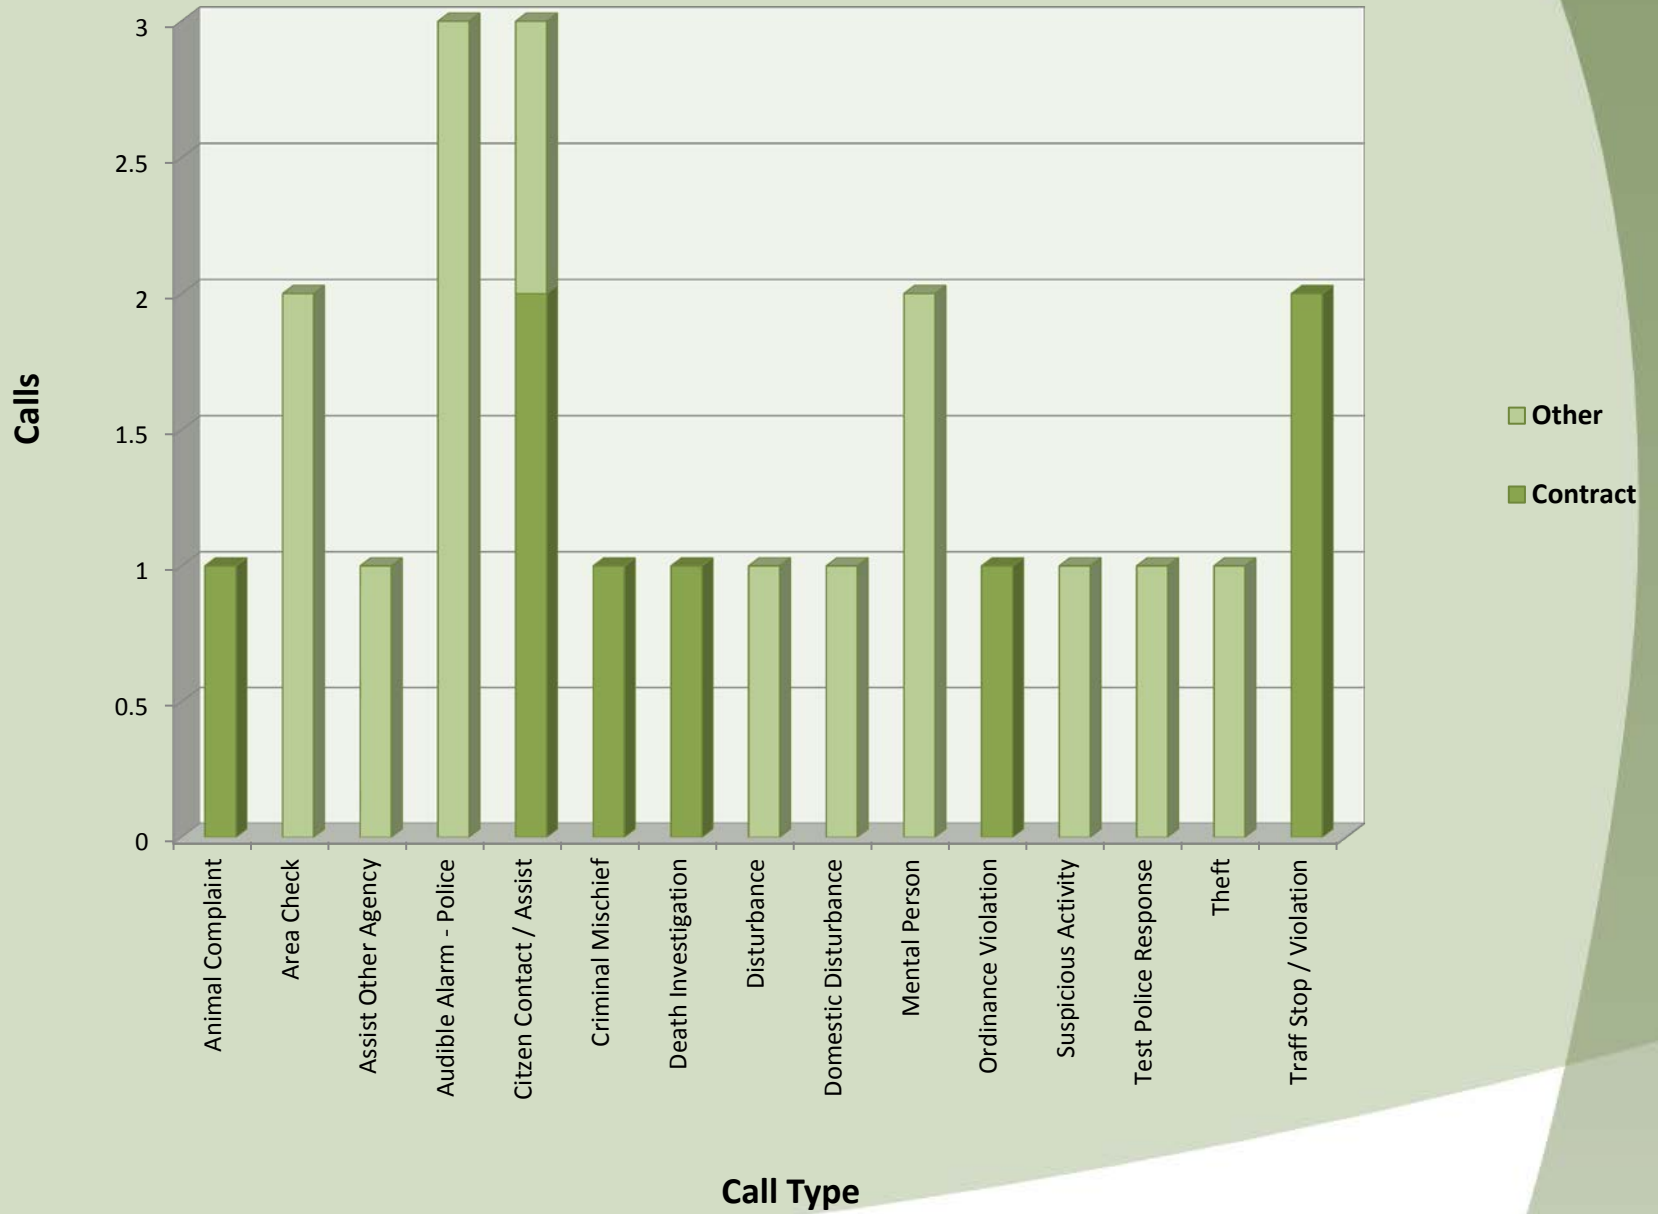

City of Sublimity Top Calls for Service November 2016

Call Type by Primary Deputy Sublimity - November 2016

Calls for Service by Hours Range Sublimity - November 2016

Calls for Service by Day of Week Sublimity - November 2016