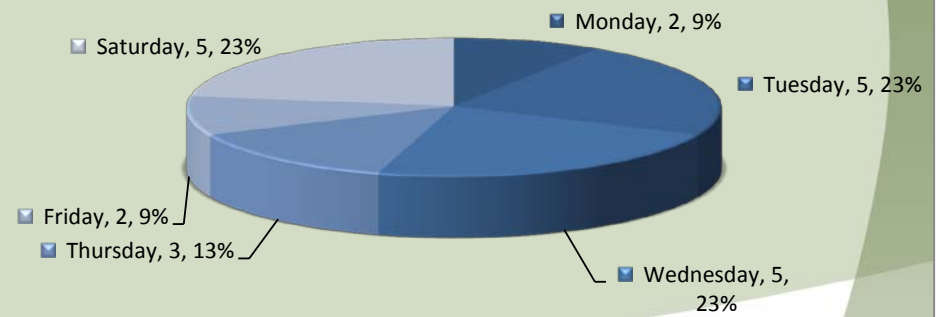

City of Sublimity Top Calls for Service November 2016

Call Type by Primary Deputy Sublimity - November 2016

Calls for Service by Hours Range Sublimity - November 2016

Calls for Service by Day of Week Sublimity - November 2016

Average Call Length Sublimity - November 2016

Total Call Length Sublimity - November 2016

Average Call Arrival Time Sublimity - November 2016

City of Sublimity Calls by Primary Deputy November 2016

City of Sublimity November 2015 vs November 2016