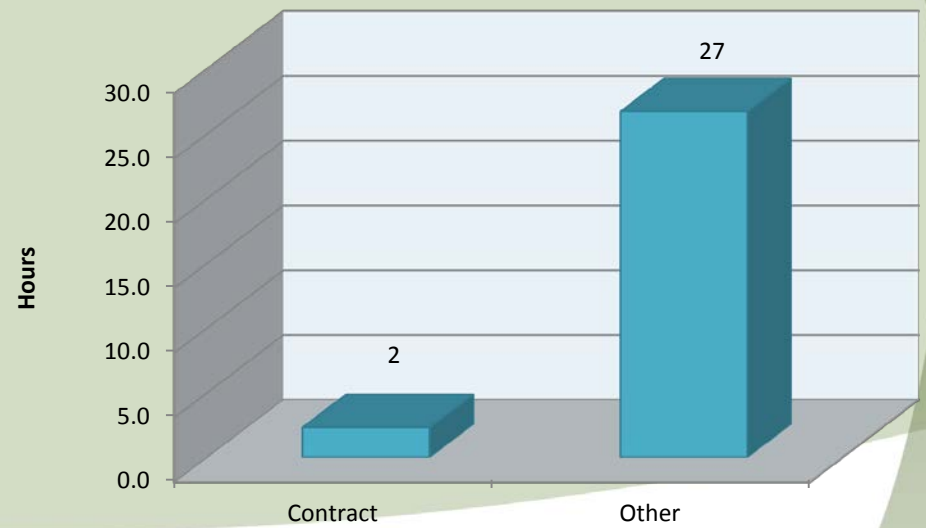

# Call Type by Primary Deputy Sublimity - May 2017

**Calls for Service by Hours Range  
Sublimity - May 2017**

**Calls for Service by Day of Week  
Sublimity - May 2017**

### Average Call Length Sublimity - May 2017

### Total Call Length Sublimity - May 2017