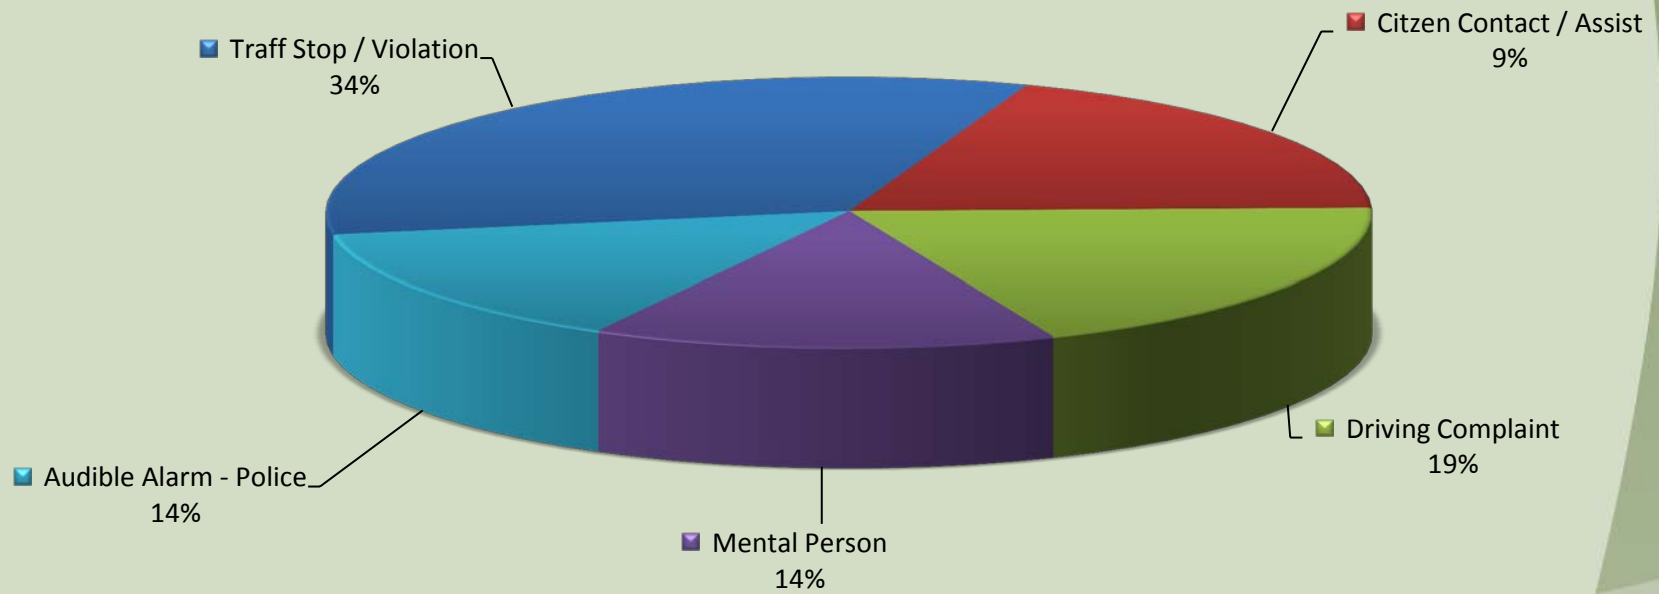

# Call Type by Primary Deputy Sublimity - May 2017

**Calls for Service by Hours Range  
Sublimity - May 2017**

**Calls for Service by Day of Week  
Sublimity - May 2017**