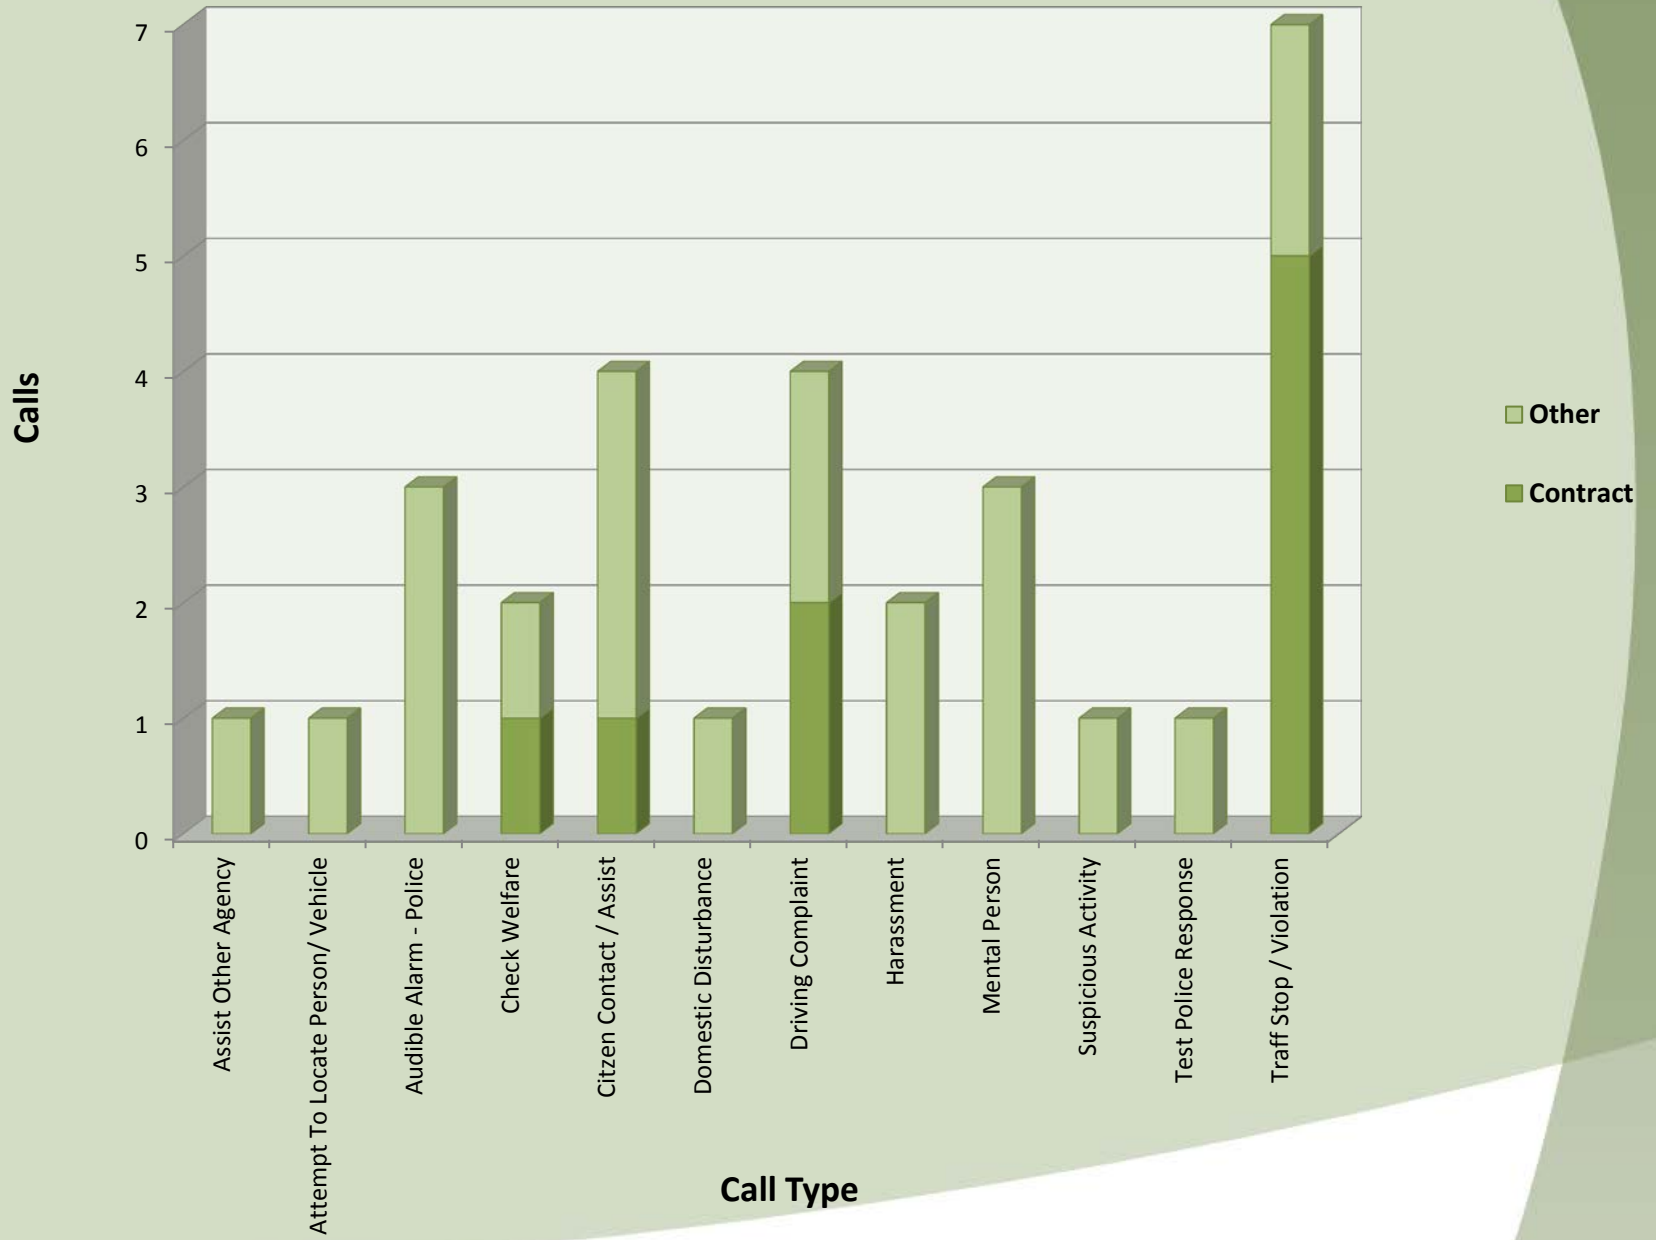

# City of Sublimity Top Calls for Service May 2017

# Call Type by Primary Deputy Sublimity - May 2017

**Calls for Service by Hours Range  
Sublimity - May 2017**

**Calls for Service by Day of Week  
Sublimity - May 2017**

### Average Call Length Sublimity - May 2017