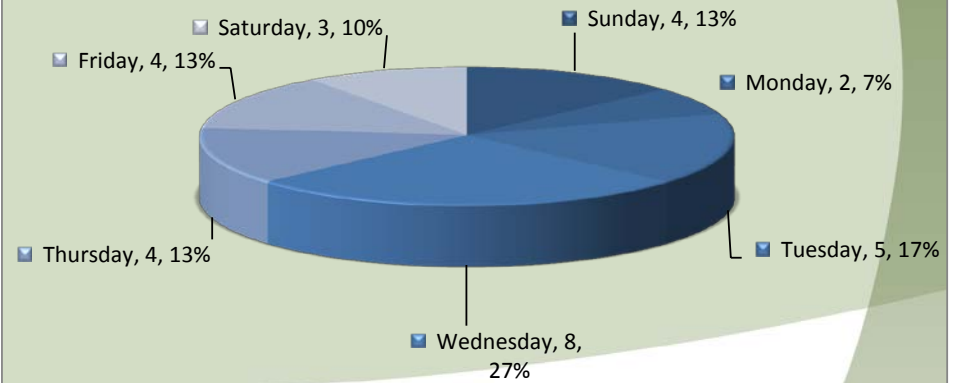

# City of Sublimity Top Calls for Service May 2017

# Call Type by Primary Deputy Sublimity - May 2017

**Calls for Service by Hours Range  
Sublimity - May 2017**

**Calls for Service by Day of Week  
Sublimity - May 2017**

### Average Call Length Sublimity - May 2017