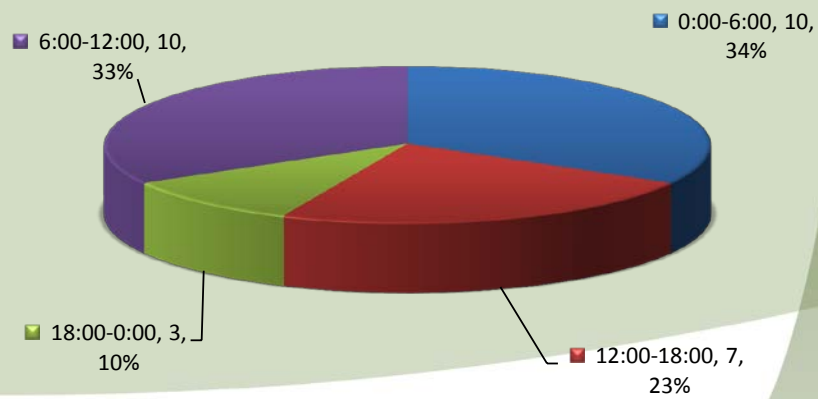

# Call Type by Primary Deputy Sublimity - May 2017

**Calls for Service by Hours Range  
Sublimity - May 2017**

**Calls for Service by Day of Week  
Sublimity - May 2017**

### Average Call Length Sublimity - May 2017