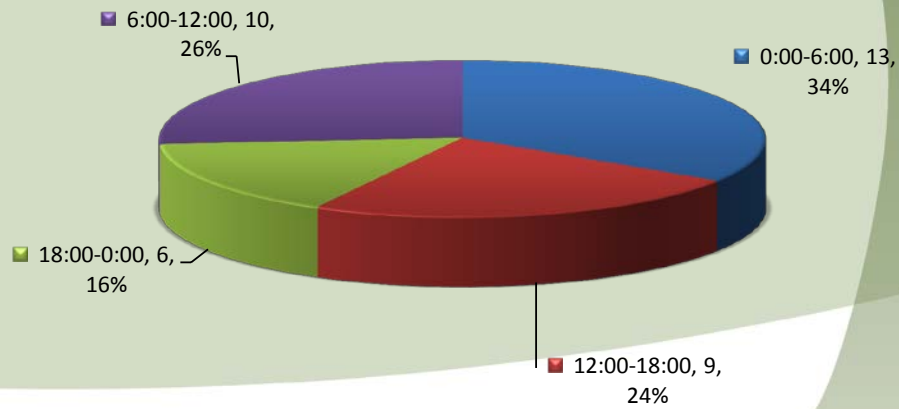

City of Sublimity Top Calls for Service February 2018

Call Type by Primary Deputy Sublimity - February 2018

**Calls for Service by Hours Range
Sublimity - February 2018**

**Calls for Service by Day of Week
Sublimity - February 2018**

**City of Sublimity
Average Call Length
February 2018**

**City of Sublimity
Total Call Length
February 2018**

**City of Sublimity
Average Call Arrival Time (Traffic Removed)
February 2018**

City of Sublimity Calls by Primary Deputy February 2018