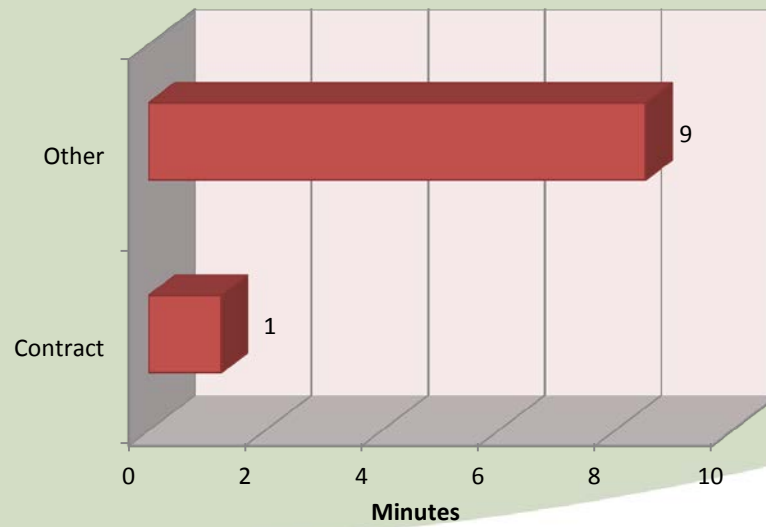

City of Sublimity Top Calls for Service February 2018

Call Type by Primary Deputy Sublimity - February 2018

**Calls for Service by Hours Range
Sublimity - February 2018**

**Calls for Service by Day of Week
Sublimity - February 2018**

**City of Sublimity
Average Call Length
February 2018**

**City of Sublimity
Total Call Length
February 2018**

**City of Sublimity
Average Call Arrival Time (Traffic Removed)
February 2018**

City of Sublimity Calls by Primary Deputy February 2018