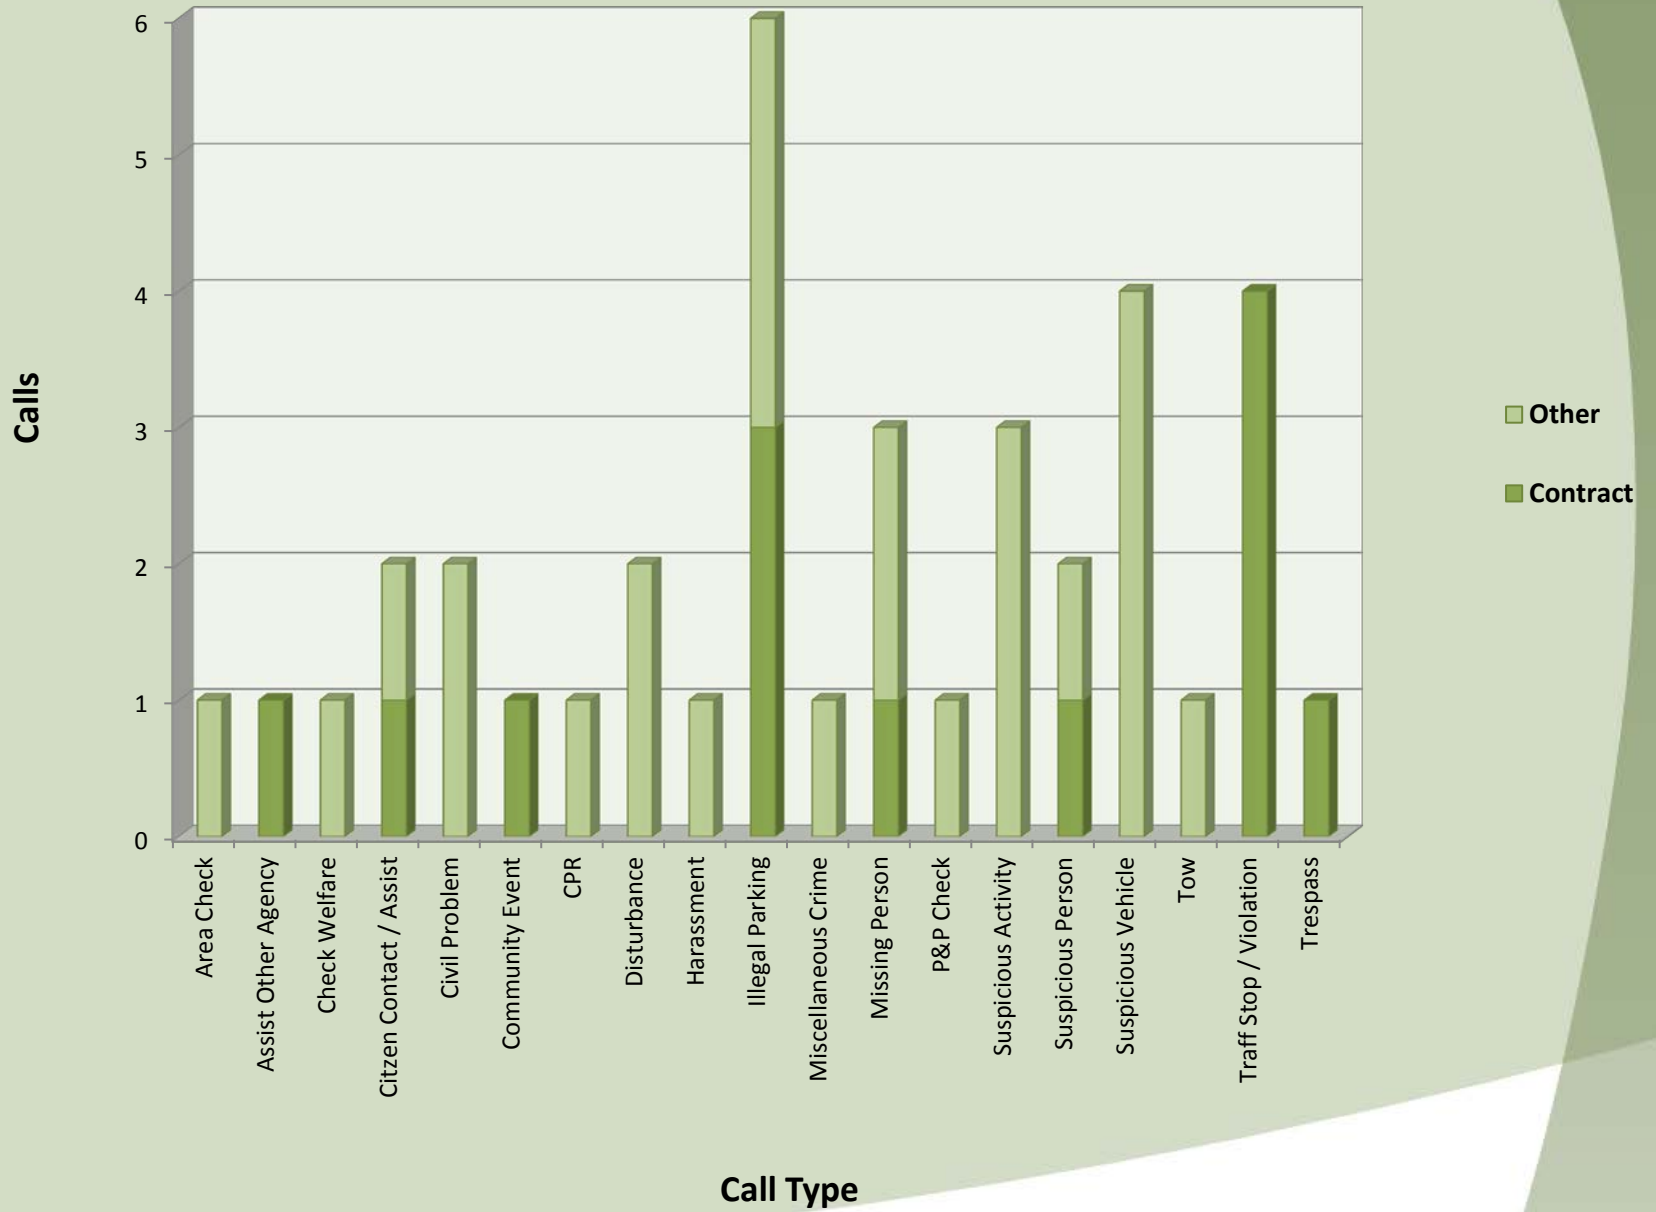

City of Sublimity Top Calls for Service February 2018

Call Type by Primary Deputy Sublimity - February 2018

**Calls for Service by Hours Range
Sublimity - February 2018**

**Calls for Service by Day of Week
Sublimity - February 2018**

**City of Sublimity
Average Call Length
February 2018**

**City of Sublimity
Total Call Length
February 2018**

**City of Sublimity
Average Call Arrival Time (Traffic Removed)
February 2018**

City of Sublimity Calls by Primary Deputy February 2018