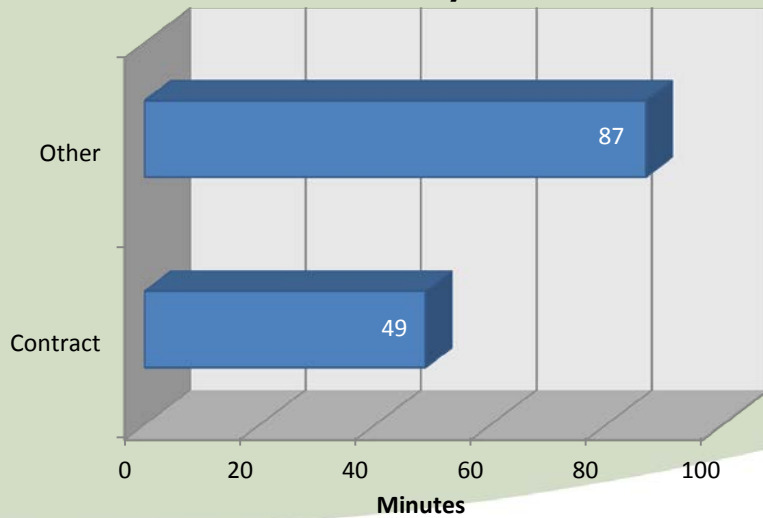

City of Sublimity Top Calls for Service February 2018

Call Type by Primary Deputy Sublimity - February 2018

**Calls for Service by Hours Range
Sublimity - February 2018**

**Calls for Service by Day of Week
Sublimity - February 2018**

**City of Sublimity
Average Call Length
February 2018**

**City of Sublimity
Total Call Length
February 2018**

**City of Sublimity
Average Call Arrival Time (Traffic Removed)
February 2018**

City of Sublimity Calls by Primary Deputy February 2018