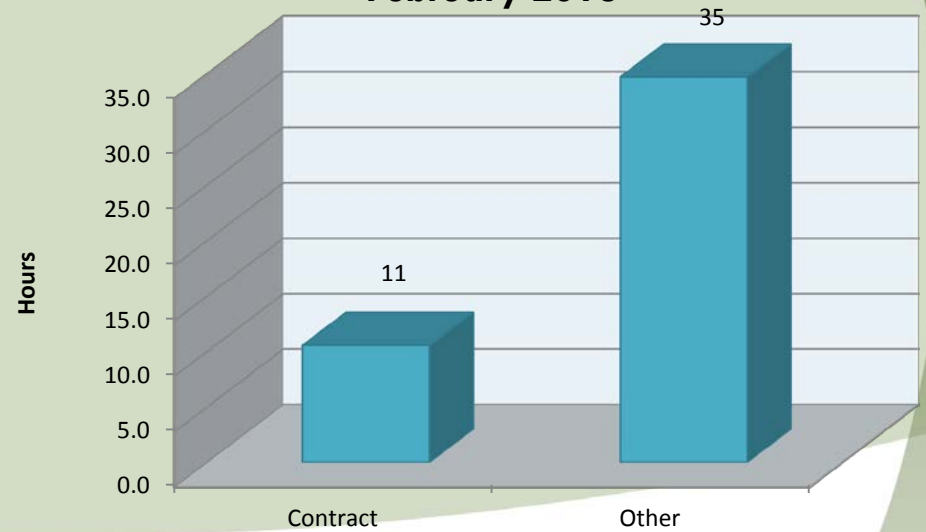

City of Sublimity Top Calls for Service February 2018

Call Type by Primary Deputy Sublimity - February 2018

**Calls for Service by Hours Range
Sublimity - February 2018**

**Calls for Service by Day of Week
Sublimity - February 2018**

**City of Sublimity
Average Call Length
February 2018**

**City of Sublimity
Total Call Length
February 2018**

**City of Sublimity
Average Call Arrival Time (Traffic Removed)
February 2018**

City of Sublimity Calls by Primary Deputy February 2018