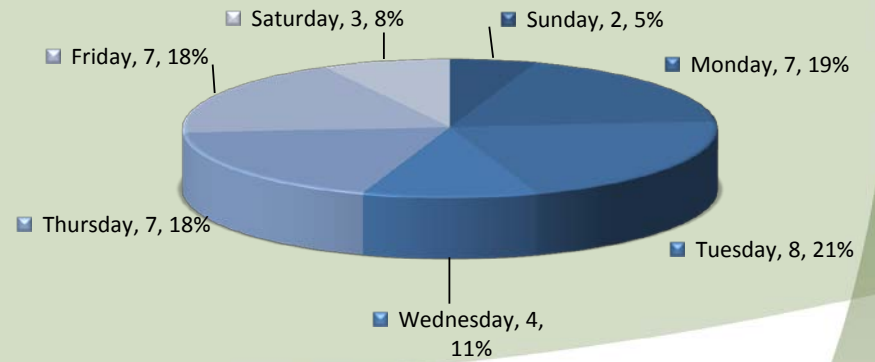

City of Sublimity Top Calls for Service February 2018

Call Type by Primary Deputy Sublimity - February 2018

**Calls for Service by Hours Range
Sublimity - February 2018**

**Calls for Service by Day of Week
Sublimity - February 2018**

**City of Sublimity
Average Call Length
February 2018**

**City of Sublimity
Total Call Length
February 2018**

**City of Sublimity
Average Call Arrival Time (Traffic Removed)
February 2018**

City of Sublimity Calls by Primary Deputy February 2018