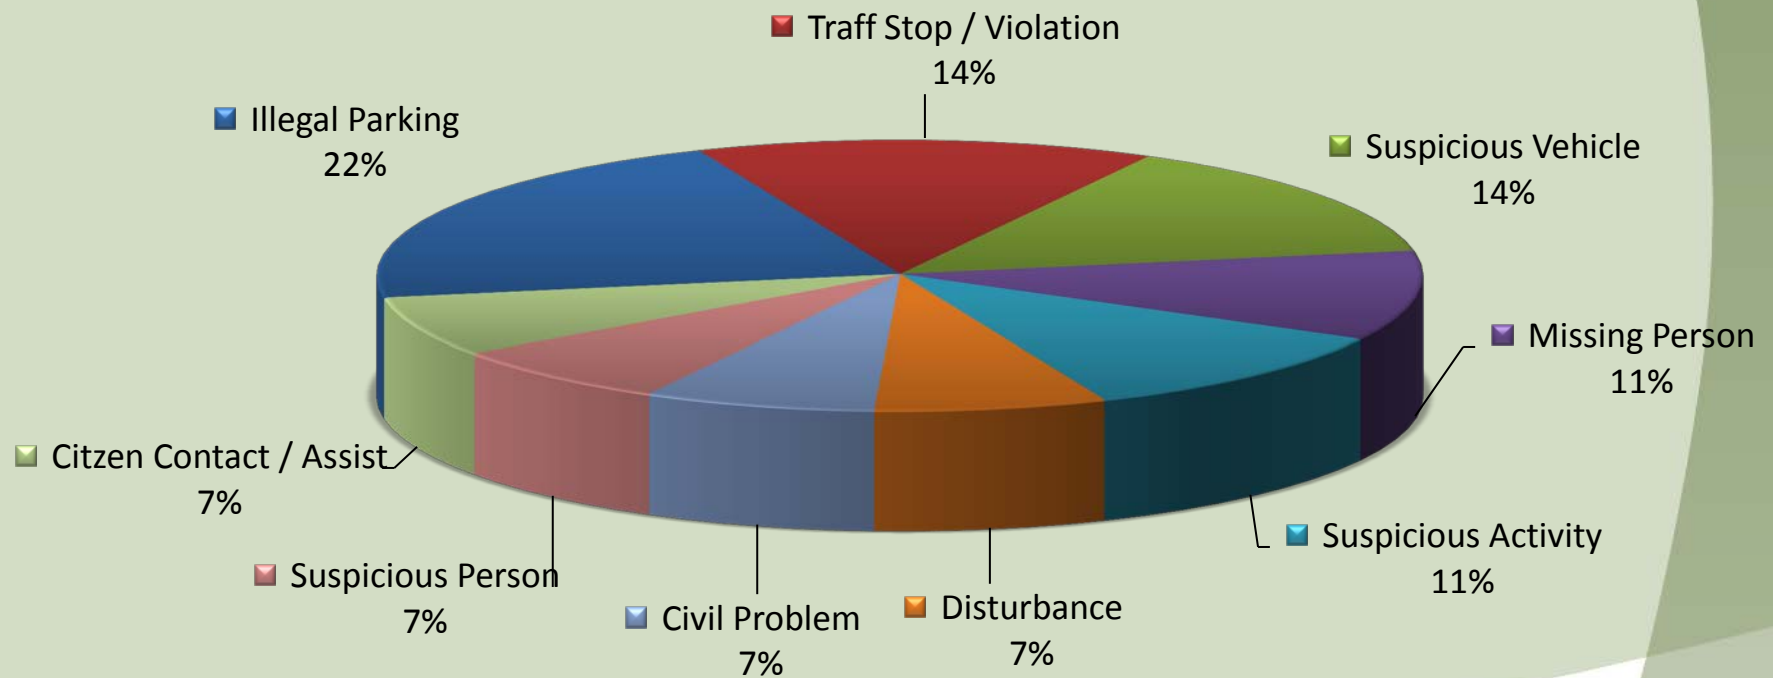

City of Sublimity Top Calls for Service February 2018

Call Type by Primary Deputy Sublimity - February 2018

**Calls for Service by Hours Range
Sublimity - February 2018**

**Calls for Service by Day of Week
Sublimity - February 2018**

**City of Sublimity
Average Call Length
February 2018**

**City of Sublimity
Total Call Length
February 2018**

**City of Sublimity
Average Call Arrival Time (Traffic Removed)
February 2018**

City of Sublimity Calls by Primary Deputy February 2018