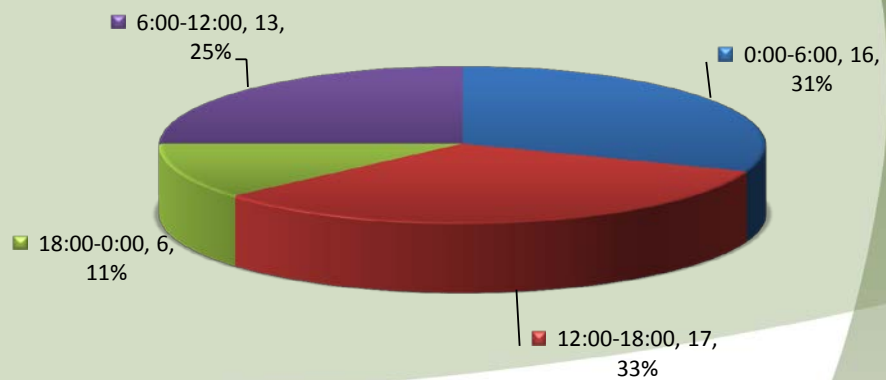

City of Sublimity Top Calls for Service April 2018

Call Type by Primary Deputy Sublimity - April 2018

Calls for Service by Hours Range Sublimity - April 2018

Calls for Service by Day of Week Sublimity - April 2018

**City of Sublimity
Average Call Length
April 2018**

**City of Sublimity
Total Call Length
April 2018**

**City of Sublimity
Average Call Arrival Time (Traffic Removed)
April 2018**

City of Sublimity Calls by Primary Deputy April 2018