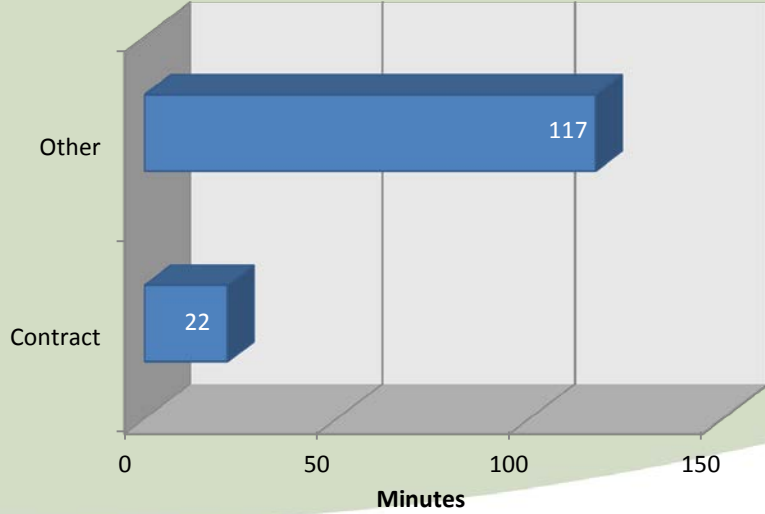

**City of Sublimity
Average Call Length
April 2018**

**City of Sublimity
Total Call Length
April 2018**

**City of Sublimity
Average Call Arrival Time (Traffic Removed)
April 2018**

City of Sublimity Calls by Primary Deputy April 2018