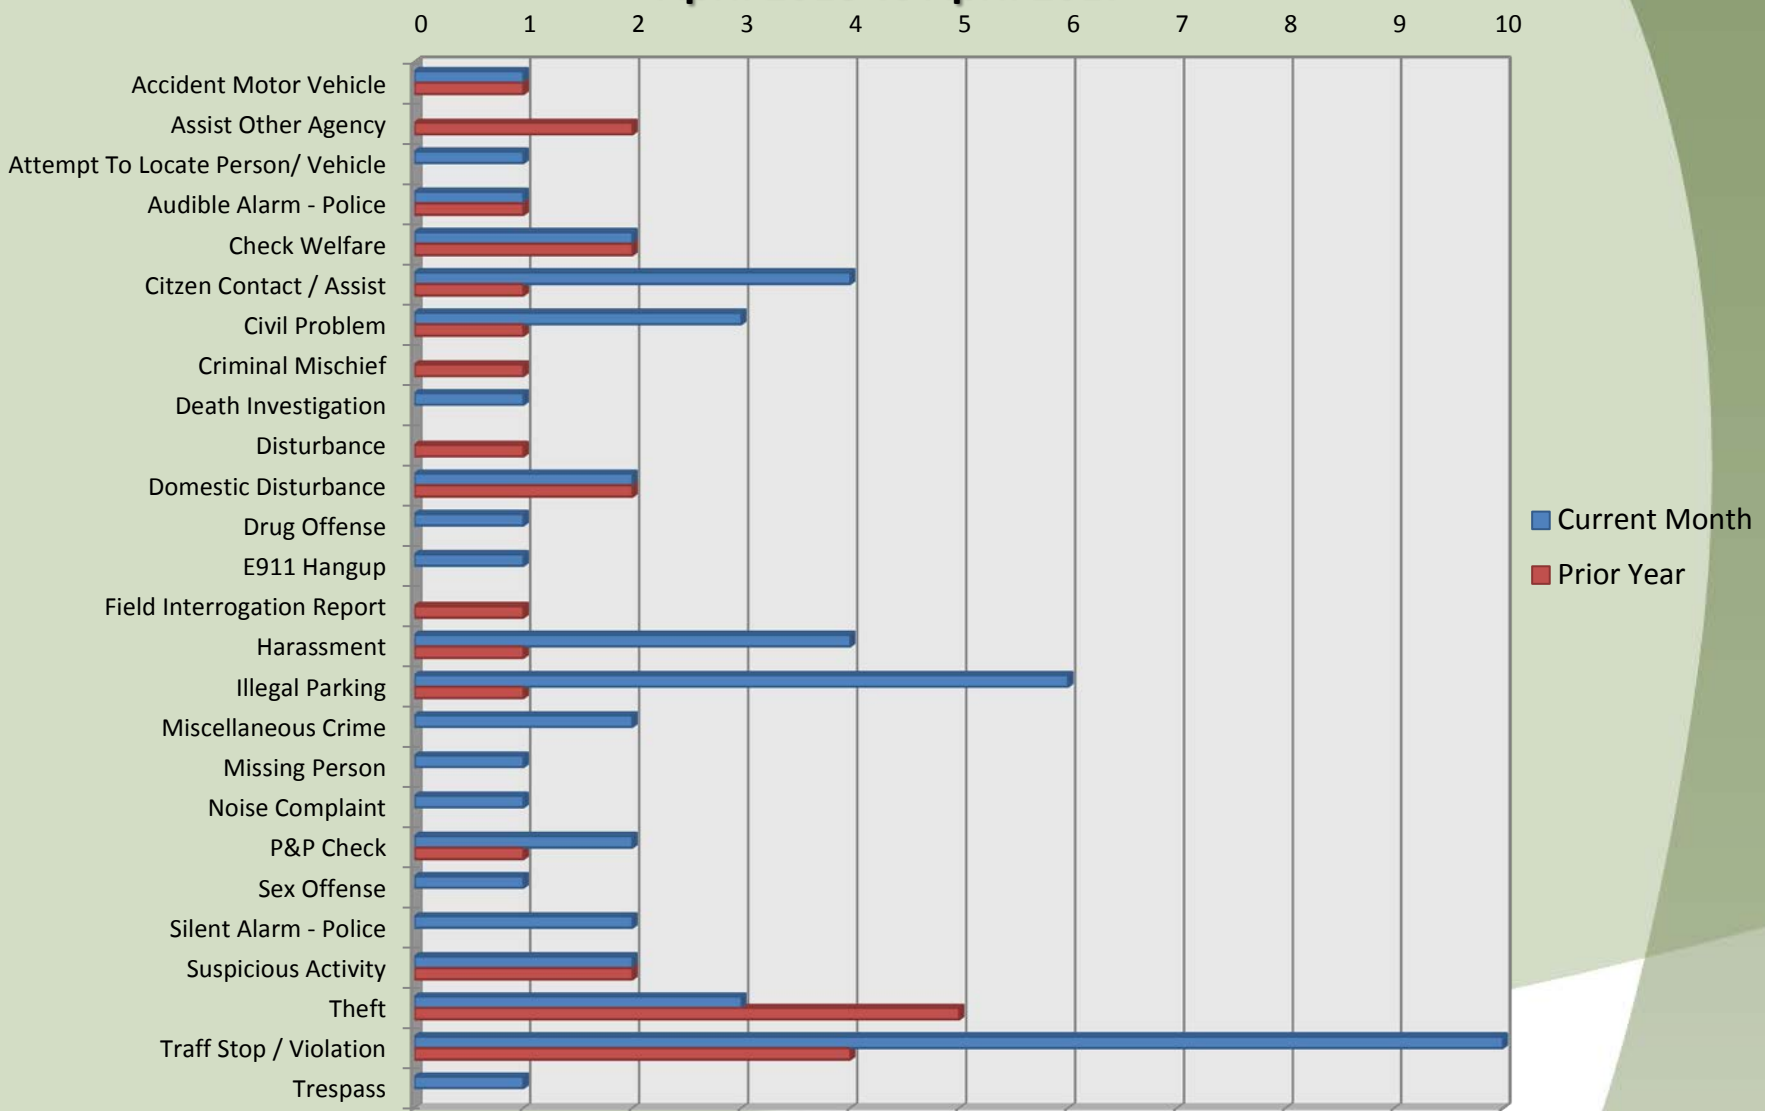

City of Sublimity April 2018 vs April 2017

Number of Calls

EVENTID	Combined Type	PRIMARY UNIT	DISPATCH DATE	CLEARED DATE	Arrival in Minutes	Call Length in Minutes	LOCATION	Day of Week	Deputy
SMS201804020085	Civil Problem	A167	4/2/2018 11:17	4/2/2018 11:33	0.02	15.98	410 SW JOHNSON ST (MapBook:4)	Monday	Other
SMS201804020178	Drug Offense	A028	4/2/2018 19:54	4/2/2018 20:01		6.65	SE ARABIAN ST, SUBLIMITY/SE	Monday	Other
SMS201804020185	Harassment	A140	4/2/2018 20:17	4/2/2018 22:43	43.05	103.12	524 NW MELROSE ST (MapBook:4)	Monday	Other
SMS201804040100	Citizen Contact / Ass	A025	4/4/2018 13:00	4/4/2018 13:12		12.77	390 SE CHURCH ST #14 (MapBook:4)	Wednesday	Other
SMS201804040119	Miscellaneous Crime	A132	4/4/2018 13:59	4/4/2018 14:04	0.00	5.43	304 NE STARR ST (MapBook:4)	Wednesday	Other
SMS201804090015	Harassment	A140	4/9/2018 5:36	4/9/2018 5:45		9.18	524 NW MELROSE ST (MapBook:4)	Monday	Other
SMS201804090094	Suspicious Activity	A178	4/9/2018 10:42	4/9/2018 12:36		114.68	NW MELROSE ST/NW 5TH ST (MapBook:4)	Monday	Other
SMS201804100153	Sex Offense	A114	4/10/2018 14:16	4/10/2018 15:22	0.00	65.52	73 SW EMERALD PL (MapBook:4)	Tuesday	Contract
SMS201804100183	Traffic Stop / Violation	A114	4/10/2018 15:45	4/10/2018 15:51	0.00	6.27	200 NW STARR ST (MapBook:4)	Tuesday	Contract
SMS201804100185	Traffic Stop / Violation	A114	4/10/2018 15:48	4/10/2018 15:56	0.00	7.40	200 NW STARR ST (MapBook:4)	Tuesday	Contract
SMS201804110111	Traffic Stop / Violation	A114	4/11/2018 11:53	4/11/2018 12:03	0.02	10.87	400 NE STARR ST (MapBook:4)	Wednesday	Contract
SMS201804110114	Traffic Stop / Violation	A114	4/11/2018 12:06	4/11/2018 12:18	0.00	12.72	100 N CENTER ST (MapBook:4)	Wednesday	Contract
SMS201804120120	Civil Problem	A167	4/12/2018 12:01	4/12/2018 12:19	0.00	17.43	410 SW JOHNSON ST (MapBook:4)	Thursday	Other
SMS201804120182	Attempt To Locate Person	A114	4/12/2018 14:43	4/12/2018 15:56	0.12	72.75	590 SE CONIFER CR (MapBook:4)	Thursday	Contract
SMS201804120251	Missing Person	A134	4/12/2018 20:42	4/13/2018 0:15	176.47	37.05	590 SE CONIFER CR (MapBook:4)	Thursday	Other
SMS201804120259	Miscellaneous Crime	A134	4/12/2018 19:52	4/13/2018 0:18	6.83	258.72	115 SE DIVISION ST (MapBook:4)	Thursday	Other
SMS201804130085	Civil Problem	A167	4/13/2018 10:13	4/13/2018 10:39	0.00	26.42	410 SW JOHNSON ST (MapBook:4)	Friday	Other
SMS201804130143	Traffic Stop / Violation	A114	4/13/2018 14:09	4/13/2018 14:16	0.02	6.90	300 NW STARR ST (MapBook:4)	Friday	Contract
SMS201804130150	Traffic Stop / Violation	A114	4/13/2018 14:37	4/13/2018 14:46	0.00	8.60	200 NW STARR ST (MapBook:4)	Friday	Contract
SMS201804130190	Domestic Disturbance	A152	4/13/2018 18:26	4/13/2018 22:47	16.77	243.93	340 NE CREST ST (MapBook:4)	Friday	Other
SMS201804130221	Theft	A032	4/14/2018 0:26	4/14/2018 5:38		311.92	300 SW SUBLIMITY BV (MapBook:4)	Friday	Other
SMS201804140067	Citizen Contact / Ass	A032	4/14/2018 13:10	4/14/2018 13:41	20.18	11.10	211 NW STARR ST (MapBook:4)	Saturday	Other
SMS201804160140	Suspicious Activity	A178	4/16/2018 16:44	4/16/2018 17:48	9.90	53.42	349 SW DIVISION ST (MapBook:4)	Monday	Other
SMS201804170015	Check Welfare			4/17/2018 4:43			216 SE DENNY ST (MapBook:4)	Tuesday	Other
SMS201804170090	Traffic Stop / Violation	A114	4/17/2018 10:47	4/17/2018 10:55	0.00	8.02	400 S CENTER ST (MapBook:4)	Tuesday	Contract
SMS201804170216	Domestic Disturbance	A199	4/17/2018 18:42	4/17/2018 22:49	21.32	225.28	484 NW SUNRISE CT (MapBook:4)	Tuesday	Other
SMS201804180025	Illegal Parking	A114	4/18/2018 7:31	4/18/2018 7:37	0.02	5.95	108 E MAIN ST (MapBook:4)	Wednesday	Contract
SMS201804180026	Illegal Parking	A114	4/18/2018 7:32	4/18/2018 7:38	0.02	5.92	108 E MAIN ST (MapBook:4)	Wednesday	Contract
SMS201804180122	Citizen Contact / Ass	A114	4/18/2018 11:49	4/18/2018 12:23	0.00	34.77	100 NW PARKER ST (MapBook:4)	Wednesday	Contract
SMS201804180133	Check Welfare	A114	4/18/2018 12:18	4/18/2018 12:43	2.32	21.85	500 SW SUBLIMITY BV (MapBook:4)	Wednesday	Contract
SMS201804180180	Illegal Parking	A114	4/18/2018 13:50	4/18/2018 14:04	0.00	14.07	500 SW SUBLIMITY BV (MapBook:4)	Wednesday	Contract
SMS201804190017	Traffic Stop / Violation	A114	4/19/2018 7:26	4/19/2018 7:33	0.02	7.32	400 NW STARR ST (MapBook:4)	Thursday	Contract
SMS201804190021	Traffic Stop / Violation	A114	4/19/2018 7:48	4/19/2018 7:55	0.02	7.32	500 NW STARR ST (MapBook:4)	Thursday	Contract
SMS201804200028	Traffic Stop / Violation	A114	4/20/2018 8:17	4/20/2018 8:25	0.00	8.15	400 NE STARR ST (MapBook:4)	Friday	Contract
SMS201804200074	Citizen Contact / Ass	A114	4/20/2018 11:23	4/20/2018 13:43	16.60	123.30	235 NW DOWNEY ST (MapBook:4)	Friday	Contract
SMS201804210013	Noise Complaint	A022	4/21/2018 5:28	4/21/2018 5:36		8.08	235 NW DOWNEY ST (MapBook:4)	Saturday	Other
SMS201804210098	Accident Motor Vehicle	A022	4/21/2018 17:04	4/21/2018 21:10	12.27	233.65	CASCADE HW SE, SUBLIMITY/SE	Saturday	Other
SMS201804220026	Theft	A193	4/22/2018 9:54	4/22/2018 17:24		449.90	332 NE STARR ST (MapBook:4)	Sunday	Other
SMS201804230189	Harassment	A172	4/23/2018 22:18	4/24/2018 0:14		116.22	524 NW MELROSE ST (MapBook:4)	Monday	Other
SMS201804230209	Harassment			4/23/2018 23:12			*A172*524 NW MELROSE ST (MapBook:4)	Monday	Other
SMS201804240170	P&P Check	A439	4/24/2018 14:04	4/24/2018 14:13	0.02	8.82	425 NW MELROSE ST (MapBook:4)	Tuesday	Other
SMS201804250020	Illegal Parking	A114	4/25/2018 7:25	4/25/2018 7:35	0.02	9.50	108 E MAIN ST (MapBook:4)	Wednesday	Contract
SMS201804250049	Theft	A141	4/25/2018 9:15	4/25/2018 12:59		224.67	313 SW CASCADE MEADOW D	Wednesday	Other
SMS201804250193	Death Investigation	A152	4/25/2018 15:34	4/26/2018 0:14	16.90	503.68	539 NE CHERRY ST (MapBook:4)	Wednesday	Other
SMS201804250196	E911 Hangup			4/25/2018 15:37			245 NW JOHNSON ST (MapBook:4)	Wednesday	Other
SMS201804260061	P&P Check	A480	4/26/2018 9:45	4/26/2018 9:56	0.00	11.58	545 SE ARBOR CT (MapBook:4)	Thursday	Other
SMS201804260145	Illegal Parking	A114	4/26/2018 16:42	4/26/2018 16:51		9.57	108 E MAIN ST (MapBook:4)	Thursday	Contract
SMS201804260163	Illegal Parking	A114	4/26/2018 16:47	4/26/2018 16:54		7.08	108 E MAIN ST (MapBook:4)	Thursday	Contract
SMS201804260200	Silent Alarm - Police	A113	4/26/2018 15:44	4/26/2018 15:59	8.77	6.65	186 SE DOVE DR (MapBook:4)	Thursday	Other
SMS201804260271	Audible Alarm - Police			4/26/2018 22:30			333 SW SUBLIMITY BV (MapBook:4)	Thursday	Other
SMS201804260272	Trespass	A116	4/26/2018 22:29	4/26/2018 23:05	5.63	30.80	500 SW SUBLIMITY BV (MapBook:4)	Thursday	Other
SMS201804280120	Silent Alarm - Police			4/28/2018 12:32			186 SE DOVE DR (MapBook:4)	Saturday	Other