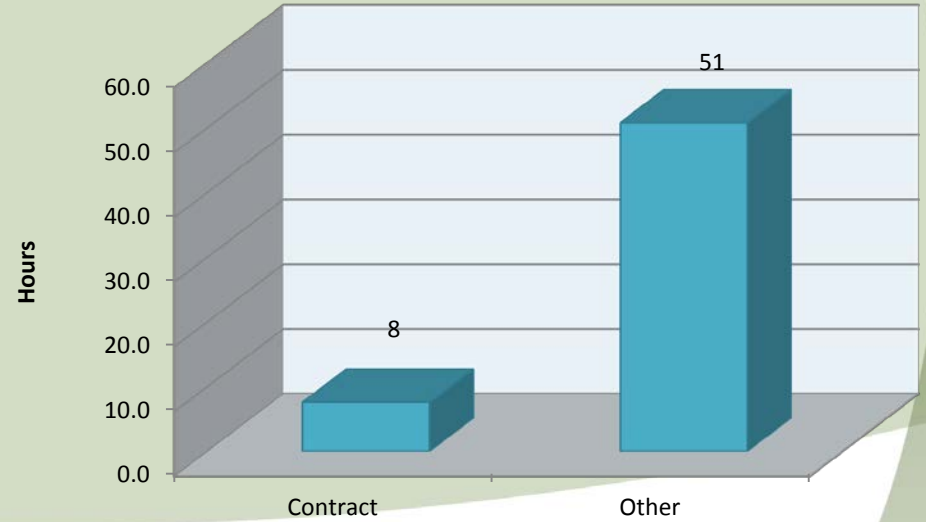

City of Sublimity Top Calls for Service April 2018

Call Type by Primary Deputy Sublimity - April 2018

Calls for Service by Hours Range Sublimity - April 2018

Calls for Service by Day of Week Sublimity - April 2018

**City of Sublimity
Average Call Length
April 2018**

**City of Sublimity
Total Call Length
April 2018**

**City of Sublimity
Average Call Arrival Time (Traffic Removed)
April 2018**

City of Sublimity Calls by Primary Deputy April 2018