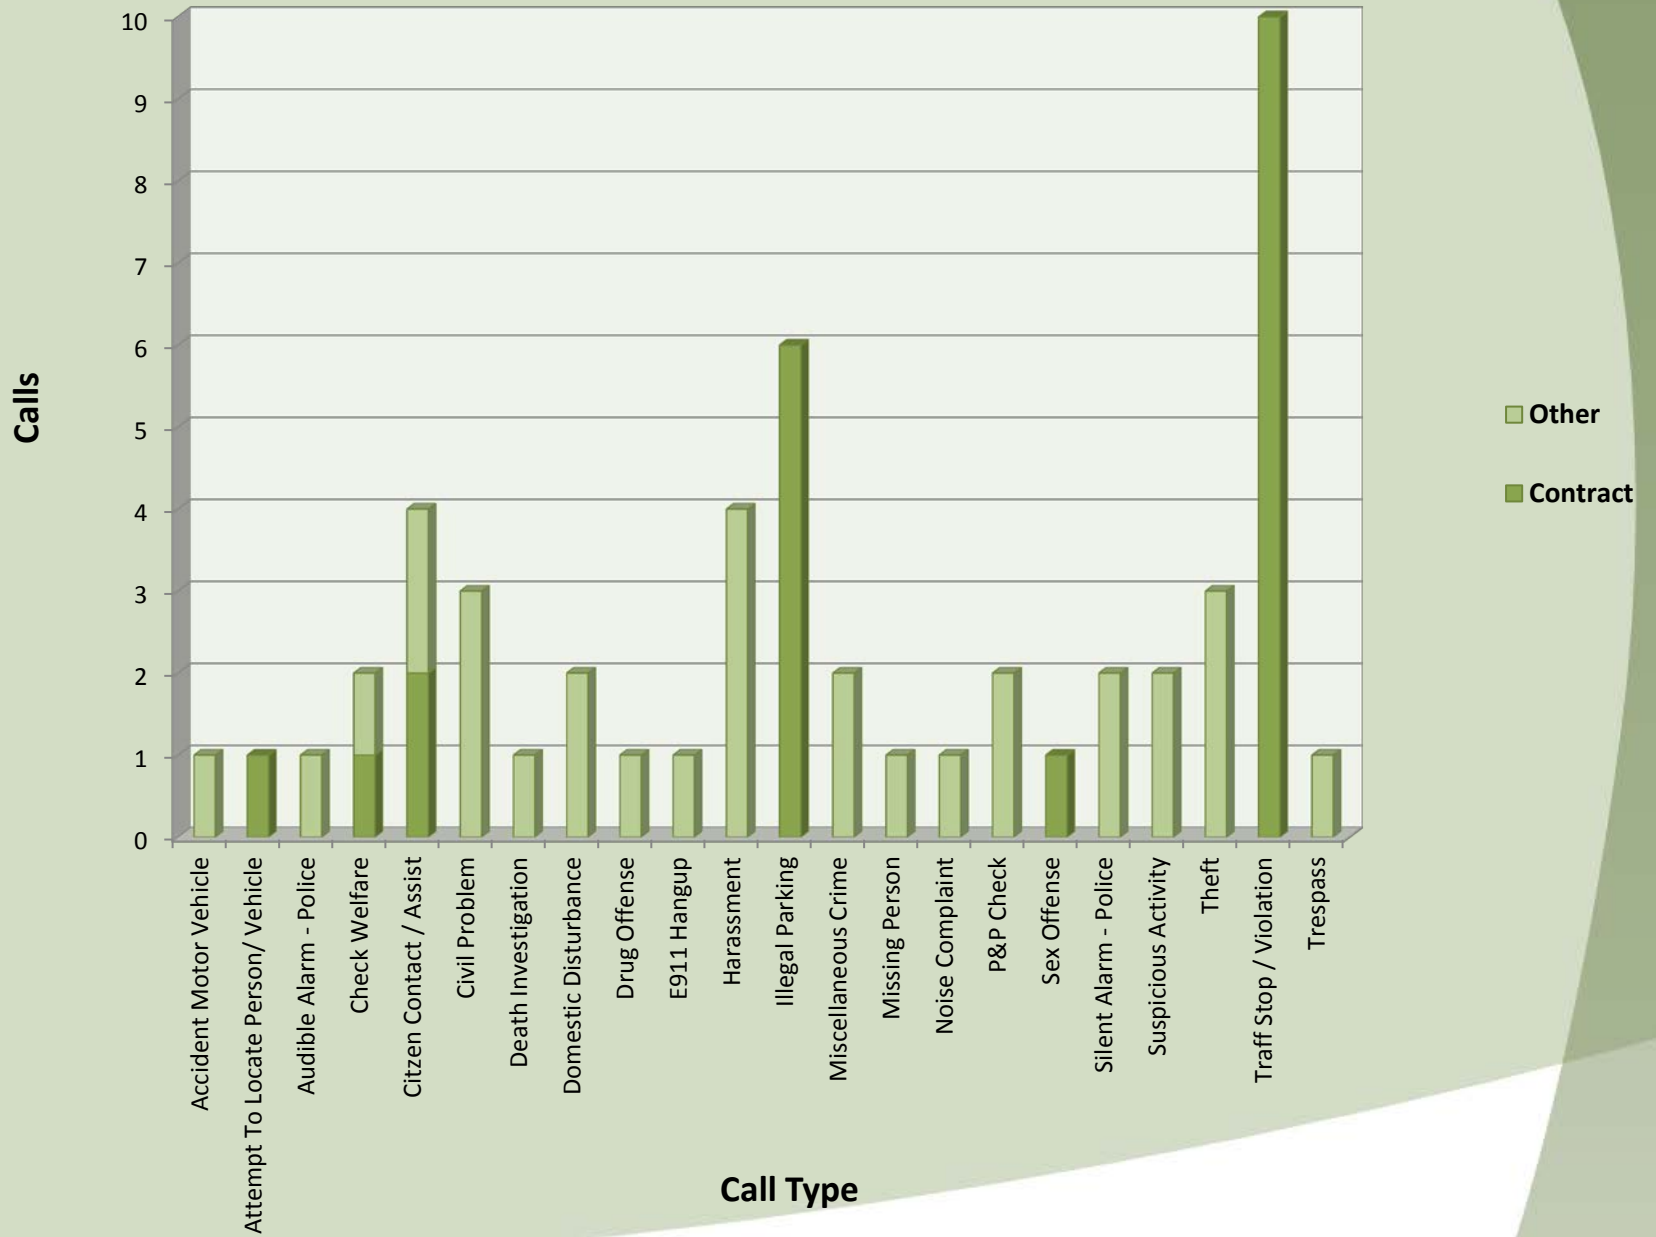

Calls for Service by Hours Range Sublimity - April 2018

Calls for Service by Day of Week Sublimity - April 2018

Call Type by Primary Deputy Sublimity - April 2018