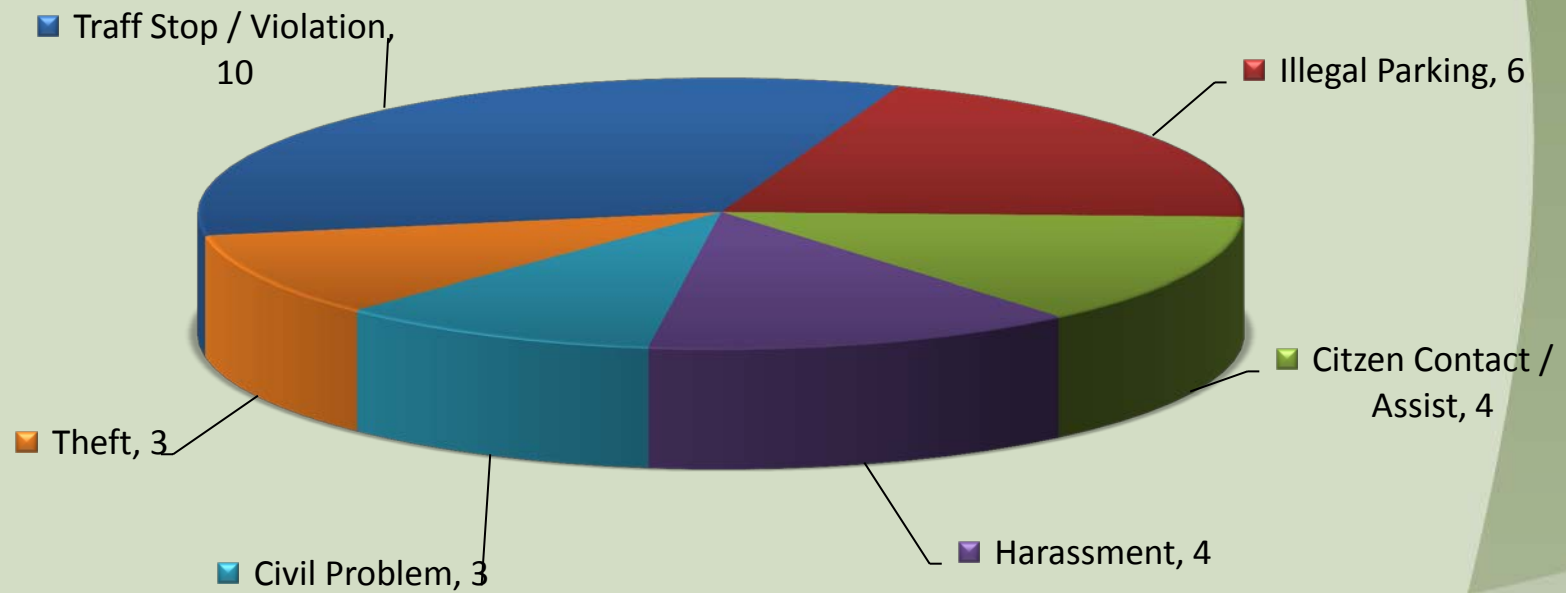

City of Sublimity Top Calls for Service April 2018