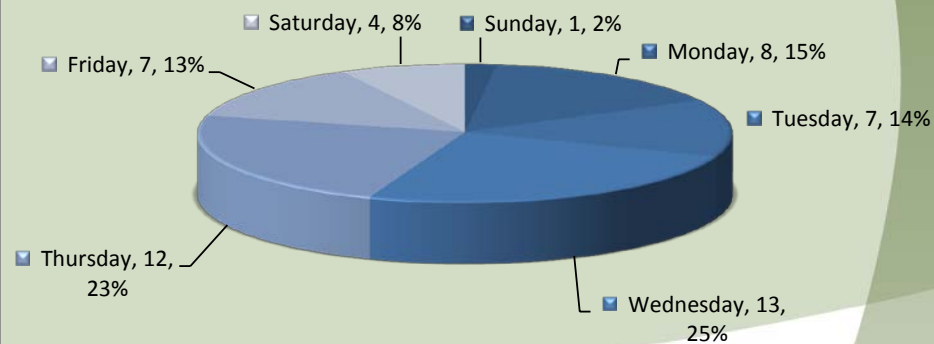

City of Sublimity Top Calls for Service April 2018

Call Type by Primary Deputy Sublimity - April 2018

Calls for Service by Hours Range Sublimity - April 2018

Calls for Service by Day of Week Sublimity - April 2018

**City of Sublimity
Average Call Length
April 2018**

**City of Sublimity
Total Call Length
April 2018**

**City of Sublimity
Average Call Arrival Time (Traffic Removed)
April 2018**

City of Sublimity Calls by Primary Deputy April 2018