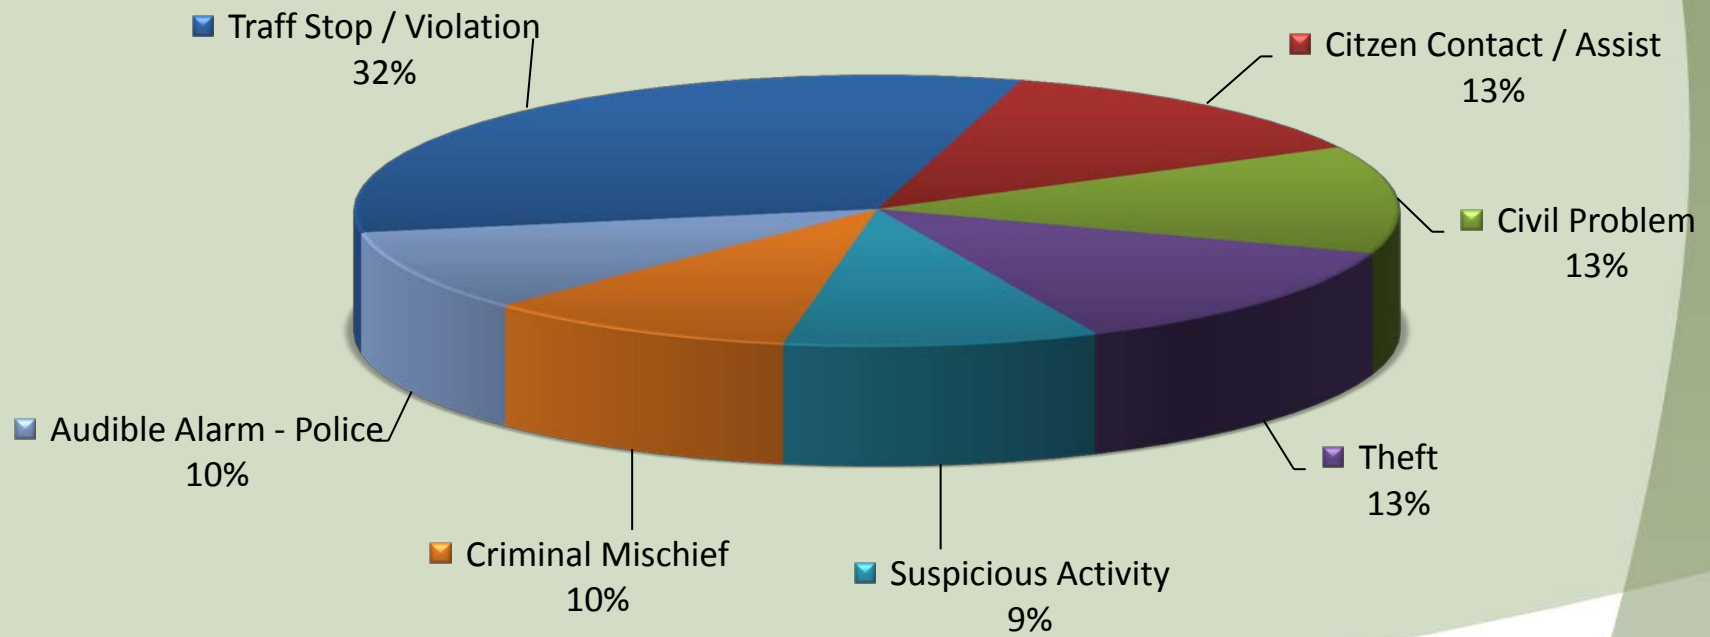

City of Sublimity Top Calls for Service May 2018

Call Type by Primary Deputy Sublimity - May 2018

Calls for Service by Hours Range Sublimity - May 2018

Calls for Service by Day of Week Sublimity - May 2018

**City of Sublimity
Average Call Length
May 2018**

**City of Sublimity
Total Call Length
May 2018**

**City of Sublimity
Average Call Arrival Time (Traffic Removed)
May 2018**

**City of Sublimity
Calls by Primary Deputy
May 2018**