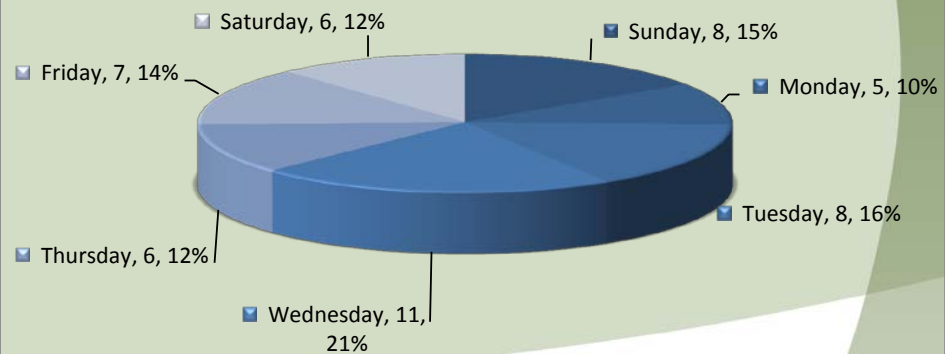

City of Sublimity Top Calls for Service May 2018

Call Type by Primary Deputy Sublimity - May 2018

Calls for Service by Hours Range Sublimity - May 2018

Calls for Service by Day of Week Sublimity - May 2018

**City of Sublimity
Average Call Length
May 2018**

**City of Sublimity
Total Call Length
May 2018**

**City of Sublimity
Average Call Arrival Time (Traffic Removed)
May 2018**

**City of Sublimity
Calls by Primary Deputy
May 2018**