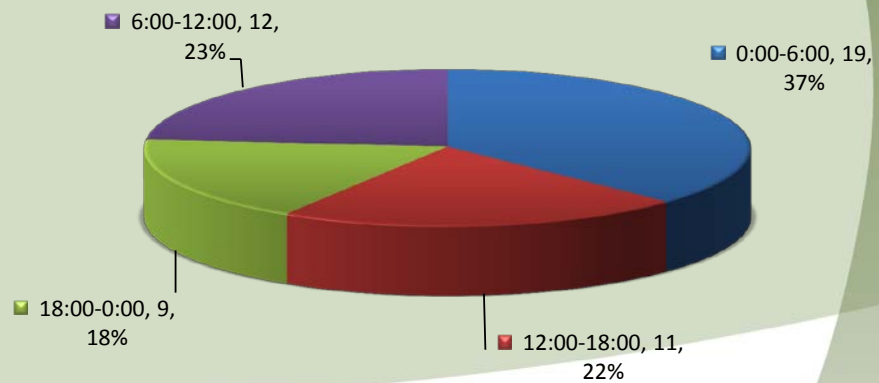

City of Sublimity Top Calls for Service May 2018

Call Type by Primary Deputy Sublimity - May 2018

Calls for Service by Hours Range Sublimity - May 2018

Calls for Service by Day of Week Sublimity - May 2018

**City of Sublimity
Average Call Length
May 2018**

**City of Sublimity
Total Call Length
May 2018**

**City of Sublimity
Average Call Arrival Time (Traffic Removed)
May 2018**

**City of Sublimity
Calls by Primary Deputy
May 2018**