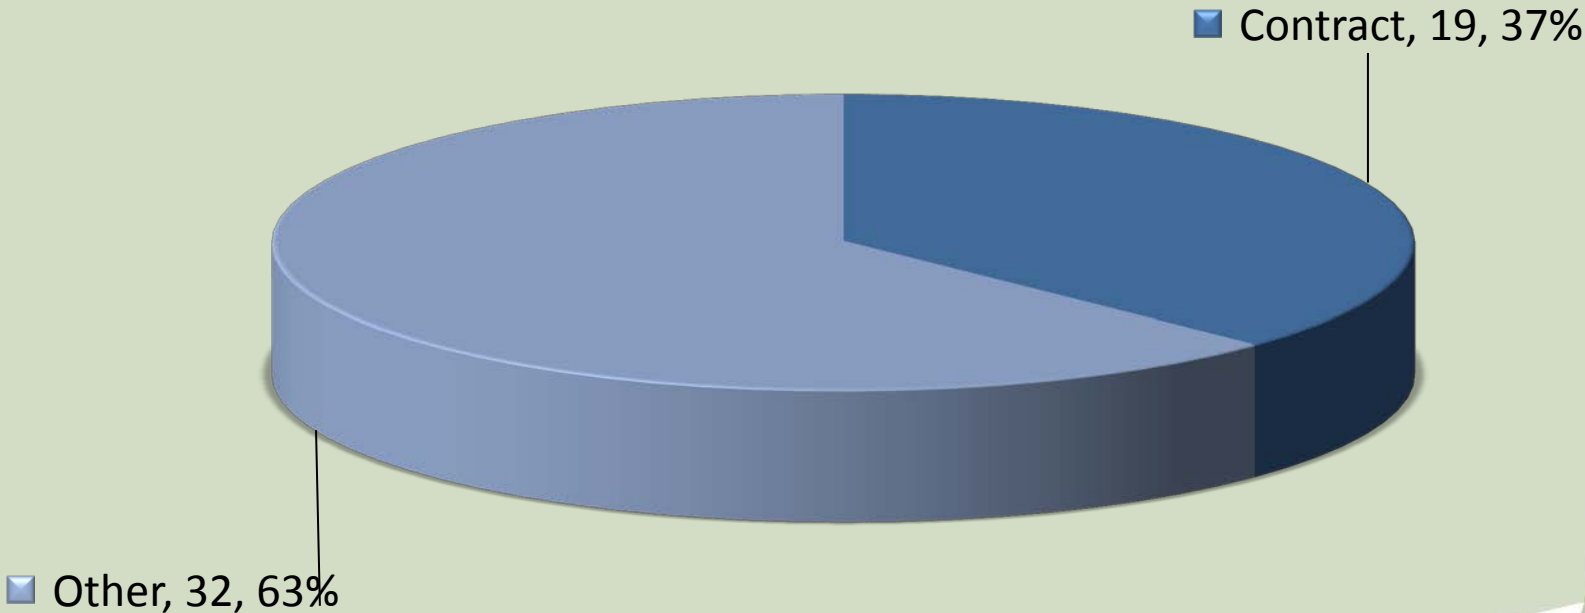

City of Sublimity May 2018 vs May 2017

EVENTID	Combined Type	PRIMARY UNIT	DISPATCH DATE	CLEARED DATE	Arrival in Minutes	Call Length in Minutes	LOCATION	Day of Week	Time of Day	Hour Range	Deputy
SMS201805010181	Illegal Parking	A114	5/1/2018 15:22	5/1/2018 15:30	0.00	8.05	885 SW FOXHILL AV (MapBook:43)	Tuesday	15:22	12:00-18:00	Contract
SMS201805020082	Citizen Contact / Assis	A114	5/2/2018 10:40	5/2/2018 10:48	0.02	8.53	400 SW SUBLIMITY BV (MapBook:4230)	Wednesday	10:40	6:00-12:00	Contract
SMS201805020251	Theft	A134	5/3/2018 1:13	5/3/2018 2:19		65.72	590 SE CONIFER CR (MapBook:423)	Wednesday	0:00	0:00-6:00	Other
SMS201805030053	Illegal Parking	A114	5/3/2018 9:49	5/3/2018 10:04	0.02	15.20	108 E MAIN ST (MapBook:4230)	Thursday	9:49	6:00-12:00	Contract
SMS201805030125	Traffic Stop / Violation	A114	5/3/2018 13:02	5/3/2018 13:09	0.02	6.97	300 NW STARR ST (MapBook:4230)	Thursday	13:02	12:00-18:00	Contract
SMS201805030224	Criminal Mischief	A166	5/3/2018 19:14	5/4/2018 2:52		458.32	513 SW 7TH ST (MapBook:4230)	Thursday	0:00	0:00-6:00	Other
SMS201805030243	Animal Complaint	A104	5/3/2018 19:18	5/3/2018 19:28	0.02	10.02	636 S CENTER ST (MapBook:4230)	Thursday	19:18	18:00-0:00	Other
SMS201805040116	Citizen Contact / Assis	A178	5/4/2018 15:05	5/4/2018 16:41		96.38	216 E MAIN ST (MapBook:4230)	Friday	0:00	0:00-6:00	Other
SMS201805040194	Traffic Stop / Violation	A111	5/4/2018 19:34	5/4/2018 19:42	0.00	7.75	N CENTER ST, SUBLIMITY/NE STAR	Friday	19:34	18:00-0:00	Other
SMS201805040246	Noise Complaint	A034	5/4/2018 22:52	5/4/2018 23:20	19.33	8.50	414 NW MELROSE ST (MapBook:4)	Friday	22:52	18:00-0:00	Other
SMS201805050118	Emotionally Disturbe	A032	5/5/2018 16:16	5/5/2018 17:28	29.03	43.08	315 SW 9TH ST (MapBook:4330)	Saturday	16:16	12:00-18:00	Other
SMS201805050158	Audible Alarm - Polic	A172	5/5/2018 22:59	5/6/2018 5:38	10.15	389.30	333 SW SUBLIMITY BV (MapBook:4)	Saturday	22:59	18:00-0:00	Other
SMS201805060049	Theft	A160	5/6/2018 11:47	5/6/2018 13:51		124.23	300 SW SUBLIMITY BV (300 SW S	Sunday	0:00	0:00-6:00	Other
SMS201805060084	Emotionally Disturbe	A180	5/6/2018 15:19	5/6/2018 17:07		107.97	425 N CENTER ST (MapBook:4230)	Sunday	0:00	0:00-6:00	Other
SMS201805060090	Suspicious Activity	A178	5/6/2018 16:24	5/6/2018 17:06		41.63	485 NW SUNRISE CT (MapBook:42)	Sunday	0:00	0:00-6:00	Other
SMS201805060139	Harassment	A022	5/6/2018 22:46	5/7/2018 4:26		339.50	524 NW MELROSE ST (MapBook:4)	Sunday	0:00	0:00-6:00	Other
SMS201805070109	Civil Problem	A167	5/7/2018 11:14	5/7/2018 11:43	0.02	28.88	314 NE STARR ST (MapBook:430)	Monday	11:14	6:00-12:00	Other
SMS201805070207	Runaway Juvenile	A114	5/7/2018 16:31	5/7/2018 17:21	3.45	46.12	207 SW JOHNSON ST (MapBook:4)	Monday	16:31	12:00-18:00	Contract
SMS201805070223	Harassment	A193	5/7/2018 19:10	5/7/2018 20:21		71.48	524 NW MELROSE ST (MapBook:4)	Monday	0:00	0:00-6:00	Other
SMS201805090073	Accident Motor Vehi	A114	5/9/2018 10:23	5/9/2018 10:33		10.53	SW 9TH ST, SUBLIMITY/S CENTER /	Wednesday	0:00	0:00-6:00	Contract
SMS201805090222	Suspicious Person	A166	5/9/2018 18:46	5/9/2018 20:11	13.12	72.38	376 E MAIN ST (376 E MAIN ST, E	Wednesday	18:46	18:00-0:00	Other
SMS201805110199	Traffic Stop / Violation	A114	5/11/2018 19:00	5/11/2018 19:13	0.00	13.13	400 N CENTER ST (MapBook:4230)	Friday	19:00	18:00-0:00	Contract
SMS201805110217	Suspicious Vehicle	A172	5/11/2018 21:33	5/11/2018 22:12		39.27	SE PINTO ST, SUBLIMITY/SE BELGI	Friday	0:00	0:00-6:00	Other
SMS201805120052	Tow	A032	5/12/2018 9:00	5/12/2018 9:05		5.20	353 NE STARR ST (MapBook:4230)	Saturday	0:00	0:00-6:00	Other
SMS201805120061	Audible Alarm - Polic	A178	5/12/2018 10:20	5/12/2018 11:03		43.03	500 SE CONIFER CR (MapBook:423)	Saturday	0:00	0:00-6:00	Other
SMS201805120085	Burglary	A178	5/12/2018 15:24	5/12/2018 16:35		70.97	108 N CENTER ST (MapBook:4230)	Saturday	0:00	0:00-6:00	Other
SMS201805130059	Suspicious Activity	A032	5/13/2018 11:59	5/13/2018 13:30		91.07	82 SW EMERALD PL (MapBook:43)	Sunday	0:00	0:00-6:00	Other
SMS201805130080	Check Welfare	A148	5/13/2018 15:24	5/13/2018 16:25	20.30	40.38	206 SE DIVISION ST (MapBook:423)	Sunday	15:24	12:00-18:00	Other
SMS201805130120	Suspicious Activity	A140	5/13/2018 22:19	5/14/2018 4:10	24.83	326.28	348 SW DIVISION ST (MapBook:42)	Sunday	22:19	18:00-0:00	Other
SMS201805140227	Citizen Contact / Assis	A182	5/14/2018 18:12	5/14/2018 19:48		96.57	108 E MAIN ST (MapBook:4230)	Sunday	0:00	0:00-6:00	Other
SMS201805150001	Stolen Vehicle			5/15/2018 1:26			235 NW DOWNY ST (MapBook:42)	Tuesday	0:00	0:00-6:00	Other
SMS201805150195	Traffic Stop / Violation	A114	5/15/2018 16:21	5/15/2018 16:27	0.00	6.23	100 N CENTER ST (MapBook:4230)	Tuesday	16:21	12:00-18:00	Contract
SMS201805160057	Civil Problem	A167	5/16/2018 9:17	5/16/2018 9:47	0.02	30.28	100 SW SUBLIMITY BV (MapBook:4)	Wednesday	9:17	6:00-12:00	Other
SMS201805170052	Audible Alarm - Polic	A154	5/17/2018 9:23	5/17/2018 9:38	4.72	10.17	500 SE CONIFER CR (MapBook:423)	Thursday	9:23	6:00-12:00	Other
SMS201805190008	Noise Complaint	A022	5/19/2018 1:19	5/19/2018 3:16		117.43	235 NW DOWNY ST (MapBook:42)	Saturday	0:00	0:00-6:00	Other
SMS201805200019	Theft	A178	5/20/2018 8:01	5/20/2018 9:41		99.45	300 SW SUBLIMITY BV (MapBook:4)	Sunday	0:00	0:00-6:00	Other
SMS201805210241	Civil Problem	A140	5/21/2018 20:00	5/21/2018 23:16	32.75	162.78	108 E MAIN ST (MapBook:4230)	Monday	20:00	18:00-0:00	Other
SMS201805220001	Criminal Mischief	A180	5/22/2018 0:21	5/22/2018 1:23	18.28	43.82	500 SE CONIFER CR (MapBook:423)	Tuesday	0:21	0:00-6:00	Other
SMS201805220079	Criminal Mischief	A114	5/22/2018 10:09	5/22/2018 10:43	0.00	34.62	118 NE STARR ST (MapBook:4230)	Tuesday	10:09	6:00-12:00	Contract
SMS201805220162	Traffic Stop / Violation	A114	5/22/2018 14:45	5/22/2018 14:55	0.00	9.43	400 S CENTER ST (MapBook:4230)	Tuesday	14:45	12:00-18:00	Contract
SMS201805220189	Accident Motor Vehi	A114	5/22/2018 16:02	5/22/2018 16:24	6.67	15.50	NE STARR ST, SUBLIMITY/N CENTE	Tuesday	16:02	12:00-18:00	Contract
SMS201805220237	Suspicious Person	A152	5/22/2018 21:23	5/23/2018 1:01	66.55	150.97	712 SE CONIFER CT (MapBook:423)	Tuesday	21:23	18:00-0:00	Other
SMS201805230070	Traffic Stop / Violation	A114	5/23/2018 10:07	5/23/2018 10:14	0.00	6.97	200 N CENTER ST (MapBook:4230)	Wednesday	10:07	6:00-12:00	Contract
SMS201805230074	Traffic Stop / Violation	A114	5/23/2018 10:18	5/23/2018 10:25	0.00	7.35	300 N CENTER ST (MapBook:4230)	Wednesday	10:18	6:00-12:00	Contract
SMS201805240066	Citizen Contact / Assis	A114	5/24/2018 8:47	5/24/2018 8:56	0.02	8.87	500 SW SUBLIMITY BV (MapBook:4)	Thursday	8:47	6:00-12:00	Contract
SMS201805250043	Community Event	A114	5/25/2018 8:10	5/25/2018 13:02	0.00	291.87	115 NW PARKER ST (115 NW PAR	Friday	8:10	6:00-12:00	Contract
SMS201805250099	Civil Problem	A167	5/25/2018 11:43	5/25/2018 12:09	0.02	25.48	332 NW HEATHER AV (MapBook:4)	Friday	11:43	6:00-12:00	Other
SMS201805300050	Theft	A114	5/30/2018 9:47	5/30/2018 10:24	0.65	36.88	343 NW HEATHER AV (MapBook:4)	Wednesday	9:47	6:00-12:00	Contract
SMS201805300147	Traffic Stop / Violation	A114	5/30/2018 15:37	5/30/2018 15:44	0.00	7.08	400 N CENTER ST (MapBook:4230)	Wednesday	15:37	12:00-18:00	Contract
SMS201805300156	Traffic Stop / Violation	A114	5/30/2018 16:02	5/30/2018 16:09	0.00	6.85	200 N CENTER ST (MapBook:4230)	Wednesday	16:02	12:00-18:00	Contract
SMS201805300160	Traffic Stop / Violation	A114	5/30/2018 16:18	5/30/2018 16:34	0.02	15.45	100 N CENTER ST (MapBook:4230)	Wednesday	16:18	12:00-18:00	Contract