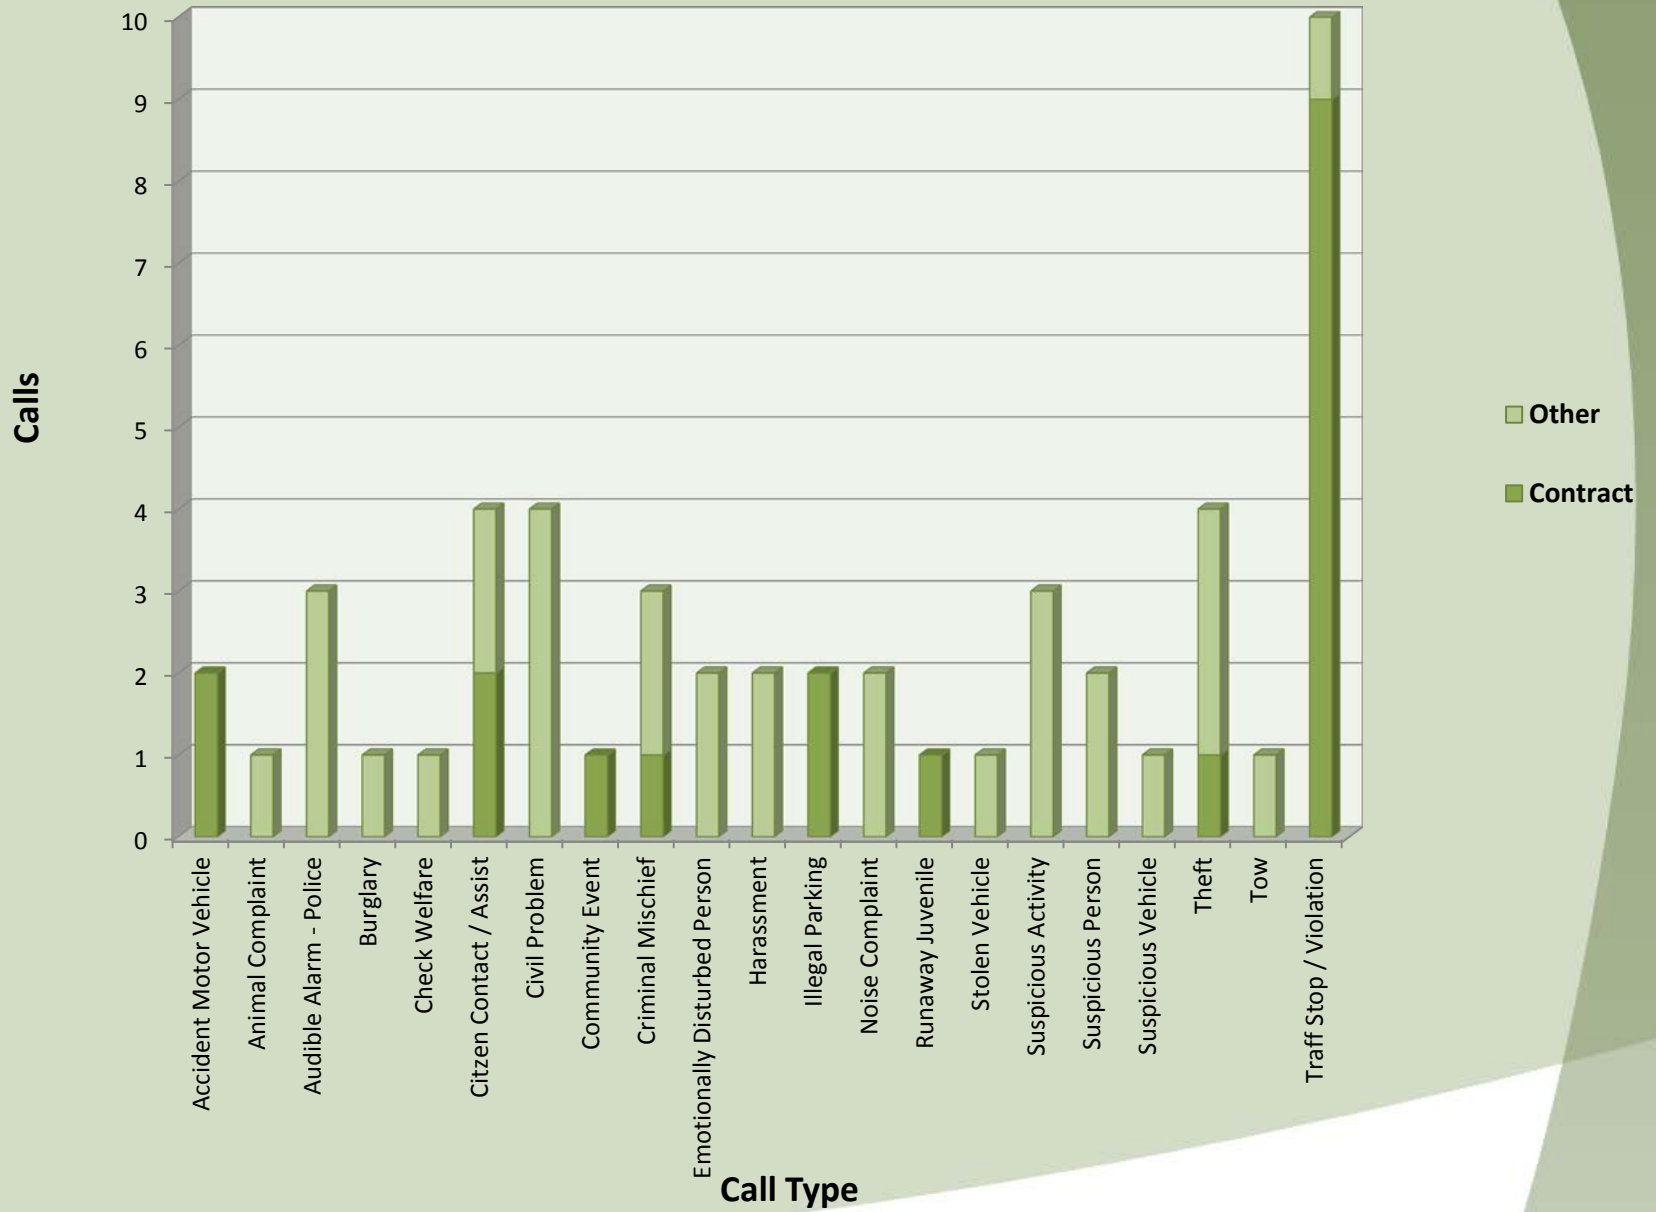

Calls for Service by Hours Range Sublimity - May 2018

Calls for Service by Day of Week Sublimity - May 2018

Call Type by Primary Deputy Sublimity - May 2018