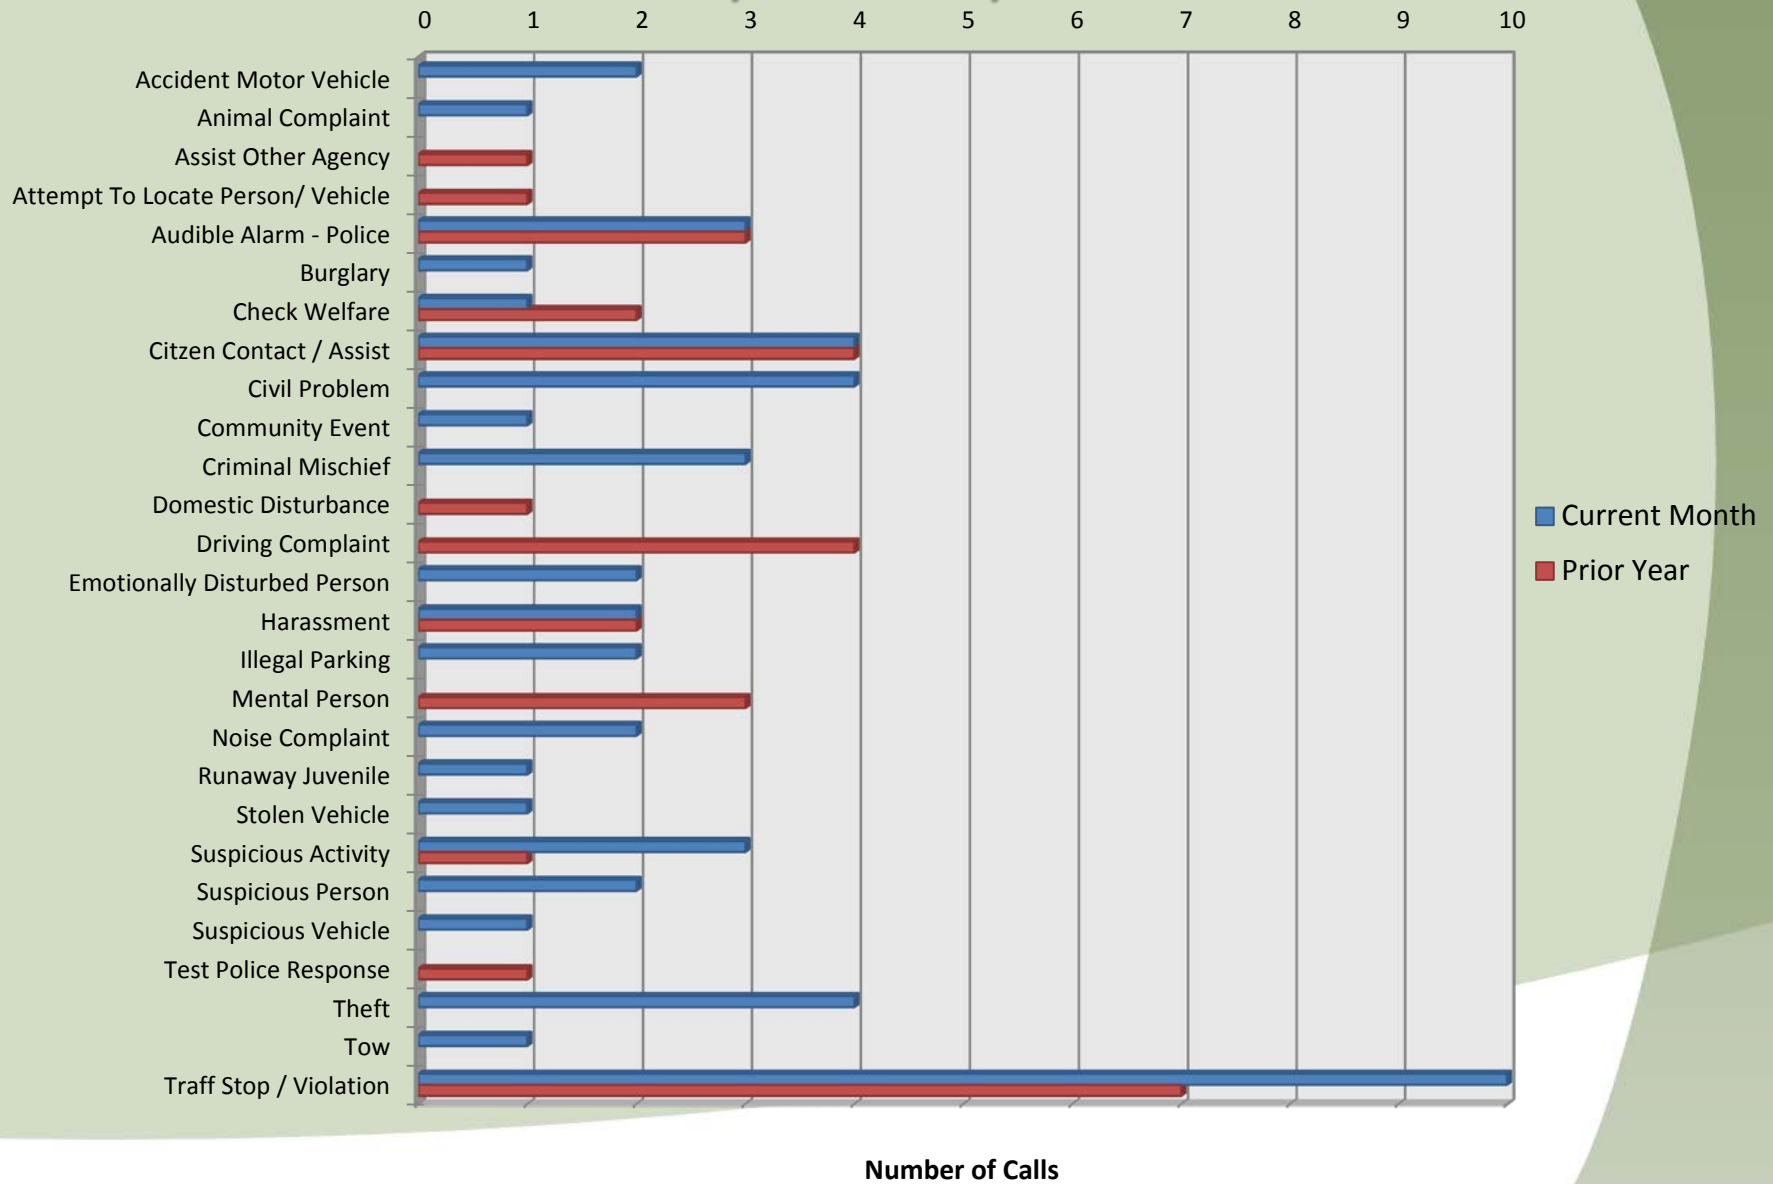

City of Sublimity May 2018 vs May 2017

EVENTID	Combined Type	PRIMARY UNIT	DISPATCH DATE	CLEARED DATE	Arrival in Minutes	Call Length in Minutes	LOCATION	Day of Week	Time of Day	Hour Range	Deputy
SMS201805010181	Illegal Parking	A114	5/1/2018 15:22	5/1/2018 15:30	0.00	8.05	885 SW FOXHILL AV (MapBook:43)	Tuesday	15:22	12:00-18:00	Contract
SMS201805020082	Citizen Contact / Assis	A114	5/2/2018 10:40	5/2/2018 10:48	0.02	8.53	400 SW SUBLIMITY BV (MapBook:4230)	Wednesday	10:40	6:00-12:00	Contract
SMS201805020251	Theft	A134	5/3/2018 1:13	5/3/2018 2:19		65.72	590 SE CONIFER CR (MapBook:423)	Wednesday	0:00	0:00-6:00	Other
SMS201805030053	Illegal Parking	A114	5/3/2018 9:49	5/3/2018 10:04	0.02	15.20	108 E MAIN ST (MapBook:4230)	Thursday	9:49	6:00-12:00	Contract
SMS201805030125	Traffic Stop / Violation	A114	5/3/2018 13:02	5/3/2018 13:09	0.02	6.97	300 NW STARR ST (MapBook:4230)	Thursday	13:02	12:00-18:00	Contract
SMS201805030224	Criminal Mischief	A166	5/3/2018 19:14	5/4/2018 2:52		458.32	513 SW 7TH ST (MapBook:4230)	Thursday	0:00	0:00-6:00	Other
SMS201805030243	Animal Complaint	A104	5/3/2018 19:18	5/3/2018 19:28	0.02	10.02	636 S CENTER ST (MapBook:4230)	Thursday	19:18	18:00-0:00	Other
SMS201805040116	Citizen Contact / Assis	A178	5/4/2018 15:05	5/4/2018 16:41		96.38	216 E MAIN ST (MapBook:4230)	Friday	0:00	0:00-6:00	Other
SMS201805040194	Traffic Stop / Violation	A111	5/4/2018 19:34	5/4/2018 19:42	0.00	7.75	N CENTER ST, SUBLIMITY/NE STAR	Friday	19:34	18:00-0:00	Other
SMS201805040246	Noise Complaint	A034	5/4/2018 22:52	5/4/2018 23:20	19.33	8.50	414 NW MELROSE ST (MapBook:4)	Friday	22:52	18:00-0:00	Other
SMS201805050118	Emotionally Disturbe	A032	5/5/2018 16:16	5/5/2018 17:28	29.03	43.08	315 SW 9TH ST (MapBook:4330)	Saturday	16:16	12:00-18:00	Other
SMS201805050158	Audible Alarm - Polic	A172	5/5/2018 22:59	5/6/2018 5:38	10.15	389.30	333 SW SUBLIMITY BV (MapBook:4)	Saturday	22:59	18:00-0:00	Other
SMS201805060049	Theft	A160	5/6/2018 11:47	5/6/2018 13:51		124.23	300 SW SUBLIMITY BV (300 SW S	Sunday	0:00	0:00-6:00	Other
SMS201805060084	Emotionally Disturbe	A180	5/6/2018 15:19	5/6/2018 17:07		107.97	425 N CENTER ST (MapBook:4230)	Sunday	0:00	0:00-6:00	Other
SMS201805060090	Suspicious Activity	A178	5/6/2018 16:24	5/6/2018 17:06		41.63	485 NW SUNRISE CT (MapBook:42)	Sunday	0:00	0:00-6:00	Other
SMS201805060139	Harassment	A022	5/6/2018 22:46	5/7/2018 4:26		339.50	524 NW MELROSE ST (MapBook:4)	Sunday	0:00	0:00-6:00	Other
SMS201805070109	Civil Problem	A167	5/7/2018 11:14	5/7/2018 11:43	0.02	28.88	314 NE STARR ST (MapBook:430)	Monday	11:14	6:00-12:00	Other
SMS201805070207	Runaway Juvenile	A114	5/7/2018 16:31	5/7/2018 17:21	3.45	46.12	207 SW JOHNSON ST (MapBook:4)	Monday	16:31	12:00-18:00	Contract
SMS201805070223	Harassment	A193	5/7/2018 19:10	5/7/2018 20:21		71.48	524 NW MELROSE ST (MapBook:4)	Monday	0:00	0:00-6:00	Other
SMS201805090073	Accident Motor Vehi	A114	5/9/2018 10:23	5/9/2018 10:33		10.53	SW 9TH ST, SUBLIMITY/S CENTER /	Wednesday	0:00	0:00-6:00	Contract
SMS201805090222	Suspicious Person	A166	5/9/2018 18:46	5/9/2018 20:11	13.12	72.38	376 E MAIN ST (376 E MAIN ST, E	Wednesday	18:46	18:00-0:00	Other
SMS201805110199	Traffic Stop / Violation	A114	5/11/2018 19:00	5/11/2018 19:13	0.00	13.13	400 N CENTER ST (MapBook:4230)	Friday	19:00	18:00-0:00	Contract
SMS201805110217	Suspicious Vehicle	A172	5/11/2018 21:33	5/11/2018 22:12		39.27	SE PINTO ST, SUBLIMITY/SE BELGI	Friday	0:00	0:00-6:00	Other
SMS201805120052	Tow	A032	5/12/2018 9:00	5/12/2018 9:05		5.20	353 NE STARR ST (MapBook:4230)	Saturday	0:00	0:00-6:00	Other
SMS201805120061	Audible Alarm - Polic	A178	5/12/2018 10:20	5/12/2018 11:03		43.03	500 SE CONIFER CR (MapBook:423)	Saturday	0:00	0:00-6:00	Other
SMS201805120085	Burglary	A178	5/12/2018 15:24	5/12/2018 16:35		70.97	108 N CENTER ST (MapBook:4230)	Saturday	0:00	0:00-6:00	Other
SMS201805130059	Suspicious Activity	A032	5/13/2018 11:59	5/13/2018 13:30		91.07	82 SW EMERALD PL (MapBook:43)	Sunday	0:00	0:00-6:00	Other
SMS201805130080	Check Welfare	A148	5/13/2018 15:24	5/13/2018 16:25	20.30	40.38	206 SE DIVISION ST (MapBook:423)	Sunday	15:24	12:00-18:00	Other
SMS201805130120	Suspicious Activity	A140	5/13/2018 22:19	5/14/2018 4:10	24.83	326.28	348 SW DIVISION ST (MapBook:42)	Sunday	22:19	18:00-0:00	Other
SMS201805140227	Citizen Contact / Assis	A182	5/14/2018 18:12	5/14/2018 19:48		96.57	108 E MAIN ST (MapBook:4230)	Sunday	0:00	0:00-6:00	Other
SMS201805150001	Stolen Vehicle			5/15/2018 1:26			235 NW DOWNY ST (MapBook:42)	Tuesday	0:00	0:00-6:00	Other
SMS201805150195	Traffic Stop / Violation	A114	5/15/2018 16:21	5/15/2018 16:27	0.00	6.23	100 N CENTER ST (MapBook:4230)	Tuesday	16:21	12:00-18:00	Contract
SMS201805160057	Civil Problem	A167	5/16/2018 9:17	5/16/2018 9:47	0.02	30.28	100 SW SUBLIMITY BV (MapBook:4)	Wednesday	9:17	6:00-12:00	Other
SMS201805170052	Audible Alarm - Polic	A154	5/17/2018 9:23	5/17/2018 9:38	4.72	10.17	500 SE CONIFER CR (MapBook:423)	Thursday	9:23	6:00-12:00	Other
SMS201805190008	Noise Complaint	A022	5/19/2018 1:19	5/19/2018 3:16		117.43	235 NW DOWNY ST (MapBook:42)	Saturday	0:00	0:00-6:00	Other
SMS201805200019	Theft	A178	5/20/2018 8:01	5/20/2018 9:41		99.45	300 SW SUBLIMITY BV (MapBook:4)	Sunday	0:00	0:00-6:00	Other
SMS201805210241	Civil Problem	A140	5/21/2018 20:00	5/21/2018 23:16	32.75	162.78	108 E MAIN ST (MapBook:4230)	Monday	20:00	18:00-0:00	Other
SMS201805220001	Criminal Mischief	A180	5/22/2018 0:21	5/22/2018 1:23	18.28	43.82	500 SE CONIFER CR (MapBook:423)	Tuesday	0:21	0:00-6:00	Other
SMS201805220079	Criminal Mischief	A114	5/22/2018 10:09	5/22/2018 10:43	0.00	34.62	118 NE STARR ST (MapBook:4230)	Tuesday	10:09	6:00-12:00	Contract
SMS201805220162	Traffic Stop / Violation	A114	5/22/2018 14:45	5/22/2018 14:55	0.00	9.43	400 S CENTER ST (MapBook:4230)	Tuesday	14:45	12:00-18:00	Contract
SMS201805220189	Accident Motor Vehi	A114	5/22/2018 16:02	5/22/2018 16:24	6.67	15.50	NE STARR ST, SUBLIMITY/N CENTE	Tuesday	16:02	12:00-18:00	Contract
SMS201805220237	Suspicious Person	A152	5/22/2018 21:23	5/23/2018 1:01	66.55	150.97	712 SE CONIFER CT (MapBook:423)	Tuesday	21:23	18:00-0:00	Other
SMS201805230070	Traffic Stop / Violation	A114	5/23/2018 10:07	5/23/2018 10:14	0.00	6.97	200 N CENTER ST (MapBook:4230)	Wednesday	10:07	6:00-12:00	Contract
SMS201805230074	Traffic Stop / Violation	A114	5/23/2018 10:18	5/23/2018 10:25	0.00	7.35	300 N CENTER ST (MapBook:4230)	Wednesday	10:18	6:00-12:00	Contract
SMS201805240066	Citizen Contact / Assis	A114	5/24/2018 8:47	5/24/2018 8:56	0.02	8.87	500 SW SUBLIMITY BV (MapBook:4)	Thursday	8:47	6:00-12:00	Contract
SMS201805250043	Community Event	A114	5/25/2018 8:10	5/25/2018 13:02	0.00	291.87	115 NW PARKER ST (115 NW PAR	Friday	8:10	6:00-12:00	Contract
SMS201805250099	Civil Problem	A167	5/25/2018 11:43	5/25/2018 12:09	0.02	25.48	332 NW HEATHER AV (MapBook:4)	Friday	11:43	6:00-12:00	Other
SMS201805300050	Theft	A114	5/30/2018 9:47	5/30/2018 10:24	0.65	36.88	343 NW HEATHER AV (MapBook:4)	Wednesday	9:47	6:00-12:00	Contract
SMS201805300147	Traffic Stop / Violation	A114	5/30/2018 15:37	5/30/2018 15:44	0.00	7.08	400 N CENTER ST (MapBook:4230)	Wednesday	15:37	12:00-18:00	Contract
SMS201805300156	Traffic Stop / Violation	A114	5/30/2018 16:02	5/30/2018 16:09	0.00	6.85	200 N CENTER ST (MapBook:4230)	Wednesday	16:02	12:00-18:00	Contract
SMS201805300160	Traffic Stop / Violation	A114	5/30/2018 16:18	5/30/2018 16:34	0.02	15.45	100 N CENTER ST (MapBook:4230)	Wednesday	16:18	12:00-18:00	Contract