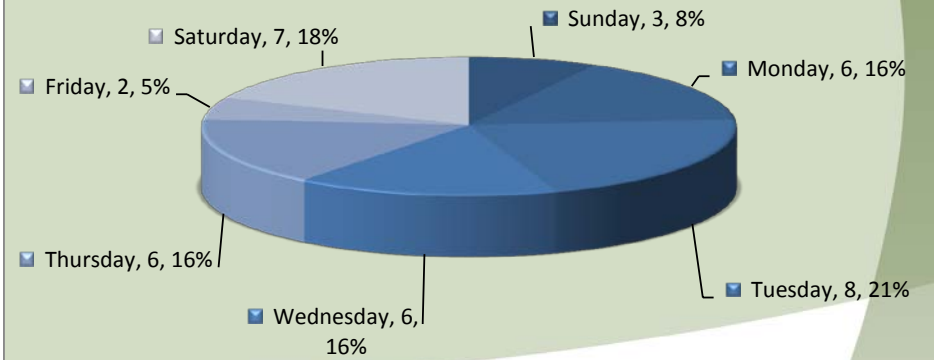

# City of Sublimity Top Calls for Service August 2018

# Call Type by Primary Deputy Sublimity - August 2018

**Calls for Service by Hours Range  
Sublimity - August 2018**

**Calls for Service by Day of Week  
Sublimity - August 2018**

**City of Sublimity  
Average Call Length  
August 2018**

**City of Sublimity  
Total Call Length  
August 2018**

**City of Sublimity  
Average Call Arrival Time (Traffic Removed)  
August 2018**