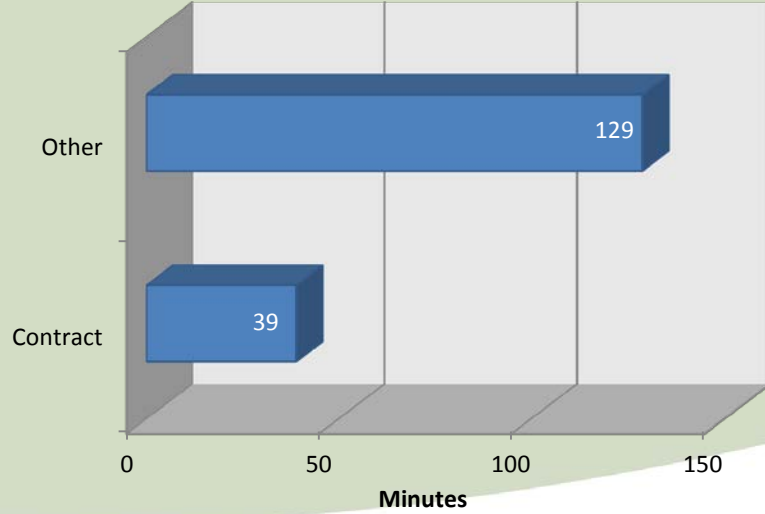

# Call Type by Primary Deputy Sublimity - August 2018

**Calls for Service by Hours Range  
Sublimity - August 2018**

**Calls for Service by Day of Week  
Sublimity - August 2018**

**City of Sublimity  
Average Call Length  
August 2018**

**City of Sublimity  
Total Call Length  
August 2018**

**City of Sublimity  
Average Call Arrival Time (Traffic Removed)  
August 2018**