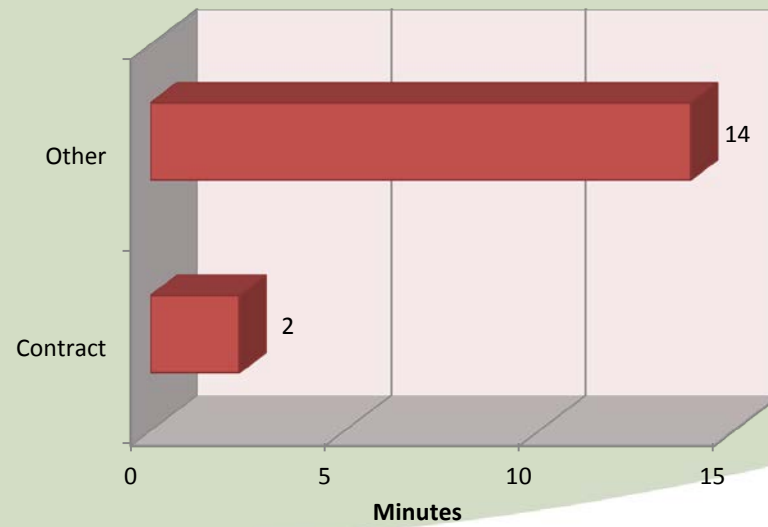

**City of Sublimity
Average Call Arrival Time (Traffic Removed)
August 2018**