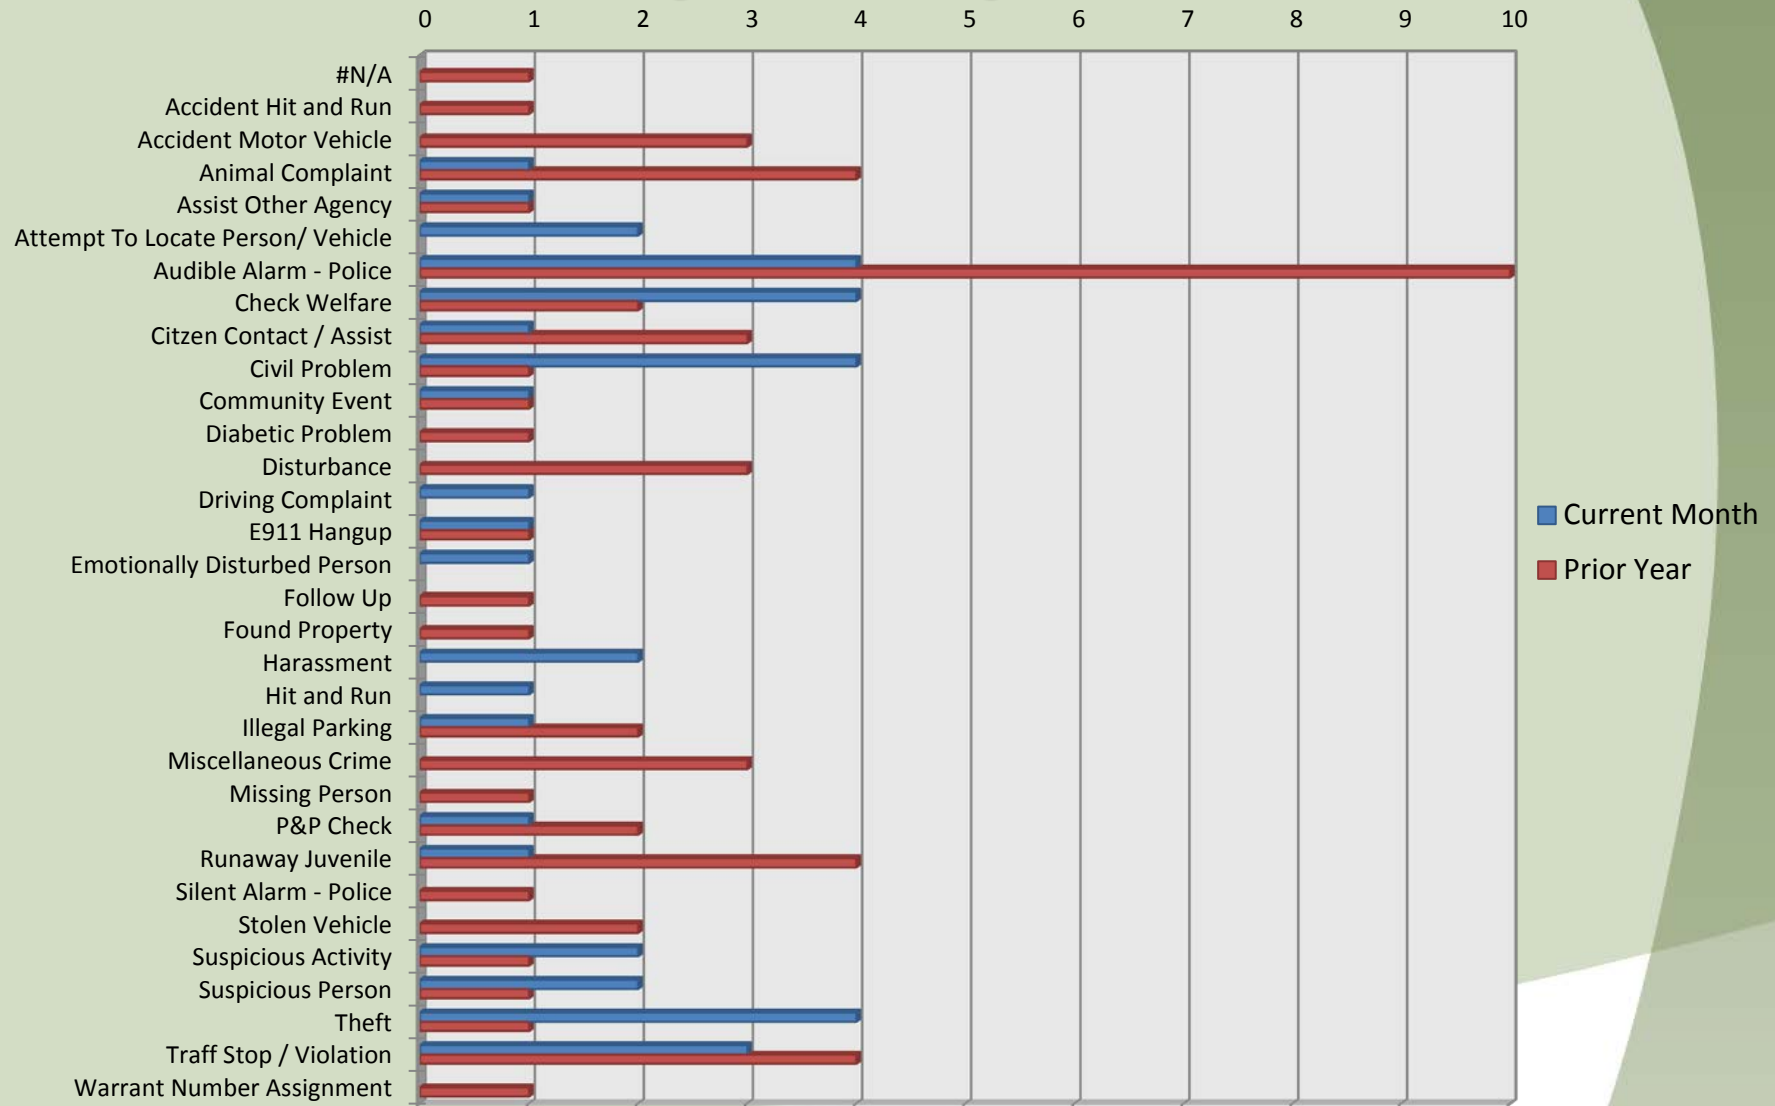

## City of Sublimity August 2017 vs August 2018

Number of Calls

EVENTID	Combined Type	DISPATCH DATE	CLEARED DATE	Arrival in Minutes	Call Length in Minutes	LOCATION	Day of Week	Deputy
SMS201808010187	Suspicious Person	8/1/2018 20:16	8/2/2018 4:18	5.52	476.40	117 SW 9TH ST (MapBook:4330),	Wednesday	Other
SMS201808010190	Theft	8/1/2018 19:31	8/2/2018 1:58		387.45	410 SE CHURCH ST (MapBook:423	Wednesday	Other
SMS201808030196	Check Welfare	8/3/2018 16:06	8/4/2018 4:14		727.52	325 NE CREST ST (MapBook:4230)	Friday	Other
SMS201808040165	E911 Hangup	8/4/2018 15:08	8/4/2018 15:35	12.72	13.78	204 NW PARKER ST (MapBook:42	Saturday	Other
SMS201808040218	Attempt To Locate Person/ Vehicle		8/4/2018 23:18			S CENTER ST, SUBLIMITY/SW 9TH	Saturday	Other
SMS201808040234	Emotionally Disturbed Pe	8/4/2018 22:32	8/4/2018 23:33	19.83	41.48	344 NW MELROSE ST (MapBook:4	Saturday	Other
SMS201808050004	Theft	8/5/2018 1:47	8/5/2018 4:16		148.97	390 SE CHURCH ST (MapBook:423	Sunday	Other
SMS201808050055	Theft	8/5/2018 9:48	8/5/2018 12:21		152.90	814 NW 5TH ST (MapBook:4230),	Sunday	Other
SMS201808060004	Suspicious Activity	8/6/2018 0:45	8/6/2018 1:45	15.33	45.10	390 SE CHURCH ST (MapBook:423	Monday	Other
SMS201808070132	Audible Alarm - Police	8/7/2018 14:00	8/7/2018 14:18	5.48	13.25	354 SW DIVISION ST (MapBook:4;	Tuesday	Contract
SMS201808070195	Community Event	8/7/2018 16:54	8/7/2018 20:25	0.02	211.65	371 E MAIN ST (MapBook:4230),	Tuesday	Contract
SMS201808090052	P&P Check	8/9/2018 9:09	8/9/2018 9:45	0.00	36.38	545 SE ARBOR CT (MapBook:4230	Thursday	Other
SMS201808110150	Theft	8/11/2018 20:24	8/12/2018 1:38		314.75	371 NE STARR ST (MapBook:4230	Saturday	Other
SMS201808130193	Harassment	8/13/2018 15:50	8/13/2018 16:22		31.80	108 E MAIN ST (MapBook:4230),	Monday	Other
SMS201808140063	Assist Other Agency	8/14/2018 9:38	8/14/2018 10:00	0.02	22.90	500 NW STARR ST (MapBook:423)	Tuesday	Contract
SMS201808150168	Civil Problem	8/15/2018 13:51	8/15/2018 14:07	0.00	16.48	222 W MAIN ST (MapBook:4230),	Wednesday	Other
SMS201808150176	Civil Problem	8/15/2018 14:04	8/15/2018 14:14	0.00	10.02	522 NW HAROLD CT (MapBook:4;	Wednesday	Other
SMS201808160108	Civil Problem	8/16/2018 12:51	8/16/2018 13:19	0.00	28.60	522 NW HAROLD CT (MapBook:4;	Thursday	Other
SMS201808160276	Check Welfare	8/16/2018 22:08	8/17/2018 1:37	45.82	163.17	300 SW SUBLIMITY BV ( 300 SW S	Thursday	Other
SMS201808180182	Hit and Run	8/18/2018 22:48	8/19/2018 1:55	2.47	184.30	#SGT NW PARKER ST, SUBLIMITY,	Saturday	Other
SMS201808200001	Runaway Juvenile	8/20/2018 0:25	8/20/2018 2:01	62.63	34.05	340 NE CREST ST (MapBook:4230)	Monday	Other
SMS201808200138	Driving Complaint	8/20/2018 16:10	8/20/2018 17:25		75.60	NE STARR ST/N CENTER ST(MapB	Monday	Other
SMS201808200181	Check Welfare	8/20/2018 21:18	8/20/2018 23:15		117.30	347 SW SUBLIMITY BV (MapBook:	Monday	Other
SMS201808210176	Citizen Contact / Assist	8/21/2018 15:46	8/21/2018 15:58	1.28	11.07	390 SE CHURCH ST #110 (MapBoc	Tuesday	Contract
SMS201808220023	Audible Alarm - Police	8/22/2018 7:46	8/22/2018 7:59	1.67	11.50	487 NE CHERRY ST (MapBook:423	Wednesday	Contract
SMS201808230249	Traff Stop / Violation	8/23/2018 15:59	8/23/2018 16:05	0.02	6.70	N CENTER ST, SUBLIMITY/NE STAF	Thursday	Other
SMS201808230263	Traff Stop / Violation	8/23/2018 16:17	8/23/2018 16:23	0.02	6.35	NE STARR ST, SUBLIMITY/N CENTI	Thursday	Other
SMS201808230331	Audible Alarm - Police		8/23/2018 22:23			333 SW SUBLIMITY BV (MapBook:	Thursday	Other
SMS201808240177	Attempt To Locate Person	8/24/2018 15:20	8/24/2018 15:34	1.63	12.73	340 NE CREST ST (MapBook:4230)	Friday	Other
SMS201808250085	Animal Complaint	8/25/2018 18:03	8/25/2018 22:35		271.60	SW 7TH ST, SUBLIMITY/SW FOXHI	Saturday	Other
SMS201808250101	Audible Alarm - Police	8/25/2018 16:44	8/25/2018 16:51		7.77	134 W MAIN ST (MapBook:4230),	Saturday	Other
SMS201808260115	Suspicious Person	8/26/2018 18:52	8/26/2018 21:59	28.53	158.75	SW CASCADE MEADOW DR/S CEN	Sunday	Other
SMS201808270123	Harassment	8/27/2018 14:12	8/27/2018 16:02		109.85	813 SW 8TH ST (MapBook:4230),	Monday	Other
SMS201808280163	Illegal Parking	8/28/2018 15:19	8/28/2018 15:35	1.88	14.45	603 SW LUPINE CT (MapBook:423	Tuesday	Contract
SMS201808280165	Check Welfare	8/28/2018 16:17	8/28/2018 16:24	1.20	5.78	549 SE ARBOR CT (MapBook:4230	Tuesday	Contract
SMS201808280177	Traff Stop / Violation	8/28/2018 15:42	8/28/2018 15:48	0.02	6.23	N CENTER ST, SUBLIMITY/NE STAF	Tuesday	Other
SMS201808280178	Suspicious Activity	8/28/2018 15:55	8/28/2018 16:22	6.65	20.78	404 NE BERRY ST (MapBook:4231	Tuesday	Contract
SMS201808290098	Civil Problem	8/29/2018 10:45	8/29/2018 11:04	0.00	18.93	222 W MAIN ST (MapBook:4230),	Wednesday	Other