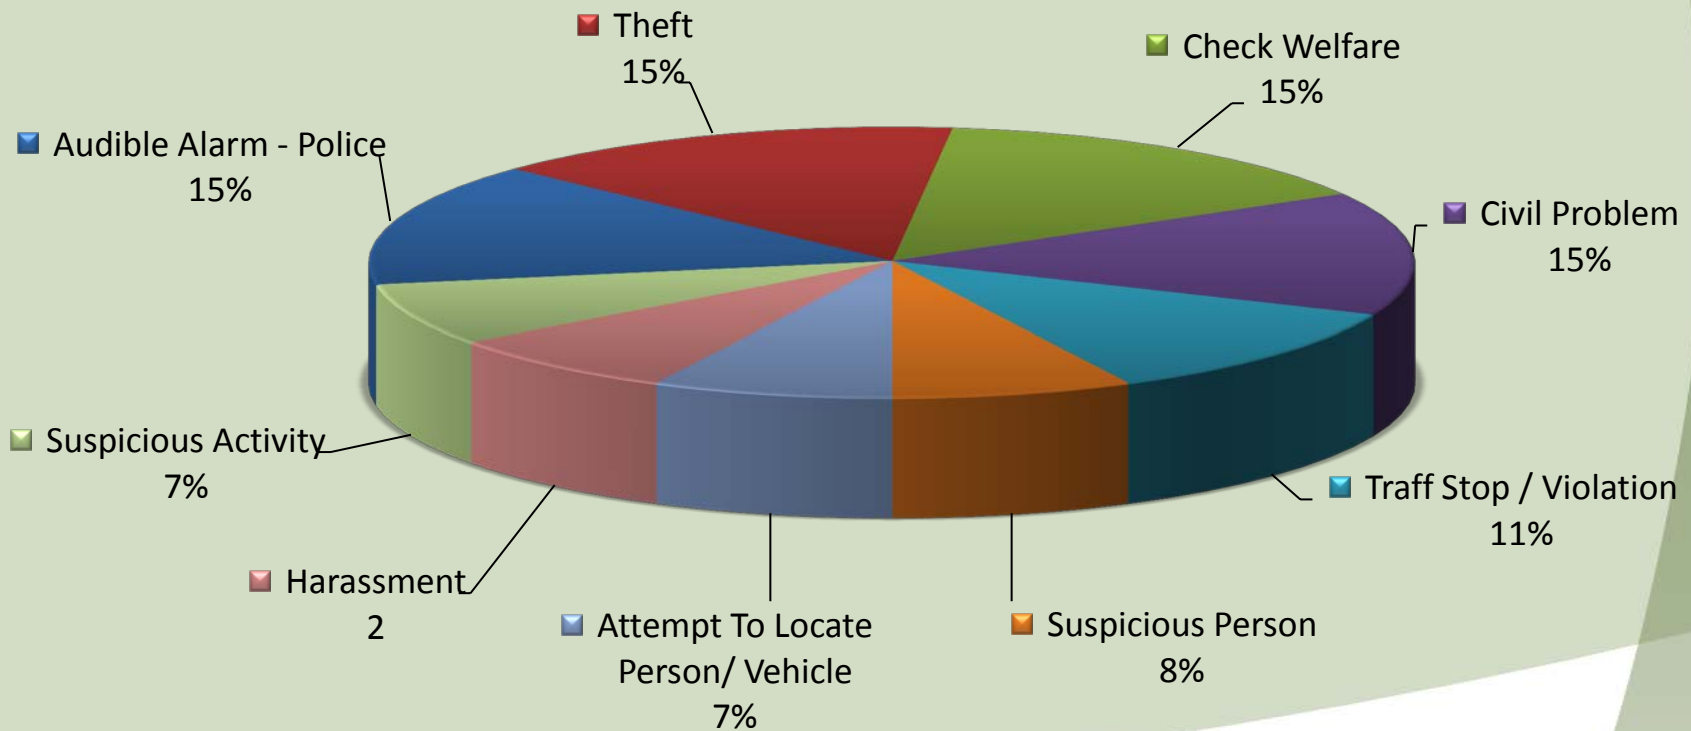

# Call Type by Primary Deputy Sublimity - August 2018

**Calls for Service by Hours Range  
Sublimity - August 2018**

**Calls for Service by Day of Week  
Sublimity - August 2018**

**City of Sublimity  
Average Call Length  
August 2018**