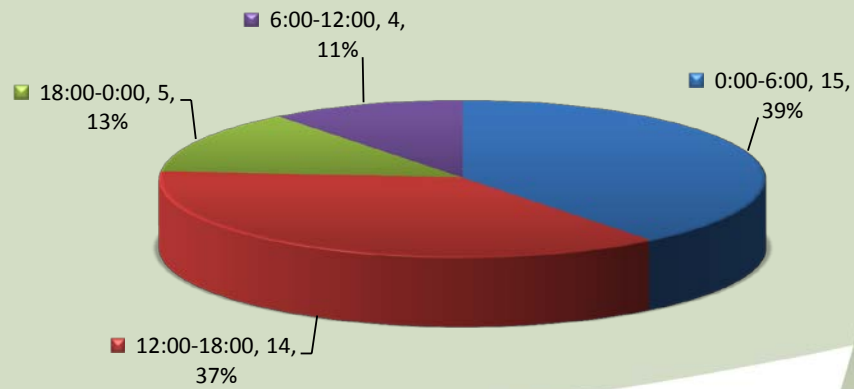

# Call Type by Primary Deputy Sublimity - August 2018

**Calls for Service by Hours Range  
Sublimity - August 2018**

**Calls for Service by Day of Week  
Sublimity - August 2018**

**City of Sublimity  
Average Call Length  
August 2018**