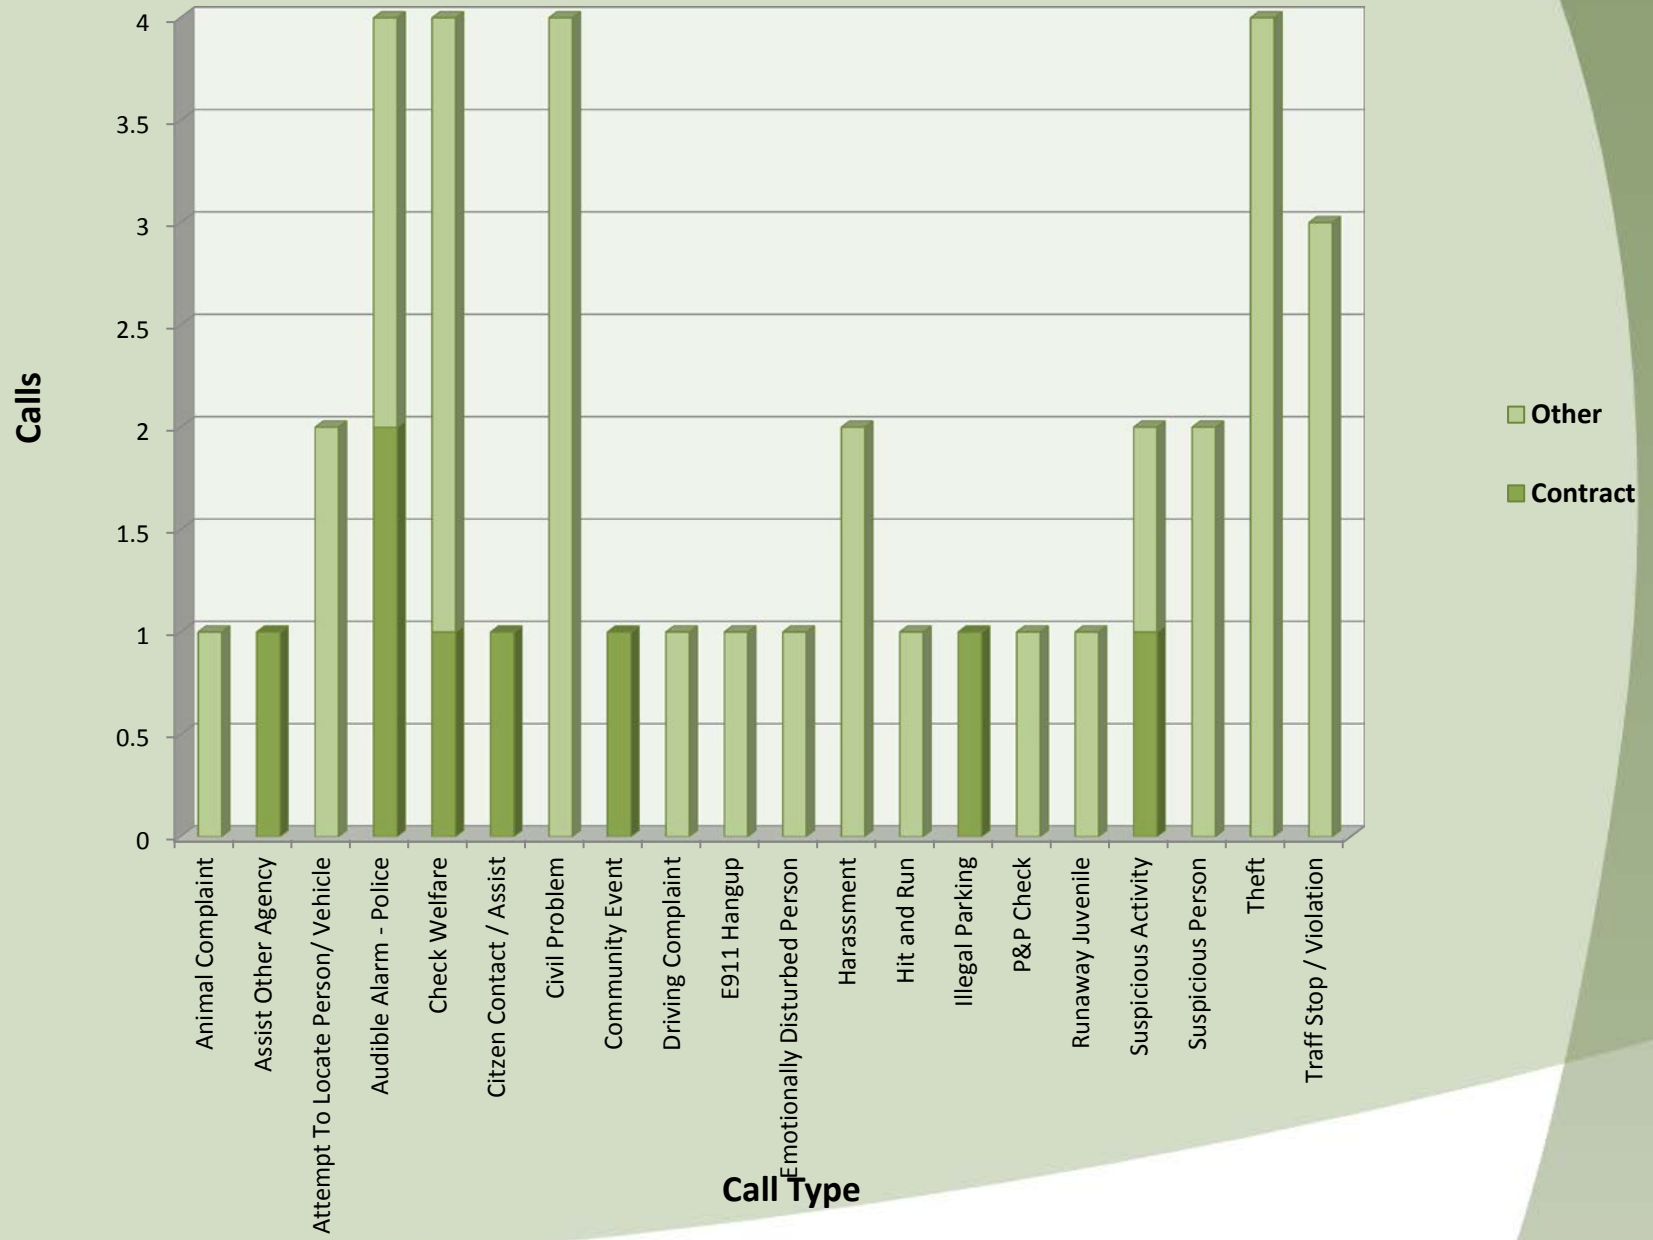

# City of Sublimity Top Calls for Service August 2018

# Call Type by Primary Deputy Sublimity - August 2018

**Calls for Service by Hours Range  
Sublimity - August 2018**

**Calls for Service by Day of Week  
Sublimity - August 2018**

**City of Sublimity  
Average Call Length  
August 2018**