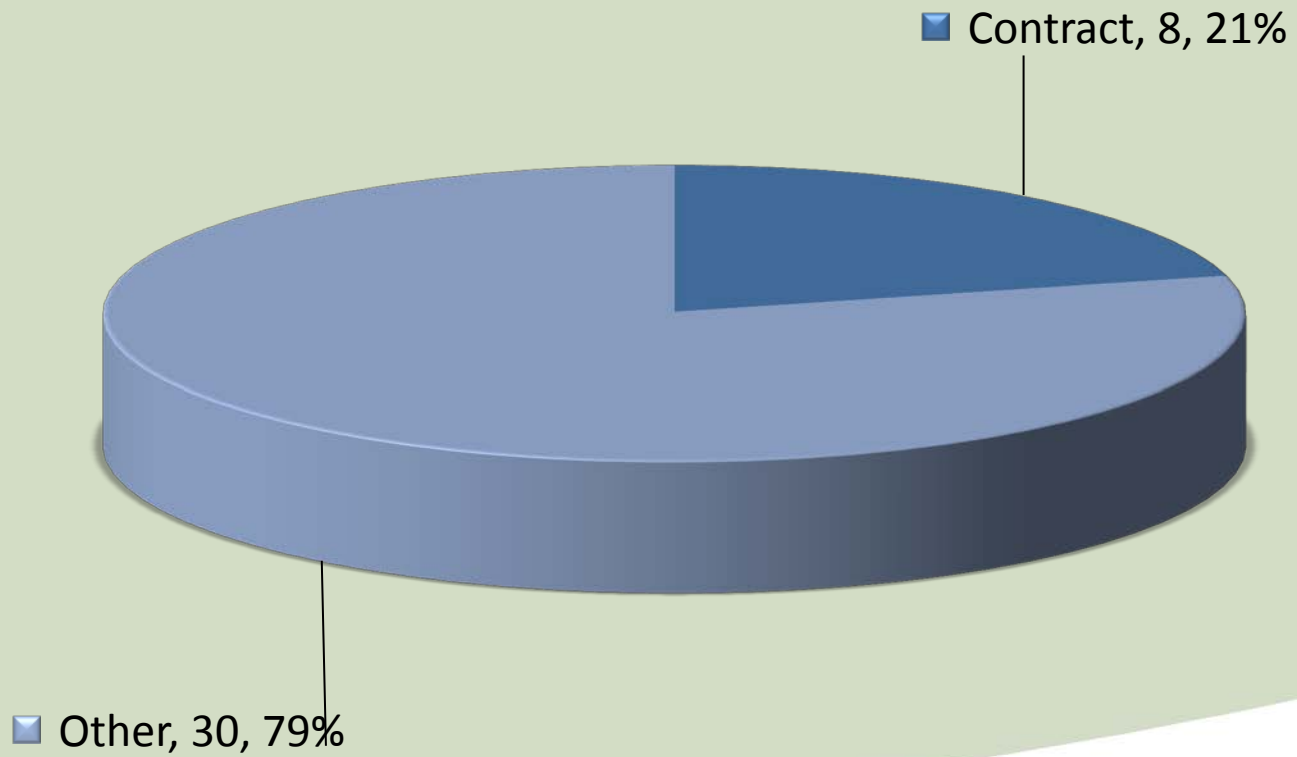

City of Sublimity Calls by Primary Deputy August 2018