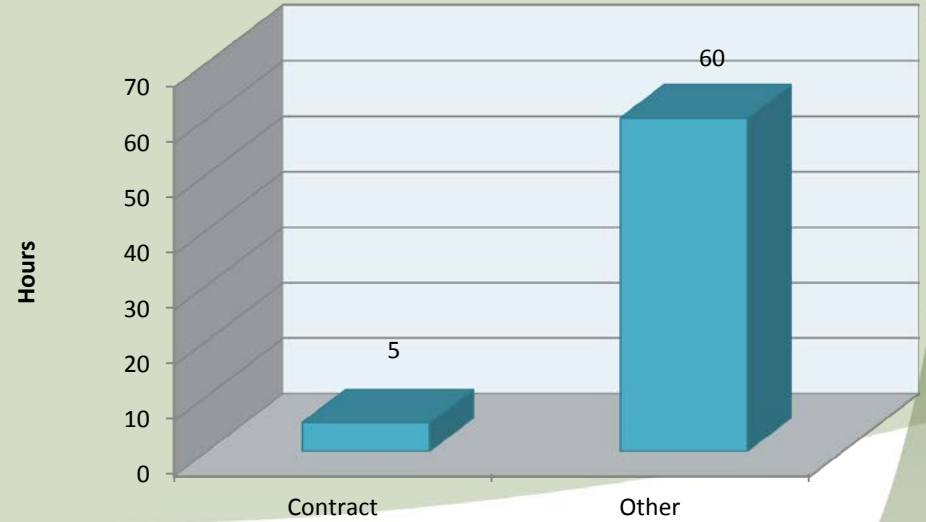

# Call Type by Primary Deputy Sublimity - August 2018

**Calls for Service by Hours Range  
Sublimity - August 2018**

**Calls for Service by Day of Week  
Sublimity - August 2018**

**City of Sublimity  
Average Call Length  
August 2018**

**City of Sublimity  
Total Call Length  
August 2018**

**City of Sublimity  
Average Call Arrival Time (Traffic Removed)  
August 2018**