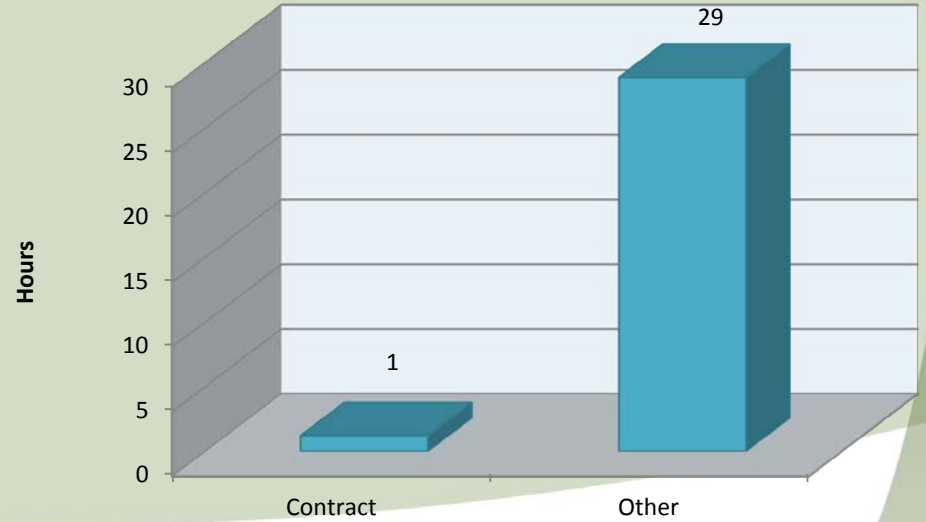

**City of Sublimity
Average Call Length
November 2018**

**City of Sublimity
Total Call Length
November 2018**

**City of Sublimity
Average Call Arrival Time (Traffic Removed)
November 2018**

City of Sublimity Calls by Primary Deputy November 2018