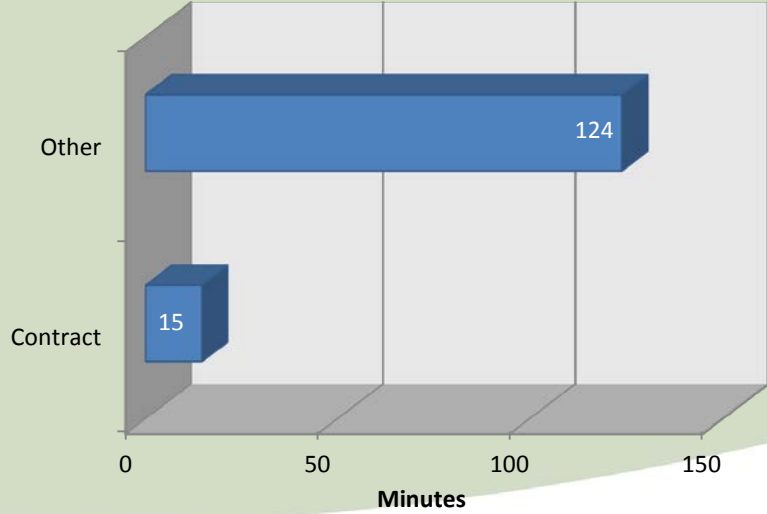

**City of Sublimity
Average Call Length
November 2018**

**City of Sublimity
Total Call Length
November 2018**

**City of Sublimity
Average Call Arrival Time (Traffic Removed)
November 2018**

City of Sublimity Calls by Primary Deputy November 2018