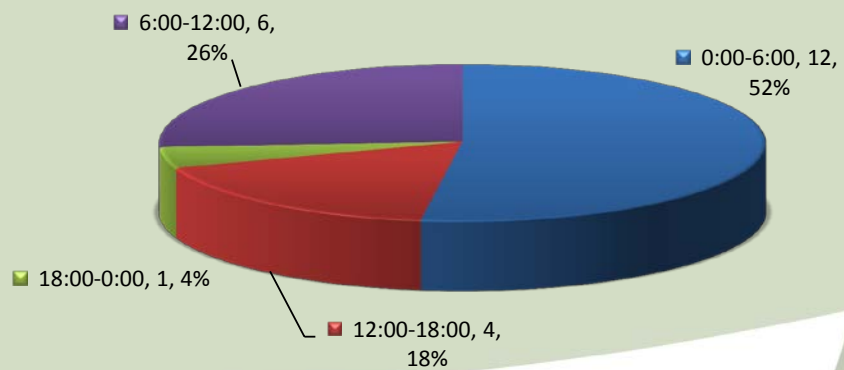

City of Sublimity Top Calls for Service November 2018

Call Type by Primary Deputy Sublimity - November 2018

Calls for Service by Hours Range Sublimity - November 2018

Calls for Service by Day of Week Sublimity - November 2018

**City of Sublimity
Average Call Length
November 2018**

**City of Sublimity
Total Call Length
November 2018**

**City of Sublimity
Average Call Arrival Time (Traffic Removed)
November 2018**

City of Sublimity Calls by Primary Deputy November 2018