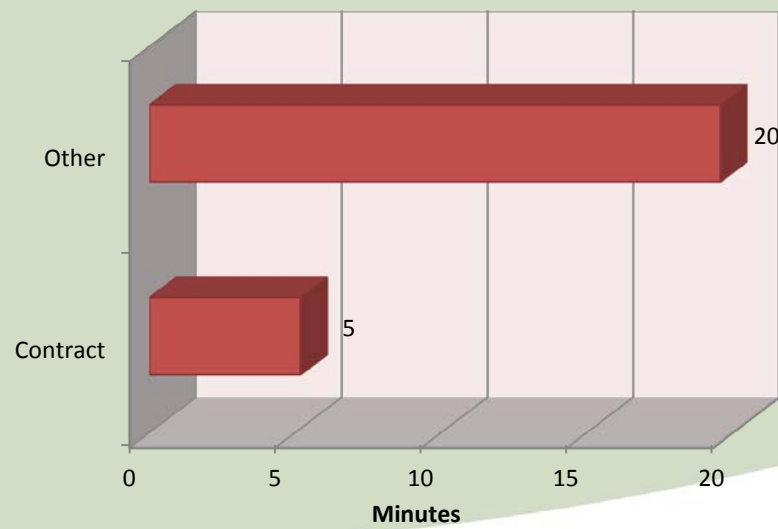

City of Sublimity Top Calls for Service November 2018

Call Type by Primary Deputy Sublimity - November 2018

Calls for Service by Hours Range Sublimity - November 2018

Calls for Service by Day of Week Sublimity - November 2018

**City of Sublimity
Average Call Length
November 2018**

**City of Sublimity
Total Call Length
November 2018**

**City of Sublimity
Average Call Arrival Time (Traffic Removed)
November 2018**

City of Sublimity Calls by Primary Deputy November 2018