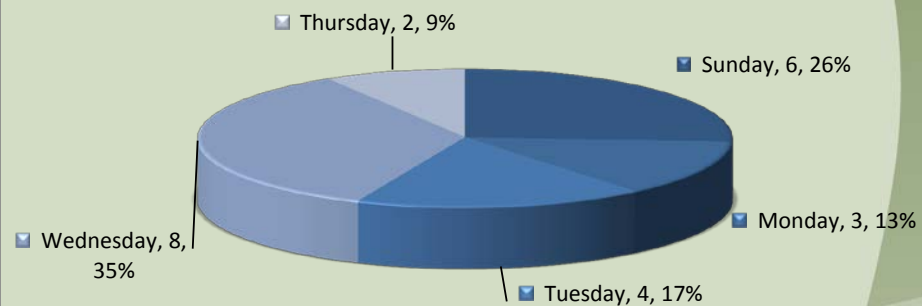

City of Sublimity Top Calls for Service November 2018

Call Type by Primary Deputy Sublimity - November 2018

Calls for Service by Hours Range Sublimity - November 2018

Calls for Service by Day of Week Sublimity - November 2018

**City of Sublimity
Average Call Length
November 2018**

**City of Sublimity
Total Call Length
November 2018**

**City of Sublimity
Average Call Arrival Time (Traffic Removed)
November 2018**

City of Sublimity Calls by Primary Deputy November 2018