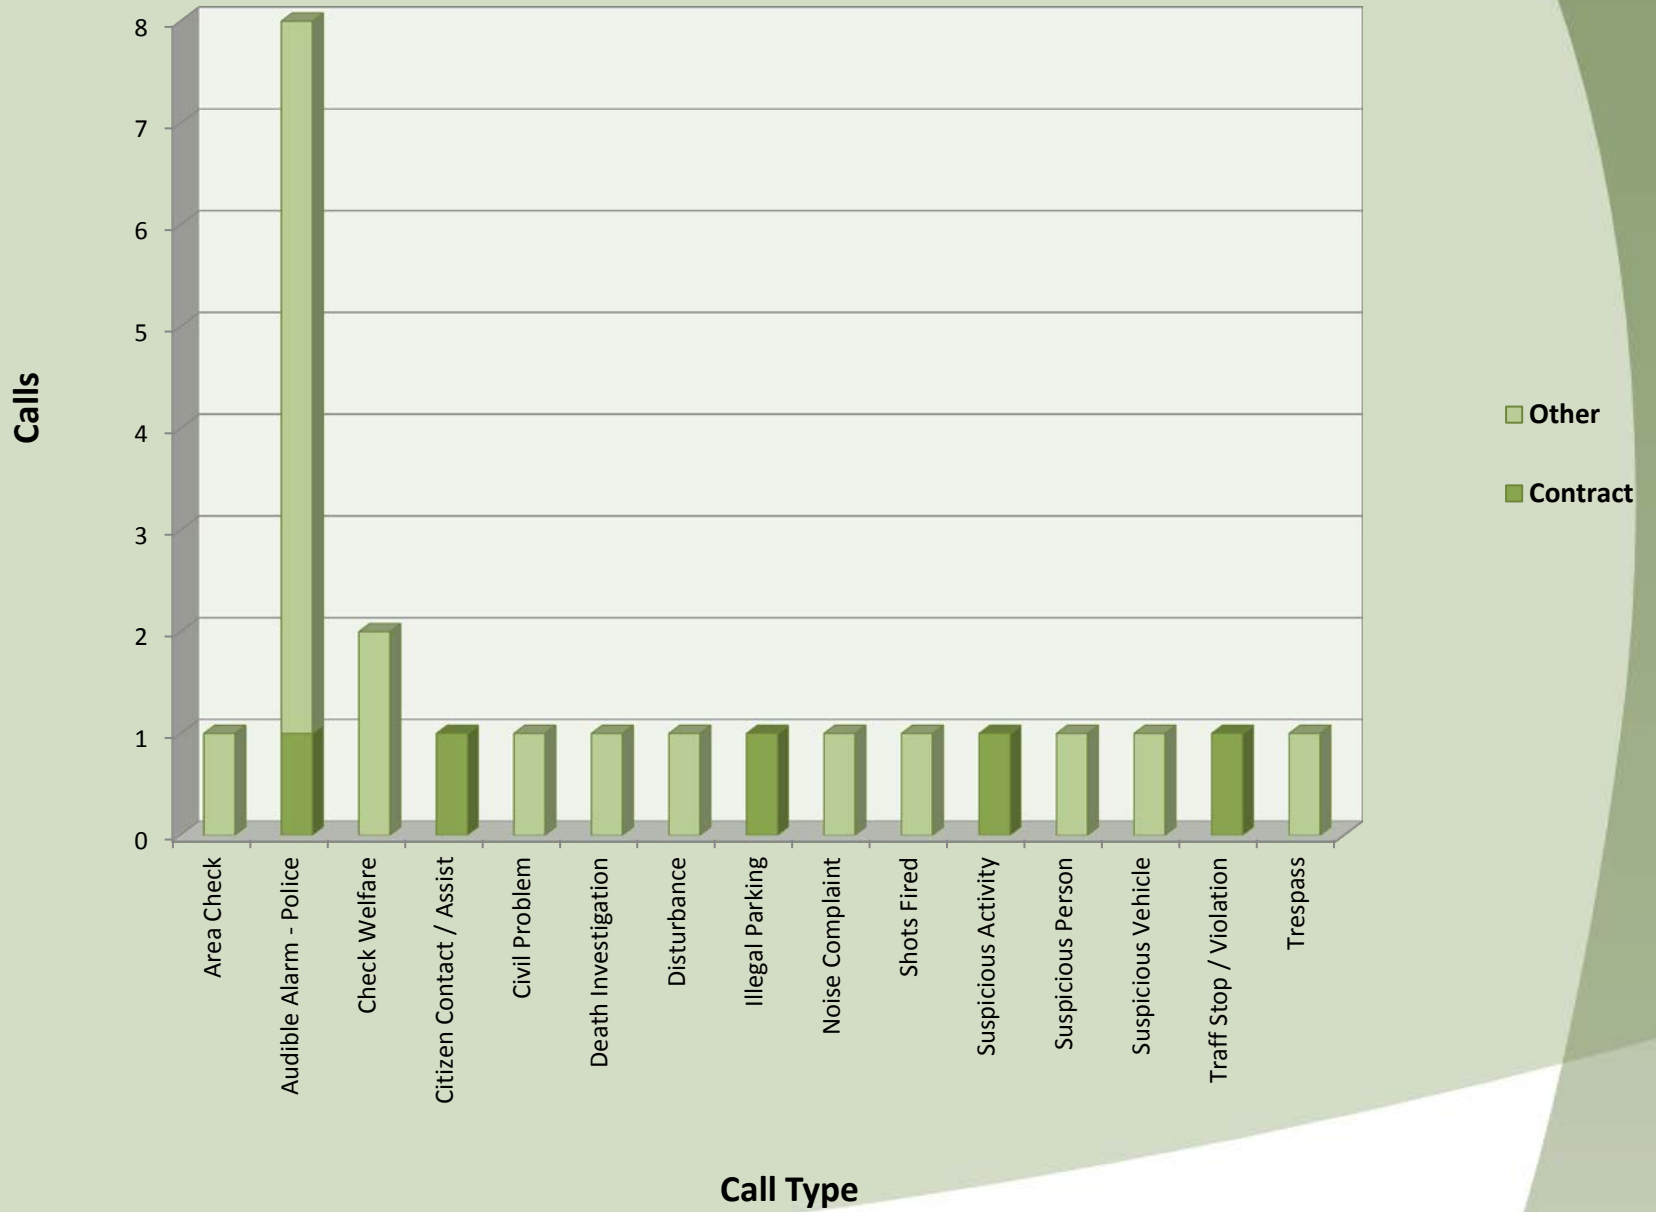

City of Sublimity Top Calls for Service November 2018

Call Type by Primary Deputy Sublimity - November 2018

Calls for Service by Hours Range Sublimity - November 2018

Calls for Service by Day of Week Sublimity - November 2018

**City of Sublimity
Average Call Length
November 2018**

**City of Sublimity
Total Call Length
November 2018**

**City of Sublimity
Average Call Arrival Time (Traffic Removed)
November 2018**

City of Sublimity Calls by Primary Deputy November 2018